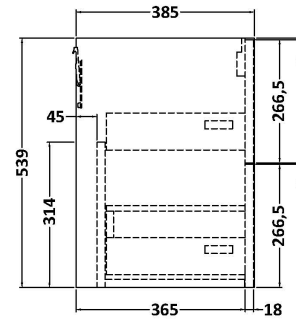

Packaging Dimensions

Height (mm):	25
Width (mm):	1215
Depth (mm):	455
Gross Weight (kg):	5

Packaging Data

Box Colour:	Brown Cardboard Box
Box Qty:	1
Label Size:	100 x 50
Label Colour:	White Label
Label Qty:	1

Outer Box Dimensions (If Applicable)

Height (mm):	
Width (mm):	
Depth (mm):	
Gross Weight (kg):	
Barcode:	5056678449936

Product Details

Country of Origin:	United Kingdom
Fitting Instruction:	No
CE & UKCA:	N/A
FSC Certified Materials:	Yes
Colour:	Carrera Marble
Construction Method:	Not Applicable
Construction Type:	Not Applicable
Cabinet Finish:	Not Applicable
Fascia Finish:	MFC Laminated
Cabinet Thickness (mm):	
Fascia Thickness (mm):	22
Drawer Included:	No
Drawer Type:	Not Applicable
No of Shelves:	0
Hinge Type:	Not Applicable
Hinge Included:	No
Adjustable Legs:	No, Not Required
Fixings Included:	No
Handle Style:	Not Applicable
Waste Shroud:	Not Applicable
Handle Included:	No
Handle Type:	Not Applicable

Sales Code: NPF2324

Description: 600 W/H 2-Drawer Unit (385 Deep)

Product Dimensions

Height (mm):	539
Width (mm):	600
Depth (mm):	385
Nett Weight (kg):	22.5

Packaging Dimensions

Height (mm):	560
Width (mm):	620
Depth (mm):	405
Gross Weight (kg):	23

Packaging Data

Box Colour:	Brown Cardboard Box
Box Qty:	1
Label Size:	50 x 100
Label Colour:	White Label
Label Qty:	2

Outer Box Dimensions (If Applicable)

Height (mm):	
Width (mm):	
Depth (mm):	
Gross Weight (kg):	
Barcode:	5056462657257