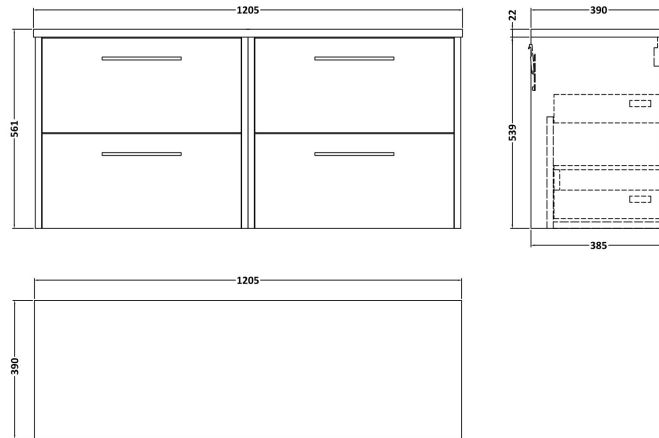

Sales Code: JNU2324LCM2

Description: 1200 Wh 4-Drawer Vanity & Laminate Top

Packaging Details

Barcode: 5056678457696

Sales Code: LCM1200

Description: Laminate Worktop 1205X390x22mm

Product Dimensions

Height (mm):	22
Width (mm):	1205
Depth (mm):	390
Nett Weight (kg):	5

Packaging Dimensions

Height (mm):	25
Width (mm):	1215
Depth (mm):	455
Gross Weight (kg):	5

Packaging Data

Box Colour:	Brown Cardboard Box
Box Qty:	1
Label Size:	100 x 50
Label Colour:	White Label
Label Qty:	1

Sales Code: NPF2324

Description: 600 W/H 2-Drawer Unit (385 Deep)

Product Dimensions

Height (mm):	539
Width (mm):	600
Depth (mm):	385
Nett Weight (kg):	22.5

Packaging Dimensions

Height (mm):	560
Width (mm):	620
Depth (mm):	405
Gross Weight (kg):	23

Packaging Data

Box Colour:	Brown Cardboard Box
Box Qty:	1
Label Size:	50 x 100
Label Colour:	White Label
Label Qty:	2

Outer Box Dimensions (If Applicable)

Height (mm):	
Width (mm):	
Depth (mm):	
Gross Weight (kg):	
Barcode:	5056462657257