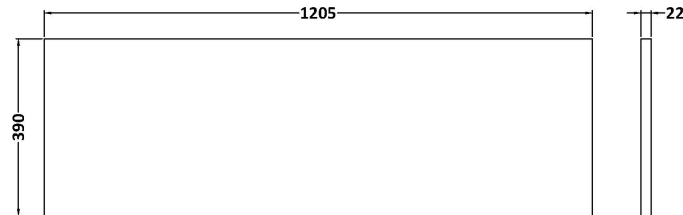

Sales Code: JNU2324LCM2

Description: 1200 Wh 4-Drawer Vanity & Laminate Top

Packaging Details

Barcode: 5056678457696

Sales Code: LCM1200

Description: Laminate Worktop 1205X390x22mm

Product Dimensions

Height (mm):	22
Width (mm):	1205
Depth (mm):	390
Nett Weight (kg):	5

Packaging Dimensions

Height (mm):	25
Width (mm):	1215
Depth (mm):	455
Gross Weight (kg):	5

Packaging Data

Box Colour:	Brown Cardboard Box
Box Qty:	1
Label Size:	100 x 50
Label Colour:	White Label
Label Qty:	1

Sales Code: NPF2324

Description: 600 W/H 2-Drawer Unit (385 Deep)

Product Dimensions

Height (mm):	539
Width (mm):	600
Depth (mm):	385
Nett Weight (kg):	22.5

Packaging Dimensions

Height (mm):	560
Width (mm):	620
Depth (mm):	405
Gross Weight (kg):	23

Packaging Data

Box Colour:	Brown Cardboard Box
Box Qty:	1
Label Size:	50 x 100
Label Colour:	White Label
Label Qty:	2

Outer Box Dimensions (If Applicable)

Height (mm):	
Width (mm):	
Depth (mm):	
Gross Weight (kg):	
Barcode:	5056462657257