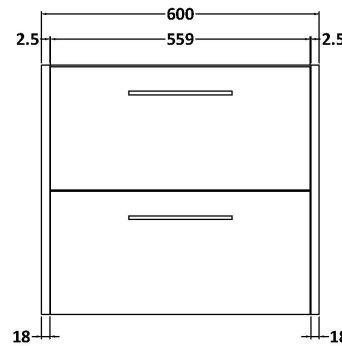

Packaging Dimensions

Height (mm):	25
Width (mm):	1215
Depth (mm):	455
Gross Weight (kg):	5

Packaging Data

Box Colour:	Brown Cardboard Box
Box Qty:	1
Label Size:	100 x 50
Label Colour:	White Label
Label Qty:	1

Outer Box Dimensions (If Applicable)

Height (mm):	
Width (mm):	
Depth (mm):	
Gross Weight (kg):	
Barcode:	5056678449936

Product Details

Country of Origin:	United Kingdom
Fitting Instruction:	No
CE & UKCA:	N/A
FSC Certified Materials:	Yes
Colour:	Carrera Marble
Construction Method:	Not Applicable
Construction Type:	Not Applicable
Cabinet Finish:	Not Applicable
Fascia Finish:	MFC Laminated
Cabinet Thickness (mm):	
Fascia Thickness (mm):	22
Drawer Included:	No
Drawer Type:	Not Applicable
No of Shelves:	0
Hinge Type:	Not Applicable
Hinge Included:	No
Adjustable Legs:	No, Not Required
Fixings Included:	No
Handle Style:	Not Applicable
Waste Shroud:	Not Applicable
Handle Included:	No
Handle Type:	Not Applicable

Sales Code: NPF2324

Description: 600 W/H 2-Drawer Unit (385 Deep)

Product Dimensions

Height (mm):	539
Width (mm):	600
Depth (mm):	385
Nett Weight (kg):	22.5

Packaging Dimensions

Height (mm):	560
Width (mm):	620
Depth (mm):	405
Gross Weight (kg):	23

Packaging Data

Box Colour:	Brown Cardboard Box
Box Qty:	1
Label Size:	50 x 100
Label Colour:	White Label
Label Qty:	2

Outer Box Dimensions (If Applicable)

Height (mm):	
Width (mm):	
Depth (mm):	
Gross Weight (kg):	
Barcode:	5056462657257