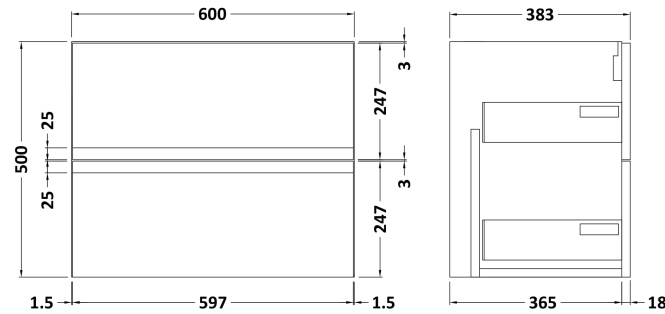

Sales Code: URB804LCM

Description: 600 W/H 2-Drawer Unit & Laminate Top

Packaging Details

Barcode: 5056678456279

Sales Code: LCM600

Description: Laminate Worktop 605X390x22mm

Product Dimensions

Height (mm):	22
Width (mm):	605
Depth (mm):	390
Nett Weight (kg):	2

Packaging Dimensions

Height (mm):	25
Width (mm):	610
Depth (mm):	455
Gross Weight (kg):	2

Packaging Data

Box Colour:	Brown Cardboard Box
Box Qty:	1
Label Size:	100 x 50
Label Colour:	White Label
Label Qty:	1

Sales Code: URB893

Description: 600 W/H 2-Drawer Unit

Product Dimensions

Height (mm):	500
Width (mm):	610
Depth (mm):	383
Nett Weight (kg):	21.5

Packaging Dimensions

Height (mm):	500
Width (mm):	595
Depth (mm):	383
Gross Weight (kg):	22

Packaging Data

Box Colour:	Brown Cardboard Box
Box Qty:	1
Label Size:	100 x 50
Label Colour:	White Label
Label Qty:	2

Outer Box Dimensions (If Applicable)

Height (mm):	
Width (mm):	
Depth (mm):	
Gross Weight (kg):	
Barcode:	5056462659732