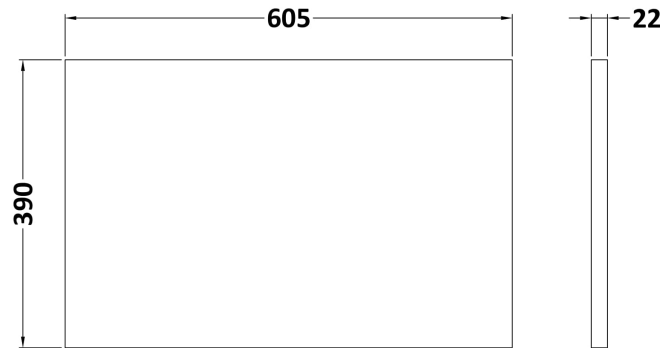

Sales Code: URB804LCM

Description: 600 W/H 2-Drawer Unit & Laminate Top

Packaging Details

Barcode: 5056678456279

Sales Code: LCM600

Description: Laminate Worktop 605X390x22mm

Product Dimensions

Height (mm):	22
Width (mm):	605
Depth (mm):	390
Nett Weight (kg):	2

Packaging Dimensions

Height (mm):	25
Width (mm):	610
Depth (mm):	455
Gross Weight (kg):	2

Packaging Data

Box Colour:	Brown Cardboard Box
Box Qty:	1
Label Size:	100 x 50
Label Colour:	White Label
Label Qty:	1

Sales Code: URB893

Description: 600 W/H 2-Drawer Unit

Product Dimensions

Height (mm):	500
Width (mm):	610
Depth (mm):	383
Nett Weight (kg):	21.5

Packaging Dimensions

Height (mm):	500
Width (mm):	595
Depth (mm):	383
Gross Weight (kg):	22

Packaging Data

Box Colour:	Brown Cardboard Box
Box Qty:	1
Label Size:	100 x 50
Label Colour:	White Label
Label Qty:	2

Outer Box Dimensions (If Applicable)

Height (mm):	
Width (mm):	
Depth (mm):	
Gross Weight (kg):	
Barcode:	5056462659732