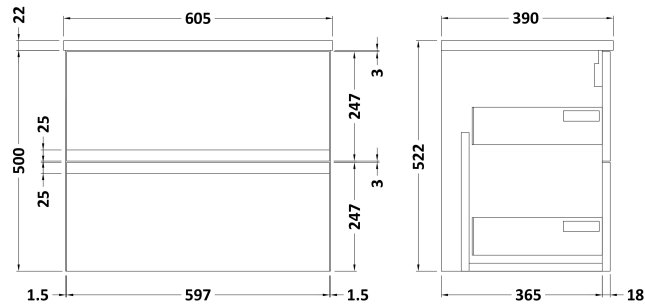

Sales Code: URB804LCM

Description: 600 W/H 2-Drawer Unit & Laminate Top

Packaging Details

Barcode: 5056678456279

Sales Code: LCM600

Description: Laminate Worktop 605X390x22mm

Product Dimensions

Height (mm):	22
Width (mm):	605
Depth (mm):	390
Nett Weight (kg):	2

Packaging Dimensions

Height (mm):	25
Width (mm):	610
Depth (mm):	455
Gross Weight (kg):	2

Packaging Data

Box Colour:	Brown Cardboard Box
Box Qty:	1
Label Size:	100 x 50
Label Colour:	White Label
Label Qty:	1

Sales Code: URB893

Description: 600 W/H 2-Drawer Unit

Product Dimensions

Height (mm):	500
Width (mm):	610
Depth (mm):	383
Nett Weight (kg):	21.5

Packaging Dimensions

Height (mm):	500
Width (mm):	595
Depth (mm):	383
Gross Weight (kg):	22

Packaging Data

Box Colour:	Brown Cardboard Box
Box Qty:	1
Label Size:	100 x 50
Label Colour:	White Label
Label Qty:	2

Outer Box Dimensions (If Applicable)

Height (mm):	
Width (mm):	
Depth (mm):	
Gross Weight (kg):	
Barcode:	5056462659732