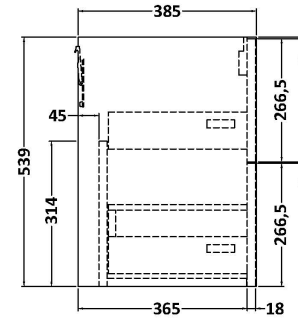

### Packaging Details

Barcode: 5056678455968

**Sales Code:** LCM600

**Description:** Laminate Worktop 605X390x22mm

**Product Dimensions**

Height (mm):	22
Width (mm):	605
Depth (mm):	390
Nett Weight (kg):	2

**Packaging Dimensions**

Height (mm):	25
Width (mm):	610
Depth (mm):	455
Gross Weight (kg):	2

**Packaging Data**

Box Colour:	Brown Cardboard Box
Box Qty:	1
Label Size:	100 x 50
Label Colour:	White Label
Label Qty:	1

### Product Dimensions

Height (mm):	539
Width (mm):	600
Depth (mm):	385
Nett Weight (kg):	22.5

### Packaging Dimensions

Height (mm):	560
Width (mm):	620
Depth (mm):	405
Gross Weight (kg):	23