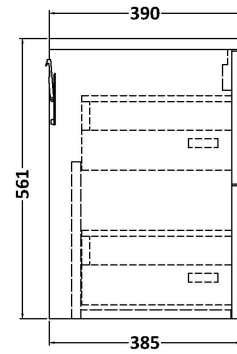

### Packaging Details

Barcode: 5056678455968

**Sales Code:** LCM600

**Description:** Laminate Worktop 605X390x22mm

**Product Dimensions**

Height (mm):	22
Width (mm):	605
Depth (mm):	390
Nett Weight (kg):	2

**Packaging Dimensions**

Height (mm):	25
Width (mm):	610
Depth (mm):	455
Gross Weight (kg):	2

**Packaging Data**

Box Colour:	Brown Cardboard Box
Box Qty:	1
Label Size:	100 x 50
Label Colour:	White Label
Label Qty:	1

### Product Dimensions

Height (mm):	539
Width (mm):	600
Depth (mm):	385
Nett Weight (kg):	22.5

### Packaging Dimensions

Height (mm):	560
Width (mm):	620
Depth (mm):	405
Gross Weight (kg):	23