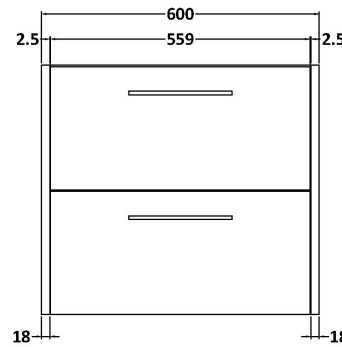

### Packaging Details

Barcode: 5056678455968

**Sales Code:** LCM600

**Description:** Laminate Worktop 605X390x22mm

**Product Dimensions**

Height (mm):	22
Width (mm):	605
Depth (mm):	390
Nett Weight (kg):	2

**Packaging Dimensions**

Height (mm):	25
Width (mm):	610
Depth (mm):	455
Gross Weight (kg):	2

**Packaging Data**

Box Colour:	Brown Cardboard Box
Box Qty:	1
Label Size:	100 x 50
Label Colour:	White Label
Label Qty:	1

### Product Dimensions

Height (mm):	539
Width (mm):	600
Depth (mm):	385
Nett Weight (kg):	22.5

### Packaging Dimensions

Height (mm):	560
Width (mm):	620
Depth (mm):	405
Gross Weight (kg):	23