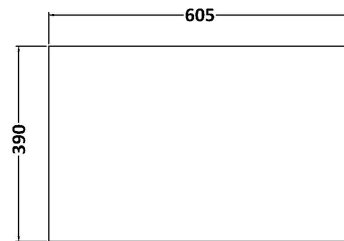

### Packaging Details

Barcode: 5056678455968

**Sales Code:** LCM600

**Description:** Laminate Worktop 605X390x22mm

**Product Dimensions**

Height (mm):	22
Width (mm):	605
Depth (mm):	390
Nett Weight (kg):	2

**Packaging Dimensions**

Height (mm):	25
Width (mm):	610
Depth (mm):	455
Gross Weight (kg):	2

**Packaging Data**

Box Colour:	Brown Cardboard Box
Box Qty:	1
Label Size:	100 x 50
Label Colour:	White Label
Label Qty:	1

### Product Dimensions

Height (mm):	539
Width (mm):	600
Depth (mm):	385
Nett Weight (kg):	22.5

### Packaging Dimensions

Height (mm):	560
Width (mm):	620
Depth (mm):	405
Gross Weight (kg):	23