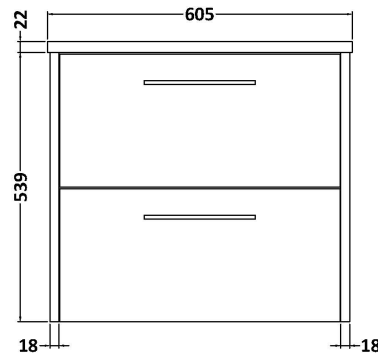

### Packaging Details

Barcode: 5056678455968

**Sales Code:** LCM600

**Description:** Laminate Worktop 605X390x22mm

**Product Dimensions**

Height (mm):	22
Width (mm):	605
Depth (mm):	390
Nett Weight (kg):	2

**Packaging Dimensions**

Height (mm):	25
Width (mm):	610
Depth (mm):	455
Gross Weight (kg):	2

**Packaging Data**

Box Colour:	Brown Cardboard Box
Box Qty:	1
Label Size:	100 x 50
Label Colour:	White Label
Label Qty:	1

### Product Dimensions

Height (mm):	539
Width (mm):	600
Depth (mm):	385
Nett Weight (kg):	22.5

### Packaging Dimensions

Height (mm):	560
Width (mm):	620
Depth (mm):	405
Gross Weight (kg):	23