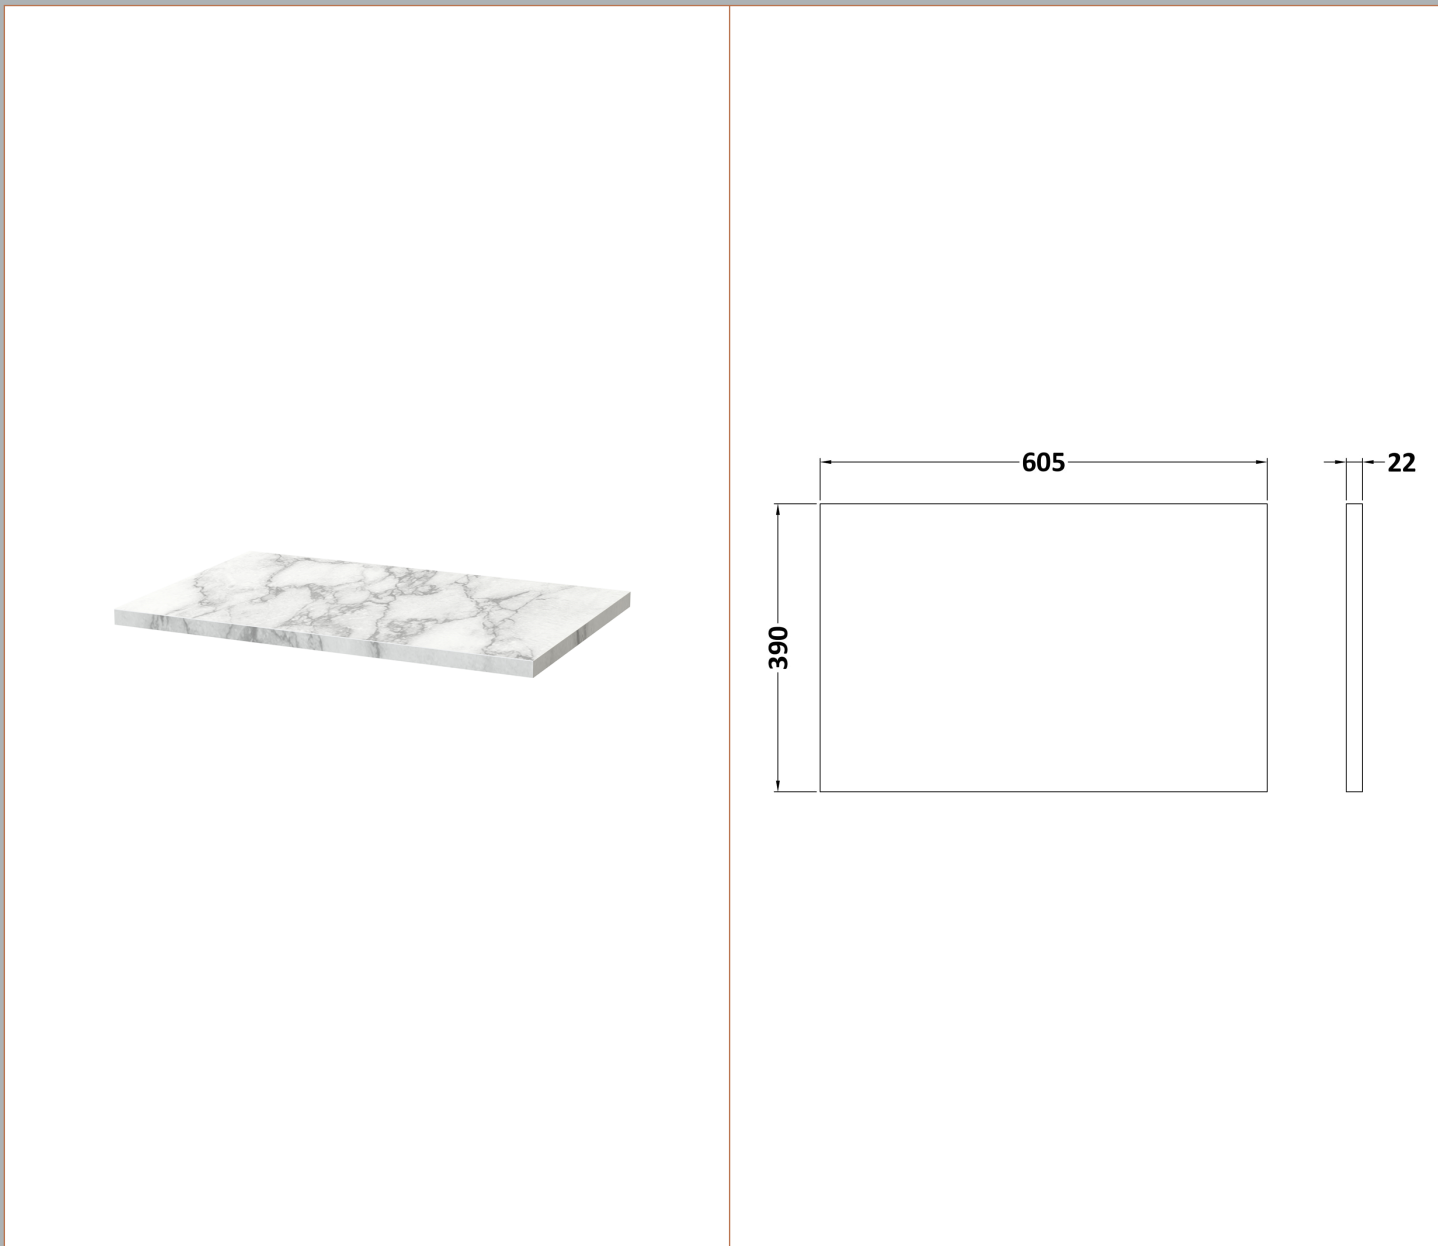

### Packaging Details

Barcode: 5056678455968

**Sales Code:** LCM600

**Description:** Laminate Worktop 605X390x22mm

**Product Dimensions**

Height (mm):	22
Width (mm):	605
Depth (mm):	390
Nett Weight (kg):	2

**Packaging Dimensions**

Height (mm):	25
Width (mm):	610
Depth (mm):	455
Gross Weight (kg):	2

**Packaging Data**

Box Colour:	Brown Cardboard Box
Box Qty:	1
Label Size:	100 x 50
Label Colour:	White Label
Label Qty:	1

### Product Dimensions

Height (mm):	539
Width (mm):	600
Depth (mm):	385
Nett Weight (kg):	22.5

### Packaging Dimensions

Height (mm):	560
Width (mm):	620
Depth (mm):	405
Gross Weight (kg):	23