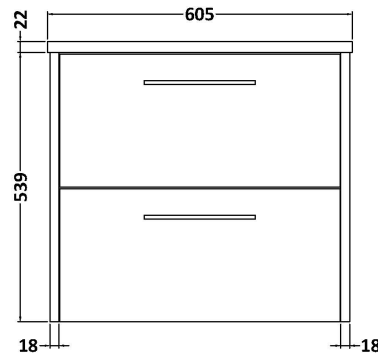

Sales Code: JNU2224LCM

Description: 600 Wh 2-Drawer Vanity & Laminate Top

Packaging Details

Barcode: 5056678456019

Sales Code: LCM600

Description: Laminate Worktop 605X390x22mm

Product Dimensions

Height (mm):	22
Width (mm):	605
Depth (mm):	390
Nett Weight (kg):	2

Packaging Dimensions

Height (mm):	25
Width (mm):	610
Depth (mm):	455
Gross Weight (kg):	2

Packaging Data

Box Colour:	Brown Cardboard Box
Box Qty:	1
Label Size:	100 x 50
Label Colour:	White Label
Label Qty:	1

Sales Code: NPF2224

Description: 600 W/H 2-Drawer Unit (385 Deep)

Product Dimensions

Height (mm):	539
Width (mm):	600
Depth (mm):	385
Nett Weight (kg):	22.5

Packaging Dimensions

Height (mm):	560
Width (mm):	620
Depth (mm):	405
Gross Weight (kg):	23

Packaging Data

Box Colour:	Brown Cardboard Box
Box Qty:	1
Label Size:	50 x 100
Label Colour:	White Label
Label Qty:	2

Outer Box Dimensions (If Applicable)

Height (mm):	
Width (mm):	
Depth (mm):	
Gross Weight (kg):	
Barcode:	5056462657240