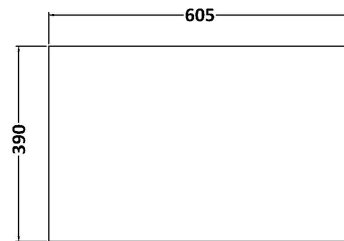

Sales Code: JNU2224LCM

Description: 600 Wh 2-Drawer Vanity & Laminate Top

Packaging Details

Barcode: 5056678456019

Sales Code: LCM600

Description: Laminate Worktop 605X390x22mm

Product Dimensions

Height (mm):	22
Width (mm):	605
Depth (mm):	390
Nett Weight (kg):	2

Packaging Dimensions

Height (mm):	25
Width (mm):	610
Depth (mm):	455
Gross Weight (kg):	2

Packaging Data

Box Colour:	Brown Cardboard Box
Box Qty:	1
Label Size:	100 x 50
Label Colour:	White Label
Label Qty:	1

Sales Code: NPF2224

Description: 600 W/H 2-Drawer Unit (385 Deep)

Product Dimensions

Height (mm):	539
Width (mm):	600
Depth (mm):	385
Nett Weight (kg):	22.5

Packaging Dimensions

Height (mm):	560
Width (mm):	620
Depth (mm):	405
Gross Weight (kg):	23

Packaging Data

Box Colour:	Brown Cardboard Box
Box Qty:	1
Label Size:	50 x 100
Label Colour:	White Label
Label Qty:	2

Outer Box Dimensions (If Applicable)

Height (mm):	
Width (mm):	
Depth (mm):	
Gross Weight (kg):	
Barcode:	5056462657240