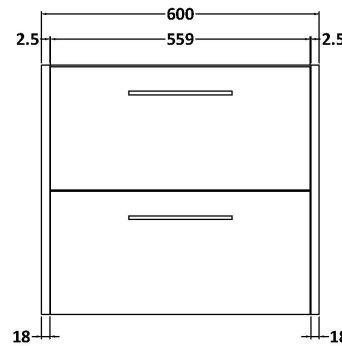

Packaging Dimensions

Height (mm):	25
Width (mm):	610
Depth (mm):	455
Gross Weight (kg):	2

Packaging Data

Box Colour:	Brown Cardboard Box
Box Qty:	1
Label Size:	100 x 50
Label Colour:	White Label
Label Qty:	1

Outer Box Dimensions (If Applicable)

Height (mm):	
Width (mm):	
Depth (mm):	
Gross Weight (kg):	
Barcode:	5056462624433

Product Details

Country of Origin:	United Kingdom
Fitting Instruction:	No
CE & UKCA:	N/A
FSC Certified Materials:	Yes
Colour:	Matt Carrera Marble
Construction Method:	Not Applicable
Construction Type:	Not Applicable
Cabinet Finish:	Not Applicable
Fascia Finish:	MFC Laminated
Cabinet Thickness (mm):	
Fascia Thickness (mm):	22
Drawer Included:	No
Drawer Type:	Not Applicable
No of Shelves:	0
Hinge Type:	Not Applicable
Hinge Included:	No
Adjustable Legs:	No, Not Required
Fixings Included:	No
Handle Style:	Not Applicable
Waste Shroud:	Not Applicable
Handle Included:	No
Handle Type:	Not Applicable

Sales Code: NPF2224

Description: 600 W/H 2-Drawer Unit (385 Deep)

Product Dimensions

Height (mm):	539
Width (mm):	600
Depth (mm):	385
Nett Weight (kg):	22.5

Packaging Dimensions

Height (mm):	560
Width (mm):	620
Depth (mm):	405
Gross Weight (kg):	23

Packaging Data

Box Colour:	Brown Cardboard Box
Box Qty:	1
Label Size:	50 x 100
Label Colour:	White Label
Label Qty:	2

Outer Box Dimensions (If Applicable)

Height (mm):	
Width (mm):	
Depth (mm):	
Gross Weight (kg):	
Barcode:	5056462657240