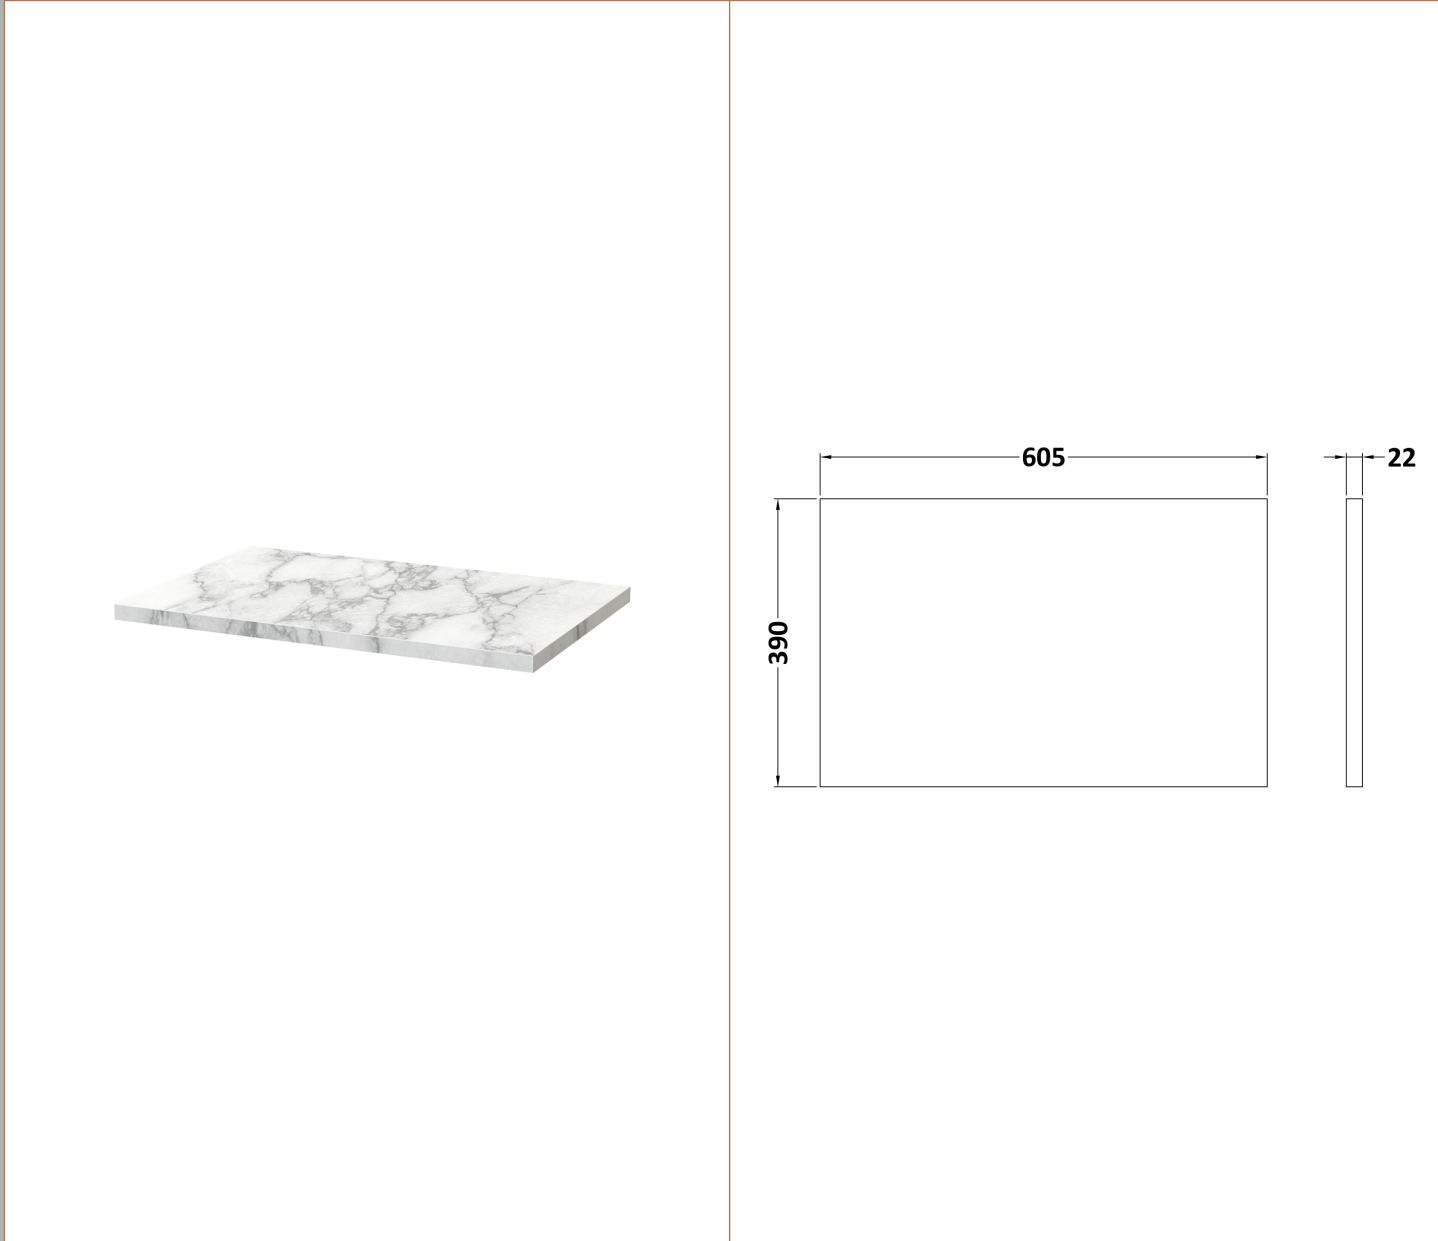

Sales Code: JNU2224LCM

Description: 600 Wh 2-Drawer Vanity & Laminate Top

Packaging Details

Barcode: 5056678456019

Sales Code: LCM600

Description: Laminate Worktop 605X390x22mm

Product Dimensions

Height (mm):	22
Width (mm):	605
Depth (mm):	390
Nett Weight (kg):	2

Packaging Dimensions

Height (mm):	25
Width (mm):	610
Depth (mm):	455
Gross Weight (kg):	2

Packaging Data

Box Colour:	Brown Cardboard Box
Box Qty:	1
Label Size:	100 x 50
Label Colour:	White Label
Label Qty:	1

Sales Code: NPF2224

Description: 600 W/H 2-Drawer Unit (385 Deep)

Product Dimensions

Height (mm):	539
Width (mm):	600
Depth (mm):	385
Nett Weight (kg):	22.5

Packaging Dimensions

Height (mm):	560
Width (mm):	620
Depth (mm):	405
Gross Weight (kg):	23

Packaging Data

Box Colour:	Brown Cardboard Box
Box Qty:	1
Label Size:	50 x 100
Label Colour:	White Label
Label Qty:	2

Outer Box Dimensions (If Applicable)

Height (mm):	
Width (mm):	
Depth (mm):	
Gross Weight (kg):	
Barcode:	5056462657240