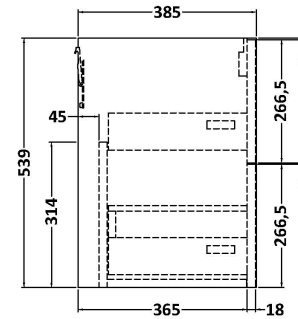

Packaging Dimensions

Height (mm):	25
Width (mm):	610
Depth (mm):	455
Gross Weight (kg):	2

Packaging Data

Box Colour:	Brown Cardboard Box
Box Qty:	1
Label Size:	100 x 50
Label Colour:	White Label
Label Qty:	1

Outer Box Dimensions (If Applicable)

Height (mm):	
Width (mm):	
Depth (mm):	
Gross Weight (kg):	
Barcode:	5056462624433

Product Details

Country of Origin:	United Kingdom
Fitting Instruction:	No
CE & UKCA:	N/A
FSC Certified Materials:	Yes
Colour:	Matt Carrera Marble
Construction Method:	Not Applicable
Construction Type:	Not Applicable
Cabinet Finish:	Not Applicable
Fascia Finish:	MFC Laminated
Cabinet Thickness (mm):	
Fascia Thickness (mm):	22
Drawer Included:	No
Drawer Type:	Not Applicable
No of Shelves:	0
Hinge Type:	Not Applicable
Hinge Included:	No
Adjustable Legs:	No, Not Required
Fixings Included:	No
Handle Style:	Not Applicable
Waste Shroud:	Not Applicable
Handle Included:	No
Handle Type:	Not Applicable

Sales Code: NPF2224

Description: 600 W/H 2-Drawer Unit (385 Deep)

Product Dimensions

Height (mm):	539
Width (mm):	600
Depth (mm):	385
Nett Weight (kg):	22.5

Packaging Dimensions

Height (mm):	560
Width (mm):	620
Depth (mm):	405
Gross Weight (kg):	23

Packaging Data

Box Colour:	Brown Cardboard Box
Box Qty:	1
Label Size:	50 x 100
Label Colour:	White Label
Label Qty:	2

Outer Box Dimensions (If Applicable)

Height (mm):	
Width (mm):	
Depth (mm):	
Gross Weight (kg):	
Barcode:	5056462657240