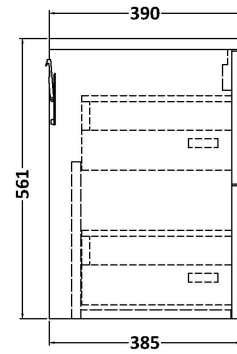

Sales Code: JNU2224LCM

Description: 600 Wh 2-Drawer Vanity & Laminate Top

Packaging Details

Barcode: 5056678456019

Sales Code: LCM600

Description: Laminate Worktop 605X390x22mm

Product Dimensions

Height (mm):	22
Width (mm):	605
Depth (mm):	390
Nett Weight (kg):	2

Packaging Dimensions

Height (mm):	25
Width (mm):	610
Depth (mm):	455
Gross Weight (kg):	2

Packaging Data

Box Colour:	Brown Cardboard Box
Box Qty:	1
Label Size:	100 x 50
Label Colour:	White Label
Label Qty:	1

Sales Code: NPF2224

Description: 600 W/H 2-Drawer Unit (385 Deep)

Product Dimensions

Height (mm):	539
Width (mm):	600
Depth (mm):	385
Nett Weight (kg):	22.5

Packaging Dimensions

Height (mm):	560
Width (mm):	620
Depth (mm):	405
Gross Weight (kg):	23

Packaging Data

Box Colour:	Brown Cardboard Box
Box Qty:	1
Label Size:	50 x 100
Label Colour:	White Label
Label Qty:	2

Outer Box Dimensions (If Applicable)

Height (mm):	
Width (mm):	
Depth (mm):	
Gross Weight (kg):	
Barcode:	5056462657240