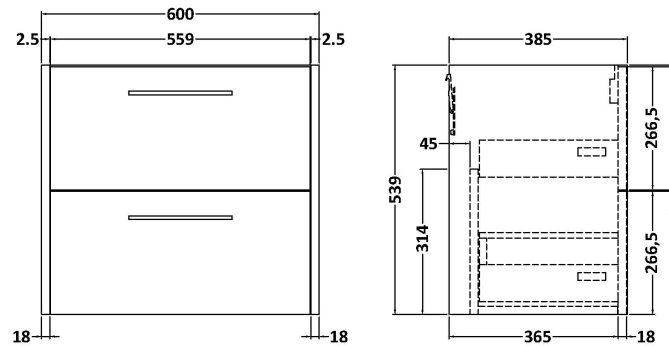

Packaging Dimensions

Height (mm):	25
Width (mm):	610
Depth (mm):	455
Gross Weight (kg):	2

Packaging Data

Box Colour:	Brown Cardboard Box
Box Qty:	1
Label Size:	100 x 50
Label Colour:	White Label
Label Qty:	1

Outer Box Dimensions (If Applicable)

Height (mm):	
Width (mm):	
Depth (mm):	
Gross Weight (kg):	
Barcode:	5056462624433

Product Details

Country of Origin:	United Kingdom
Fitting Instruction:	No
CE & UKCA:	N/A
FSC Certified Materials:	Yes
Colour:	Matt Carrera Marble
Construction Method:	Not Applicable
Construction Type:	Not Applicable
Cabinet Finish:	Not Applicable
Fascia Finish:	MFC Laminated
Cabinet Thickness (mm):	
Fascia Thickness (mm):	22
Drawer Included:	No
Drawer Type:	Not Applicable
No of Shelves:	0
Hinge Type:	Not Applicable
Hinge Included:	No
Adjustable Legs:	No, Not Required
Fixings Included:	No
Handle Style:	Not Applicable
Waste Shroud:	Not Applicable
Handle Included:	No
Handle Type:	Not Applicable

Sales Code: NPF2324

Description: 600 W/H 2-Drawer Unit (385 Deep)

Product Dimensions

Height (mm):	539
Width (mm):	600
Depth (mm):	385
Nett Weight (kg):	22.5

Packaging Dimensions

Height (mm):	560
Width (mm):	620
Depth (mm):	405
Gross Weight (kg):	23

Packaging Data

Box Colour:	Brown Cardboard Box
Box Qty:	1
Label Size:	50 x 100
Label Colour:	White Label
Label Qty:	2

Outer Box Dimensions (If Applicable)

Height (mm):	
Width (mm):	
Depth (mm):	
Gross Weight (kg):	
Barcode:	5056462657257