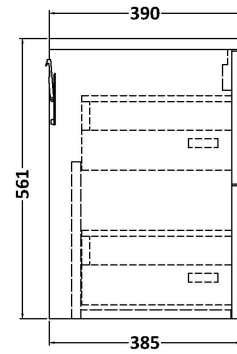

Sales Code: JNU2324LCM

Description: 600 Wh 2-Drawer Vanity & Laminate Top

Packaging Details

Barcode: 5056678456064

Sales Code: LCM600

Description: Laminate Worktop 605X390x22mm

Product Dimensions

Height (mm):	22
Width (mm):	605
Depth (mm):	390
Nett Weight (kg):	2

Packaging Dimensions

Height (mm):	25
Width (mm):	610
Depth (mm):	455
Gross Weight (kg):	2

Packaging Data

Box Colour:	Brown Cardboard Box
Box Qty:	1
Label Size:	100 x 50
Label Colour:	White Label
Label Qty:	1

Sales Code: NPF2324

Description: 600 W/H 2-Drawer Unit (385 Deep)

Product Dimensions

Height (mm):	539
Width (mm):	600
Depth (mm):	385
Nett Weight (kg):	22.5

Packaging Dimensions

Height (mm):	560
Width (mm):	620
Depth (mm):	405
Gross Weight (kg):	23

Packaging Data

Box Colour:	Brown Cardboard Box
Box Qty:	1
Label Size:	50 x 100
Label Colour:	White Label
Label Qty:	2

Outer Box Dimensions (If Applicable)

Height (mm):	
Width (mm):	
Depth (mm):	
Gross Weight (kg):	
Barcode:	5056462657257