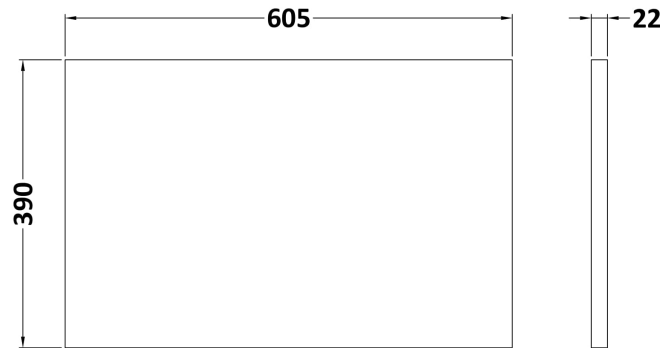

Sales Code: JNU2324LCM

Description: 600 Wh 2-Drawer Vanity & Laminate Top

Packaging Details

Barcode: 5056678456064

Sales Code: LCM600

Description: Laminate Worktop 605X390x22mm

Product Dimensions

Height (mm):	22
Width (mm):	605
Depth (mm):	390
Nett Weight (kg):	2

Packaging Dimensions

Height (mm):	25
Width (mm):	610
Depth (mm):	455
Gross Weight (kg):	2

Packaging Data

Box Colour:	Brown Cardboard Box
Box Qty:	1
Label Size:	100 x 50
Label Colour:	White Label
Label Qty:	1

Sales Code: NPF2324

Description: 600 W/H 2-Drawer Unit (385 Deep)

Product Dimensions

Height (mm):	539
Width (mm):	600
Depth (mm):	385
Nett Weight (kg):	22.5

Packaging Dimensions

Height (mm):	560
Width (mm):	620
Depth (mm):	405
Gross Weight (kg):	23

Packaging Data

Box Colour:	Brown Cardboard Box
Box Qty:	1
Label Size:	50 x 100
Label Colour:	White Label
Label Qty:	2

Outer Box Dimensions (If Applicable)

Height (mm):	
Width (mm):	
Depth (mm):	
Gross Weight (kg):	
Barcode:	5056462657257