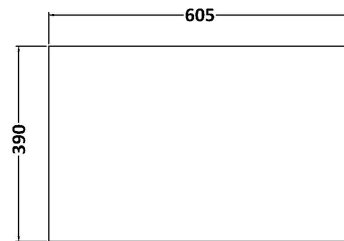

Sales Code: JNU2324LCM

Description: 600 Wh 2-Drawer Vanity & Laminate Top

Packaging Details

Barcode: 5056678456064

Sales Code: LCM600

Description: Laminate Worktop 605X390x22mm

Product Dimensions

Height (mm):	22
Width (mm):	605
Depth (mm):	390
Nett Weight (kg):	2

Packaging Dimensions

Height (mm):	25
Width (mm):	610
Depth (mm):	455
Gross Weight (kg):	2

Packaging Data

Box Colour:	Brown Cardboard Box
Box Qty:	1
Label Size:	100 x 50
Label Colour:	White Label
Label Qty:	1

Sales Code: NPF2324

Description: 600 W/H 2-Drawer Unit (385 Deep)

Product Dimensions

Height (mm):	539
Width (mm):	600
Depth (mm):	385
Nett Weight (kg):	22.5

Packaging Dimensions

Height (mm):	560
Width (mm):	620
Depth (mm):	405
Gross Weight (kg):	23

Packaging Data

Box Colour:	Brown Cardboard Box
Box Qty:	1
Label Size:	50 x 100
Label Colour:	White Label
Label Qty:	2

Outer Box Dimensions (If Applicable)

Height (mm):	
Width (mm):	
Depth (mm):	
Gross Weight (kg):	
Barcode:	5056462657257