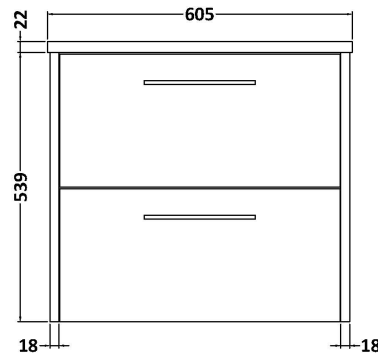

Sales Code: JNU2324LCM

Description: 600 Wh 2-Drawer Vanity & Laminate Top

Packaging Details

Barcode: 5056678456064

Sales Code: LCM600

Description: Laminate Worktop 605X390x22mm

Product Dimensions

Height (mm):	22
Width (mm):	605
Depth (mm):	390
Nett Weight (kg):	2

Packaging Dimensions

Height (mm):	25
Width (mm):	610
Depth (mm):	455
Gross Weight (kg):	2

Packaging Data

Box Colour:	Brown Cardboard Box
Box Qty:	1
Label Size:	100 x 50
Label Colour:	White Label
Label Qty:	1

Sales Code: NPF2324

Description: 600 W/H 2-Drawer Unit (385 Deep)

Product Dimensions

Height (mm):	539
Width (mm):	600
Depth (mm):	385
Nett Weight (kg):	22.5

Packaging Dimensions

Height (mm):	560
Width (mm):	620
Depth (mm):	405
Gross Weight (kg):	23

Packaging Data

Box Colour:	Brown Cardboard Box
Box Qty:	1
Label Size:	50 x 100
Label Colour:	White Label
Label Qty:	2

Outer Box Dimensions (If Applicable)

Height (mm):	
Width (mm):	
Depth (mm):	
Gross Weight (kg):	
Barcode:	5056462657257