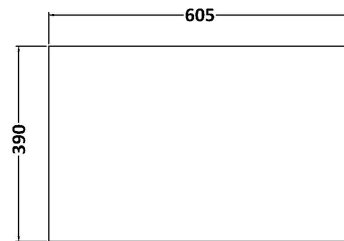

### Packaging Details

Barcode: 5056678456118

**Sales Code:** LCM600

**Description:** Laminate Worktop 605X390x22mm

**Product Dimensions**

Height (mm):	22
Width (mm):	605
Depth (mm):	390
Nett Weight (kg):	2

**Packaging Dimensions**

Height (mm):	25
Width (mm):	610
Depth (mm):	455
Gross Weight (kg):	2

**Packaging Data**

Box Colour:	Brown Cardboard Box
Box Qty:	1
Label Size:	100 x 50
Label Colour:	White Label
Label Qty:	1

### Product Dimensions

Height (mm):	539
Width (mm):	600
Depth (mm):	385
Nett Weight (kg):	22.5

### Packaging Dimensions

Height (mm):	560
Width (mm):	620
Depth (mm):	405
Gross Weight (kg):	23