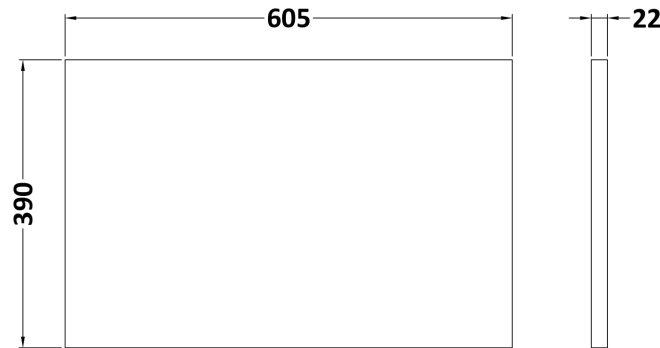

### Packaging Details

Barcode: 5056678456118

**Sales Code:** LCM600

**Description:** Laminate Worktop 605X390x22mm

**Product Dimensions**

Height (mm):	22
Width (mm):	605
Depth (mm):	390
Nett Weight (kg):	2

**Packaging Dimensions**

Height (mm):	25
Width (mm):	610
Depth (mm):	455
Gross Weight (kg):	2

**Packaging Data**

Box Colour:	Brown Cardboard Box
Box Qty:	1
Label Size:	100 x 50
Label Colour:	White Label
Label Qty:	1

### Product Dimensions

Height (mm):	539
Width (mm):	600
Depth (mm):	385
Nett Weight (kg):	22.5

### Packaging Dimensions

Height (mm):	560
Width (mm):	620
Depth (mm):	405
Gross Weight (kg):	23