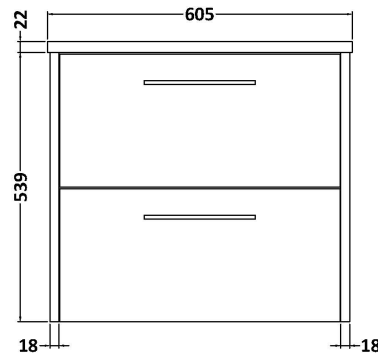

### Packaging Details

Barcode: 5056678456118

**Sales Code:** LCM600

**Description:** Laminate Worktop 605X390x22mm

**Product Dimensions**

Height (mm):	22
Width (mm):	605
Depth (mm):	390
Nett Weight (kg):	2

**Packaging Dimensions**

Height (mm):	25
Width (mm):	610
Depth (mm):	455
Gross Weight (kg):	2

**Packaging Data**

Box Colour:	Brown Cardboard Box
Box Qty:	1
Label Size:	100 x 50
Label Colour:	White Label
Label Qty:	1

### Product Dimensions

Height (mm):	539
Width (mm):	600
Depth (mm):	385
Nett Weight (kg):	22.5

### Packaging Dimensions

Height (mm):	560
Width (mm):	620
Depth (mm):	405
Gross Weight (kg):	23