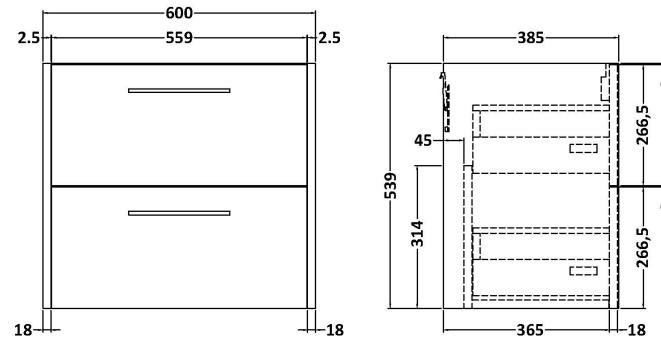

### Packaging Details

Barcode: 5056678456118

**Sales Code:** LCM600

**Description:** Laminate Worktop 605X390x22mm

**Product Dimensions**

Height (mm):	22
Width (mm):	605
Depth (mm):	390
Nett Weight (kg):	2

**Packaging Dimensions**

Height (mm):	25
Width (mm):	610
Depth (mm):	455
Gross Weight (kg):	2

**Packaging Data**

Box Colour:	Brown Cardboard Box
Box Qty:	1
Label Size:	100 x 50
Label Colour:	White Label
Label Qty:	1

### Product Dimensions

Height (mm):	539
Width (mm):	600
Depth (mm):	385
Nett Weight (kg):	22.5

### Packaging Dimensions

Height (mm):	560
Width (mm):	620
Depth (mm):	405
Gross Weight (kg):	23