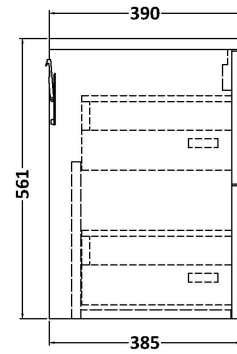

### Packaging Details

Barcode: 5056678456118

**Sales Code:** LCM600

**Description:** Laminate Worktop 605X390x22mm

**Product Dimensions**

Height (mm):	22
Width (mm):	605
Depth (mm):	390
Nett Weight (kg):	2

**Packaging Dimensions**

Height (mm):	25
Width (mm):	610
Depth (mm):	455
Gross Weight (kg):	2

**Packaging Data**

Box Colour:	Brown Cardboard Box
Box Qty:	1
Label Size:	100 x 50
Label Colour:	White Label
Label Qty:	1

### Product Dimensions

Height (mm):	539
Width (mm):	600
Depth (mm):	385
Nett Weight (kg):	22.5

### Packaging Dimensions

Height (mm):	560
Width (mm):	620
Depth (mm):	405
Gross Weight (kg):	23