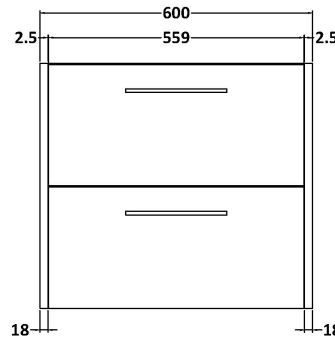

Packaging Dimensions

Height (mm):	25
Width (mm):	610
Depth (mm):	455
Gross Weight (kg):	2

Packaging Data

Box Colour:	Brown Cardboard Box
Box Qty:	1
Label Size:	100 x 50
Label Colour:	White Label
Label Qty:	1

Outer Box Dimensions (If Applicable)

Height (mm):	
Width (mm):	
Depth (mm):	
Gross Weight (kg):	
Barcode:	5056462624433

Product Details

Country of Origin:	United Kingdom
Fitting Instruction:	No
CE & UKCA:	N/A
FSC Certified Materials:	Yes
Colour:	Matt Carrera Marble
Construction Method:	Not Applicable
Construction Type:	Not Applicable
Cabinet Finish:	Not Applicable
Fascia Finish:	MFC Laminated
Cabinet Thickness (mm):	
Fascia Thickness (mm):	22
Drawer Included:	No
Drawer Type:	Not Applicable
No of Shelves:	0
Hinge Type:	Not Applicable
Hinge Included:	No
Adjustable Legs:	No, Not Required
Fixings Included:	No
Handle Style:	Not Applicable
Waste Shroud:	Not Applicable
Handle Included:	No
Handle Type:	Not Applicable

Sales Code: NPF2924

Description: 600 W/H 2-Drawer Unit (385 Deep)

Product Dimensions

Height (mm):	539
Width (mm):	600
Depth (mm):	385
Nett Weight (kg):	22.5

Packaging Dimensions

Height (mm):	560
Width (mm):	620
Depth (mm):	405
Gross Weight (kg):	23

Packaging Data

Box Colour:	Brown Cardboard Box
Box Qty:	1
Label Size:	50 x 100
Label Colour:	White Label
Label Qty:	2

Outer Box Dimensions (If Applicable)

Height (mm):	
Width (mm):	
Depth (mm):	
Gross Weight (kg):	
Barcode:	5056678447642