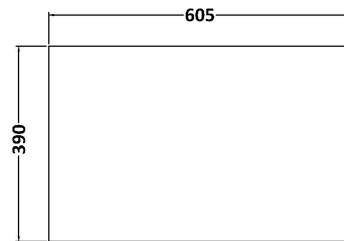

Sales Code: JNU2924LCM

Description: 600 Wh 2-Drawer Vanity & Laminate Top

Packaging Details

Barcode: 5056678456163

Sales Code: LCM600

Description: Laminate Worktop 605X390x22mm

Product Dimensions

Height (mm):	22
Width (mm):	605
Depth (mm):	390
Nett Weight (kg):	2

Packaging Dimensions

Height (mm):	25
Width (mm):	610
Depth (mm):	455
Gross Weight (kg):	2

Packaging Data

Box Colour:	Brown Cardboard Box
Box Qty:	1
Label Size:	100 x 50
Label Colour:	White Label
Label Qty:	1

Sales Code: NPF2924

Description: 600 W/H 2-Drawer Unit (385 Deep)

Product Dimensions

Height (mm):	539
Width (mm):	600
Depth (mm):	385
Nett Weight (kg):	22.5

Packaging Dimensions

Height (mm):	560
Width (mm):	620
Depth (mm):	405
Gross Weight (kg):	23

Packaging Data

Box Colour:	Brown Cardboard Box
Box Qty:	1
Label Size:	50 x 100
Label Colour:	White Label
Label Qty:	2

Outer Box Dimensions (If Applicable)

Height (mm):	
Width (mm):	
Depth (mm):	
Gross Weight (kg):	
Barcode:	5056678447642