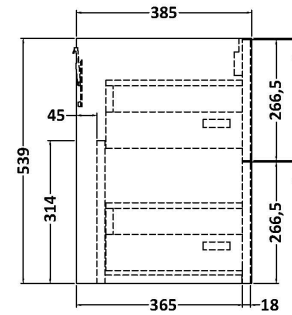

Packaging Dimensions

Height (mm):	25
Width (mm):	610
Depth (mm):	455
Gross Weight (kg):	2

Packaging Data

Box Colour:	Brown Cardboard Box
Box Qty:	1
Label Size:	100 x 50
Label Colour:	White Label
Label Qty:	1

Outer Box Dimensions (If Applicable)

Height (mm):	
Width (mm):	
Depth (mm):	
Gross Weight (kg):	
Barcode:	5056462624433

Product Details

Country of Origin:	United Kingdom
Fitting Instruction:	No
CE & UKCA:	N/A
FSC Certified Materials:	Yes
Colour:	Matt Carrera Marble
Construction Method:	Not Applicable
Construction Type:	Not Applicable
Cabinet Finish:	Not Applicable
Fascia Finish:	MFC Laminated
Cabinet Thickness (mm):	
Fascia Thickness (mm):	22
Drawer Included:	No
Drawer Type:	Not Applicable
No of Shelves:	0
Hinge Type:	Not Applicable
Hinge Included:	No
Adjustable Legs:	No, Not Required
Fixings Included:	No
Handle Style:	Not Applicable
Waste Shroud:	Not Applicable
Handle Included:	No
Handle Type:	Not Applicable

Sales Code: NPF2924

Description: 600 W/H 2-Drawer Unit (385 Deep)

Product Dimensions

Height (mm):	539
Width (mm):	600
Depth (mm):	385
Nett Weight (kg):	22.5

Packaging Dimensions

Height (mm):	560
Width (mm):	620
Depth (mm):	405
Gross Weight (kg):	23

Packaging Data

Box Colour:	Brown Cardboard Box
Box Qty:	1
Label Size:	50 x 100
Label Colour:	White Label
Label Qty:	2

Outer Box Dimensions (If Applicable)

Height (mm):	
Width (mm):	
Depth (mm):	
Gross Weight (kg):	
Barcode:	5056678447642