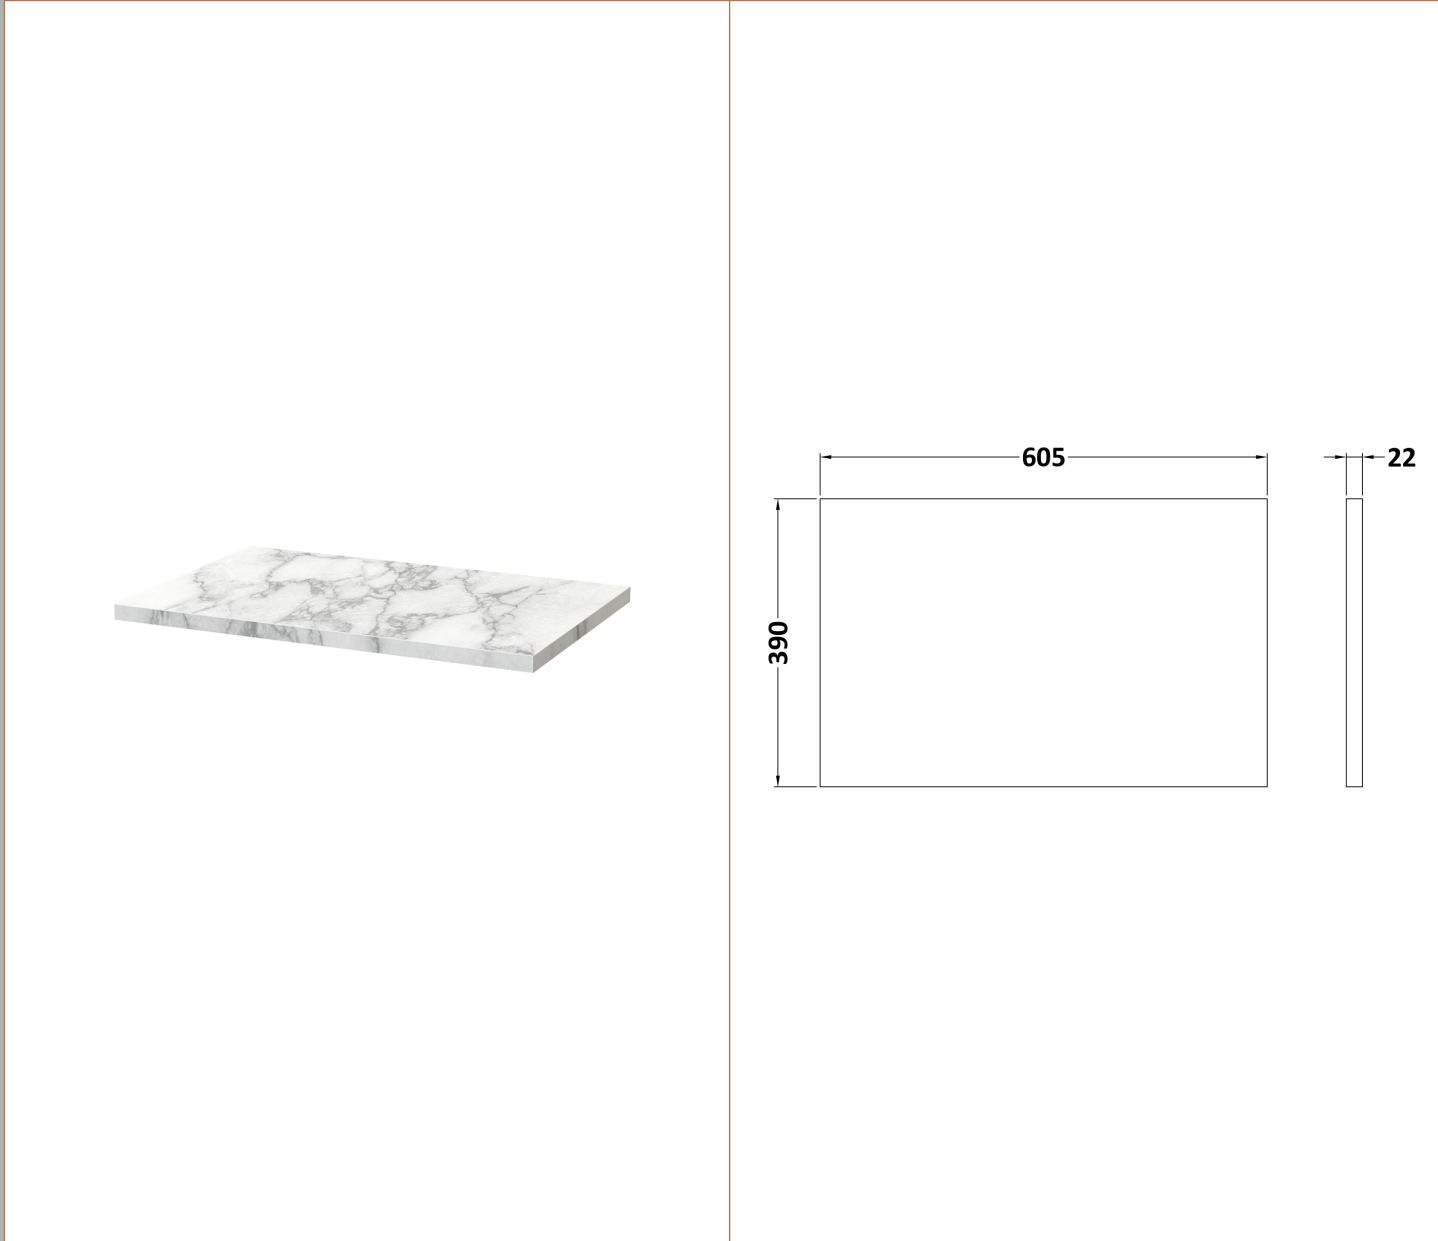

Sales Code: JNU2924LCM

Description: 600 Wh 2-Drawer Vanity & Laminate Top

Packaging Details

Barcode: 5056678456163

Sales Code: LCM600

Description: Laminate Worktop 605X390x22mm

Product Dimensions

Height (mm):	22
Width (mm):	605
Depth (mm):	390
Nett Weight (kg):	2

Packaging Dimensions

Height (mm):	25
Width (mm):	610
Depth (mm):	455
Gross Weight (kg):	2

Packaging Data

Box Colour:	Brown Cardboard Box
Box Qty:	1
Label Size:	100 x 50
Label Colour:	White Label
Label Qty:	1

Sales Code: NPF2924

Description: 600 W/H 2-Drawer Unit (385 Deep)

Product Dimensions

Height (mm):	539
Width (mm):	600
Depth (mm):	385
Nett Weight (kg):	22.5

Packaging Dimensions

Height (mm):	560
Width (mm):	620
Depth (mm):	405
Gross Weight (kg):	23

Packaging Data

Box Colour:	Brown Cardboard Box
Box Qty:	1
Label Size:	50 x 100
Label Colour:	White Label
Label Qty:	2

Outer Box Dimensions (If Applicable)

Height (mm):	
Width (mm):	
Depth (mm):	
Gross Weight (kg):	
Barcode:	5056678447642