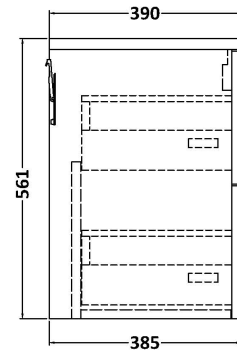

Sales Code: JNU2924LCM

Description: 600 Wh 2-Drawer Vanity & Laminate Top

Packaging Details

Barcode: 5056678456163

Sales Code: LCM600

Description: Laminate Worktop 605X390x22mm

Product Dimensions

Height (mm):	22
Width (mm):	605
Depth (mm):	390
Nett Weight (kg):	2

Packaging Dimensions

Height (mm):	25
Width (mm):	610
Depth (mm):	455
Gross Weight (kg):	2

Packaging Data

Box Colour:	Brown Cardboard Box
Box Qty:	1
Label Size:	100 x 50
Label Colour:	White Label
Label Qty:	1

Sales Code: NPF2924

Description: 600 W/H 2-Drawer Unit (385 Deep)

Product Dimensions

Height (mm):	539
Width (mm):	600
Depth (mm):	385
Nett Weight (kg):	22.5

Packaging Dimensions

Height (mm):	560
Width (mm):	620
Depth (mm):	405
Gross Weight (kg):	23

Packaging Data

Box Colour:	Brown Cardboard Box
Box Qty:	1
Label Size:	50 x 100
Label Colour:	White Label
Label Qty:	2

Outer Box Dimensions (If Applicable)

Height (mm):	
Width (mm):	
Depth (mm):	
Gross Weight (kg):	
Barcode:	5056678447642