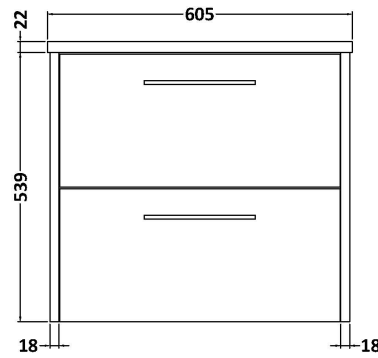

Sales Code: JNU2924LCM

Description: 600 Wh 2-Drawer Vanity & Laminate Top

Packaging Details

Barcode: 5056678456163

Sales Code: LCM600

Description: Laminate Worktop 605X390x22mm

Product Dimensions

Height (mm):	22
Width (mm):	605
Depth (mm):	390
Nett Weight (kg):	2

Packaging Dimensions

Height (mm):	25
Width (mm):	610
Depth (mm):	455
Gross Weight (kg):	2

Packaging Data

Box Colour:	Brown Cardboard Box
Box Qty:	1
Label Size:	100 x 50
Label Colour:	White Label
Label Qty:	1

Sales Code: NPF2924

Description: 600 W/H 2-Drawer Unit (385 Deep)

Product Dimensions

Height (mm):	539
Width (mm):	600
Depth (mm):	385
Nett Weight (kg):	22.5

Packaging Dimensions

Height (mm):	560
Width (mm):	620
Depth (mm):	405
Gross Weight (kg):	23

Packaging Data

Box Colour:	Brown Cardboard Box
Box Qty:	1
Label Size:	50 x 100
Label Colour:	White Label
Label Qty:	2

Outer Box Dimensions (If Applicable)

Height (mm):	
Width (mm):	
Depth (mm):	
Gross Weight (kg):	
Barcode:	5056678447642