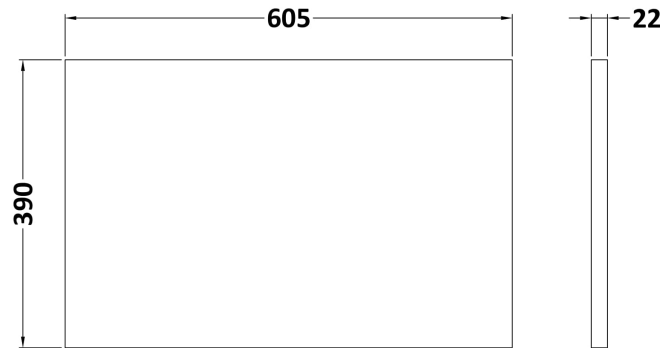

**Sales Code:** DFF1493LCM

**Description:** 600 W/H 2-Drawer Vanity & Laminate Top

**Packaging Details**

Barcode: 5056678455449

**Sales Code:** LCM600

**Description:** Laminate Worktop 605X390x22mm

**Product Dimensions**

Height (mm):	22
Width (mm):	605
Depth (mm):	390
Nett Weight (kg):	2

**Packaging Dimensions**

Height (mm):	25
Width (mm):	610
Depth (mm):	455
Gross Weight (kg):	2

**Packaging Data**

Box Colour:	Brown Cardboard Box
Box Qty:	1
Label Size:	100 x 50
Label Colour:	White Label
Label Qty:	1

Sales Code: FLU1493

Description: 600 W/H 2-Drawer Unit

**Product Dimensions**

Height (mm):	500
Width (mm):	600
Depth (mm):	383
Nett Weight (kg):	22.5

**Packaging Dimensions**

Height (mm):	520
Width (mm):	620
Depth (mm):	405
Gross Weight (kg):	23

**Packaging Data**

Box Colour:	Brown Cardboard Box - Printed
Box Qty:	0
Label Size:	0 x 0
Label Colour:	Not Applicable
Label Qty:	0

**Outer Box Dimensions (If Applicable)**

Height (mm):	
Width (mm):	
Depth (mm):	
Gross Weight (kg):	
Barcode:	5056462661056