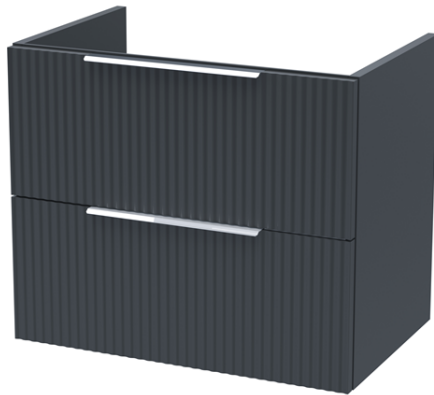

**Sales Code:** DFF1493LCM

**Description:** 600 W/H 2-Drawer Vanity & Laminate Top

**Packaging Details**

Barcode: 5056678455449

**Sales Code:** LCM600

**Description:** Laminate Worktop 605X390x22mm

**Product Dimensions**

Height (mm):	22
Width (mm):	605
Depth (mm):	390
Nett Weight (kg):	2

**Packaging Dimensions**

Height (mm):	25
Width (mm):	610
Depth (mm):	455
Gross Weight (kg):	2

**Packaging Data**

Box Colour:	Brown Cardboard Box
Box Qty:	1
Label Size:	100 x 50
Label Colour:	White Label
Label Qty:	1

**Outer Box Dimensions (If Applicable)**

Height (mm):	
Width (mm):	
Depth (mm):	
Gross Weight (kg):	
Barcode:	5056462624433

**Product Details**

Country of Origin:	United Kingdom
Fitting Instruction:	No
CE & UKCA:	N/A
FSC Certified Materials:	Yes
Colour:	Matt Carrera Marble
Construction Method:	Not Applicable
Construction Type:	Not Applicable
Cabinet Finish:	Not Applicable
Fascia Finish:	MFC Laminated
Cabinet Thickness (mm):	
Fascia Thickness (mm):	22
Drawer Included:	No
Drawer Type:	Not Applicable
No of Shelves:	0
Hinge Type:	Not Applicable
Hinge Included:	No
Adjustable Legs:	No, Not Required
Fixings Included:	No
Handle Style:	Not Applicable
Waste Shroud:	Not Applicable
Handle Included:	No
Handle Type:	Not Applicable

Sales Code: FLU1493

Description: 600 W/H 2-Drawer Unit

**Product Dimensions**

Height (mm):	500
Width (mm):	600
Depth (mm):	383
Nett Weight (kg):	22.5

**Packaging Dimensions**

Height (mm):	520
Width (mm):	620
Depth (mm):	405
Gross Weight (kg):	23