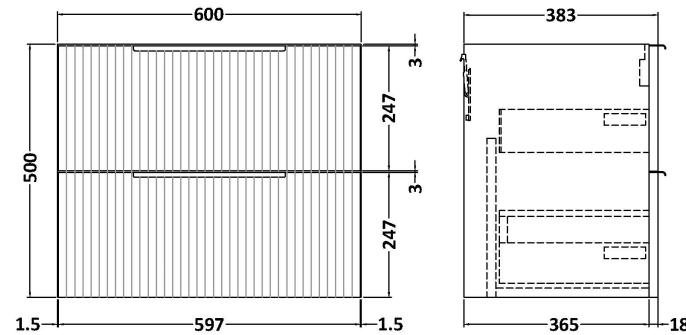

Height (mm):	22
Width (mm):	605
Depth (mm):	390
Nett Weight (kg):	2

**Packaging Dimensions**

Height (mm):	25
Width (mm):	610
Depth (mm):	455
Gross Weight (kg):	2

**Packaging Data**

Box Colour:	Brown Cardboard Box
Box Qty:	1
Label Size:	100 x 50
Label Colour:	White Label
Label Qty:	1

**Outer Box Dimensions (If Applicable)**

Height (mm):	
Width (mm):	
Depth (mm):	
Gross Weight (kg):	
Barcode:	5056462624433

**Product Details**

Country of Origin:	United Kingdom
Fitting Instruction:	No
CE & UKCA:	N/A
FSC Certified Materials:	Yes
Colour:	Matt Carrera Marble
Construction Method:	Not Applicable
Construction Type:	Not Applicable
Cabinet Finish:	Not Applicable
Fascia Finish:	MFC Laminated
Cabinet Thickness (mm):	
Fascia Thickness (mm):	22
Drawer Included:	No
Drawer Type:	Not Applicable
No of Shelves:	0
Hinge Type:	Not Applicable
Hinge Included:	No
Adjustable Legs:	No, Not Required
Fixings Included:	No
Handle Style:	Not Applicable
Waste Shroud:	Not Applicable
Handle Included:	No
Handle Type:	Not Applicable

Sales Code: FLU1493

Description: 600 W/H 2-Drawer Unit

**Product Dimensions**

Height (mm):	500
Width (mm):	600
Depth (mm):	383
Nett Weight (kg):	22.5

**Packaging Dimensions**

Height (mm):	520
Width (mm):	620
Depth (mm):	405
Gross Weight (kg):	23

**Packaging Data**

Box Colour:	Brown Cardboard Box - Printed
Box Qty:	0
Label Size:	0 x 0
Label Colour:	Not Applicable
Label Qty:	0

**Outer Box Dimensions (If Applicable)**

Height (mm):	
Width (mm):	
Depth (mm):	
Gross Weight (kg):	
Barcode:	5056462661056