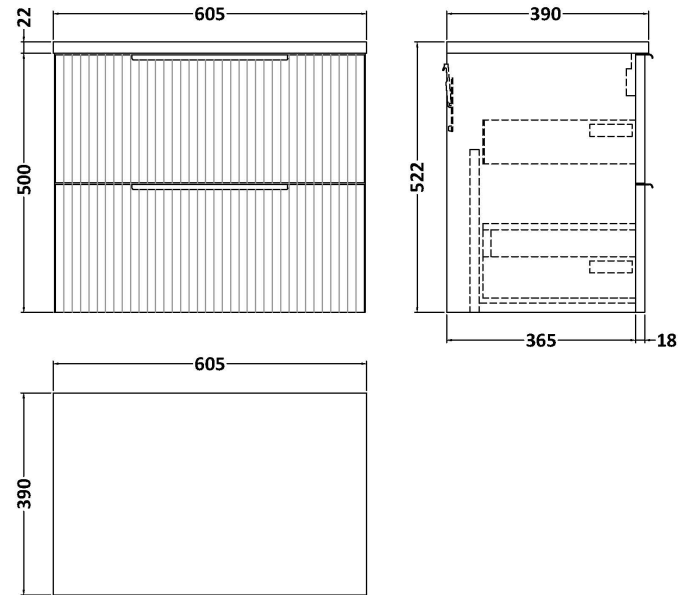

**Sales Code:** DFF1493LCM

**Description:** 600 W/H 2-Drawer Vanity & Laminate Top

**Packaging Details**

Barcode: 5056678455449

**Sales Code:** LCM600

**Description:** Laminate Worktop 605X390x22mm

**Product Dimensions**

Height (mm):	22
Width (mm):	605
Depth (mm):	390
Nett Weight (kg):	2

**Packaging Dimensions**

Height (mm):	25
Width (mm):	610
Depth (mm):	455
Gross Weight (kg):	2

**Packaging Data**

Box Colour:	Brown Cardboard Box
Box Qty:	1
Label Size:	100 x 50
Label Colour:	White Label
Label Qty:	1

**Outer Box Dimensions (If Applicable)**

Height (mm):	
Width (mm):	
Depth (mm):	
Gross Weight (kg):	
Barcode:	5056462624433

**Product Details**

Country of Origin:	United Kingdom
Fitting Instruction:	No
CE & UKCA:	N/A
FSC Certified Materials:	Yes
Colour:	Matt Carrera Marble
Construction Method:	Not Applicable
Construction Type:	Not Applicable
Cabinet Finish:	Not Applicable
Fascia Finish:	MFC Laminated
Cabinet Thickness (mm):	
Fascia Thickness (mm):	22
Drawer Included:	No
Drawer Type:	Not Applicable
No of Shelves:	0
Hinge Type:	Not Applicable
Hinge Included:	No
Adjustable Legs:	No, Not Required
Fixings Included:	No
Handle Style:	Not Applicable
Waste Shroud:	Not Applicable
Handle Included:	No
Handle Type:	Not Applicable

Sales Code: FLU1493

Description: 600 W/H 2-Drawer Unit

**Product Dimensions**

Height (mm):	500
Width (mm):	600
Depth (mm):	383
Nett Weight (kg):	22.5

**Packaging Dimensions**

Height (mm):	520
Width (mm):	620
Depth (mm):	405
Gross Weight (kg):	23