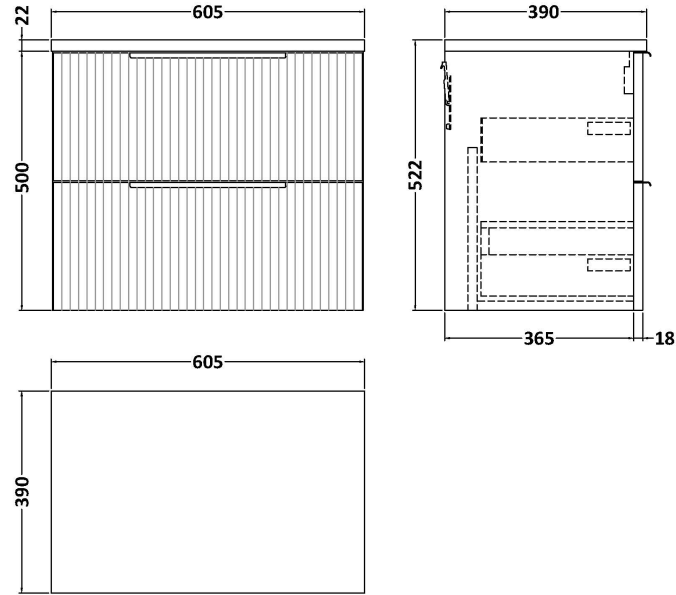

### Packaging Details

Barcode: 5056678455487

**Sales Code:** LCM600

**Description:** Laminate Worktop 605X390x22mm

**Product Dimensions**

Height (mm):	22
Width (mm):	605
Depth (mm):	390
Nett Weight (kg):	2

**Packaging Dimensions**

Height (mm):	25
Width (mm):	610
Depth (mm):	455
Gross Weight (kg):	2

**Packaging Data**

Box Colour:	Brown Cardboard Box
Box Qty:	1
Label Size:	100 x 50
Label Colour:	White Label
Label Qty:	1

### Product Dimensions

Height (mm):	500
Width (mm):	600
Depth (mm):	383
Nett Weight (kg):	22.5

### Packaging Dimensions

Height (mm):	520
Width (mm):	620
Depth (mm):	405
Gross Weight (kg):	23