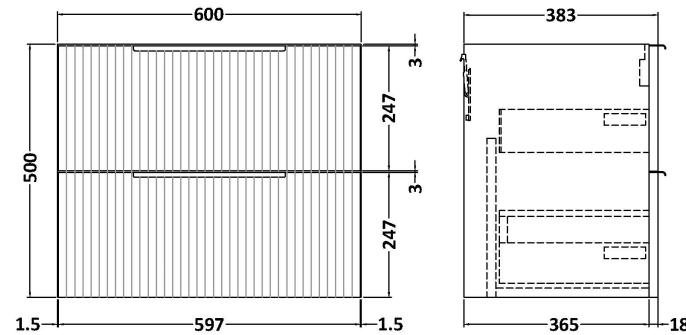

### Packaging Details

Barcode: 5056678455487

**Sales Code:** LCM600

**Description:** Laminate Worktop 605X390x22mm

**Product Dimensions**

Height (mm):	22
Width (mm):	605
Depth (mm):	390
Nett Weight (kg):	2

**Packaging Dimensions**

Height (mm):	25
Width (mm):	610
Depth (mm):	455
Gross Weight (kg):	2

**Packaging Data**

Box Colour:	Brown Cardboard Box
Box Qty:	1
Label Size:	100 x 50
Label Colour:	White Label
Label Qty:	1

### Product Dimensions

Height (mm):	500
Width (mm):	600
Depth (mm):	383
Nett Weight (kg):	22.5

### Packaging Dimensions

Height (mm):	520
Width (mm):	620
Depth (mm):	405
Gross Weight (kg):	23