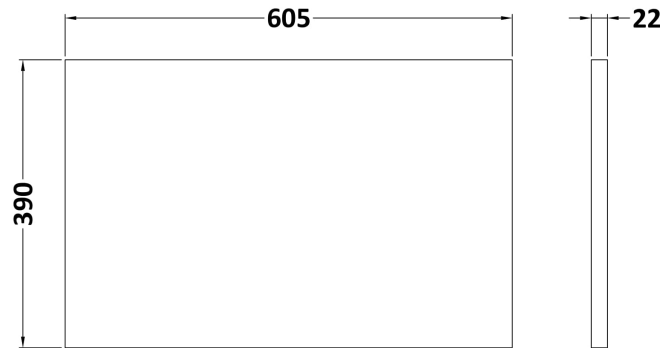

### Packaging Details

Barcode: 5056678455487

**Sales Code:** LCM600

**Description:** Laminate Worktop 605X390x22mm

**Product Dimensions**

Height (mm):	22
Width (mm):	605
Depth (mm):	390
Nett Weight (kg):	2

**Packaging Dimensions**

Height (mm):	25
Width (mm):	610
Depth (mm):	455
Gross Weight (kg):	2

**Packaging Data**

Box Colour:	Brown Cardboard Box
Box Qty:	1
Label Size:	100 x 50
Label Colour:	White Label
Label Qty:	1

### Product Dimensions

Height (mm):	500
Width (mm):	600
Depth (mm):	383
Nett Weight (kg):	22.5

### Packaging Dimensions

Height (mm):	520
Width (mm):	620
Depth (mm):	405
Gross Weight (kg):	23