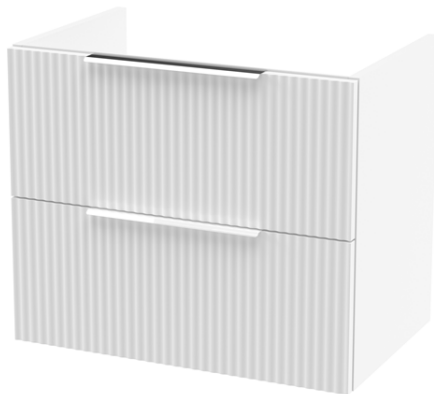

Sales Code: DFF193LCM

Description: 600 W/H 2-Drawer Vanity & Laminate Top

### Packaging Details

Barcode: 5056678455487

**Sales Code:** LCM600

**Description:** Laminate Worktop 605X390x22mm

**Product Dimensions**

Height (mm):	22
Width (mm):	605
Depth (mm):	390
Nett Weight (kg):	2

**Outer Box Dimensions (If Applicable)**

Height (mm):	
Width (mm):	
Depth (mm):	
Gross Weight (kg):	
Barcode:	5056462624433

**Product Details**

Country of Origin:	United Kingdom
Fitting Instruction:	No
CE & UKCA:	N/A
FSC Certified Materials:	Yes
Colour:	Matt Carrera Marble
Construction Method:	Not Applicable
Construction Type:	Not Applicable
Cabinet Finish:	Not Applicable
Fascia Finish:	MFC Laminated
Cabinet Thickness (mm):	
Fascia Thickness (mm):	22
Drawer Included:	No
Drawer Type:	Not Applicable
No of Shelves:	0
Hinge Type:	Not Applicable
Hinge Included:	No
Adjustable Legs:	No, Not Required
Fixings Included:	No
Handle Style:	Not Applicable
Waste Shroud:	Not Applicable
Handle Included:	No
Handle Type:	Not Applicable

Sales Code: FLU193

Description: 600 W/H 2-Drawer Unit