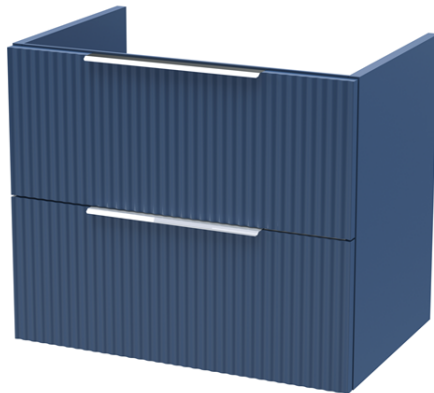

Sales Code: DFF393LCM

Description: 600 W/H 2-Drawer Vanity & Laminate Top

**Packaging Dimensions**

Height (mm):	25
Width (mm):	610
Depth (mm):	455
Gross Weight (kg):	2

**Packaging Data**

Box Colour:	Brown Cardboard Box
Box Qty:	1
Label Size:	100 x 50
Label Colour:	White Label
Label Qty:	1

**Outer Box Dimensions (If Applicable)**

Height (mm):	
Width (mm):	
Depth (mm):	
Gross Weight (kg):	
Barcode:	5056462624433

**Product Details**

Country of Origin:	United Kingdom
Fitting Instruction:	No
CE & UKCA:	N/A
FSC Certified Materials:	Yes
Colour:	Matt Carrera Marble
Construction Method:	Not Applicable
Construction Type:	Not Applicable
Cabinet Finish:	Not Applicable
Fascia Finish:	MFC Laminated
Cabinet Thickness (mm):	
Fascia Thickness (mm):	22
Drawer Included:	No
Drawer Type:	Not Applicable
No of Shelves:	0
Hinge Type:	Not Applicable
Hinge Included:	No
Adjustable Legs:	No, Not Required
Fixings Included:	No
Handle Style:	Not Applicable
Waste Shroud:	Not Applicable
Handle Included:	No
Handle Type:	Not Applicable

### Product Dimensions

Height (mm):	500
Width (mm):	600
Depth (mm):	383
Nett Weight (kg):	22.5