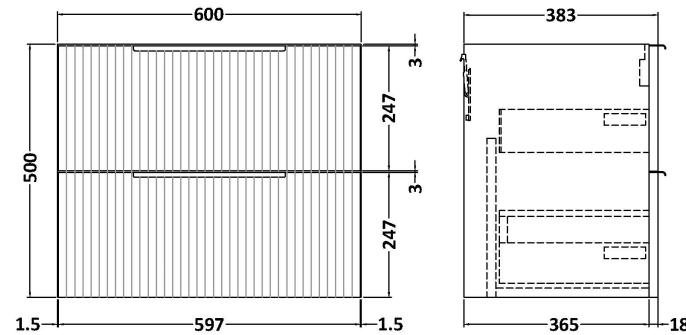

### Packaging Details

Barcode: 5056678455562

**Sales Code:** LCM600

**Description:** Laminate Worktop 605X390x22mm

**Product Dimensions**

Height (mm):	22
Width (mm):	605
Depth (mm):	390
Nett Weight (kg):	2

**Packaging Dimensions**

Height (mm):	25
Width (mm):	610
Depth (mm):	455
Gross Weight (kg):	2

**Packaging Data**

Box Colour:	Brown Cardboard Box
Box Qty:	1
Label Size:	100 x 50
Label Colour:	White Label
Label Qty:	1

### Product Dimensions

Height (mm):	500
Width (mm):	600
Depth (mm):	383
Nett Weight (kg):	22.5

### Packaging Dimensions

Height (mm):	520
Width (mm):	620
Depth (mm):	405
Gross Weight (kg):	23