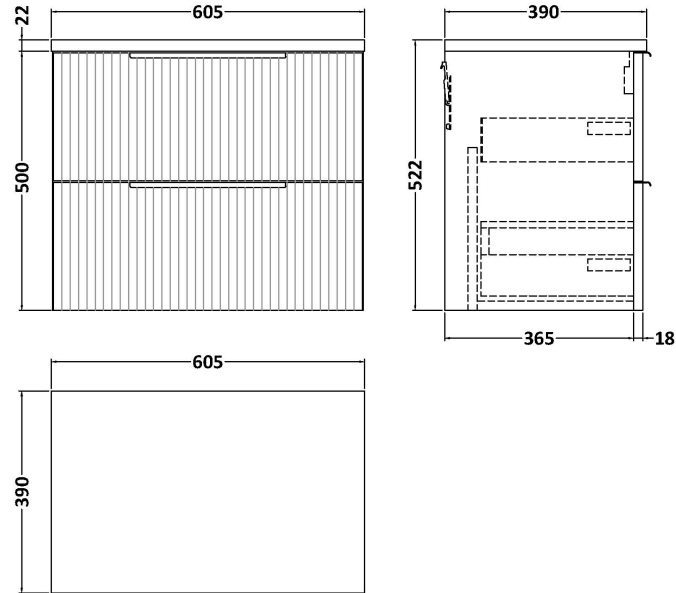

### Packaging Details

Barcode: 5056678455562

**Sales Code:** LCM600

**Description:** Laminate Worktop 605X390x22mm

**Product Dimensions**

Height (mm):	22
Width (mm):	605
Depth (mm):	390
Nett Weight (kg):	2

**Packaging Dimensions**

Height (mm):	25
Width (mm):	610
Depth (mm):	455
Gross Weight (kg):	2

**Packaging Data**

Box Colour:	Brown Cardboard Box
Box Qty:	1
Label Size:	100 x 50
Label Colour:	White Label
Label Qty:	1

### Product Dimensions

Height (mm):	500
Width (mm):	600
Depth (mm):	383
Nett Weight (kg):	22.5

### Packaging Dimensions

Height (mm):	520
Width (mm):	620
Depth (mm):	405
Gross Weight (kg):	23