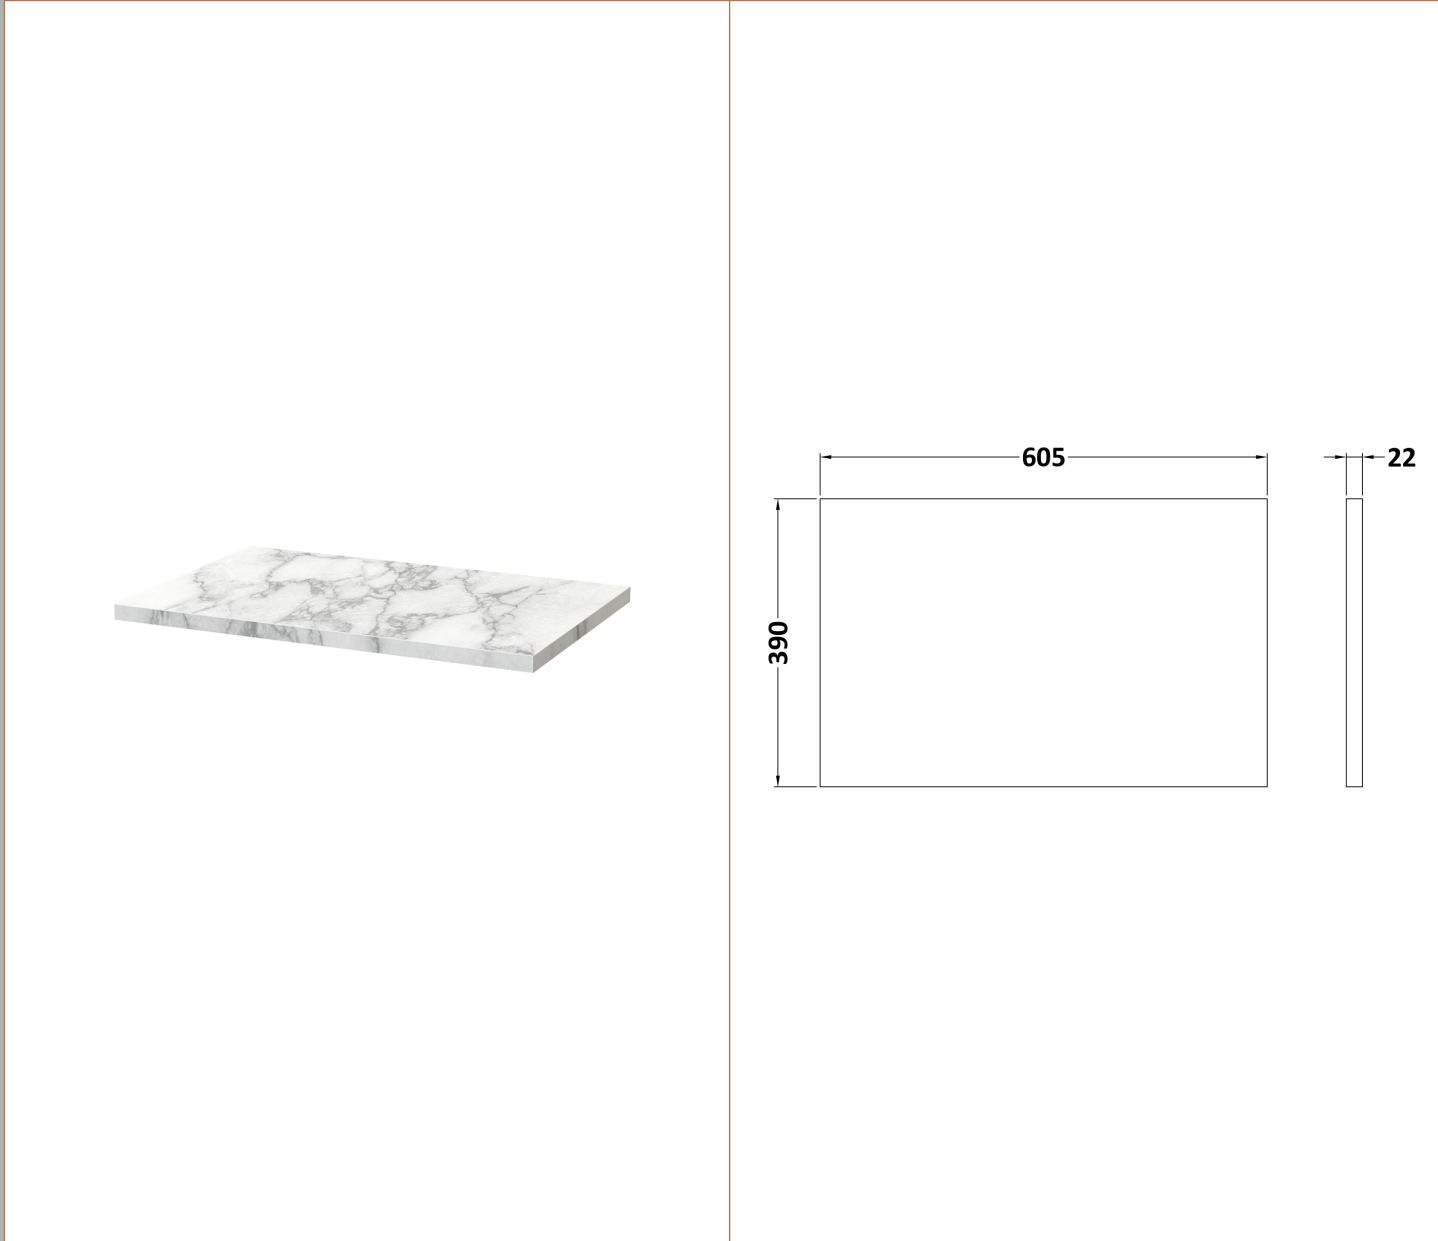

Sales Code: DFF393LCM

Description: 600 W/H 2-Drawer Vanity & Laminate Top

### Packaging Details

Barcode: 5056678455562

**Sales Code:** LCM600

**Description:** Laminate Worktop 605X390x22mm

**Product Dimensions**

Height (mm):	22
Width (mm):	605
Depth (mm):	390
Nett Weight (kg):	2

**Packaging Dimensions**

Height (mm):	25
Width (mm):	610
Depth (mm):	455
Gross Weight (kg):	2

**Packaging Data**

Box Colour:	Brown Cardboard Box
Box Qty:	1
Label Size:	100 x 50
Label Colour:	White Label
Label Qty:	1

### Product Dimensions

Height (mm):	500
Width (mm):	600
Depth (mm):	383
Nett Weight (kg):	22.5