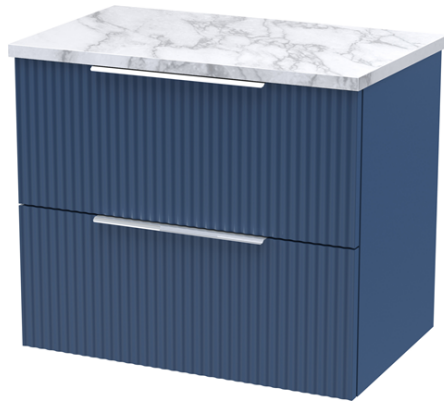

Sales Code: DFF393LCM

Description: 600 W/H 2-Drawer Vanity & Laminate Top

### Packaging Details

Barcode: 5056678455562

**Sales Code:** LCM600

**Description:** Laminate Worktop 605X390x22mm

**Product Dimensions**

Height (mm):	22
Width (mm):	605
Depth (mm):	390
Nett Weight (kg):	2

### Product Dimensions

Height (mm):	500
Width (mm):	600
Depth (mm):	383
Nett Weight (kg):	22.5