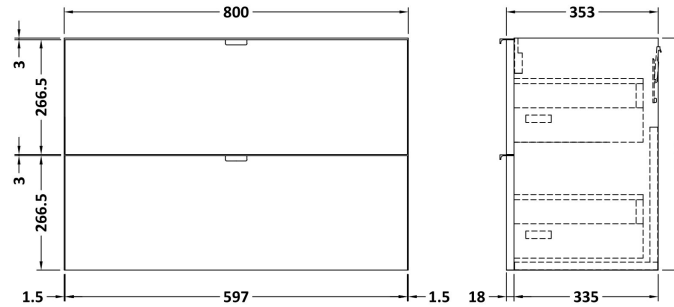

Packaging Dimensions

Height (mm):	855
Width (mm):	420
Depth (mm):	200
Gross Weight (kg):	12

Packaging Data

Box Colour:	Brown Cardboard Box - Printed
Box Qty:	1
Label Size:	100 x 50
Label Colour:	White Label
Label Qty:	2

Outer Box Dimensions (If Applicable)

Height (mm):	
Width (mm):	
Depth (mm):	
Gross Weight (kg):	
Barcode:	5056211875796

Product Details

Country of Origin:	China
Fitting Instruction:	No
Certification: CE & UKCA:	No WRAS: N/A WRAS No: N/A
Product Material:	Vitreous China
Fixing Supplied:	No

Sales Code: OFF3039

Description: 800 2-Drawer Wall Hung Unit (355mm)

Product Dimensions

Height (mm):	540
Width (mm):	800
Depth (mm):	383
Nett Weight (kg):	25.5

Packaging Dimensions

Height (mm):	375
Width (mm):	820
Depth (mm):	560
Gross Weight (kg):	26

Packaging Data

Box Colour:	Brown Cardboard Box
Box Qty:	1
Label Size:	100 x 50
Label Colour:	White Label
Label Qty:	2

Outer Box Dimensions (If Applicable)

Height (mm):	
Width (mm):	
Depth (mm):	
Gross Weight (kg):	
Barcode:	5056678436943