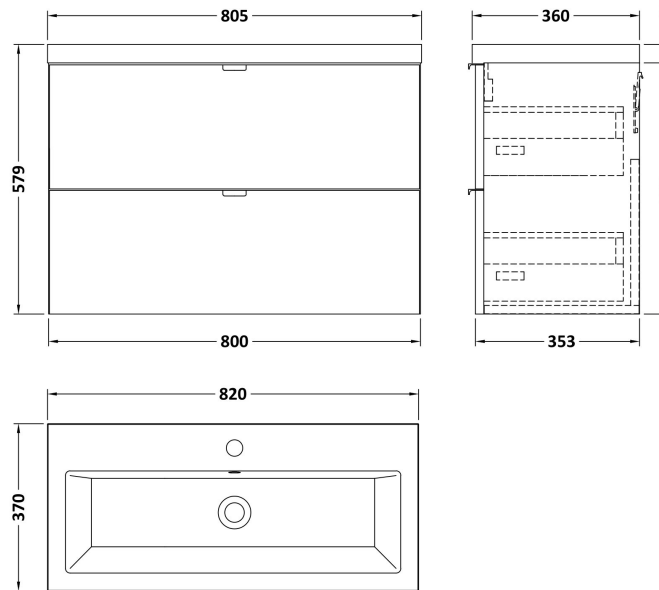

Sales Code: CBI3031A

Description: 800 Wall Hung 2-Drawer Unit & Basin

Packaging Details

Barcode: 5056678453698

Sales Code: CBM315

Description: Ceramic Rear Tap Basin 805X360

Product Dimensions

Height (mm):	150
Width (mm):	805
Depth (mm):	360
Nett Weight (kg):	12

Packaging Dimensions

Height (mm):	855
Width (mm):	420
Depth (mm):	200
Gross Weight (kg):	12

Packaging Data

Box Colour:	Brown Cardboard Box - Printed
Box Qty:	1
Label Size:	100 x 50
Label Colour:	White Label
Label Qty:	2

Outer Box Dimensions (If Applicable)

Height (mm):	
Width (mm):	
Depth (mm):	
Gross Weight (kg):	
Barcode:	5056211875796

Product Details

Country of Origin:	China
Fitting Instruction:	No
Certification: CE & UKCA:	No WRAS: N/A WRAS No: N/A
Product Material:	Vitreous China
Fixing Supplied:	No

Sales Code: OFF3039

Description: 800 2-Drawer Wall Hung Unit (355mm)

Product Dimensions

Height (mm):	540
Width (mm):	800
Depth (mm):	383
Nett Weight (kg):	25.5

Packaging Dimensions

Height (mm):	375
Width (mm):	820
Depth (mm):	560
Gross Weight (kg):	26