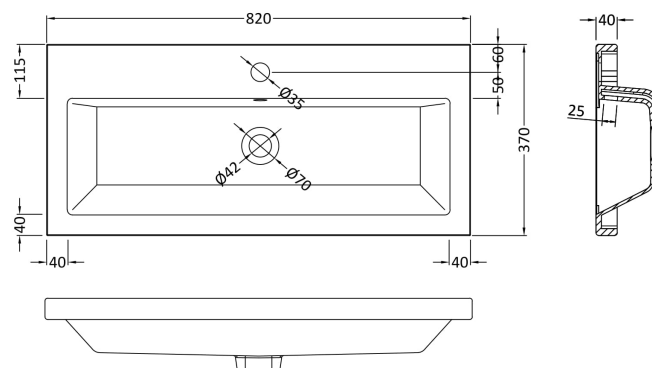

Sales Code: CBI3031A

Description: 800 Wall Hung 2-Drawer Unit & Basin

Packaging Details

Barcode: 5056678453698

Sales Code: CBM315

Description: Ceramic Rear Tap Basin 805X360

Product Dimensions

Height (mm):	150
Width (mm):	805
Depth (mm):	360
Nett Weight (kg):	12

Packaging Dimensions

Height (mm):	855
Width (mm):	420
Depth (mm):	200
Gross Weight (kg):	12

Packaging Data

Box Colour:	Brown Cardboard Box - Printed
Box Qty:	1
Label Size:	100 x 50
Label Colour:	White Label
Label Qty:	2

Outer Box Dimensions (If Applicable)

Height (mm):	
Width (mm):	
Depth (mm):	
Gross Weight (kg):	
Barcode:	5056211875796

Product Details

Country of Origin:	China
Fitting Instruction:	No
Certification: CE & UKCA:	No WRAS: N/A WRAS No: N/A
Product Material:	Vitreous China
Fixing Supplied:	No

Sales Code: OFF3039

Description: 800 2-Drawer Wall Hung Unit (355mm)

Product Dimensions

Height (mm):	540
Width (mm):	800
Depth (mm):	383
Nett Weight (kg):	25.5

Packaging Dimensions

Height (mm):	375
Width (mm):	820
Depth (mm):	560
Gross Weight (kg):	26