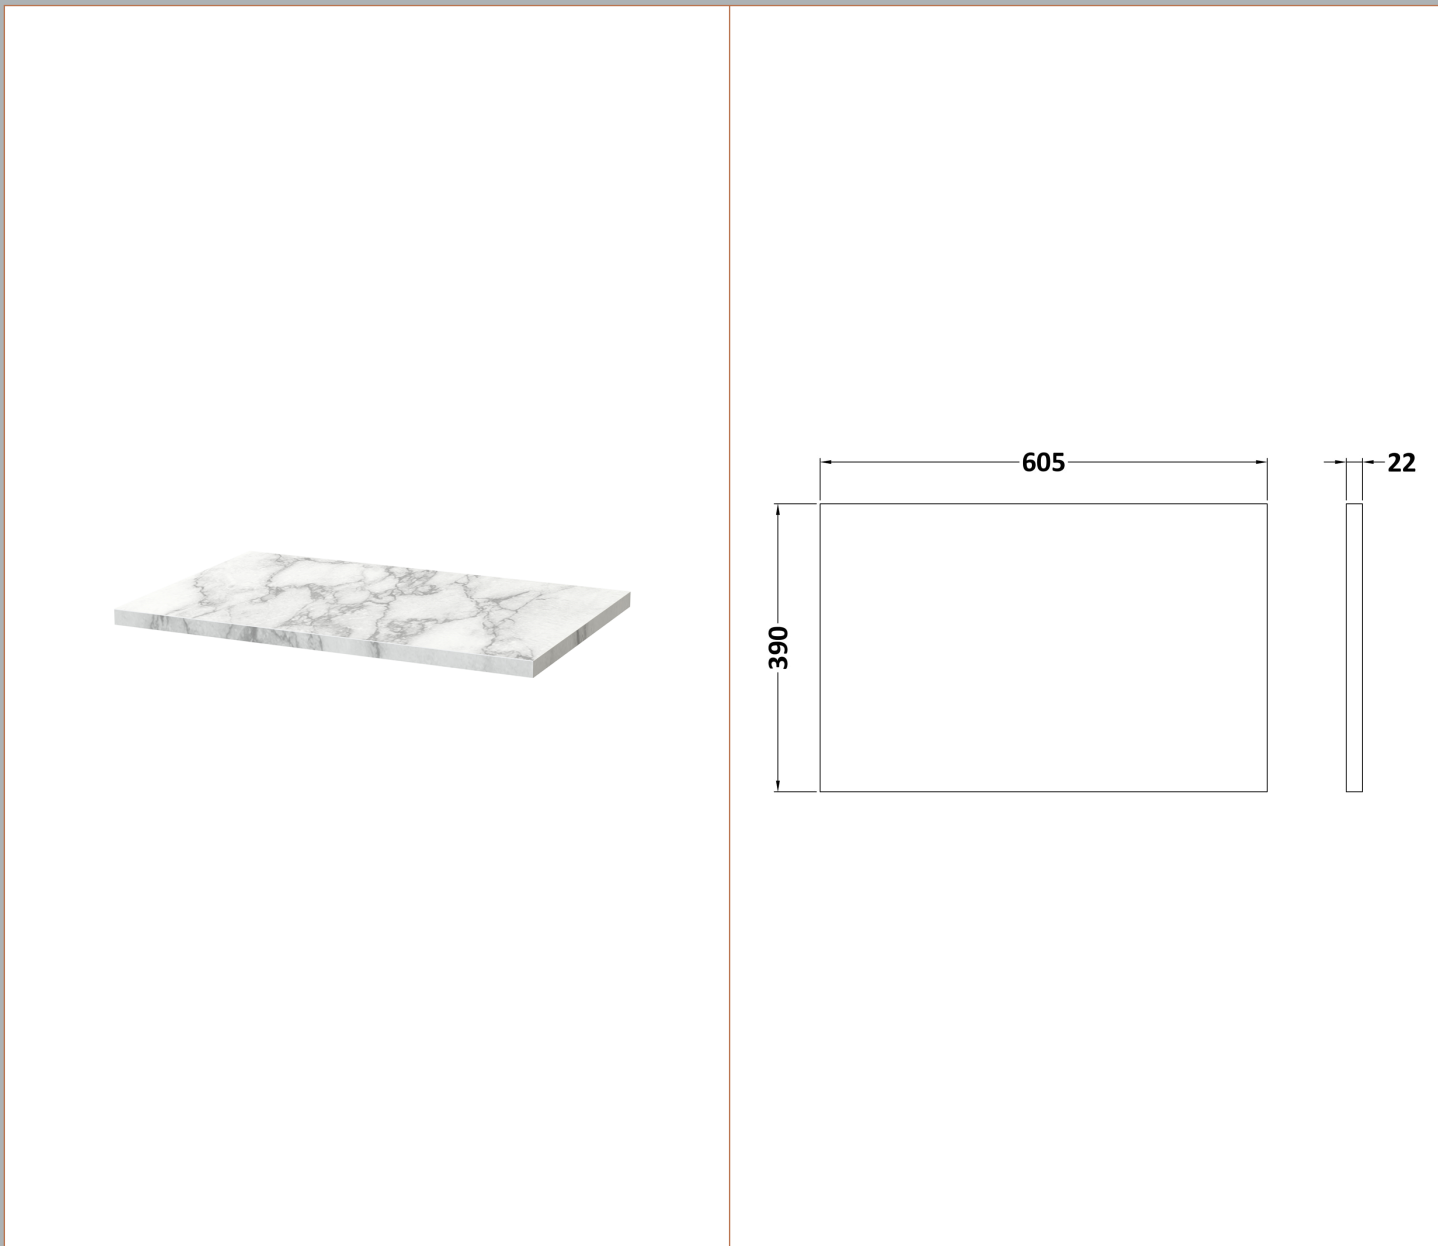

Sales Code: JNU1822LCM

Description: 600 Wh Single Drawer Vanity & Laminate T

Packaging Details

Barcode: 5056678455944

Sales Code: LCM600

Description: Laminate Worktop 605X390x22mm

Product Dimensions

Height (mm):	22
Width (mm):	605
Depth (mm):	390
Nett Weight (kg):	2

Packaging Dimensions

Height (mm):	25
Width (mm):	610
Depth (mm):	455
Gross Weight (kg):	2

Packaging Data

Box Colour:	Brown Cardboard Box
Box Qty:	1
Label Size:	100 x 50
Label Colour:	White Label
Label Qty:	1

Sales Code: NPF1822

Description: 600 W/H 1-Drawer Unit (385 Deep)

Product Dimensions

Height (mm):	359
Width (mm):	600
Depth (mm):	385
Nett Weight (kg):	13

Packaging Dimensions

Height (mm):	380
Width (mm):	620
Depth (mm):	405
Gross Weight (kg):	13.5

Packaging Data

Box Colour:	Brown Cardboard Box
Box Qty:	1
Label Size:	50 x 100
Label Colour:	White Label
Label Qty:	2

Outer Box Dimensions (If Applicable)

Height (mm):	
Width (mm):	
Depth (mm):	
Gross Weight (kg):	
Barcode:	5056462657172