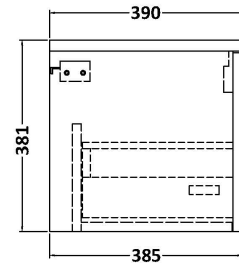

Sales Code: JNU1822LCM

Description: 600 Wh Single Drawer Vanity & Laminate T

Packaging Details

Barcode: 5056678455944

Sales Code: LCM600

Description: Laminate Worktop 605X390x22mm

Product Dimensions

Height (mm):	22
Width (mm):	605
Depth (mm):	390
Nett Weight (kg):	2

Packaging Dimensions

Height (mm):	25
Width (mm):	610
Depth (mm):	455
Gross Weight (kg):	2

Packaging Data

Box Colour:	Brown Cardboard Box
Box Qty:	1
Label Size:	100 x 50
Label Colour:	White Label
Label Qty:	1

Outer Box Dimensions (If Applicable)

Height (mm):	
Width (mm):	
Depth (mm):	
Gross Weight (kg):	
Barcode:	5056462624433

Product Details

Country of Origin:	United Kingdom
Fitting Instruction:	No
CE & UKCA:	N/A
FSC Certified Materials:	Yes
Colour:	Matt Carrera Marble
Construction Method:	Not Applicable
Construction Type:	Not Applicable
Cabinet Finish:	Not Applicable
Fascia Finish:	MFC Laminated
Cabinet Thickness (mm):	
Fascia Thickness (mm):	22
Drawer Included:	No
Drawer Type:	Not Applicable
No of Shelves:	0
Hinge Type:	Not Applicable
Hinge Included:	No
Adjustable Legs:	No, Not Required
Fixings Included:	No
Handle Style:	Not Applicable
Waste Shroud:	Not Applicable
Handle Included:	No
Handle Type:	Not Applicable

Sales Code: NPF1822

Description: 600 W/H 1-Drawer Unit (385 Deep)

Product Dimensions

Height (mm):	359
Width (mm):	600
Depth (mm):	385
Nett Weight (kg):	13

Packaging Dimensions

Height (mm):	380
Width (mm):	620
Depth (mm):	405
Gross Weight (kg):	13.5