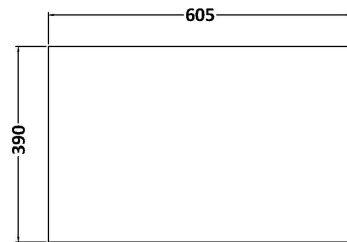

Sales Code: JNU1822LCM

Description: 600 Wh Single Drawer Vanity & Laminate T

Packaging Details

Barcode: 5056678455944

Sales Code: LCM600

Description: Laminate Worktop 605X390x22mm

Product Dimensions

Height (mm):	22
Width (mm):	605
Depth (mm):	390
Nett Weight (kg):	2

Packaging Dimensions

Height (mm):	25
Width (mm):	610
Depth (mm):	455
Gross Weight (kg):	2

Packaging Data

Box Colour:	Brown Cardboard Box
Box Qty:	1
Label Size:	100 x 50
Label Colour:	White Label
Label Qty:	1

Sales Code: NPF1822

Description: 600 W/H 1-Drawer Unit (385 Deep)

Product Dimensions

Height (mm):	359
Width (mm):	600
Depth (mm):	385
Nett Weight (kg):	13

Packaging Dimensions

Height (mm):	380
Width (mm):	620
Depth (mm):	405
Gross Weight (kg):	13.5

Packaging Data

Box Colour:	Brown Cardboard Box
Box Qty:	1
Label Size:	50 x 100
Label Colour:	White Label
Label Qty:	2

Outer Box Dimensions (If Applicable)

Height (mm):	
Width (mm):	
Depth (mm):	
Gross Weight (kg):	
Barcode:	5056462657172