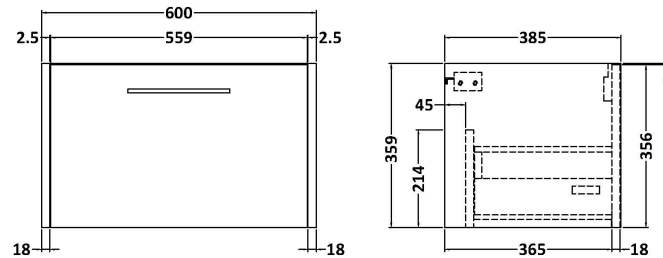

Packaging Dimensions

Height (mm):	25
Width (mm):	610
Depth (mm):	455
Gross Weight (kg):	2

Packaging Data

Box Colour:	Brown Cardboard Box
Box Qty:	1
Label Size:	100 x 50
Label Colour:	White Label
Label Qty:	1

Outer Box Dimensions (If Applicable)

Height (mm):	
Width (mm):	
Depth (mm):	
Gross Weight (kg):	
Barcode:	5056462624433

Product Details

Country of Origin:	United Kingdom
Fitting Instruction:	No
CE & UKCA:	N/A
FSC Certified Materials:	Yes
Colour:	Matt Carrera Marble
Construction Method:	Not Applicable
Construction Type:	Not Applicable
Cabinet Finish:	Not Applicable
Fascia Finish:	MFC Laminated
Cabinet Thickness (mm):	
Fascia Thickness (mm):	22
Drawer Included:	No
Drawer Type:	Not Applicable
No of Shelves:	0
Hinge Type:	Not Applicable
Hinge Included:	No
Adjustable Legs:	No, Not Required
Fixings Included:	No
Handle Style:	Not Applicable
Waste Shroud:	Not Applicable
Handle Included:	No
Handle Type:	Not Applicable

Sales Code: NPF1822

Description: 600 W/H 1-Drawer Unit (385 Deep)

Product Dimensions

Height (mm):	359
Width (mm):	600
Depth (mm):	385
Nett Weight (kg):	13

Packaging Dimensions

Height (mm):	380
Width (mm):	620
Depth (mm):	405
Gross Weight (kg):	13.5

Packaging Data

Box Colour:	Brown Cardboard Box
Box Qty:	1
Label Size:	50 x 100
Label Colour:	White Label
Label Qty:	2

Outer Box Dimensions (If Applicable)

Height (mm):	
Width (mm):	
Depth (mm):	
Gross Weight (kg):	
Barcode:	5056462657172