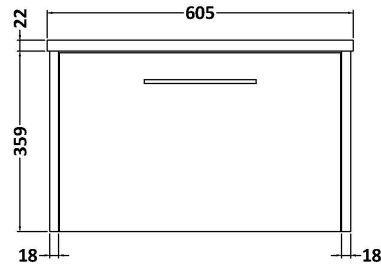

Sales Code: JNU1822LCM

Description: 600 Wh Single Drawer Vanity & Laminate T

Packaging Details

Barcode: 5056678455944

Sales Code: LCM600

Description: Laminate Worktop 605X390x22mm

Product Dimensions

Height (mm):	22
Width (mm):	605
Depth (mm):	390
Nett Weight (kg):	2

Packaging Dimensions

Height (mm):	25
Width (mm):	610
Depth (mm):	455
Gross Weight (kg):	2

Packaging Data

Box Colour:	Brown Cardboard Box
Box Qty:	1
Label Size:	100 x 50
Label Colour:	White Label
Label Qty:	1

Sales Code: NPF1822

Description: 600 W/H 1-Drawer Unit (385 Deep)

Product Dimensions

Height (mm):	359
Width (mm):	600
Depth (mm):	385
Nett Weight (kg):	13

Packaging Dimensions

Height (mm):	380
Width (mm):	620
Depth (mm):	405
Gross Weight (kg):	13.5

Packaging Data

Box Colour:	Brown Cardboard Box
Box Qty:	1
Label Size:	50 x 100
Label Colour:	White Label
Label Qty:	2

Outer Box Dimensions (If Applicable)

Height (mm):	
Width (mm):	
Depth (mm):	
Gross Weight (kg):	
Barcode:	5056462657172