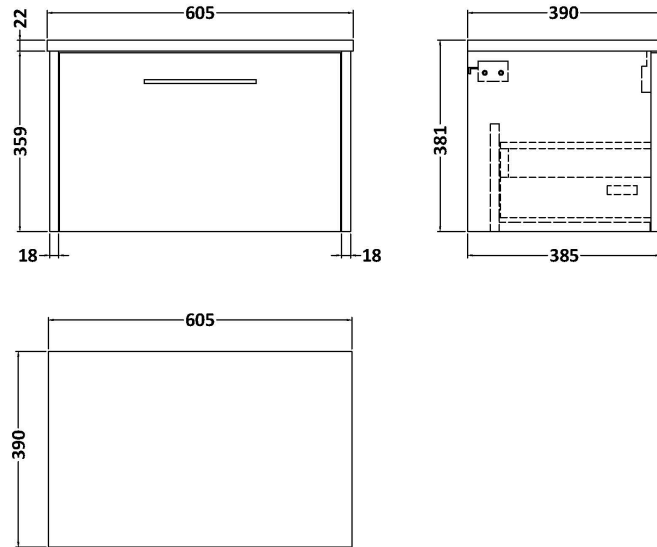

### Packaging Details

Barcode: 5056678456040

**Sales Code:** LCM600

**Description:** Laminate Worktop 605X390x22mm

**Product Dimensions**

Height (mm):	22
Width (mm):	605
Depth (mm):	390
Nett Weight (kg):	2

**Packaging Dimensions**

Height (mm):	25
Width (mm):	610
Depth (mm):	455
Gross Weight (kg):	2

**Packaging Data**

Box Colour:	Brown Cardboard Box
Box Qty:	1
Label Size:	100 x 50
Label Colour:	White Label
Label Qty:	1

### Product Dimensions

Height (mm):	359
Width (mm):	600
Depth (mm):	385
Nett Weight (kg):	13

### Packaging Dimensions

Height (mm):	380
Width (mm):	620
Depth (mm):	405
Gross Weight (kg):	13.5