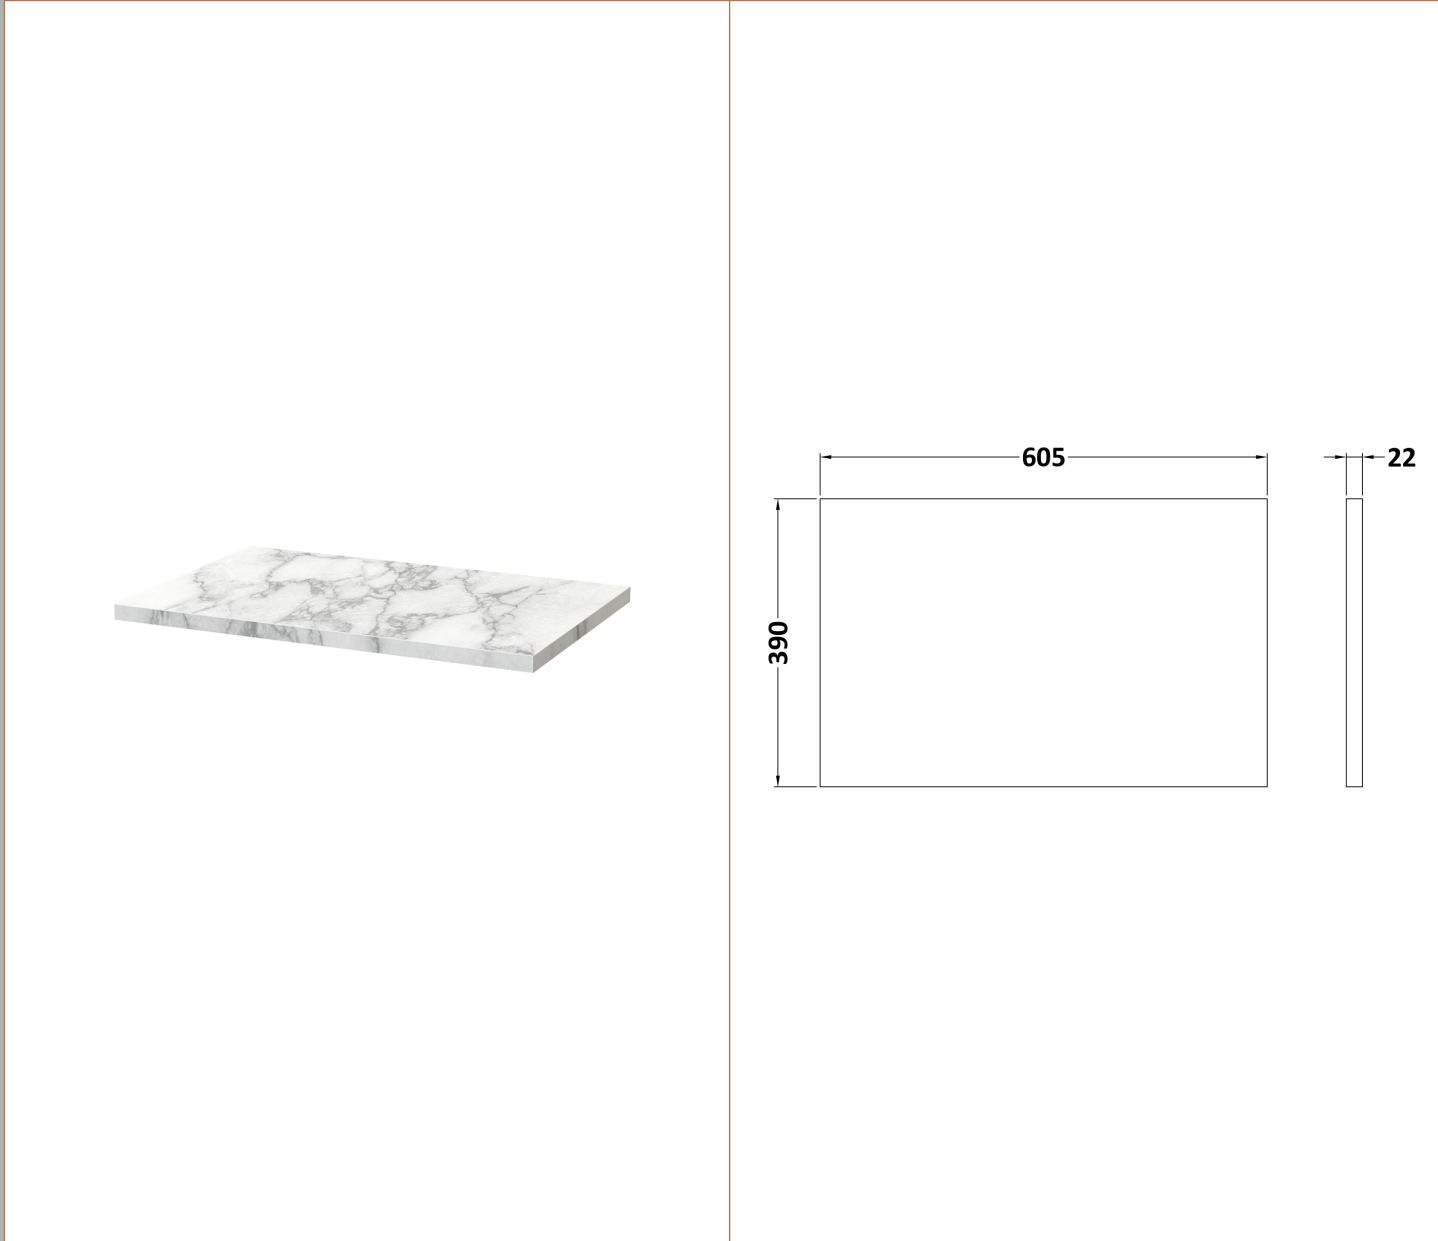

### Packaging Details

Barcode: 5056678456040

**Sales Code:** LCM600

**Description:** Laminate Worktop 605X390x22mm

**Product Dimensions**

Height (mm):	22
Width (mm):	605
Depth (mm):	390
Nett Weight (kg):	2

**Packaging Dimensions**

Height (mm):	25
Width (mm):	610
Depth (mm):	455
Gross Weight (kg):	2

**Packaging Data**

Box Colour:	Brown Cardboard Box
Box Qty:	1
Label Size:	100 x 50
Label Colour:	White Label
Label Qty:	1

### Product Dimensions

Height (mm):	359
Width (mm):	600
Depth (mm):	385
Nett Weight (kg):	13

### Packaging Dimensions

Height (mm):	380
Width (mm):	620
Depth (mm):	405
Gross Weight (kg):	13.5