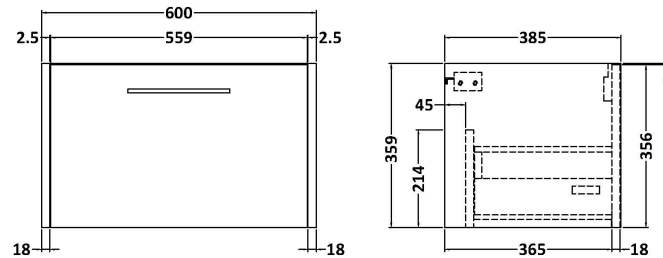

### Packaging Details

Barcode: 5056678456040

**Sales Code:** LCM600

**Description:** Laminate Worktop 605X390x22mm

**Product Dimensions**

Height (mm):	22
Width (mm):	605
Depth (mm):	390
Nett Weight (kg):	2

**Packaging Dimensions**

Height (mm):	25
Width (mm):	610
Depth (mm):	455
Gross Weight (kg):	2

**Packaging Data**

Box Colour:	Brown Cardboard Box
Box Qty:	1
Label Size:	100 x 50
Label Colour:	White Label
Label Qty:	1

### Product Dimensions

Height (mm):	359
Width (mm):	600
Depth (mm):	385
Nett Weight (kg):	13

### Packaging Dimensions

Height (mm):	380
Width (mm):	620
Depth (mm):	405
Gross Weight (kg):	13.5