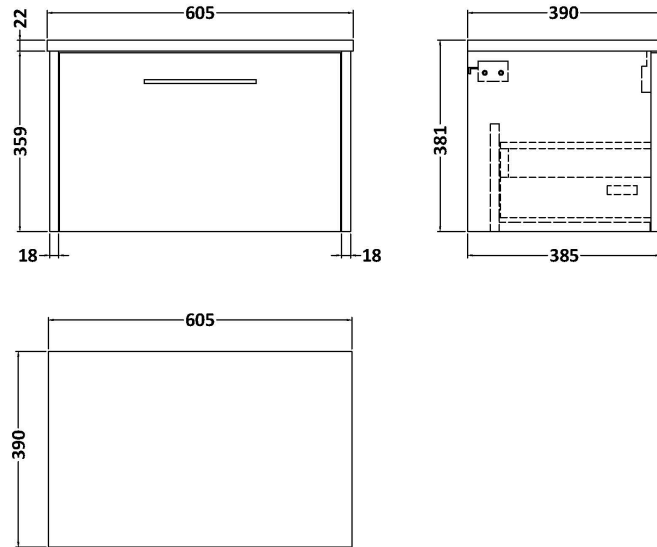

Sales Code: JNU2922LCM

Description: 600 Wh Single Drawer Vanity & Laminate T

Packaging Details

Barcode: 5056678456149

Sales Code: LCM600

Description: Laminate Worktop 605X390x22mm

Product Dimensions

Height (mm):	22
Width (mm):	605
Depth (mm):	390
Nett Weight (kg):	2

Packaging Dimensions

Height (mm):	25
Width (mm):	610
Depth (mm):	455
Gross Weight (kg):	2

Packaging Data

Box Colour:	Brown Cardboard Box
Box Qty:	1
Label Size:	100 x 50
Label Colour:	White Label
Label Qty:	1

Sales Code: NPF2922

Description: 600 W/H 1-Drawer Unit (385 Deep)

Product Dimensions

Height (mm):	359
Width (mm):	600
Depth (mm):	385
Nett Weight (kg):	13

Packaging Dimensions

Height (mm):	380
Width (mm):	620
Depth (mm):	405
Gross Weight (kg):	13.5

Packaging Data

Box Colour:	Brown Cardboard Box
Box Qty:	1
Label Size:	50 x 100
Label Colour:	White Label
Label Qty:	2

Outer Box Dimensions (If Applicable)

Height (mm):	
Width (mm):	
Depth (mm):	
Gross Weight (kg):	
Barcode:	5056678447628