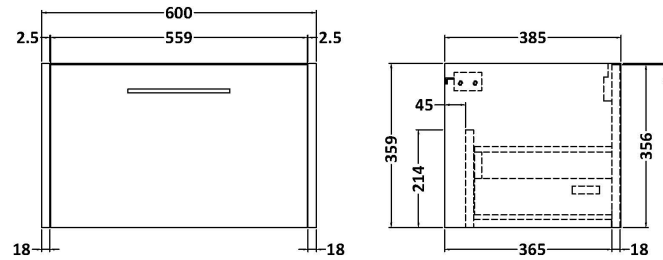

Packaging Dimensions

Height (mm):	25
Width (mm):	610
Depth (mm):	455
Gross Weight (kg):	2

Packaging Data

Box Colour:	Brown Cardboard Box
Box Qty:	1
Label Size:	100 x 50
Label Colour:	White Label
Label Qty:	1

Outer Box Dimensions (If Applicable)

Height (mm):	
Width (mm):	
Depth (mm):	
Gross Weight (kg):	
Barcode:	5056462624433

Product Details

Country of Origin:	United Kingdom
Fitting Instruction:	No
CE & UKCA:	N/A
FSC Certified Materials:	Yes
Colour:	Matt Carrera Marble
Construction Method:	Not Applicable
Construction Type:	Not Applicable
Cabinet Finish:	Not Applicable
Fascia Finish:	MFC Laminated
Cabinet Thickness (mm):	
Fascia Thickness (mm):	22
Drawer Included:	No
Drawer Type:	Not Applicable
No of Shelves:	0
Hinge Type:	Not Applicable
Hinge Included:	No
Adjustable Legs:	No, Not Required
Fixings Included:	No
Handle Style:	Not Applicable
Waste Shroud:	Not Applicable
Handle Included:	No
Handle Type:	Not Applicable

Sales Code: NPF2922

Description: 600 W/H 1-Drawer Unit (385 Deep)

Product Dimensions

Height (mm):	359
Width (mm):	600
Depth (mm):	385
Nett Weight (kg):	13

Packaging Dimensions

Height (mm):	380
Width (mm):	620
Depth (mm):	405
Gross Weight (kg):	13.5

Packaging Data

Box Colour:	Brown Cardboard Box
Box Qty:	1
Label Size:	50 x 100
Label Colour:	White Label
Label Qty:	2

Outer Box Dimensions (If Applicable)

Height (mm):	
Width (mm):	
Depth (mm):	
Gross Weight (kg):	
Barcode:	5056678447628