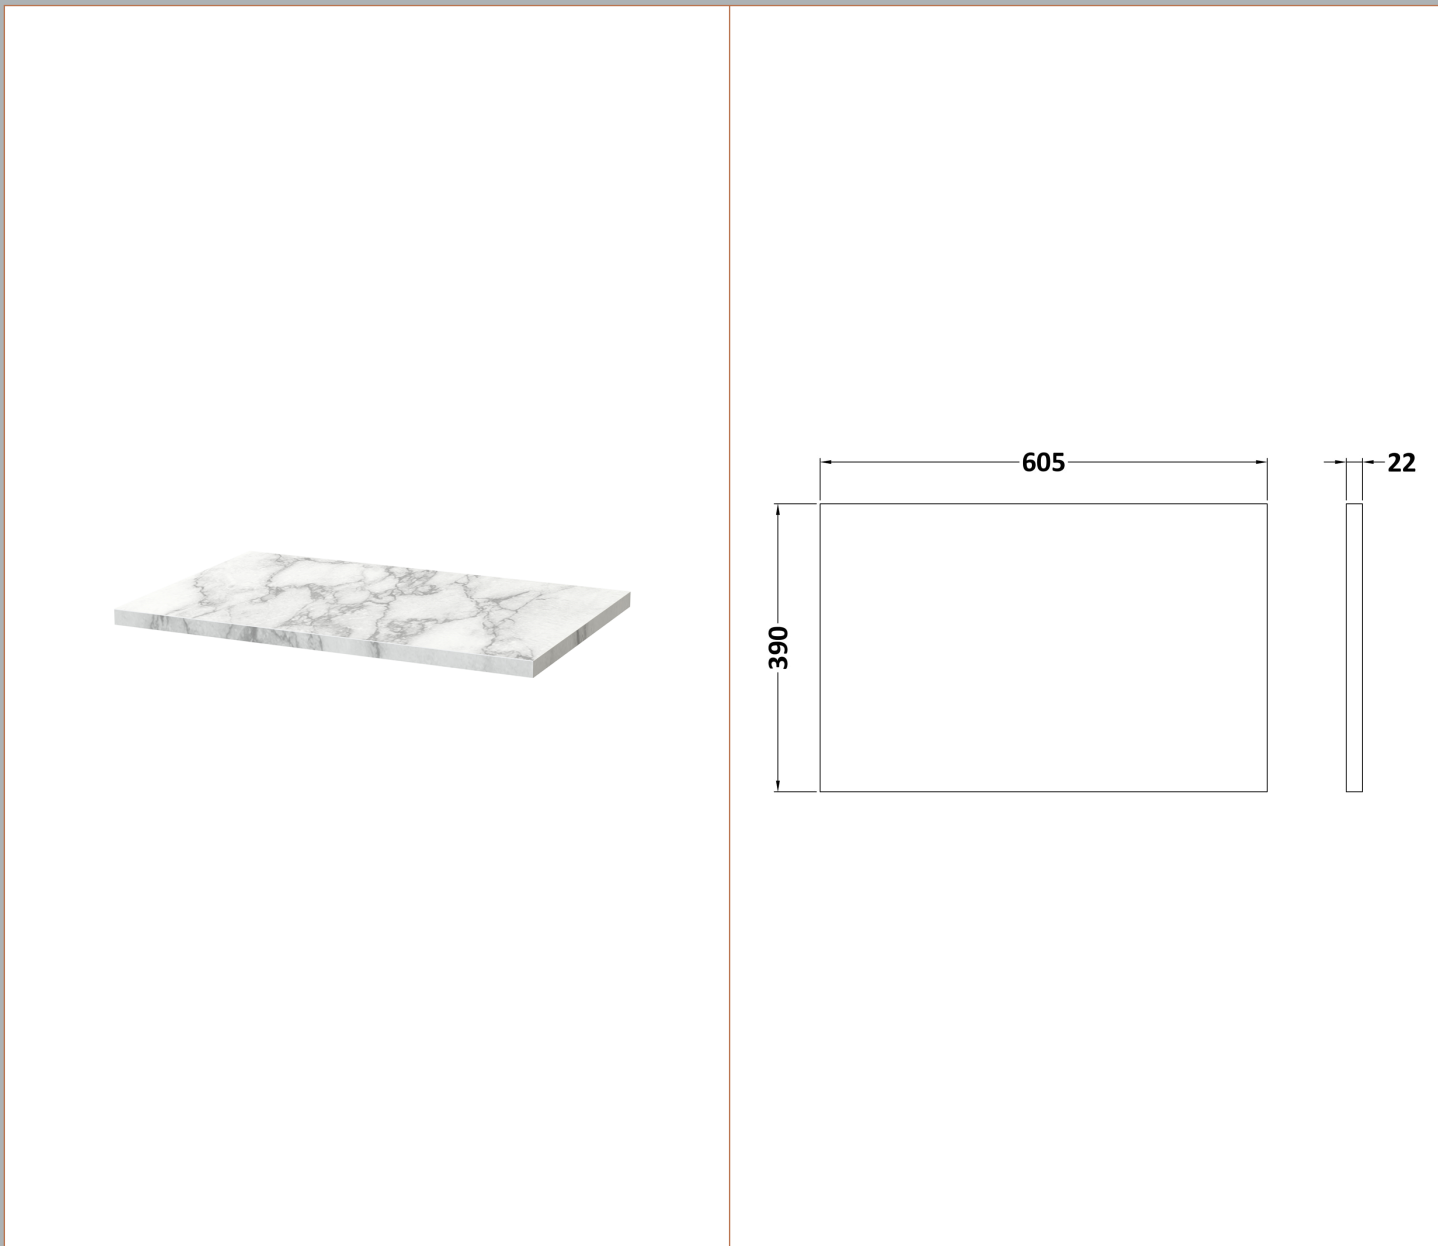

Sales Code: JNU2922LCM

Description: 600 Wh Single Drawer Vanity & Laminate T

Packaging Details

Barcode: 5056678456149

Sales Code: LCM600

Description: Laminate Worktop 605X390x22mm

Product Dimensions

Height (mm):	22
Width (mm):	605
Depth (mm):	390
Nett Weight (kg):	2

Packaging Dimensions

Height (mm):	25
Width (mm):	610
Depth (mm):	455
Gross Weight (kg):	2

Packaging Data

Box Colour:	Brown Cardboard Box
Box Qty:	1
Label Size:	100 x 50
Label Colour:	White Label
Label Qty:	1

Sales Code: NPF2922

Description: 600 W/H 1-Drawer Unit (385 Deep)

Product Dimensions

Height (mm):	359
Width (mm):	600
Depth (mm):	385
Nett Weight (kg):	13

Packaging Dimensions

Height (mm):	380
Width (mm):	620
Depth (mm):	405
Gross Weight (kg):	13.5

Packaging Data

Box Colour:	Brown Cardboard Box
Box Qty:	1
Label Size:	50 x 100
Label Colour:	White Label
Label Qty:	2

Outer Box Dimensions (If Applicable)

Height (mm):	
Width (mm):	
Depth (mm):	
Gross Weight (kg):	
Barcode:	5056678447628