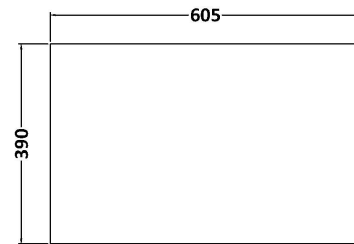

Sales Code: DFF1494LCM

Description: 600 W/H Single Drawer Vanity & Laminate

Packaging Details

Barcode: 5056678455456

Sales Code: LCM600

Description: Laminate Worktop 605X390x22mm

Product Dimensions

Height (mm):	22
Width (mm):	605
Depth (mm):	390
Nett Weight (kg):	2

Packaging Dimensions

Height (mm):	25
Width (mm):	610
Depth (mm):	455
Gross Weight (kg):	2

Packaging Data

Box Colour:	Brown Cardboard Box
Box Qty:	1
Label Size:	100 x 50
Label Colour:	White Label
Label Qty:	1

Outer Box Dimensions (If Applicable)

Height (mm):	
Width (mm):	
Depth (mm):	
Gross Weight (kg):	
Barcode:	5056462624433

Product Details

Country of Origin:	United Kingdom
Fitting Instruction:	No
CE & UKCA:	N/A
FSC Certified Materials:	Yes
Colour:	Matt Carrera Marble
Construction Method:	Not Applicable
Construction Type:	Not Applicable
Cabinet Finish:	Not Applicable
Fascia Finish:	MFC Laminated
Cabinet Thickness (mm):	
Fascia Thickness (mm):	22
Drawer Included:	No
Drawer Type:	Not Applicable
No of Shelves:	0
Hinge Type:	Not Applicable
Hinge Included:	No
Adjustable Legs:	No, Not Required
Fixings Included:	No
Handle Style:	Not Applicable
Waste Shroud:	Not Applicable
Handle Included:	No
Handle Type:	Not Applicable

Sales Code: FLU1494

Description: 600 W/H Single Drawer Unit

Product Dimensions

Height (mm):	359
Width (mm):	600
Depth (mm):	383
Nett Weight (kg):	13

Packaging Dimensions

Height (mm):	380
Width (mm):	620
Depth (mm):	405
Gross Weight (kg):	13.5