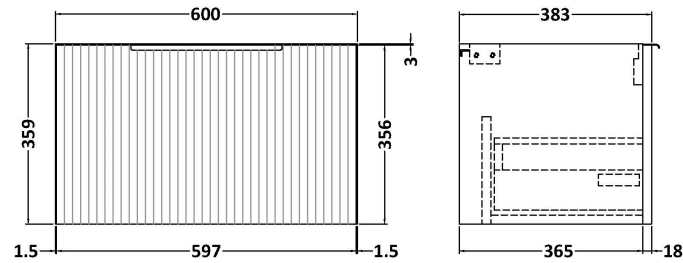

Packaging Dimensions

Height (mm):	25
Width (mm):	610
Depth (mm):	455
Gross Weight (kg):	2

Packaging Data

Box Colour:	Brown Cardboard Box
Box Qty:	1
Label Size:	100 x 50
Label Colour:	White Label
Label Qty:	1

Outer Box Dimensions (If Applicable)

Height (mm):	
Width (mm):	
Depth (mm):	
Gross Weight (kg):	
Barcode:	5056462624433

Product Details

Country of Origin:	United Kingdom
Fitting Instruction:	No
CE & UKCA:	N/A
FSC Certified Materials:	Yes
Colour:	Matt Carrera Marble
Construction Method:	Not Applicable
Construction Type:	Not Applicable
Cabinet Finish:	Not Applicable
Fascia Finish:	MFC Laminated
Cabinet Thickness (mm):	
Fascia Thickness (mm):	22
Drawer Included:	No
Drawer Type:	Not Applicable
No of Shelves:	0
Hinge Type:	Not Applicable
Hinge Included:	No
Adjustable Legs:	No, Not Required
Fixings Included:	No
Handle Style:	Not Applicable
Waste Shroud:	Not Applicable
Handle Included:	No
Handle Type:	Not Applicable

Sales Code: FLU1494

Description: 600 W/H Single Drawer Unit

Product Dimensions

Height (mm):	359
Width (mm):	600
Depth (mm):	383
Nett Weight (kg):	13

Packaging Dimensions

Height (mm):	380
Width (mm):	620
Depth (mm):	405
Gross Weight (kg):	13.5

Packaging Data

Box Colour:	Brown Cardboard Box - Printed
Box Qty:	0
Label Size:	0 x 0
Label Colour:	Not Applicable
Label Qty:	0

Outer Box Dimensions (If Applicable)

Height (mm):	
Width (mm):	
Depth (mm):	
Gross Weight (kg):	
Barcode:	5056462661049