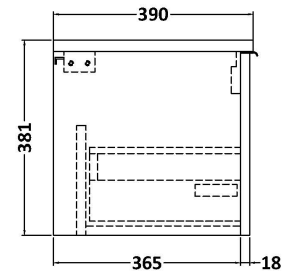

Sales Code: DFF1494LCM

Description: 600 W/H Single Drawer Vanity & Laminate

Packaging Details

Barcode: 5056678455456

Sales Code: LCM600

Description: Laminate Worktop 605X390x22mm

Product Dimensions

Height (mm):	22
Width (mm):	605
Depth (mm):	390
Nett Weight (kg):	2

Packaging Dimensions

Height (mm):	25
Width (mm):	610
Depth (mm):	455
Gross Weight (kg):	2

Packaging Data

Box Colour:	Brown Cardboard Box
Box Qty:	1
Label Size:	100 x 50
Label Colour:	White Label
Label Qty:	1

Outer Box Dimensions (If Applicable)

Height (mm):	
Width (mm):	
Depth (mm):	
Gross Weight (kg):	
Barcode:	5056462624433

Product Details

Country of Origin:	United Kingdom
Fitting Instruction:	No
CE & UKCA:	N/A
FSC Certified Materials:	Yes
Colour:	Matt Carrera Marble
Construction Method:	Not Applicable
Construction Type:	Not Applicable
Cabinet Finish:	Not Applicable
Fascia Finish:	MFC Laminated
Cabinet Thickness (mm):	
Fascia Thickness (mm):	22
Drawer Included:	No
Drawer Type:	Not Applicable
No of Shelves:	0
Hinge Type:	Not Applicable
Hinge Included:	No
Adjustable Legs:	No, Not Required
Fixings Included:	No
Handle Style:	Not Applicable
Waste Shroud:	Not Applicable
Handle Included:	No
Handle Type:	Not Applicable

Sales Code: FLU1494

Description: 600 W/H Single Drawer Unit

Product Dimensions

Height (mm):	359
Width (mm):	600
Depth (mm):	383
Nett Weight (kg):	13

Packaging Dimensions

Height (mm):	380
Width (mm):	620
Depth (mm):	405
Gross Weight (kg):	13.5