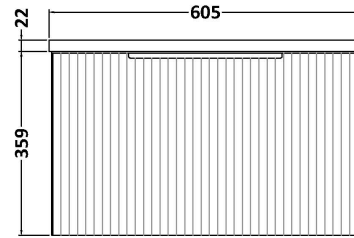

Sales Code: DFF1494LCM

Description: 600 W/H Single Drawer Vanity & Laminate

Packaging Details

Barcode: 5056678455456

Sales Code: LCM600

Description: Laminate Worktop 605X390x22mm

Product Dimensions

Height (mm):	22
Width (mm):	605
Depth (mm):	390
Nett Weight (kg):	2

Packaging Dimensions

Height (mm):	25
Width (mm):	610
Depth (mm):	455
Gross Weight (kg):	2

Packaging Data

Box Colour:	Brown Cardboard Box
Box Qty:	1
Label Size:	100 x 50
Label Colour:	White Label
Label Qty:	1

Outer Box Dimensions (If Applicable)

Height (mm):	
Width (mm):	
Depth (mm):	
Gross Weight (kg):	
Barcode:	5056462624433

Product Details

Country of Origin:	United Kingdom
Fitting Instruction:	No
CE & UKCA:	N/A
FSC Certified Materials:	Yes
Colour:	Matt Carrera Marble
Construction Method:	Not Applicable
Construction Type:	Not Applicable
Cabinet Finish:	Not Applicable
Fascia Finish:	MFC Laminated
Cabinet Thickness (mm):	
Fascia Thickness (mm):	22
Drawer Included:	No
Drawer Type:	Not Applicable
No of Shelves:	0
Hinge Type:	Not Applicable
Hinge Included:	No
Adjustable Legs:	No, Not Required
Fixings Included:	No
Handle Style:	Not Applicable
Waste Shroud:	Not Applicable
Handle Included:	No
Handle Type:	Not Applicable

Sales Code: FLU1494

Description: 600 W/H Single Drawer Unit

Product Dimensions

Height (mm):	359
Width (mm):	600
Depth (mm):	383
Nett Weight (kg):	13

Packaging Dimensions

Height (mm):	380
Width (mm):	620
Depth (mm):	405
Gross Weight (kg):	13.5