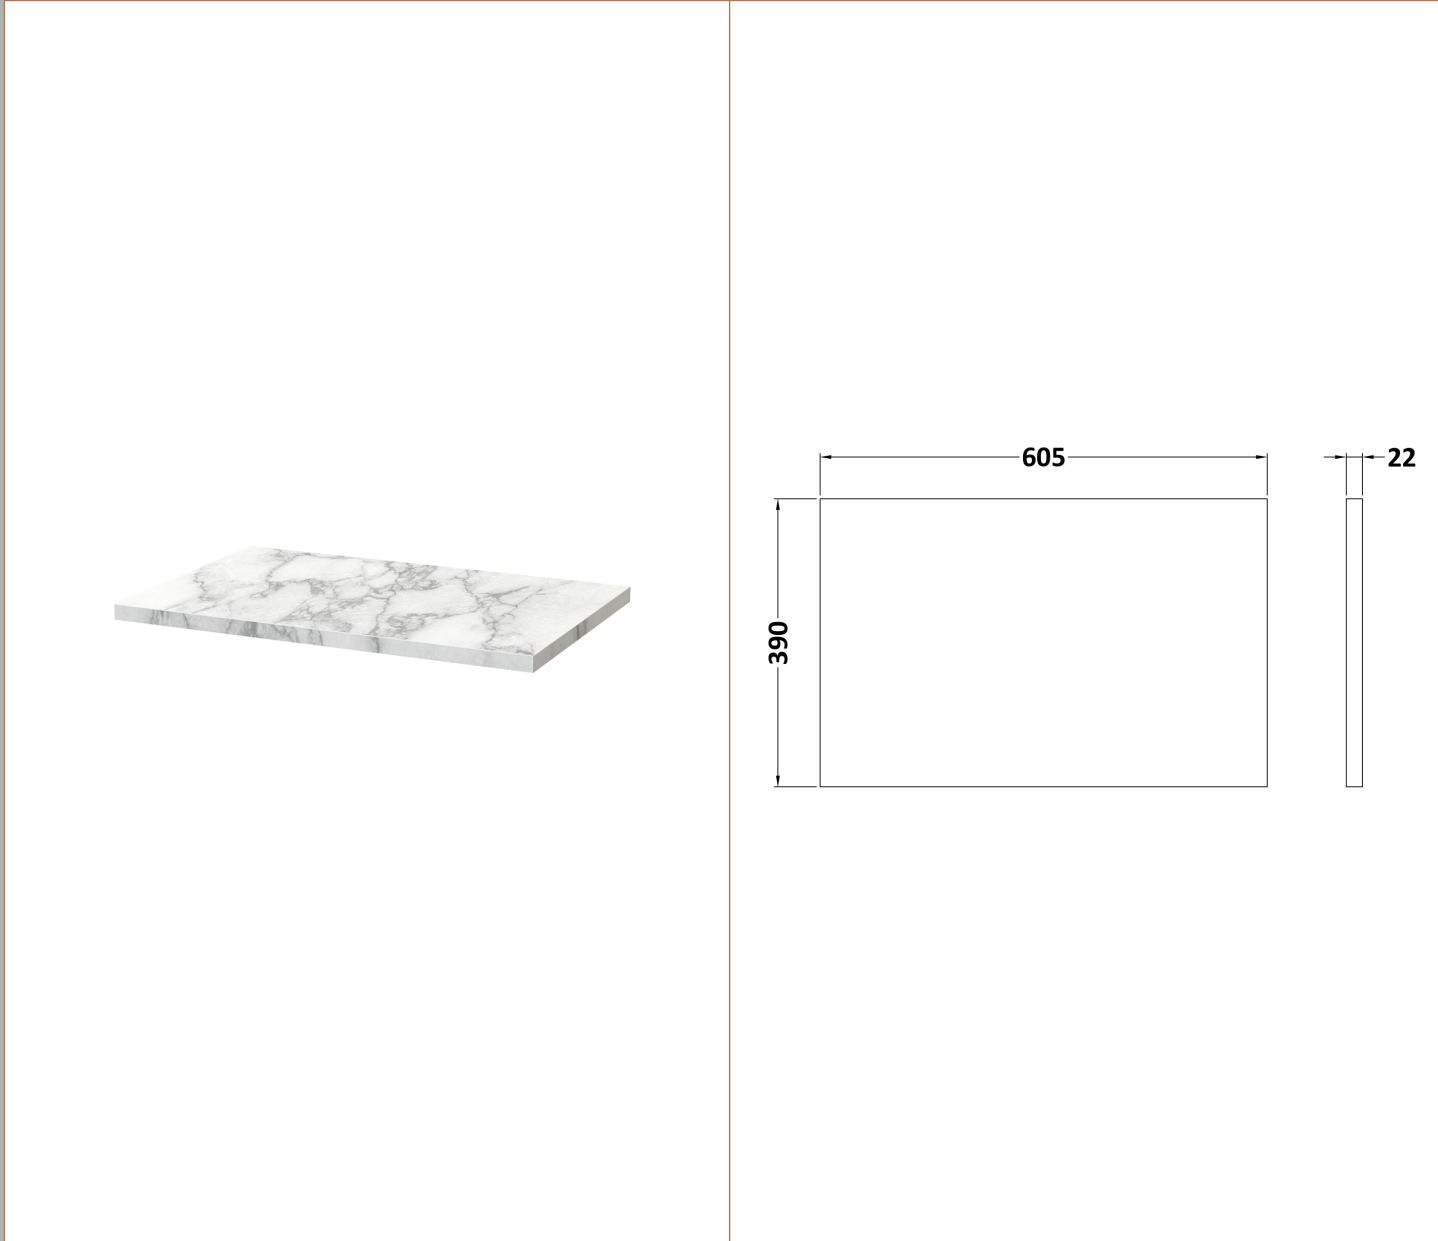

Sales Code: DFF1494LCM

Description: 600 W/H Single Drawer Vanity & Laminate

Packaging Details

Barcode: 5056678455456

Sales Code: LCM600

Description: Laminate Worktop 605X390x22mm

Product Dimensions

Height (mm):	22
Width (mm):	605
Depth (mm):	390
Nett Weight (kg):	2

Packaging Dimensions

Height (mm):	25
Width (mm):	610
Depth (mm):	455
Gross Weight (kg):	2

Packaging Data

Box Colour:	Brown Cardboard Box
Box Qty:	1
Label Size:	100 x 50
Label Colour:	White Label
Label Qty:	1

Outer Box Dimensions (If Applicable)

Height (mm):	
Width (mm):	
Depth (mm):	
Gross Weight (kg):	
Barcode:	5056462624433

Product Details

Country of Origin:	United Kingdom
Fitting Instruction:	No
CE & UKCA:	N/A
FSC Certified Materials:	Yes
Colour:	Matt Carrera Marble
Construction Method:	Not Applicable
Construction Type:	Not Applicable
Cabinet Finish:	Not Applicable
Fascia Finish:	MFC Laminated
Cabinet Thickness (mm):	
Fascia Thickness (mm):	22
Drawer Included:	No
Drawer Type:	Not Applicable
No of Shelves:	0
Hinge Type:	Not Applicable
Hinge Included:	No
Adjustable Legs:	No, Not Required
Fixings Included:	No
Handle Style:	Not Applicable
Waste Shroud:	Not Applicable
Handle Included:	No
Handle Type:	Not Applicable

Sales Code: FLU1494

Description: 600 W/H Single Drawer Unit

Product Dimensions

Height (mm):	359
Width (mm):	600
Depth (mm):	383
Nett Weight (kg):	13

Packaging Dimensions

Height (mm):	380
Width (mm):	620
Depth (mm):	405
Gross Weight (kg):	13.5