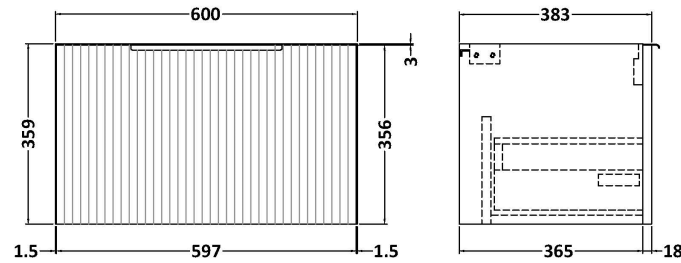

### Packaging Details

Barcode: 5056678455494

**Sales Code:** LCM600

**Description:** Laminate Worktop 605X390x22mm

**Product Dimensions**

Height (mm):	22
Width (mm):	605
Depth (mm):	390
Nett Weight (kg):	2

**Packaging Dimensions**

Height (mm):	25
Width (mm):	610
Depth (mm):	455
Gross Weight (kg):	2

**Packaging Data**

Box Colour:	Brown Cardboard Box
Box Qty:	1
Label Size:	100 x 50
Label Colour:	White Label
Label Qty:	1

### Product Dimensions

Height (mm):	359
Width (mm):	600
Depth (mm):	383
Nett Weight (kg):	13

### Packaging Dimensions

Height (mm):	380
Width (mm):	620
Depth (mm):	405
Gross Weight (kg):	13.5