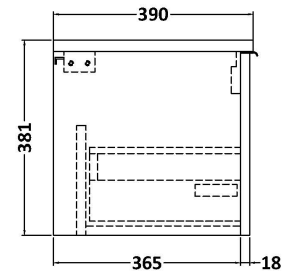

### Packaging Details

Barcode: 5056678455494

**Sales Code:** LCM600

**Description:** Laminate Worktop 605X390x22mm

**Product Dimensions**

Height (mm):	22
Width (mm):	605
Depth (mm):	390
Nett Weight (kg):	2

**Packaging Dimensions**

Height (mm):	25
Width (mm):	610
Depth (mm):	455
Gross Weight (kg):	2

**Packaging Data**

Box Colour:	Brown Cardboard Box
Box Qty:	1
Label Size:	100 x 50
Label Colour:	White Label
Label Qty:	1

### Product Dimensions

Height (mm):	359
Width (mm):	600
Depth (mm):	383
Nett Weight (kg):	13

### Packaging Dimensions

Height (mm):	380
Width (mm):	620
Depth (mm):	405
Gross Weight (kg):	13.5