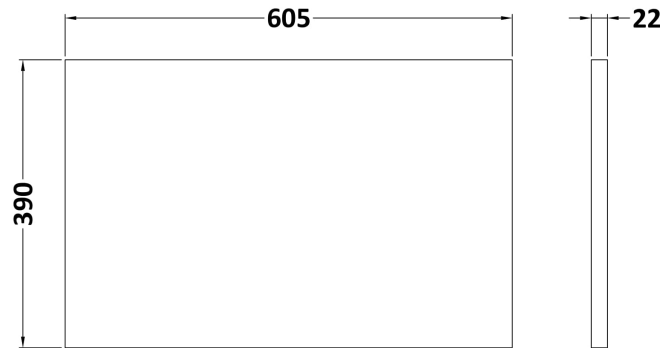

### Packaging Details

Barcode: 5056678455494

**Sales Code:** LCM600

**Description:** Laminate Worktop 605X390x22mm

**Product Dimensions**

Height (mm):	22
Width (mm):	605
Depth (mm):	390
Nett Weight (kg):	2

**Packaging Dimensions**

Height (mm):	25
Width (mm):	610
Depth (mm):	455
Gross Weight (kg):	2

**Packaging Data**

Box Colour:	Brown Cardboard Box
Box Qty:	1
Label Size:	100 x 50
Label Colour:	White Label
Label Qty:	1

### Product Dimensions

Height (mm):	359
Width (mm):	600
Depth (mm):	383
Nett Weight (kg):	13

### Packaging Dimensions

Height (mm):	380
Width (mm):	620
Depth (mm):	405
Gross Weight (kg):	13.5