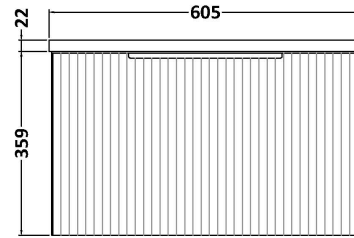

### Packaging Details

Barcode: 5056678455494

**Sales Code:** LCM600

**Description:** Laminate Worktop 605X390x22mm

**Product Dimensions**

Height (mm):	22
Width (mm):	605
Depth (mm):	390
Nett Weight (kg):	2

**Packaging Dimensions**

Height (mm):	25
Width (mm):	610
Depth (mm):	455
Gross Weight (kg):	2

**Packaging Data**

Box Colour:	Brown Cardboard Box
Box Qty:	1
Label Size:	100 x 50
Label Colour:	White Label
Label Qty:	1

### Product Dimensions

Height (mm):	359
Width (mm):	600
Depth (mm):	383
Nett Weight (kg):	13

### Packaging Dimensions

Height (mm):	380
Width (mm):	620
Depth (mm):	405
Gross Weight (kg):	13.5