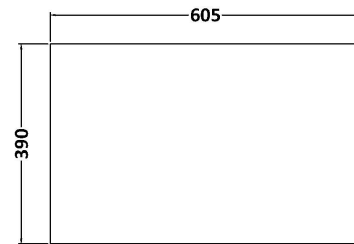

### Packaging Details

Barcode: 5056678455494

**Sales Code:** LCM600

**Description:** Laminate Worktop 605X390x22mm

**Product Dimensions**

Height (mm):	22
Width (mm):	605
Depth (mm):	390
Nett Weight (kg):	2

**Packaging Dimensions**

Height (mm):	25
Width (mm):	610
Depth (mm):	455
Gross Weight (kg):	2

**Packaging Data**

Box Colour:	Brown Cardboard Box
Box Qty:	1
Label Size:	100 x 50
Label Colour:	White Label
Label Qty:	1

### Product Dimensions

Height (mm):	359
Width (mm):	600
Depth (mm):	383
Nett Weight (kg):	13

### Packaging Dimensions

Height (mm):	380
Width (mm):	620
Depth (mm):	405
Gross Weight (kg):	13.5