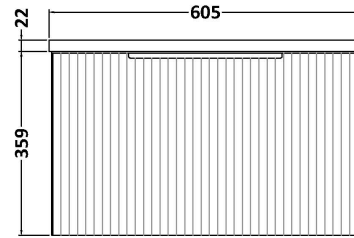

### Packaging Details

Barcode: 5056678455579

**Sales Code:** LCM600

**Description:** Laminate Worktop 605X390x22mm

**Product Dimensions**

Height (mm):	22
Width (mm):	605
Depth (mm):	390
Nett Weight (kg):	2

**Packaging Dimensions**

Height (mm):	25
Width (mm):	610
Depth (mm):	455
Gross Weight (kg):	2

**Packaging Data**

Box Colour:	Brown Cardboard Box
Box Qty:	1
Label Size:	100 x 50
Label Colour:	White Label
Label Qty:	1

### Product Dimensions

Height (mm):	359
Width (mm):	600
Depth (mm):	383
Nett Weight (kg):	13

### Packaging Dimensions

Height (mm):	380
Width (mm):	620
Depth (mm):	405
Gross Weight (kg):	13.5