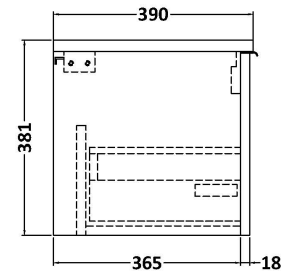

### Packaging Details

Barcode: 5056678455579

**Sales Code:** LCM600

**Description:** Laminate Worktop 605X390x22mm

**Product Dimensions**

Height (mm):	22
Width (mm):	605
Depth (mm):	390
Nett Weight (kg):	2

**Packaging Dimensions**

Height (mm):	25
Width (mm):	610
Depth (mm):	455
Gross Weight (kg):	2

**Packaging Data**

Box Colour:	Brown Cardboard Box
Box Qty:	1
Label Size:	100 x 50
Label Colour:	White Label
Label Qty:	1

### Product Dimensions

Height (mm):	359
Width (mm):	600
Depth (mm):	383
Nett Weight (kg):	13

### Packaging Dimensions

Height (mm):	380
Width (mm):	620
Depth (mm):	405
Gross Weight (kg):	13.5