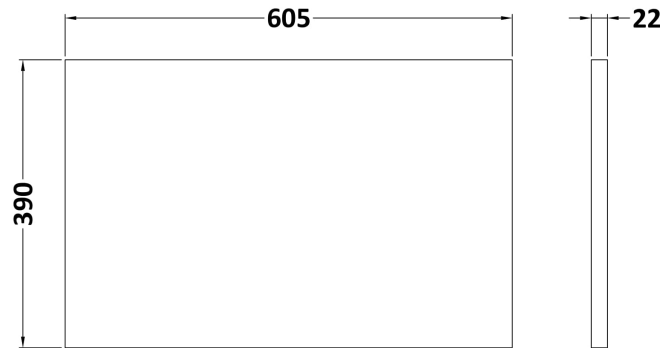

### Packaging Details

Barcode: 5056678455579

**Sales Code:** LCM600

**Description:** Laminate Worktop 605X390x22mm

**Product Dimensions**

Height (mm):	22
Width (mm):	605
Depth (mm):	390
Nett Weight (kg):	2

**Packaging Dimensions**

Height (mm):	25
Width (mm):	610
Depth (mm):	455
Gross Weight (kg):	2

**Packaging Data**

Box Colour:	Brown Cardboard Box
Box Qty:	1
Label Size:	100 x 50
Label Colour:	White Label
Label Qty:	1

### Product Dimensions

Height (mm):	359
Width (mm):	600
Depth (mm):	383
Nett Weight (kg):	13

### Packaging Dimensions

Height (mm):	380
Width (mm):	620
Depth (mm):	405
Gross Weight (kg):	13.5