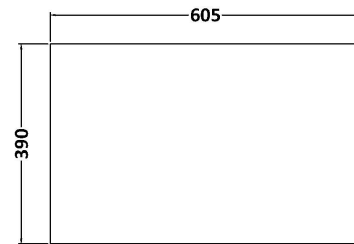

### Packaging Details

Barcode: 5056678455579

**Sales Code:** LCM600

**Description:** Laminate Worktop 605X390x22mm

**Product Dimensions**

Height (mm):	22
Width (mm):	605
Depth (mm):	390
Nett Weight (kg):	2

**Packaging Dimensions**

Height (mm):	25
Width (mm):	610
Depth (mm):	455
Gross Weight (kg):	2

**Packaging Data**

Box Colour:	Brown Cardboard Box
Box Qty:	1
Label Size:	100 x 50
Label Colour:	White Label
Label Qty:	1

### Product Dimensions

Height (mm):	359
Width (mm):	600
Depth (mm):	383
Nett Weight (kg):	13

### Packaging Dimensions

Height (mm):	380
Width (mm):	620
Depth (mm):	405
Gross Weight (kg):	13.5