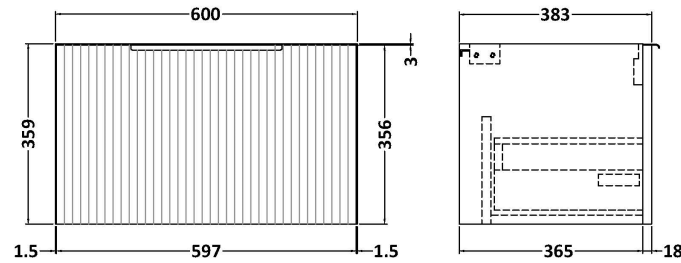

### Packaging Details

Barcode: 5056678455579

**Sales Code:** LCM600

**Description:** Laminate Worktop 605X390x22mm

**Product Dimensions**

Height (mm):	22
Width (mm):	605
Depth (mm):	390
Nett Weight (kg):	2

**Packaging Dimensions**

Height (mm):	25
Width (mm):	610
Depth (mm):	455
Gross Weight (kg):	2

**Packaging Data**

Box Colour:	Brown Cardboard Box
Box Qty:	1
Label Size:	100 x 50
Label Colour:	White Label
Label Qty:	1

### Product Dimensions

Height (mm):	359
Width (mm):	600
Depth (mm):	383
Nett Weight (kg):	13

### Packaging Dimensions

Height (mm):	380
Width (mm):	620
Depth (mm):	405
Gross Weight (kg):	13.5