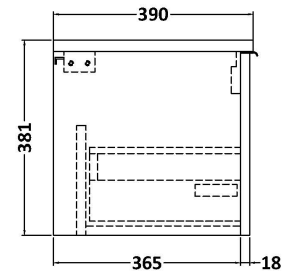

Sales Code: DFF894LCM

Description: 600 W/H Single Drawer Vanity & Laminate

Packaging Details

Barcode: 5056678455616

Sales Code: LCM600

Description: Laminate Worktop 605X390x22mm

Product Dimensions

Height (mm):	22
Width (mm):	605
Depth (mm):	390
Nett Weight (kg):	2

Packaging Dimensions

Height (mm):	25
Width (mm):	610
Depth (mm):	455
Gross Weight (kg):	2

Packaging Data

Box Colour:	Brown Cardboard Box
Box Qty:	1
Label Size:	100 x 50
Label Colour:	White Label
Label Qty:	1

Outer Box Dimensions (If Applicable)

Height (mm):	
Width (mm):	
Depth (mm):	
Gross Weight (kg):	
Barcode:	5056462624433

Product Details

Country of Origin:	United Kingdom
Fitting Instruction:	No
CE & UKCA:	N/A
FSC Certified Materials:	Yes
Colour:	Matt Carrera Marble
Construction Method:	Not Applicable
Construction Type:	Not Applicable
Cabinet Finish:	Not Applicable
Fascia Finish:	MFC Laminated
Cabinet Thickness (mm):	
Fascia Thickness (mm):	22
Drawer Included:	No
Drawer Type:	Not Applicable
No of Shelves:	0
Hinge Type:	Not Applicable
Hinge Included:	No
Adjustable Legs:	No, Not Required
Fixings Included:	No
Handle Style:	Not Applicable
Waste Shroud:	Not Applicable
Handle Included:	No
Handle Type:	Not Applicable

Sales Code: FLU894

Description: 600 W/H Single Drawer Unit

Product Dimensions

Height (mm):	359
Width (mm):	600
Depth (mm):	383
Nett Weight (kg):	13

Packaging Dimensions

Height (mm):	380
Width (mm):	620
Depth (mm):	405
Gross Weight (kg):	13.5