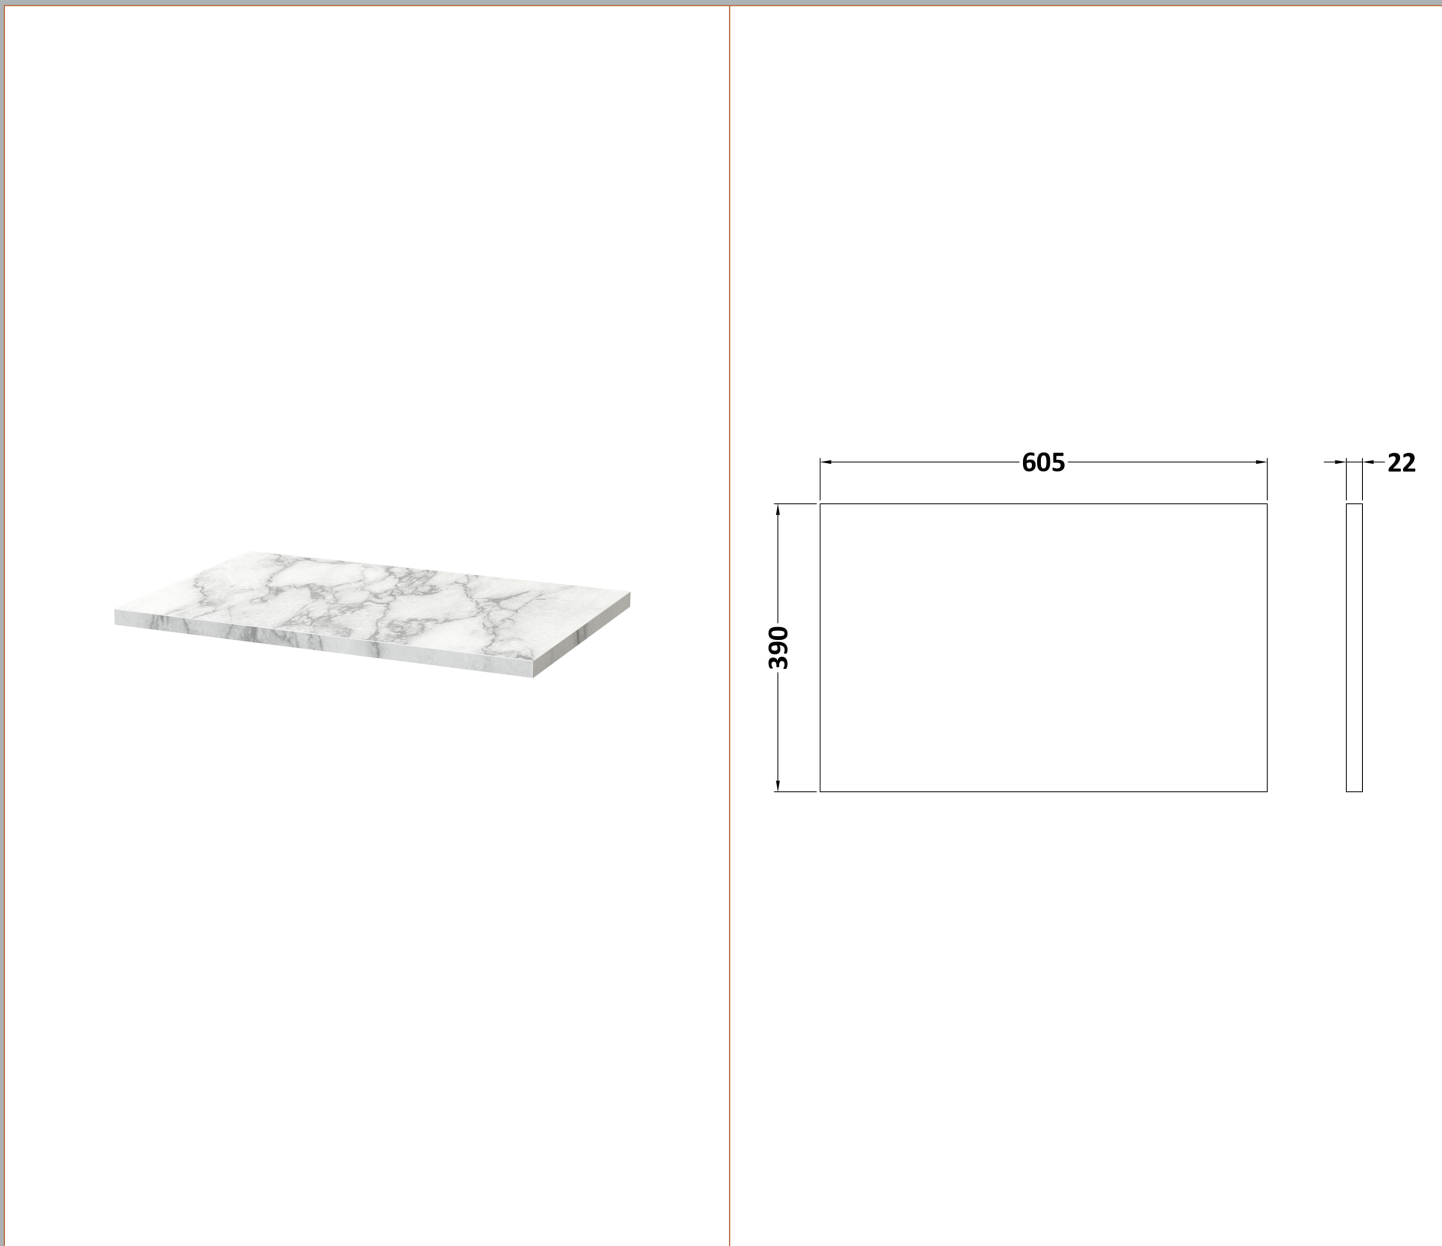

Sales Code: DFF894LCM

Description: 600 W/H Single Drawer Vanity & Laminate

Packaging Details

Barcode: 5056678455616

Sales Code: LCM600

Description: Laminate Worktop 605X390x22mm

Product Dimensions

Height (mm):	22
Width (mm):	605
Depth (mm):	390
Nett Weight (kg):	2

Packaging Dimensions

Height (mm):	25
Width (mm):	610
Depth (mm):	455
Gross Weight (kg):	2

Packaging Data

Box Colour:	Brown Cardboard Box
Box Qty:	1
Label Size:	100 x 50
Label Colour:	White Label
Label Qty:	1

Sales Code: FLU894

Description: 600 W/H Single Drawer Unit

Product Dimensions

Height (mm):	359
Width (mm):	600
Depth (mm):	383
Nett Weight (kg):	13

Packaging Dimensions

Height (mm):	380
Width (mm):	620
Depth (mm):	405
Gross Weight (kg):	13.5

Packaging Data

Box Colour:	Brown Cardboard Box - Printed
Box Qty:	0
Label Size:	0 x 0
Label Colour:	Not Applicable
Label Qty:	0

Outer Box Dimensions (If Applicable)

Height (mm):	
Width (mm):	
Depth (mm):	
Gross Weight (kg):	
Barcode:	5056462654690