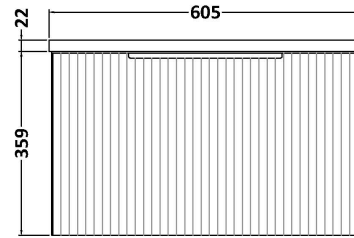

Sales Code: DFF894LCM

Description: 600 W/H Single Drawer Vanity & Laminate

Packaging Details

Barcode: 5056678455616

Sales Code: LCM600

Description: Laminate Worktop 605X390x22mm

Product Dimensions

Height (mm):	22
Width (mm):	605
Depth (mm):	390
Nett Weight (kg):	2

Packaging Dimensions

Height (mm):	25
Width (mm):	610
Depth (mm):	455
Gross Weight (kg):	2

Packaging Data

Box Colour:	Brown Cardboard Box
Box Qty:	1
Label Size:	100 x 50
Label Colour:	White Label
Label Qty:	1

Outer Box Dimensions (If Applicable)

Height (mm):	
Width (mm):	
Depth (mm):	
Gross Weight (kg):	
Barcode:	5056462624433

Product Details

Country of Origin:	United Kingdom
Fitting Instruction:	No
CE & UKCA:	N/A
FSC Certified Materials:	Yes
Colour:	Matt Carrera Marble
Construction Method:	Not Applicable
Construction Type:	Not Applicable
Cabinet Finish:	Not Applicable
Fascia Finish:	MFC Laminated
Cabinet Thickness (mm):	
Fascia Thickness (mm):	22
Drawer Included:	No
Drawer Type:	Not Applicable
No of Shelves:	0
Hinge Type:	Not Applicable
Hinge Included:	No
Adjustable Legs:	No, Not Required
Fixings Included:	No
Handle Style:	Not Applicable
Waste Shroud:	Not Applicable
Handle Included:	No
Handle Type:	Not Applicable

Sales Code: FLU894

Description: 600 W/H Single Drawer Unit

Product Dimensions

Height (mm):	359
Width (mm):	600
Depth (mm):	383
Nett Weight (kg):	13

Packaging Dimensions

Height (mm):	380
Width (mm):	620
Depth (mm):	405
Gross Weight (kg):	13.5