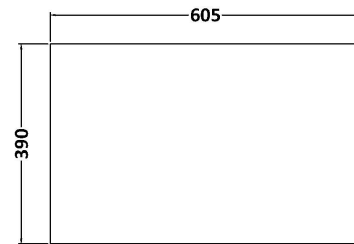

Sales Code: DFF894LCM

Description: 600 W/H Single Drawer Vanity & Laminate

Packaging Details

Barcode: 5056678455616

Sales Code: LCM600

Description: Laminate Worktop 605X390x22mm

Product Dimensions

Height (mm):	22
Width (mm):	605
Depth (mm):	390
Nett Weight (kg):	2

Packaging Dimensions

Height (mm):	25
Width (mm):	610
Depth (mm):	455
Gross Weight (kg):	2

Packaging Data

Box Colour:	Brown Cardboard Box
Box Qty:	1
Label Size:	100 x 50
Label Colour:	White Label
Label Qty:	1

Outer Box Dimensions (If Applicable)

Height (mm):	
Width (mm):	
Depth (mm):	
Gross Weight (kg):	
Barcode:	5056462624433

Product Details

Country of Origin:	United Kingdom
Fitting Instruction:	No
CE & UKCA:	N/A
FSC Certified Materials:	Yes
Colour:	Matt Carrera Marble
Construction Method:	Not Applicable
Construction Type:	Not Applicable
Cabinet Finish:	Not Applicable
Fascia Finish:	MFC Laminated
Cabinet Thickness (mm):	
Fascia Thickness (mm):	22
Drawer Included:	No
Drawer Type:	Not Applicable
No of Shelves:	0
Hinge Type:	Not Applicable
Hinge Included:	No
Adjustable Legs:	No, Not Required
Fixings Included:	No
Handle Style:	Not Applicable
Waste Shroud:	Not Applicable
Handle Included:	No
Handle Type:	Not Applicable

Sales Code: FLU894

Description: 600 W/H Single Drawer Unit

Product Dimensions

Height (mm):	359
Width (mm):	600
Depth (mm):	383
Nett Weight (kg):	13

Packaging Dimensions

Height (mm):	380
Width (mm):	620
Depth (mm):	405
Gross Weight (kg):	13.5