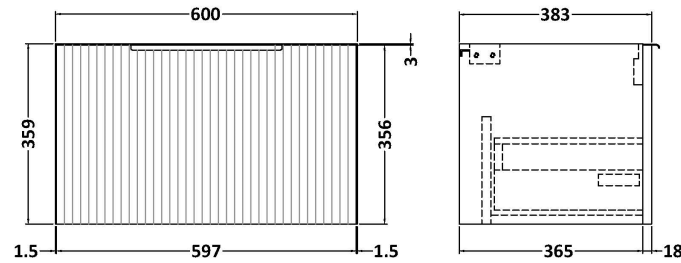

Sales Code: DFF894LCM

Description: 600 W/H Single Drawer Vanity & Laminate

Packaging Details

Barcode: 5056678455616

Sales Code: LCM600

Description: Laminate Worktop 605X390x22mm

Product Dimensions

Height (mm):	22
Width (mm):	605
Depth (mm):	390
Nett Weight (kg):	2

Packaging Dimensions

Height (mm):	25
Width (mm):	610
Depth (mm):	455
Gross Weight (kg):	2

Packaging Data

Box Colour:	Brown Cardboard Box
Box Qty:	1
Label Size:	100 x 50
Label Colour:	White Label
Label Qty:	1

Outer Box Dimensions (If Applicable)

Height (mm):	
Width (mm):	
Depth (mm):	
Gross Weight (kg):	
Barcode:	5056462624433

Product Details

Country of Origin:	United Kingdom
Fitting Instruction:	No
CE & UKCA:	N/A
FSC Certified Materials:	Yes
Colour:	Matt Carrera Marble
Construction Method:	Not Applicable
Construction Type:	Not Applicable
Cabinet Finish:	Not Applicable
Fascia Finish:	MFC Laminated
Cabinet Thickness (mm):	
Fascia Thickness (mm):	22
Drawer Included:	No
Drawer Type:	Not Applicable
No of Shelves:	0
Hinge Type:	Not Applicable
Hinge Included:	No
Adjustable Legs:	No, Not Required
Fixings Included:	No
Handle Style:	Not Applicable
Waste Shroud:	Not Applicable
Handle Included:	No
Handle Type:	Not Applicable

Sales Code: FLU894

Description: 600 W/H Single Drawer Unit

Product Dimensions

Height (mm):	359
Width (mm):	600
Depth (mm):	383
Nett Weight (kg):	13

Packaging Dimensions

Height (mm):	380
Width (mm):	620
Depth (mm):	405
Gross Weight (kg):	13.5