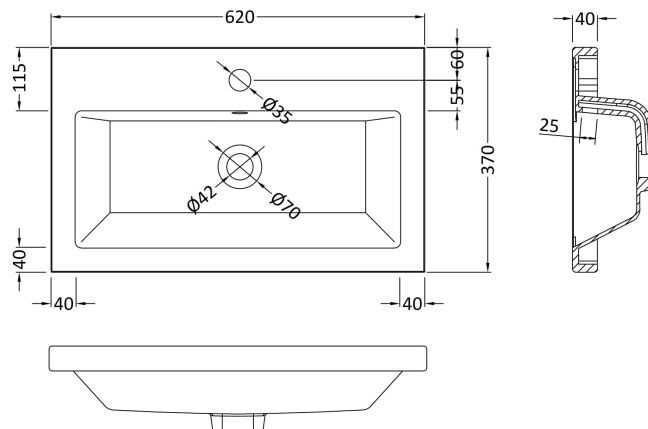

Sales Code: CBI3036A

Description: 600 2-Door Wall Hung Unit & Basin

Packaging Details

Barcode: 5056678453780

Sales Code: CBM313

Description: Ceramic Rear Tap Basin 605X360

Product Dimensions

Height (mm):	150
Width (mm):	610
Depth (mm):	370
Nett Weight (kg):	10

Packaging Dimensions

Height (mm):	655
Width (mm):	420
Depth (mm):	200
Gross Weight (kg):	10

Packaging Data

Box Colour:	Brown Cardboard Box - Printed
Box Qty:	1
Label Size:	100 x 50
Label Colour:	White Label
Label Qty:	2

Outer Box Dimensions (If Applicable)

Height (mm):	
Width (mm):	
Depth (mm):	
Gross Weight (kg):	
Barcode:	5056211875833

Product Details

Country of Origin:	China
Fitting Instruction:	No
Certification: CE & UKCA:	No
WRAS:	N/A
WRAS No:	N/A
Product Material:	Vitreous China
Fixing Supplied:	No

Sales Code: OFF3066

Description: 600 Wall Hung 2-Door Unit

Product Dimensions

Height (mm):	540
Width (mm):	600
Depth (mm):	383
Nett Weight (kg):	13

Packaging Dimensions

Height (mm):	375
Width (mm):	625
Depth (mm):	560
Gross Weight (kg):	13.5