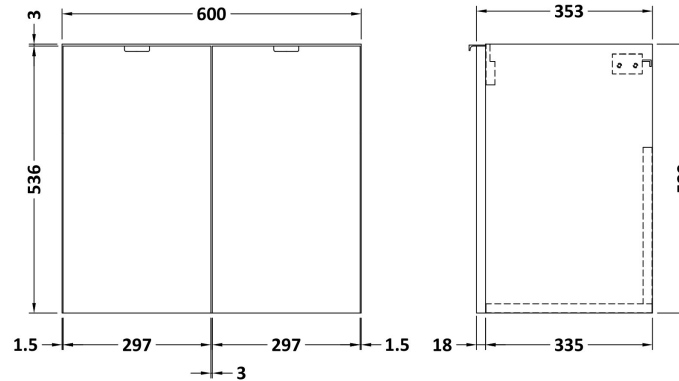

Packaging Dimensions

Height (mm):	655
Width (mm):	420
Depth (mm):	200
Gross Weight (kg):	10

Packaging Data

Box Colour:	Brown Cardboard Box - Printed
Box Qty:	1
Label Size:	100 x 50
Label Colour:	White Label
Label Qty:	2

Outer Box Dimensions (If Applicable)

Height (mm):	
Width (mm):	
Depth (mm):	
Gross Weight (kg):	
Barcode:	5056211875833

Product Details

Country of Origin:	China
Fitting Instruction:	No
Certification: CE & UKCA:	No
WRAS:	N/A
WRAS No:	N/A
Product Material:	Vitreous China
Fixing Supplied:	No

Sales Code: OFF3066

Description: 600 Wall Hung 2-Door Unit

Product Dimensions

Height (mm):	540
Width (mm):	600
Depth (mm):	383
Nett Weight (kg):	13

Packaging Dimensions

Height (mm):	375
Width (mm):	625
Depth (mm):	560
Gross Weight (kg):	13.5

Packaging Data

Box Colour:	Brown Cardboard Box
Box Qty:	1
Label Size:	100 x 50
Label Colour:	White Label
Label Qty:	2

Outer Box Dimensions (If Applicable)

Height (mm):	
Width (mm):	
Depth (mm):	
Gross Weight (kg):	
Barcode:	5056678437063