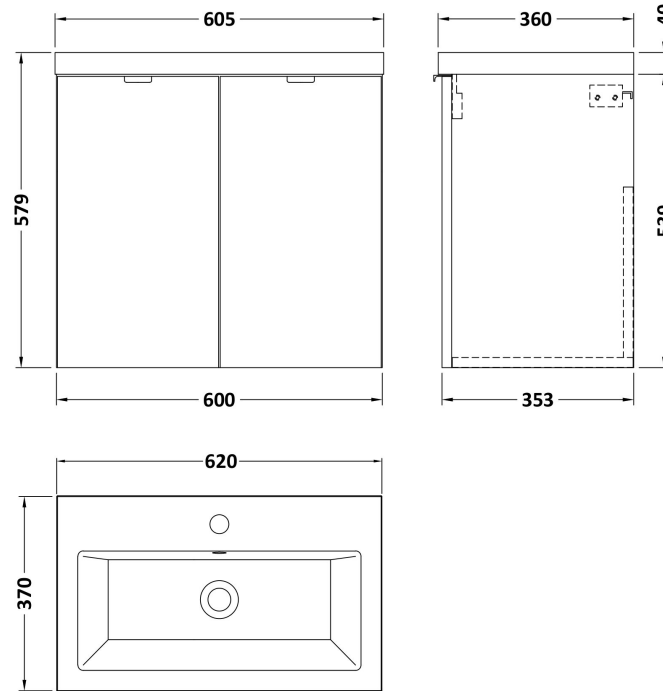

Sales Code: CBI3036A

Description: 600 2-Door Wall Hung Unit & Basin

Packaging Details

Barcode: 5056678453780

Sales Code: CBM313

Description: Ceramic Rear Tap Basin 605X360

Product Dimensions

Height (mm):	150
Width (mm):	610
Depth (mm):	370
Nett Weight (kg):	10

Packaging Dimensions

Height (mm):	655
Width (mm):	420
Depth (mm):	200
Gross Weight (kg):	10

Packaging Data

Box Colour:	Brown Cardboard Box - Printed
Box Qty:	1
Label Size:	100 x 50
Label Colour:	White Label
Label Qty:	2

Outer Box Dimensions (If Applicable)

Height (mm):	
Width (mm):	
Depth (mm):	
Gross Weight (kg):	
Barcode:	5056211875833

Product Details

Country of Origin:	China
Fitting Instruction:	No
Certification: CE & UKCA:	No
WRAS:	N/A
WRAS No:	N/A
Product Material:	Vitreous China
Fixing Supplied:	No

Sales Code: OFF3066

Description: 600 Wall Hung 2-Door Unit

Product Dimensions

Height (mm):	540
Width (mm):	600
Depth (mm):	383
Nett Weight (kg):	13

Packaging Dimensions

Height (mm):	375
Width (mm):	625
Depth (mm):	560
Gross Weight (kg):	13.5