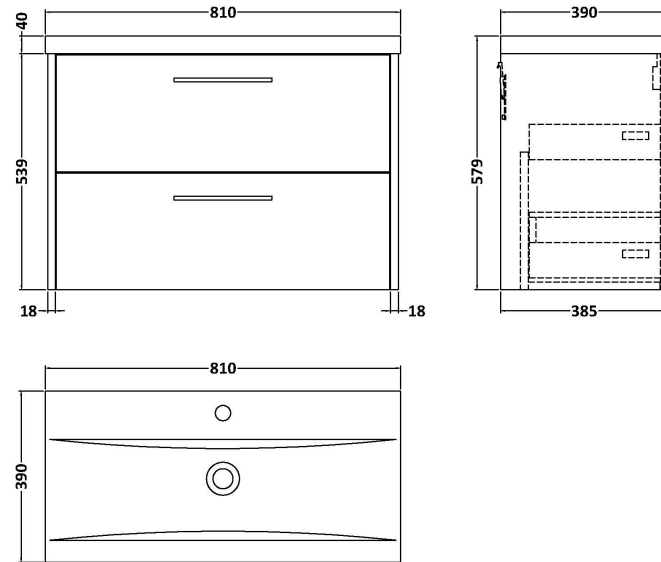

Sales Code: JNU2926A

Description: 800 Wh 2-Drawer Vanity & Basin 1

Packaging Details

Barcode: 5056678454817

Sales Code: NPF2926

Description: 800 W/H 2-Drawer Unit (385 Deep)

Product Dimensions

Height (mm):	539
Width (mm):	800
Depth (mm):	385
Nett Weight (kg):	24.5

Packaging Dimensions

Height (mm):	560
Width (mm):	820
Depth (mm):	405
Gross Weight (kg):	25

Packaging Data

Box Colour:	Brown Cardboard Box
Box Qty:	1
Label Size:	50 x 100
Label Colour:	White Label
Label Qty:	2

Outer Box Dimensions (If Applicable)

Height (mm):	
Width (mm):	
Depth (mm):	
Gross Weight (kg):	
Barcode:	5056678447659

Product Details

Country of Origin:	China
Fitting Instruction:	No
CE & UKCA:	N/A
FSC Certified Materials:	Yes
Colour:	Indigo Blue
Construction Method:	Cam & Wood Dowel
Construction Type:	Rigid
Cabinet Finish:	MFC Painted Matt
Fascia Finish:	Mdf Painted Matt
Cabinet Thickness (mm):	16
Fascia Thickness (mm):	18
Drawer Included:	Yes
Drawer Type:	80mm High Metal S/C Inc Galler
No of Shelves:	0
Hinge Type:	Not Applicable
Hinge Included:	No
Adjustable Legs:	No, Not Required
Fixings Included:	Yes
Handle Style:	Modern
Waste Shroud:	Yes
Handle Included:	Yes, Supplied
Handle Type:	D-Shape

Sales Code: NVM015

Description: 800 Mid Edged Basin 1 Th

Product Dimensions

Height (mm):	180
Width (mm):	810
Depth (mm):	390
Nett Weight (kg):	15

Packaging Dimensions

Height (mm):	210
Width (mm):	410
Depth (mm):	830
Gross Weight (kg):	15