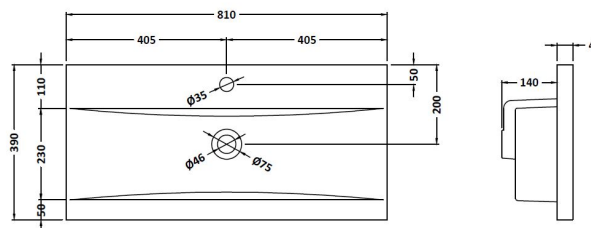

Packaging Dimensions

Height (mm):	560
Width (mm):	820
Depth (mm):	405
Gross Weight (kg):	25

Packaging Data

Box Colour:	Brown Cardboard Box
Box Qty:	1
Label Size:	50 x 100
Label Colour:	White Label
Label Qty:	2

Outer Box Dimensions (If Applicable)

Height (mm):	
Width (mm):	
Depth (mm):	
Gross Weight (kg):	
Barcode:	5056678447659

Product Details

Country of Origin:	China
Fitting Instruction:	No
CE & UKCA:	N/A
FSC Certified Materials:	Yes
Colour:	Indigo Blue
Construction Method:	Cam & Wood Dowel
Construction Type:	Rigid
Cabinet Finish:	MFC Painted Matt
Fascia Finish:	Mdf Painted Matt
Cabinet Thickness (mm):	16
Fascia Thickness (mm):	18
Drawer Included:	Yes
Drawer Type:	80mm High Metal S/C Inc Galler
No of Shelves:	0
Hinge Type:	Not Applicable
Hinge Included:	No
Adjustable Legs:	No, Not Required
Fixings Included:	Yes
Handle Style:	Modern
Waste Shroud:	Yes
Handle Included:	Yes, Supplied
Handle Type:	D-Shape

Sales Code: NVM015

Description: 800 Mid Edged Basin 1 Th

Product Dimensions

Height (mm):	180
Width (mm):	810
Depth (mm):	390
Nett Weight (kg):	15

Packaging Dimensions

Height (mm):	210
Width (mm):	410
Depth (mm):	830
Gross Weight (kg):	15

Packaging Data

Box Colour:	Brown Cardboard Box
Box Qty:	1
Label Size:	100 x 50
Label Colour:	White Label
Label Qty:	2

Outer Box Dimensions (If Applicable)

Height (mm):	
Width (mm):	
Depth (mm):	
Gross Weight (kg):	
Barcode:	5055369043422