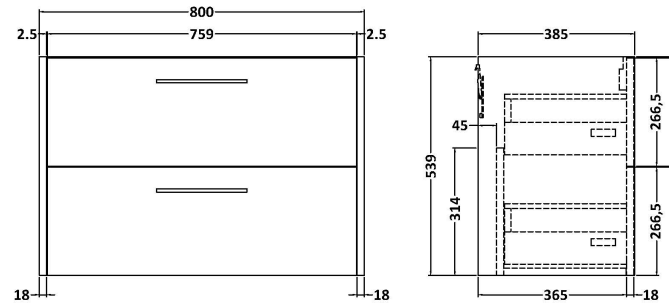

Sales Code: JNU2926A

Description: 800 Wh 2-Drawer Vanity & Basin 1

Packaging Details

Barcode: 5056678454817

Sales Code: NPF2926

Description: 800 W/H 2-Drawer Unit (385 Deep)

Product Dimensions

Height (mm):	539
Width (mm):	800
Depth (mm):	385
Nett Weight (kg):	24.5

Packaging Dimensions

Height (mm):	560
Width (mm):	820
Depth (mm):	405
Gross Weight (kg):	25

Packaging Data

Box Colour:	Brown Cardboard Box
Box Qty:	1
Label Size:	50 x 100
Label Colour:	White Label
Label Qty:	2

Sales Code: NVM015

Description: 800 Mid Edged Basin 1 Th

Product Dimensions

Height (mm):	180
Width (mm):	810
Depth (mm):	390
Nett Weight (kg):	15

Packaging Dimensions

Height (mm):	210
Width (mm):	410
Depth (mm):	830
Gross Weight (kg):	15

Packaging Data

Box Colour:	Brown Cardboard Box
Box Qty:	1
Label Size:	100 x 50
Label Colour:	White Label
Label Qty:	2

Outer Box Dimensions (If Applicable)

Height (mm):	
Width (mm):	
Depth (mm):	
Gross Weight (kg):	
Barcode:	5055369043422