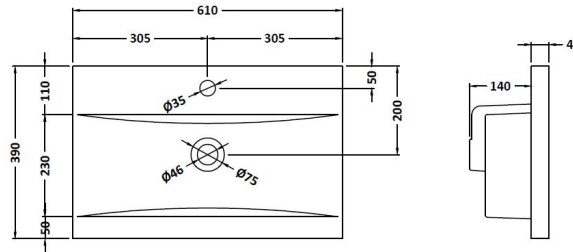

### Product Dimensions

Height (mm):	803
Width (mm):	600
Depth (mm):	385
Nett Weight (kg):	19

### Packaging Dimensions

Height (mm):	835
Width (mm):	620
Depth (mm):	395
Gross Weight (kg):	19.5

### Outer Box Dimensions (If Applicable)

Height (mm):	
Width (mm):	
Depth (mm):	
Gross Weight (kg):	
Barcode:	5056678447581

### Product Dimensions

Height (mm):	180
Width (mm):	610
Depth (mm):	390
Nett Weight (kg):	11