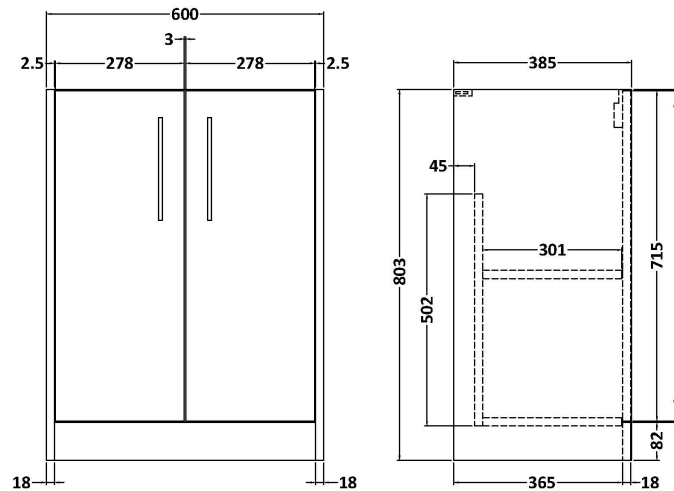

### Product Dimensions

Height (mm):	803
Width (mm):	600
Depth (mm):	385
Nett Weight (kg):	19

### Packaging Dimensions

Height (mm):	835
Width (mm):	620
Depth (mm):	395
Gross Weight (kg):	19.5

### Product Dimensions

Height (mm):	180
Width (mm):	610
Depth (mm):	390
Nett Weight (kg):	11

### Packaging Dimensions

Height (mm):	200
Width (mm):	410
Depth (mm):	630
Gross Weight (kg):	11