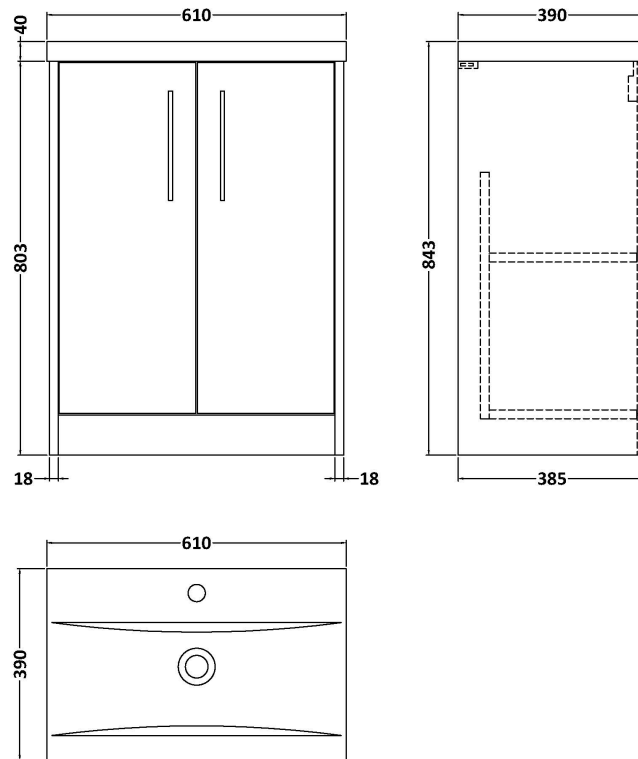

Sales Code: JNU2903A

Description: 600 Fs 2-Door Vanity & Basin 1

Packaging Details

Barcode: 5056678454268