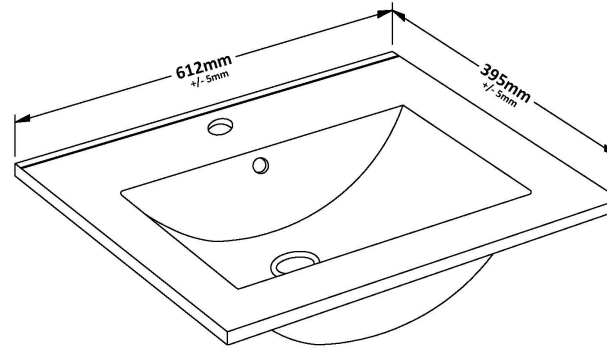

Packaging Dimensions

Height (mm):	835
Width (mm):	620
Depth (mm):	395
Gross Weight (kg):	19.5

Packaging Data

Box Colour:	Brown Cardboard Box
Box Qty:	1
Label Size:	50 x 100
Label Colour:	White Label
Label Qty:	2

Outer Box Dimensions (If Applicable)

Height (mm):	
Width (mm):	
Depth (mm):	
Gross Weight (kg):	
Barcode:	5056678447581

Product Details

Country of Origin:	China
Fitting Instruction:	No
CE & UKCA:	N/A
FSC Certified Materials:	Yes
Colour:	Indigo Blue
Construction Method:	Cam & Wood Dowel
Construction Type:	Rigid
Cabinet Finish:	MFC Painted Matt
Fascia Finish:	Mdf Painted Matt
Cabinet Thickness (mm):	16
Fascia Thickness (mm):	18
Drawer Included:	No
Drawer Type:	Not Applicable
No of Shelves:	1
Hinge Type:	95 Degree Soft Close
Hinge Included:	Yes, Supplied
Adjustable Legs:	No, Not Required
Fixings Included:	Yes
Handle Style:	Modern
Waste Shroud:	Not Applicable
Handle Included:	Yes, Supplied
Handle Type:	D-Shape

Sales Code: NVM003

Description: Minimalist Basin 600mm

Product Dimensions

Height (mm):	170
Width (mm):	600
Depth (mm):	390
Nett Weight (kg):	10.76

Packaging Dimensions

Height (mm):	200
Width (mm):	400
Depth (mm):	620
Gross Weight (kg):	10.76

Packaging Data

Box Colour:	Brown Cardboard Box - Printed
Box Qty:	1
Label Size:	100 x 50
Label Colour:	White Label
Label Qty:	2

Outer Box Dimensions (If Applicable)

Height (mm):	
Width (mm):	
Depth (mm):	
Gross Weight (kg):	
Barcode:	5055146194668