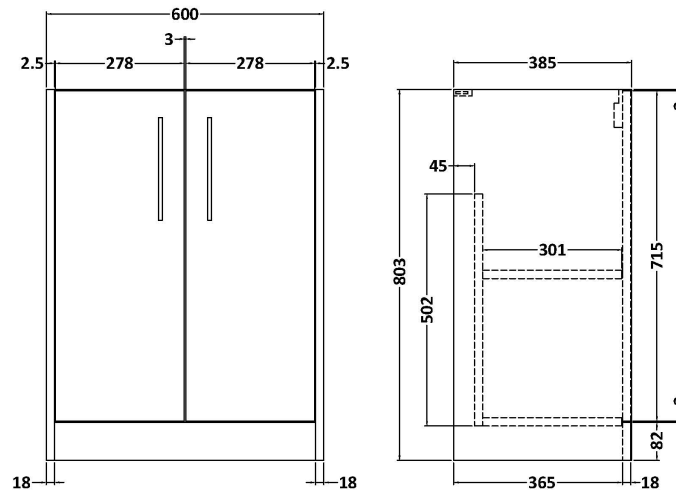

Sales Code: JNU2903B

Description: 600 Fs 2-Door Vanity & Basin 2

Packaging Details

Barcode: 5056678454275

Sales Code: NPF2903

Description: 600 F/S 2-Door Unit (385 Deep)

Product Dimensions

Height (mm):	803
Width (mm):	600
Depth (mm):	385
Nett Weight (kg):	19

Packaging Dimensions

Height (mm):	835
Width (mm):	620
Depth (mm):	395
Gross Weight (kg):	19.5

Packaging Data

Box Colour:	Brown Cardboard Box
Box Qty:	1
Label Size:	50 x 100
Label Colour:	White Label
Label Qty:	2

Outer Box Dimensions (If Applicable)

Height (mm):	
Width (mm):	
Depth (mm):	
Gross Weight (kg):	
Barcode:	5056678447581

Product Details

Country of Origin:	China
Fitting Instruction:	No
CE & UKCA:	N/A
FSC Certified Materials:	Yes
Colour:	Indigo Blue
Construction Method:	Cam & Wood Dowel
Construction Type:	Rigid
Cabinet Finish:	MFC Painted Matt
Fascia Finish:	Mdf Painted Matt
Cabinet Thickness (mm):	16
Fascia Thickness (mm):	18
Drawer Included:	No
Drawer Type:	Not Applicable
No of Shelves:	1
Hinge Type:	95 Degree Soft Close
Hinge Included:	Yes, Supplied
Adjustable Legs:	No, Not Required
Fixings Included:	Yes
Handle Style:	Modern
Waste Shroud:	Not Applicable
Handle Included:	Yes, Supplied
Handle Type:	D-Shape

Sales Code: NVM003

Description: Minimalist Basin 600mm

Product Dimensions

Height (mm):	170
Width (mm):	600
Depth (mm):	390
Nett Weight (kg):	10.76

Packaging Dimensions

Height (mm):	200
Width (mm):	400
Depth (mm):	620
Gross Weight (kg):	10.76