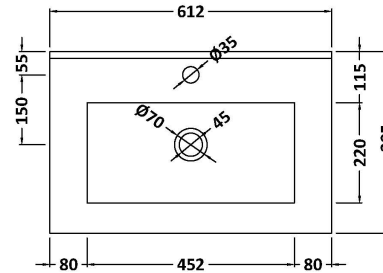

Packaging Dimensions

Height (mm):	835
Width (mm):	620
Depth (mm):	395
Gross Weight (kg):	19.5

Packaging Data

Box Colour:	Brown Cardboard Box
Box Qty:	1
Label Size:	50 x 100
Label Colour:	White Label
Label Qty:	2

Outer Box Dimensions (If Applicable)

Height (mm):	
Width (mm):	
Depth (mm):	
Gross Weight (kg):	
Barcode:	5056678447581

Product Details

Country of Origin:	China
Fitting Instruction:	No
CE & UKCA:	N/A
FSC Certified Materials:	Yes
Colour:	Indigo Blue
Construction Method:	Cam & Wood Dowel
Construction Type:	Rigid
Cabinet Finish:	MFC Painted Matt
Fascia Finish:	Mdf Painted Matt
Cabinet Thickness (mm):	16
Fascia Thickness (mm):	18
Drawer Included:	No
Drawer Type:	Not Applicable
No of Shelves:	1
Hinge Type:	95 Degree Soft Close
Hinge Included:	Yes, Supplied
Adjustable Legs:	No, Not Required
Fixings Included:	Yes
Handle Style:	Modern
Waste Shroud:	Not Applicable
Handle Included:	Yes, Supplied
Handle Type:	D-Shape

Sales Code: NVM003

Description: Minimalist Basin 600mm

Product Dimensions

Height (mm):	170
Width (mm):	600
Depth (mm):	390
Nett Weight (kg):	10.76

Packaging Dimensions

Height (mm):	200
Width (mm):	400
Depth (mm):	620
Gross Weight (kg):	10.76

Packaging Data

Box Colour:	Brown Cardboard Box - Printed
Box Qty:	1
Label Size:	100 x 50
Label Colour:	White Label
Label Qty:	2

Outer Box Dimensions (If Applicable)

Height (mm):	
Width (mm):	
Depth (mm):	
Gross Weight (kg):	
Barcode:	5055146194668