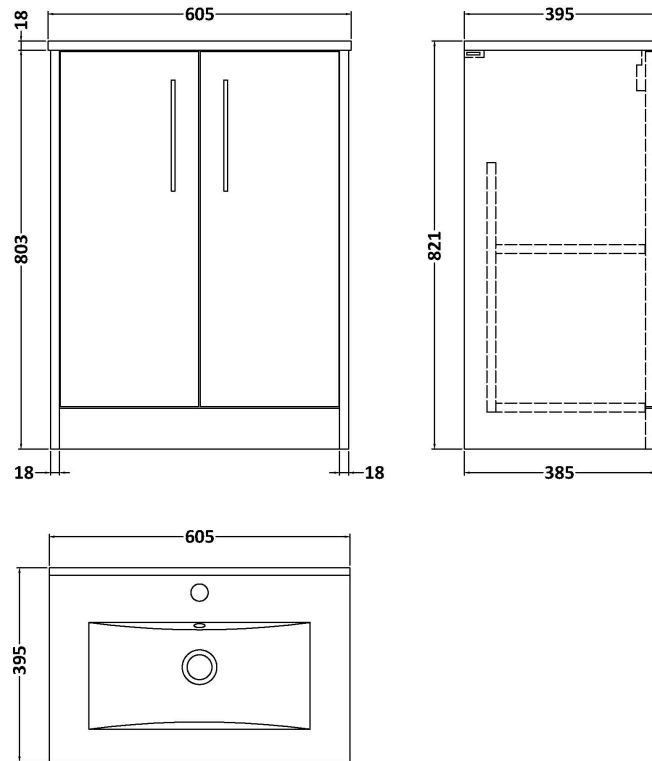

Sales Code: JNU2903B

Description: 600 Fs 2-Door Vanity & Basin 2

Packaging Details

Barcode: 5056678454275

Sales Code: NPF2903

Description: 600 F/S 2-Door Unit (385 Deep)

Product Dimensions

Height (mm):	803
Width (mm):	600
Depth (mm):	385
Nett Weight (kg):	19

Packaging Dimensions

Height (mm):	835
Width (mm):	620
Depth (mm):	395
Gross Weight (kg):	19.5

Packaging Data

Box Colour:	Brown Cardboard Box
Box Qty:	1
Label Size:	50 x 100
Label Colour:	White Label
Label Qty:	2

Outer Box Dimensions (If Applicable)

Height (mm):	
Width (mm):	
Depth (mm):	
Gross Weight (kg):	
Barcode:	5056678447581

Product Details

Country of Origin:	China
Fitting Instruction:	No
CE & UKCA:	N/A
FSC Certified Materials:	Yes
Colour:	Indigo Blue
Construction Method:	Cam & Wood Dowel
Construction Type:	Rigid
Cabinet Finish:	MFC Painted Matt
Fascia Finish:	Mdf Painted Matt
Cabinet Thickness (mm):	16
Fascia Thickness (mm):	18
Drawer Included:	No
Drawer Type:	Not Applicable
No of Shelves:	1
Hinge Type:	95 Degree Soft Close
Hinge Included:	Yes, Supplied
Adjustable Legs:	No, Not Required
Fixings Included:	Yes
Handle Style:	Modern
Waste Shroud:	Not Applicable
Handle Included:	Yes, Supplied
Handle Type:	D-Shape

Sales Code: NVM003

Description: Minimalist Basin 600mm

Product Dimensions

Height (mm):	170
Width (mm):	600
Depth (mm):	390
Nett Weight (kg):	10.76

Packaging Dimensions

Height (mm):	200
Width (mm):	400
Depth (mm):	620
Gross Weight (kg):	10.76