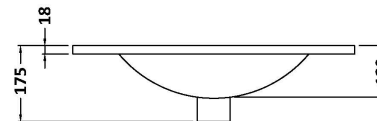

Packaging Dimensions

Height (mm):	835
Width (mm):	620
Depth (mm):	395
Gross Weight (kg):	19.5

Packaging Data

Box Colour:	Brown Cardboard Box
Box Qty:	1
Label Size:	50 x 100
Label Colour:	White Label
Label Qty:	2

Outer Box Dimensions (If Applicable)

Height (mm):	
Width (mm):	
Depth (mm):	
Gross Weight (kg):	
Barcode:	5056678447581

Product Details

Country of Origin:	China
Fitting Instruction:	No
CE & UKCA:	N/A
FSC Certified Materials:	Yes
Colour:	Indigo Blue
Construction Method:	Cam & Wood Dowel
Construction Type:	Rigid
Cabinet Finish:	MFC Painted Matt
Fascia Finish:	Mdf Painted Matt
Cabinet Thickness (mm):	16
Fascia Thickness (mm):	18
Drawer Included:	No
Drawer Type:	Not Applicable
No of Shelves:	1
Hinge Type:	95 Degree Soft Close
Hinge Included:	Yes, Supplied
Adjustable Legs:	No, Not Required
Fixings Included:	Yes
Handle Style:	Modern
Waste Shroud:	Not Applicable
Handle Included:	Yes, Supplied
Handle Type:	D-Shape

Sales Code: NVM003

Description: Minimalist Basin 600mm

Product Dimensions

Height (mm):	170
Width (mm):	600
Depth (mm):	390
Nett Weight (kg):	10.76

Packaging Dimensions

Height (mm):	200
Width (mm):	400
Depth (mm):	620
Gross Weight (kg):	10.76

Packaging Data

Box Colour:	Brown Cardboard Box - Printed
Box Qty:	1
Label Size:	100 x 50
Label Colour:	White Label
Label Qty:	2

Outer Box Dimensions (If Applicable)

Height (mm):	
Width (mm):	
Depth (mm):	
Gross Weight (kg):	
Barcode:	5055146194668