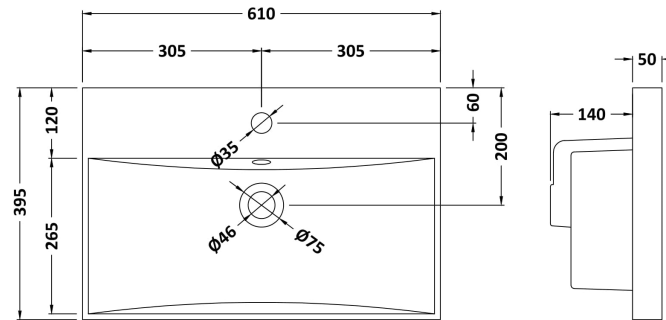

Packaging Dimensions

Height (mm):	835
Width (mm):	620
Depth (mm):	395
Gross Weight (kg):	19.5

Packaging Data

Box Colour:	Brown Cardboard Box
Box Qty:	1
Label Size:	50 x 100
Label Colour:	White Label
Label Qty:	2

Outer Box Dimensions (If Applicable)

Height (mm):	
Width (mm):	
Depth (mm):	
Gross Weight (kg):	
Barcode:	5056678447581

Product Details

Country of Origin:	China
Fitting Instruction:	No
CE & UKCA:	N/A
FSC Certified Materials:	Yes
Colour:	Indigo Blue
Construction Method:	Cam & Wood Dowel
Construction Type:	Rigid
Cabinet Finish:	MFC Painted Matt
Fascia Finish:	Mdf Painted Matt
Cabinet Thickness (mm):	16
Fascia Thickness (mm):	18
Drawer Included:	No
Drawer Type:	Not Applicable
No of Shelves:	1
Hinge Type:	95 Degree Soft Close
Hinge Included:	Yes, Supplied
Adjustable Legs:	No, Not Required
Fixings Included:	Yes
Handle Style:	Modern
Waste Shroud:	Not Applicable
Handle Included:	Yes, Supplied
Handle Type:	D-Shape

Sales Code: NVM033

Description: 600 Thin Edged Basin 1Th

Product Dimensions

Height (mm):	170
Width (mm):	610
Depth (mm):	395
Nett Weight (kg):	11

Packaging Dimensions

Height (mm):	190
Width (mm):	630
Depth (mm):	415
Gross Weight (kg):	11.5

Packaging Data

Box Colour:	Brown Cardboard Box - Printed
Box Qty:	1
Label Size:	100 x 50
Label Colour:	White Label
Label Qty:	2

Outer Box Dimensions (If Applicable)

Height (mm):	
Width (mm):	
Depth (mm):	
Gross Weight (kg):	
Barcode:	5056211853428