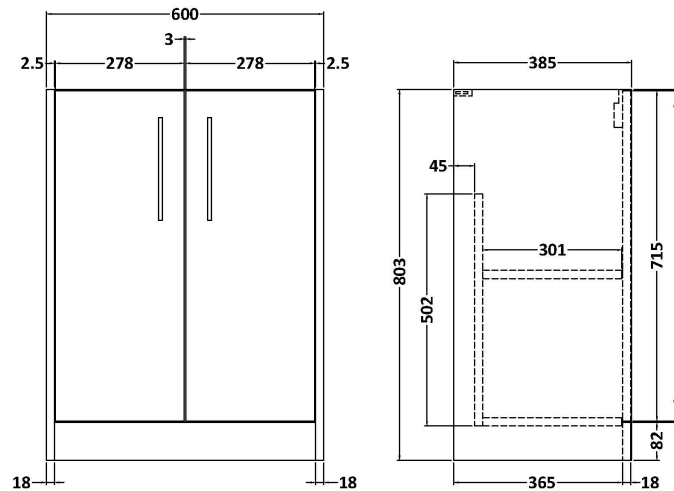

Sales Code: JNU2903D

Description: 600 Fs 2-Door Vanity & Basin 3

Packaging Details

Barcode: 5056678454282

Sales Code: NPF2903

Description: 600 F/S 2-Door Unit (385 Deep)

Product Dimensions

Height (mm):	803
Width (mm):	600
Depth (mm):	385
Nett Weight (kg):	19

Packaging Dimensions

Height (mm):	835
Width (mm):	620
Depth (mm):	395
Gross Weight (kg):	19.5

Packaging Data

Box Colour:	Brown Cardboard Box
Box Qty:	1
Label Size:	50 x 100
Label Colour:	White Label
Label Qty:	2

Outer Box Dimensions (If Applicable)

Height (mm):	
Width (mm):	
Depth (mm):	
Gross Weight (kg):	
Barcode:	5056678447581

Product Details

Country of Origin:	China
Fitting Instruction:	No
CE & UKCA:	N/A
FSC Certified Materials:	Yes
Colour:	Indigo Blue
Construction Method:	Cam & Wood Dowel
Construction Type:	Rigid
Cabinet Finish:	MFC Painted Matt
Fascia Finish:	Mdf Painted Matt
Cabinet Thickness (mm):	16
Fascia Thickness (mm):	18
Drawer Included:	No
Drawer Type:	Not Applicable
No of Shelves:	1
Hinge Type:	95 Degree Soft Close
Hinge Included:	Yes, Supplied
Adjustable Legs:	No, Not Required
Fixings Included:	Yes
Handle Style:	Modern
Waste Shroud:	Not Applicable
Handle Included:	Yes, Supplied
Handle Type:	D-Shape

Sales Code: NVM033

Description: 600 Thin Edged Basin 1Th

Product Dimensions

Height (mm):	170
Width (mm):	610
Depth (mm):	395
Nett Weight (kg):	11

Packaging Dimensions

Height (mm):	190
Width (mm):	630
Depth (mm):	415
Gross Weight (kg):	11.5