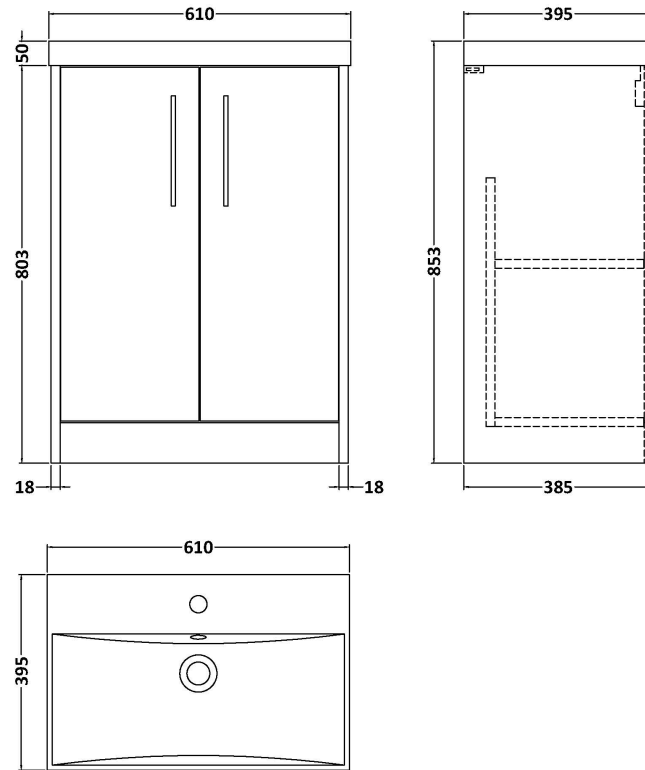

Sales Code: JNU2903D

Description: 600 Fs 2-Door Vanity & Basin 3

Packaging Details

Barcode: 5056678454282

Sales Code: NPF2903

Description: 600 F/S 2-Door Unit (385 Deep)

Product Dimensions

Height (mm):	803
Width (mm):	600
Depth (mm):	385
Nett Weight (kg):	19

Packaging Dimensions

Height (mm):	835
Width (mm):	620
Depth (mm):	395
Gross Weight (kg):	19.5

Packaging Data

Box Colour:	Brown Cardboard Box
Box Qty:	1
Label Size:	50 x 100
Label Colour:	White Label
Label Qty:	2

Outer Box Dimensions (If Applicable)

Height (mm):	
Width (mm):	
Depth (mm):	
Gross Weight (kg):	
Barcode:	5056678447581

Product Details

Country of Origin:	China
Fitting Instruction:	No
CE & UKCA:	N/A
FSC Certified Materials:	Yes
Colour:	Indigo Blue
Construction Method:	Cam & Wood Dowel
Construction Type:	Rigid
Cabinet Finish:	MFC Painted Matt
Fascia Finish:	Mdf Painted Matt
Cabinet Thickness (mm):	16
Fascia Thickness (mm):	18
Drawer Included:	No
Drawer Type:	Not Applicable
No of Shelves:	1
Hinge Type:	95 Degree Soft Close
Hinge Included:	Yes, Supplied
Adjustable Legs:	No, Not Required
Fixings Included:	Yes
Handle Style:	Modern
Waste Shroud:	Not Applicable
Handle Included:	Yes, Supplied
Handle Type:	D-Shape

Sales Code: NVM033

Description: 600 Thin Edged Basin 1Th

Product Dimensions

Height (mm):	170
Width (mm):	610
Depth (mm):	395
Nett Weight (kg):	11

Packaging Dimensions

Height (mm):	190
Width (mm):	630
Depth (mm):	415
Gross Weight (kg):	11.5