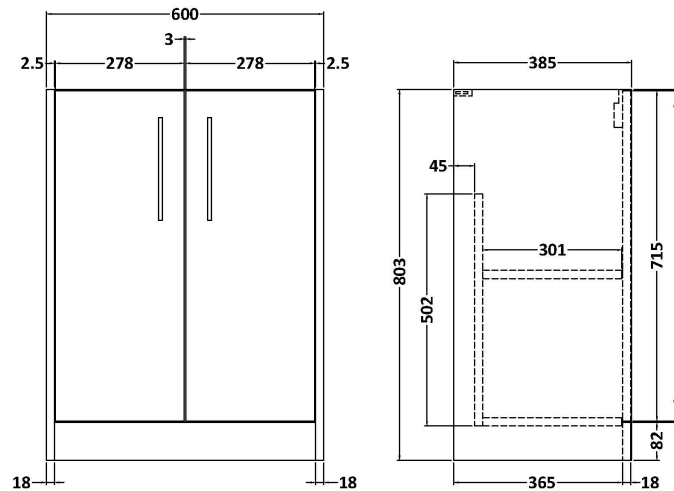

### Product Dimensions

Height (mm):	803
Width (mm):	600
Depth (mm):	385
Nett Weight (kg):	19

### Packaging Dimensions

Height (mm):	835
Width (mm):	620
Depth (mm):	395
Gross Weight (kg):	19.5

### Product Dimensions

Height (mm):	160
Width (mm):	610
Depth (mm):	440
Nett Weight (kg):	11

### Packaging Dimensions

Height (mm):	190
Width (mm):	630
Depth (mm):	415
Gross Weight (kg):	11.5