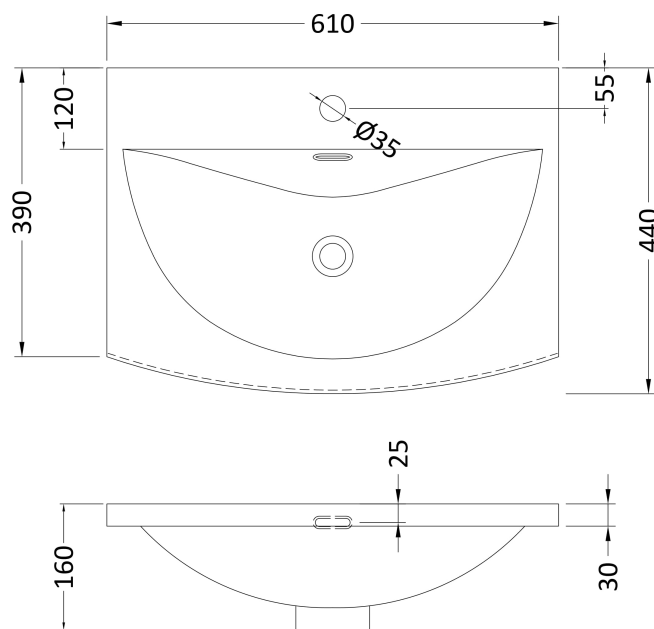

### Product Dimensions

Height (mm):	803
Width (mm):	600
Depth (mm):	385
Nett Weight (kg):	19

### Packaging Dimensions

Height (mm):	835
Width (mm):	620
Depth (mm):	395
Gross Weight (kg):	19.5

### Outer Box Dimensions (If Applicable)

Height (mm):	
Width (mm):	
Depth (mm):	
Gross Weight (kg):	
Barcode:	5056678447581

### Product Dimensions

Height (mm):	160
Width (mm):	610
Depth (mm):	440
Nett Weight (kg):	11