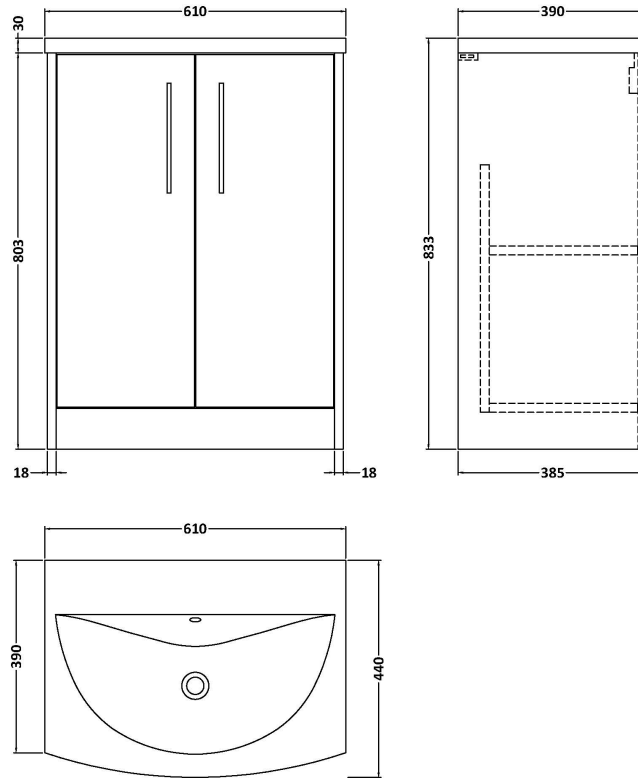

Sales Code: JNU2903G

Description: 600 Fs 2-Door Vanity & Basin 4

Packaging Details

Barcode: 5056678454299