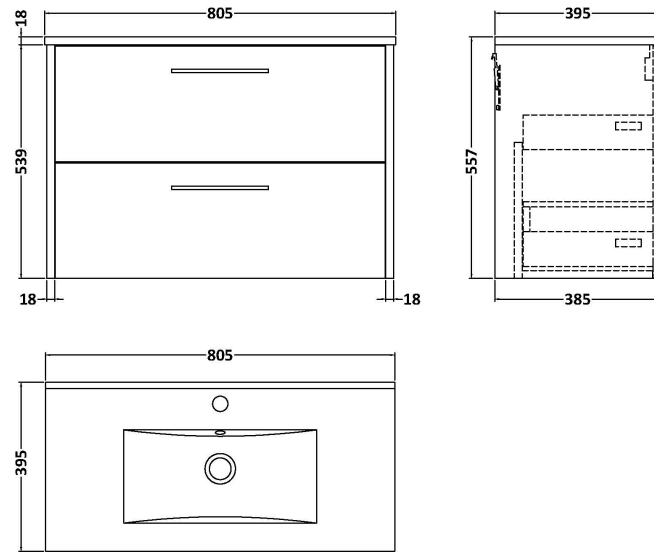

Sales Code: JNU2926B

Description: 800 Wh 2-Drawer Vanity & Basin 2

Packaging Details

Barcode: 5056678454824