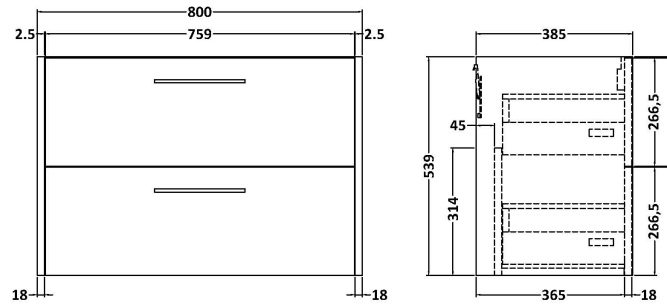

### Product Dimensions

Height (mm):	539
Width (mm):	800
Depth (mm):	385
Nett Weight (kg):	24.5

### Packaging Dimensions

Height (mm):	560
Width (mm):	820
Depth (mm):	405
Gross Weight (kg):	25

### Product Dimensions

Height (mm):	170
Width (mm):	800
Depth (mm):	390
Nett Weight (kg):	16.9

### Packaging Dimensions

Height (mm):	400
Width (mm):	820
Depth (mm):	200
Gross Weight (kg):	16.9