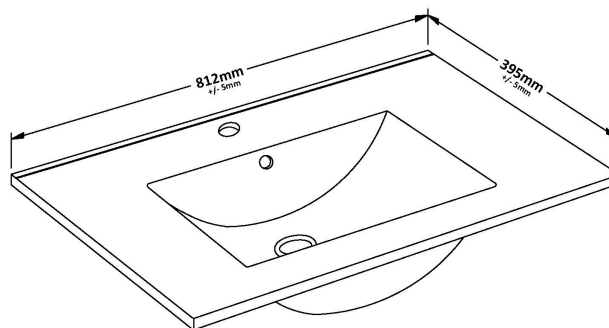

### Product Dimensions

Height (mm):	539
Width (mm):	800
Depth (mm):	385
Nett Weight (kg):	24.5

### Packaging Dimensions

Height (mm):	560
Width (mm):	820
Depth (mm):	405
Gross Weight (kg):	25

### Outer Box Dimensions (If Applicable)

Height (mm):	
Width (mm):	
Depth (mm):	
Gross Weight (kg):	
Barcode:	5056678447659

### Product Dimensions

Height (mm):	170
Width (mm):	800
Depth (mm):	390
Nett Weight (kg):	16.9