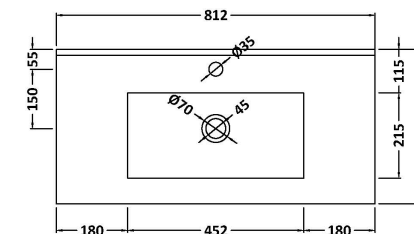

### Product Dimensions

Height (mm):	539
Width (mm):	800
Depth (mm):	385
Nett Weight (kg):	24.5

### Packaging Dimensions

Height (mm):	560
Width (mm):	820
Depth (mm):	405
Gross Weight (kg):	25

### Outer Box Dimensions (If Applicable)

Height (mm):	
Width (mm):	
Depth (mm):	
Gross Weight (kg):	
Barcode:	5056678447659

### Product Dimensions

Height (mm):	170
Width (mm):	800
Depth (mm):	390
Nett Weight (kg):	16.9