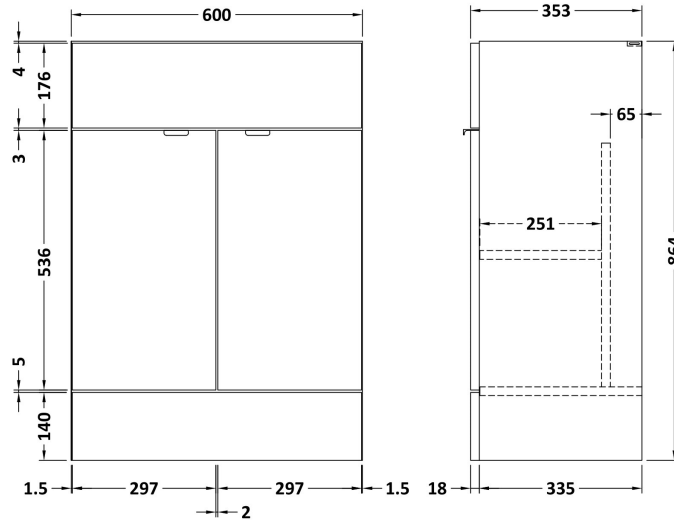

Sales Code: CBI3034A

Description: 1200 Fs 4-Door Vanity W/Double Basin

Packaging Details

Barcode: 5056678453759

Sales Code: CBM425

Description: Double Ceramic Basin 1208X358

Product Dimensions

Height (mm):	360
Width (mm):	1205
Depth (mm):	140
Nett Weight (kg):	25.3

Packaging Dimensions

Height (mm):	205
Width (mm):	1270
Depth (mm):	470
Gross Weight (kg):	25.3

Packaging Data

Box Colour:	Brown Cardboard Box - Printed
Box Qty:	1
Label Size:	100 x 50
Label Colour:	White Label
Label Qty:	2

Outer Box Dimensions (If Applicable)

Height (mm):	
Width (mm):	
Depth (mm):	
Gross Weight (kg):	
Barcode:	5056211875840

Product Details

Country of Origin:	China
Fitting Instruction:	No
Certification: CE & UKCA:	No
WRAS:	N/A
WRAS No:	N/A
Product Material:	Vitreous China
Fixing Supplied:	No

Sales Code: OFF3008

Description: 600 Vanity Unit Full Depth

Product Dimensions

Height (mm):	864
Width (mm):	600
Depth (mm):	355
Nett Weight (kg):	20.5

Packaging Dimensions

Height (mm):	375
Width (mm):	625
Depth (mm):	900
Gross Weight (kg):	21