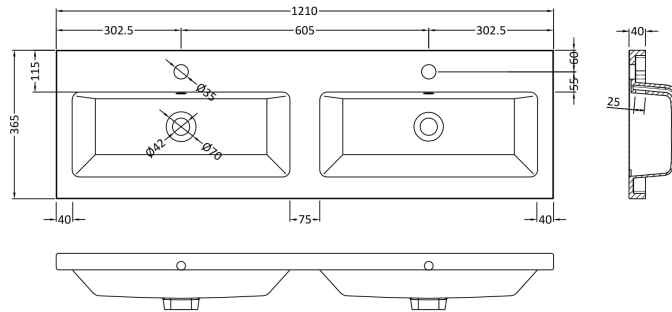

Sales Code: CBI3034A

Description: 1200 Fs 4-Door Vanity W/Double Basin

Packaging Details

Barcode: 5056678453759

Sales Code: CBM425

Description: Double Ceramic Basin 1208X358

Product Dimensions

Height (mm):	360
Width (mm):	1205
Depth (mm):	140
Nett Weight (kg):	25.3

Packaging Dimensions

Height (mm):	205
Width (mm):	1270
Depth (mm):	470
Gross Weight (kg):	25.3

Packaging Data

Box Colour:	Brown Cardboard Box - Printed
Box Qty:	1
Label Size:	100 x 50
Label Colour:	White Label
Label Qty:	2

Outer Box Dimensions (If Applicable)

Height (mm):	
Width (mm):	
Depth (mm):	
Gross Weight (kg):	
Barcode:	5056211875840

Product Details

Country of Origin:	China
Fitting Instruction:	No
Certification: CE & UKCA:	No
WRAS:	N/A
WRAS No:	N/A
Product Material:	Vitreous China
Fixing Supplied:	No

Sales Code: OFF3008

Description: 600 Vanity Unit Full Depth

Product Dimensions

Height (mm):	864
Width (mm):	600
Depth (mm):	355
Nett Weight (kg):	20.5

Packaging Dimensions

Height (mm):	375
Width (mm):	625
Depth (mm):	900
Gross Weight (kg):	21