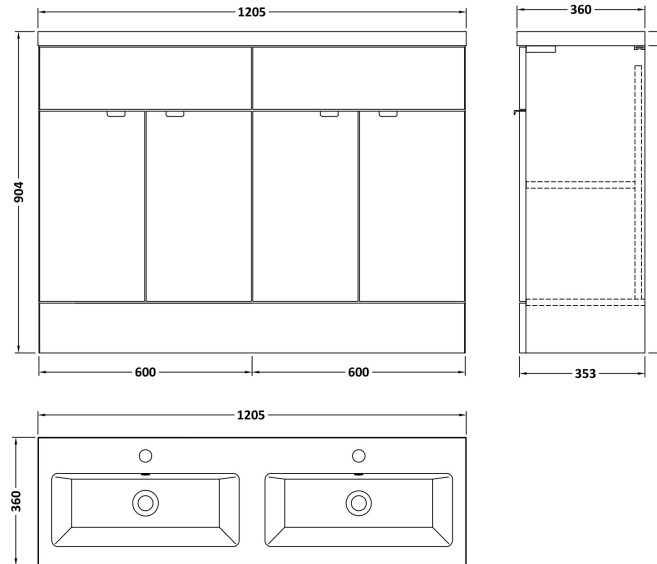

Sales Code: CBI3034A

Description: 1200 Fs 4-Door Vanity W/Double Basin

Packaging Details

Barcode: 5056678453759

Sales Code: CBM425

Description: Double Ceramic Basin 1208X358

Product Dimensions

Height (mm):	360
Width (mm):	1205
Depth (mm):	140
Nett Weight (kg):	25.3

Packaging Dimensions

Height (mm):	205
Width (mm):	1270
Depth (mm):	470
Gross Weight (kg):	25.3

Packaging Data

Box Colour:	Brown Cardboard Box - Printed
Box Qty:	1
Label Size:	100 x 50
Label Colour:	White Label
Label Qty:	2

Outer Box Dimensions (If Applicable)

Height (mm):	
Width (mm):	
Depth (mm):	
Gross Weight (kg):	
Barcode:	5056211875840

Product Details

Country of Origin:	China
Fitting Instruction:	No
Certification: CE & UKCA:	No
WRAS:	N/A
WRAS No:	N/A
Product Material:	Vitreous China
Fixing Supplied:	No

Sales Code: OFF3008

Description: 600 Vanity Unit Full Depth

Product Dimensions

Height (mm):	864
Width (mm):	600
Depth (mm):	355
Nett Weight (kg):	20.5

Packaging Dimensions

Height (mm):	375
Width (mm):	625
Depth (mm):	900
Gross Weight (kg):	21