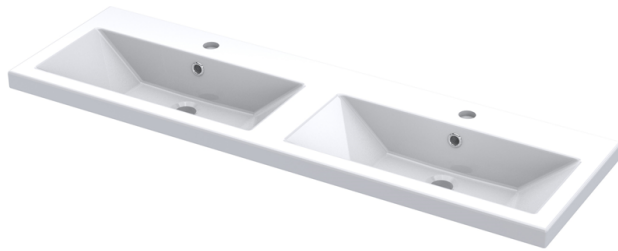

Sales Code: CBI3034A

Description: 1200 Fs 4-Door Vanity W/Double Basin

Packaging Details

Barcode: 5056678453759

Sales Code: CBM425

Description: Double Ceramic Basin 1208X358

Product Dimensions

Height (mm):	360
Width (mm):	1205
Depth (mm):	140
Nett Weight (kg):	25.3

Packaging Dimensions

Height (mm):	205
Width (mm):	1270
Depth (mm):	470
Gross Weight (kg):	25.3

Packaging Data

Box Colour:	Brown Cardboard Box - Printed
Box Qty:	1
Label Size:	100 x 50
Label Colour:	White Label
Label Qty:	2

Outer Box Dimensions (If Applicable)

Height (mm):	
Width (mm):	
Depth (mm):	
Gross Weight (kg):	
Barcode:	5056211875840

Product Details

Country of Origin:	China
Fitting Instruction:	No
Certification: CE & UKCA:	No
WRAS:	N/A
WRAS No:	N/A
Product Material:	Vitreous China
Fixing Supplied:	No

Sales Code: OFF3008

Description: 600 Vanity Unit Full Depth

Product Dimensions

Height (mm):	864
Width (mm):	600
Depth (mm):	355
Nett Weight (kg):	20.5

Packaging Dimensions

Height (mm):	375
Width (mm):	625
Depth (mm):	900
Gross Weight (kg):	21