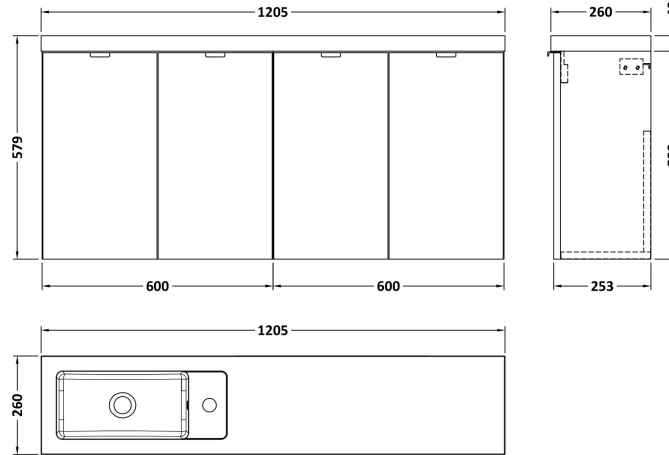

Sales Code: CBI3035

Description: 1200 Wh 4-Door Vanity W/Slimline Basin

Packaging Details

Barcode: 5056678453766

Sales Code: OFF3067

Description: 600 2-Door Wall Hung Unit

Product Dimensions

Height (mm):	540
Width (mm):	600
Depth (mm):	283
Nett Weight (kg):	11

Packaging Dimensions

Height (mm):	375
Width (mm):	620
Depth (mm):	560
Gross Weight (kg):	11.5

Packaging Data

Box Colour:	Brown Cardboard Box
Box Qty:	1
Label Size:	100 x 50
Label Colour:	White Label
Label Qty:	2

Outer Box Dimensions (If Applicable)

Height (mm):	
Width (mm):	
Depth (mm):	
Gross Weight (kg):	
Barcode:	5056678437070

Product Details

Country of Origin:	United Kingdom
Fitting Instruction:	No
CE & UKCA:	N/A
FSC Certified Materials:	Yes
Colour:	Bleached Cuneo Oak
Construction Method:	Cam & Wood Dowel
Construction Type:	Rigid
Cabinet Finish:	MFC Textured Woodgrain
Fascia Finish:	MFC Textured Woodgrain
Cabinet Thickness (mm):	18
Fascia Thickness (mm):	18
Drawer Included:	No
Drawer Type:	Not Applicable
No of Shelves:	0
Hinge Type:	95 Degree Clip-On Soft Close
Hinge Included:	Yes, Supplied
Adjustable Legs:	No, Not Required
Fixings Included:	Yes
Handle Style:	Modern
Waste Shroud:	No
Handle Included:	Yes, Supplied
Handle Type:	Wrapover

Sales Code: PMB404

Description: 1200 Straight Polymarble Basin

Product Dimensions

Height (mm):	135
Width (mm):	1203
Depth (mm):	255
Nett Weight (kg):	14

Packaging Dimensions

Height (mm):	190
Width (mm):	320
Depth (mm):	1260
Gross Weight (kg):	14