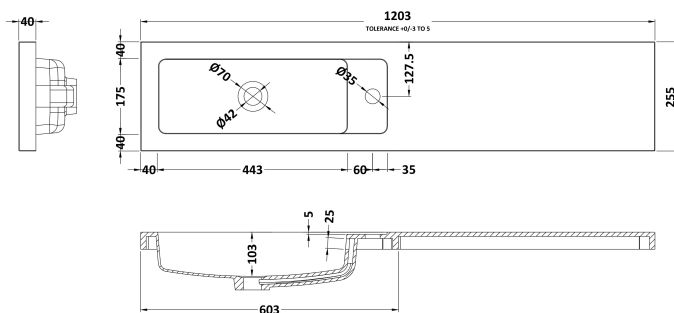

Packaging Dimensions

Height (mm):	375
Width (mm):	620
Depth (mm):	560
Gross Weight (kg):	11.5

Packaging Data

Box Colour:	Brown Cardboard Box
Box Qty:	1
Label Size:	100 x 50
Label Colour:	White Label
Label Qty:	2

Outer Box Dimensions (If Applicable)

Height (mm):	
Width (mm):	
Depth (mm):	
Gross Weight (kg):	
Barcode:	5056678437070

Product Details

Country of Origin:	United Kingdom
Fitting Instruction:	No
CE & UKCA:	N/A
FSC Certified Materials:	Yes
Colour:	Bleached Cuneo Oak
Construction Method:	Cam & Wood Dowel
Construction Type:	Rigid
Cabinet Finish:	MFC Textured Woodgrain
Fascia Finish:	MFC Textured Woodgrain
Cabinet Thickness (mm):	18
Fascia Thickness (mm):	18
Drawer Included:	No
Drawer Type:	Not Applicable
No of Shelves:	0
Hinge Type:	95 Degree Clip-On Soft Close
Hinge Included:	Yes, Supplied
Adjustable Legs:	No, Not Required
Fixings Included:	Yes
Handle Style:	Modern
Waste Shroud:	No
Handle Included:	Yes, Supplied
Handle Type:	Wrapover

Sales Code: PMB404

Description: 1200 Straight Polymarble Basin

Product Dimensions

Height (mm):	135
Width (mm):	1203
Depth (mm):	255
Nett Weight (kg):	14

Packaging Dimensions

Height (mm):	190
Width (mm):	320
Depth (mm):	1260
Gross Weight (kg):	14

Packaging Data

Box Colour:	Brown Cardboard Box - Printed
Box Qty:	1
Label Size:	100 x 50
Label Colour:	White Label
Label Qty:	2

Outer Box Dimensions (If Applicable)

Height (mm):	
Width (mm):	
Depth (mm):	
Gross Weight (kg):	
Barcode:	5055275812440