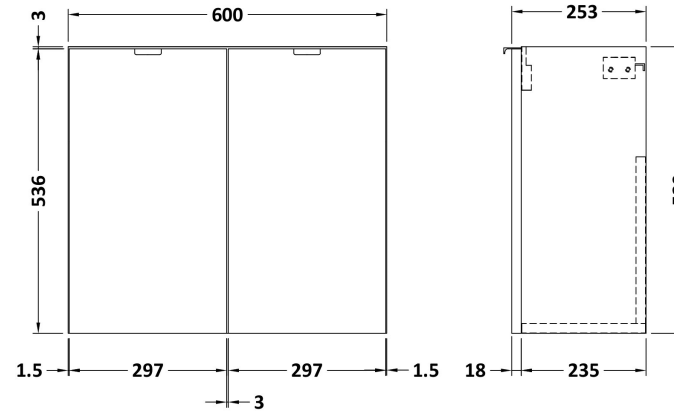

Sales Code: CBI3035

Description: 1200 Wh 4-Door Vanity W/Slimline Basin

Packaging Details

Barcode: 5056678453766

Sales Code: OFF3067

Description: 600 2-Door Wall Hung Unit

Product Dimensions

Height (mm):	540
Width (mm):	600
Depth (mm):	283
Nett Weight (kg):	11

Packaging Dimensions

Height (mm):	375
Width (mm):	620
Depth (mm):	560
Gross Weight (kg):	11.5

Packaging Data

Box Colour:	Brown Cardboard Box
Box Qty:	1
Label Size:	100 x 50
Label Colour:	White Label
Label Qty:	2

Sales Code: PMB404

Description: 1200 Straight Polymarble Basin

Product Dimensions

Height (mm):	135
Width (mm):	1203
Depth (mm):	255
Nett Weight (kg):	14

Packaging Dimensions

Height (mm):	190
Width (mm):	320
Depth (mm):	1260
Gross Weight (kg):	14

Packaging Data

Box Colour:	Brown Cardboard Box - Printed
Box Qty:	1
Label Size:	100 x 50
Label Colour:	White Label
Label Qty:	2

Outer Box Dimensions (If Applicable)

Height (mm):	
Width (mm):	
Depth (mm):	
Gross Weight (kg):	
Barcode:	5055275812440