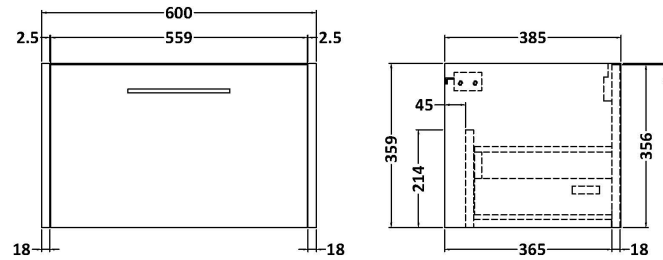

Packaging Dimensions

Height (mm):	205
Width (mm):	1270
Depth (mm):	510
Gross Weight (kg):	27

Packaging Data

Box Colour:	Brown Cardboard Box - Printed
Box Qty:	1
Label Size:	100 x 50
Label Colour:	White Label
Label Qty:	2

Outer Box Dimensions (If Applicable)

Height (mm):	
Width (mm):	
Depth (mm):	
Gross Weight (kg):	
Barcode:	5056211875826

Product Details

Country of Origin:	China
Fitting Instruction:	No
Certification: CE & UKCA:	No
WRAS:	N/A
WRAS No:	N/A
Product Material:	Vitreous China
Fixing Supplied:	No

Sales Code: NPF2922

Description: 600 W/H 1-Drawer Unit (385 Deep)

Product Dimensions

Height (mm):	359
Width (mm):	600
Depth (mm):	385
Nett Weight (kg):	13

Packaging Dimensions

Height (mm):	380
Width (mm):	620
Depth (mm):	405
Gross Weight (kg):	13.5

Packaging Data

Box Colour:	Brown Cardboard Box
Box Qty:	1
Label Size:	50 x 100
Label Colour:	White Label
Label Qty:	2

Outer Box Dimensions (If Applicable)

Height (mm):	
Width (mm):	
Depth (mm):	
Gross Weight (kg):	
Barcode:	5056678447628