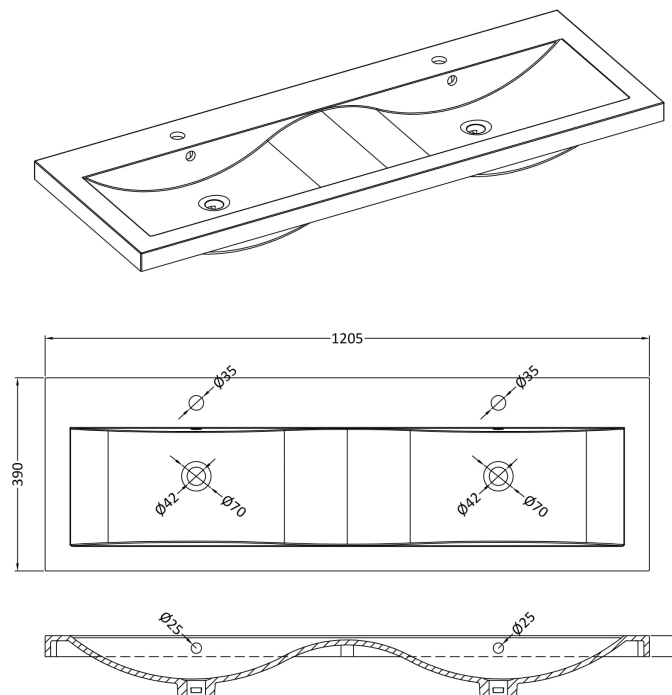

Sales Code: JNU2922F

Description: 1200 Wh 2-Drawer Vanity & Double Basin

Packaging Details

Barcode: 5056678454442

Sales Code: CBM424

Description: Double Ceramic Basin 1208X392

Product Dimensions

Height (mm):	390
Width (mm):	1205
Depth (mm):	175
Nett Weight (kg):	27

Packaging Dimensions

Height (mm):	205
Width (mm):	1270
Depth (mm):	510
Gross Weight (kg):	27

Packaging Data

Box Colour:	Brown Cardboard Box - Printed
Box Qty:	1
Label Size:	100 x 50
Label Colour:	White Label
Label Qty:	2

Outer Box Dimensions (If Applicable)

Height (mm):	
Width (mm):	
Depth (mm):	
Gross Weight (kg):	
Barcode:	5056211875826

Product Details

Country of Origin:	China
Fitting Instruction:	No
Certification: CE & UKCA:	No
WRAS:	N/A
WRAS No:	N/A
Product Material:	Vitreous China
Fixing Supplied:	No

Sales Code: NPF2922

Description: 600 W/H 1-Drawer Unit (385 Deep)

Product Dimensions

Height (mm):	359
Width (mm):	600
Depth (mm):	385
Nett Weight (kg):	13

Packaging Dimensions

Height (mm):	380
Width (mm):	620
Depth (mm):	405
Gross Weight (kg):	13.5