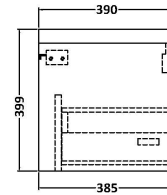

Sales Code: JNU2922F

Description: 1200 Wh 2-Drawer Vanity & Double Basin

Packaging Details

Barcode: 5056678454442

Sales Code: CBM424

Description: Double Ceramic Basin 1208X392

Product Dimensions

Height (mm):	390
Width (mm):	1205
Depth (mm):	175
Nett Weight (kg):	27

Packaging Dimensions

Height (mm):	205
Width (mm):	1270
Depth (mm):	510
Gross Weight (kg):	27

Packaging Data

Box Colour:	Brown Cardboard Box - Printed
Box Qty:	1
Label Size:	100 x 50
Label Colour:	White Label
Label Qty:	2

Outer Box Dimensions (If Applicable)

Height (mm):	
Width (mm):	
Depth (mm):	
Gross Weight (kg):	
Barcode:	5056211875826

Product Details

Country of Origin:	China
Fitting Instruction:	No
Certification: CE & UKCA:	No
WRAS:	N/A
WRAS No:	N/A
Product Material:	Vitreous China
Fixing Supplied:	No

Sales Code: NPF2922

Description: 600 W/H 1-Drawer Unit (385 Deep)

Product Dimensions

Height (mm):	359
Width (mm):	600
Depth (mm):	385
Nett Weight (kg):	13

Packaging Dimensions

Height (mm):	380
Width (mm):	620
Depth (mm):	405
Gross Weight (kg):	13.5