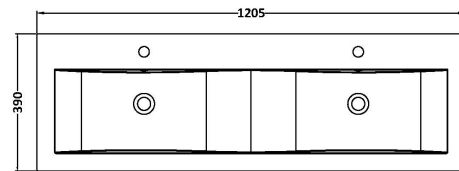

Sales Code: JNU2922F

Description: 1200 Wh 2-Drawer Vanity & Double Basin

Packaging Details

Barcode: 5056678454442

Sales Code: CBM424

Description: Double Ceramic Basin 1208X392

Product Dimensions

Height (mm):	390
Width (mm):	1205
Depth (mm):	175
Nett Weight (kg):	27

Packaging Dimensions

Height (mm):	205
Width (mm):	1270
Depth (mm):	510
Gross Weight (kg):	27

Packaging Data

Box Colour:	Brown Cardboard Box - Printed
Box Qty:	1
Label Size:	100 x 50
Label Colour:	White Label
Label Qty:	2

Outer Box Dimensions (If Applicable)

Height (mm):	
Width (mm):	
Depth (mm):	
Gross Weight (kg):	
Barcode:	5056211875826

Product Details

Country of Origin:	China
Fitting Instruction:	No
Certification: CE & UKCA:	No
WRAS:	N/A
WRAS No:	N/A
Product Material:	Vitreous China
Fixing Supplied:	No

Sales Code: NPF2922

Description: 600 W/H 1-Drawer Unit (385 Deep)

Product Dimensions

Height (mm):	359
Width (mm):	600
Depth (mm):	385
Nett Weight (kg):	13

Packaging Dimensions

Height (mm):	380
Width (mm):	620
Depth (mm):	405
Gross Weight (kg):	13.5