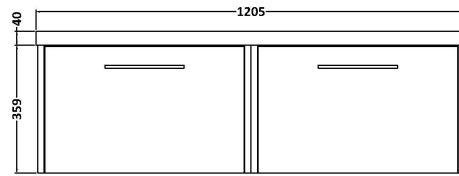

Sales Code: JNU2922F

Description: 1200 Wh 2-Drawer Vanity & Double Basin

Packaging Details

Barcode: 5056678454442

Sales Code: CBM424

Description: Double Ceramic Basin 1208X392

Product Dimensions

Height (mm):	390
Width (mm):	1205
Depth (mm):	175
Nett Weight (kg):	27

Packaging Dimensions

Height (mm):	205
Width (mm):	1270
Depth (mm):	510
Gross Weight (kg):	27

Packaging Data

Box Colour:	Brown Cardboard Box - Printed
Box Qty:	1
Label Size:	100 x 50
Label Colour:	White Label
Label Qty:	2

Outer Box Dimensions (If Applicable)

Height (mm):	
Width (mm):	
Depth (mm):	
Gross Weight (kg):	
Barcode:	5056211875826

Product Details

Country of Origin:	China
Fitting Instruction:	No
Certification: CE & UKCA:	No
WRAS:	N/A
WRAS No:	N/A
Product Material:	Vitreous China
Fixing Supplied:	No

Sales Code: NPF2922

Description: 600 W/H 1-Drawer Unit (385 Deep)

Product Dimensions

Height (mm):	359
Width (mm):	600
Depth (mm):	385
Nett Weight (kg):	13

Packaging Dimensions

Height (mm):	380
Width (mm):	620
Depth (mm):	405
Gross Weight (kg):	13.5