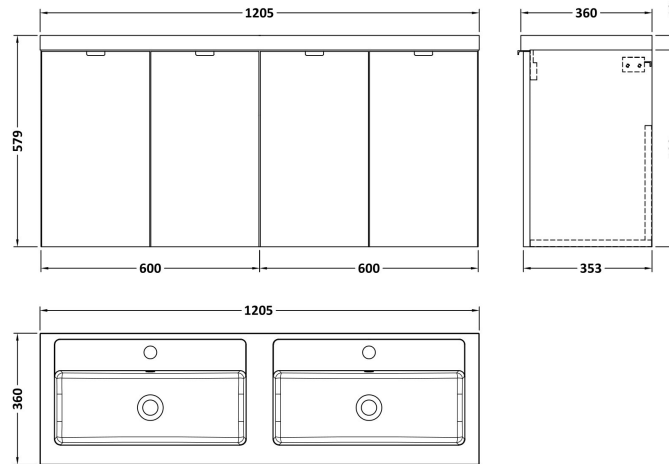

Sales Code: CBI3033

Description: 1200 Wh 4-Door Vanity W/Double Basin

Packaging Details

Barcode: 5056678453728

Sales Code: OFF3066

Description: 600 Wall Hung 2-Door Unit

Product Dimensions

Height (mm):	540
Width (mm):	600
Depth (mm):	383
Nett Weight (kg):	13

Packaging Dimensions

Height (mm):	375
Width (mm):	625
Depth (mm):	560
Gross Weight (kg):	13.5

Packaging Data

Box Colour:	Brown Cardboard Box
Box Qty:	1
Label Size:	100 x 50
Label Colour:	White Label
Label Qty:	2

Outer Box Dimensions (If Applicable)

Height (mm):	
Width (mm):	
Depth (mm):	
Gross Weight (kg):	
Barcode:	5056678437063

Product Details

Country of Origin:	United Kingdom
Fitting Instruction:	No
CE & UKCA:	N/A
FSC Certified Materials:	Yes
Colour:	Bleached Cuneo Oak
Construction Method:	Cam & Wood Dowel
Construction Type:	Rigid
Cabinet Finish:	MFC Textured Woodgrain
Fascia Finish:	MFC Textured Woodgrain
Cabinet Thickness (mm):	18
Fascia Thickness (mm):	18
Drawer Included:	No
Drawer Type:	Not Applicable
No of Shelves:	0
Hinge Type:	95 Degree Clip-On Soft Close
Hinge Included:	Yes, Supplied
Adjustable Legs:	No, Not Required
Fixings Included:	Yes
Handle Style:	Modern
Waste Shroud:	No
Handle Included:	Yes, Supplied
Handle Type:	Wrapover

Sales Code: PMB425

Description: Double Polymarble Basin 1205 X 360

Product Dimensions

Height (mm):	450
Width (mm):	1205
Depth (mm):	157
Nett Weight (kg):	18.12

Packaging Dimensions

Height (mm):	100
Width (mm):	1205
Depth (mm):	360
Gross Weight (kg):	18.12