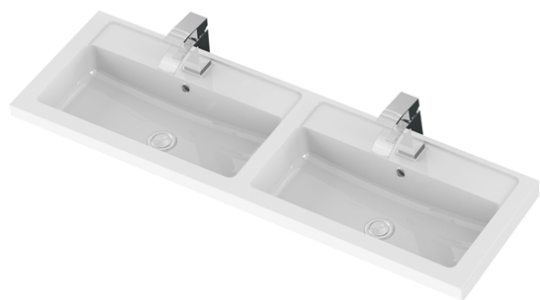

Sales Code: CBI3033

Description: 1200 Wh 4-Door Vanity W/Double Basin

Packaging Details

Barcode: 5056678453728

Sales Code: OFF3066

Description: 600 Wall Hung 2-Door Unit

Product Dimensions

Height (mm):	540
Width (mm):	600
Depth (mm):	383
Nett Weight (kg):	13

Packaging Dimensions

Height (mm):	375
Width (mm):	625
Depth (mm):	560
Gross Weight (kg):	13.5

Packaging Data

Box Colour:	Brown Cardboard Box
Box Qty:	1
Label Size:	100 x 50
Label Colour:	White Label
Label Qty:	2

Outer Box Dimensions (If Applicable)

Height (mm):	
Width (mm):	
Depth (mm):	
Gross Weight (kg):	
Barcode:	5056678437063

Product Details

Country of Origin:	United Kingdom
Fitting Instruction:	No
CE & UKCA:	N/A
FSC Certified Materials:	Yes
Colour:	Bleached Cuneo Oak
Construction Method:	Cam & Wood Dowel
Construction Type:	Rigid
Cabinet Finish:	MFC Textured Woodgrain
Fascia Finish:	MFC Textured Woodgrain
Cabinet Thickness (mm):	18
Fascia Thickness (mm):	18
Drawer Included:	No
Drawer Type:	Not Applicable
No of Shelves:	0
Hinge Type:	95 Degree Clip-On Soft Close
Hinge Included:	Yes, Supplied
Adjustable Legs:	No, Not Required
Fixings Included:	Yes
Handle Style:	Modern
Waste Shroud:	No
Handle Included:	Yes, Supplied
Handle Type:	Wrapover

Sales Code: PMB425

Description: Double Polymarble Basin 1205 X 360

Product Dimensions

Height (mm):	450
Width (mm):	1205
Depth (mm):	157
Nett Weight (kg):	18.12

Packaging Dimensions

Height (mm):	100
Width (mm):	1205
Depth (mm):	360
Gross Weight (kg):	18.12