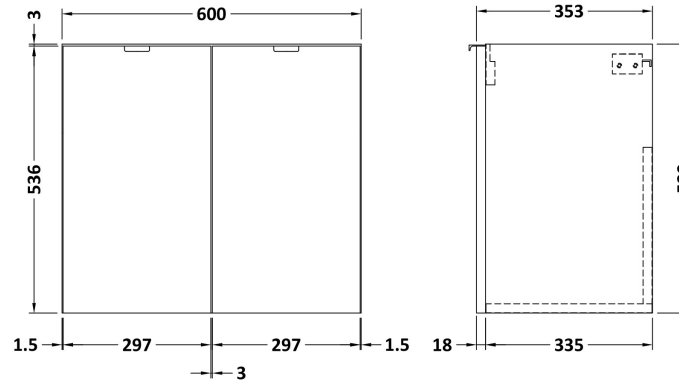

Sales Code: CBI3033

Description: 1200 Wh 4-Door Vanity W/Double Basin

Packaging Details

Barcode: 5056678453728

Sales Code: OFF3066

Description: 600 Wall Hung 2-Door Unit

Product Dimensions

Height (mm):	540
Width (mm):	600
Depth (mm):	383
Nett Weight (kg):	13

Packaging Dimensions

Height (mm):	375
Width (mm):	625
Depth (mm):	560
Gross Weight (kg):	13.5

Packaging Data

Box Colour:	Brown Cardboard Box
Box Qty:	1
Label Size:	100 x 50
Label Colour:	White Label
Label Qty:	2

Sales Code: PMB425

Description: Double Polymarble Basin 1205 X 360

Product Dimensions

Height (mm):	450
Width (mm):	1205
Depth (mm):	157
Nett Weight (kg):	18.12

Packaging Dimensions

Height (mm):	100
Width (mm):	1205
Depth (mm):	360
Gross Weight (kg):	18.12

Packaging Data

Box Colour:	Brown Cardboard Box - Printed
Box Qty:	1
Label Size:	100 x 50
Label Colour:	White Label
Label Qty:	2

Outer Box Dimensions (If Applicable)

Height (mm):	
Width (mm):	
Depth (mm):	
Gross Weight (kg):	
Barcode:	5056211815143