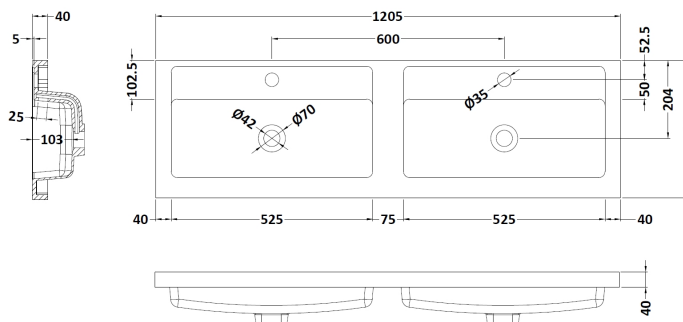

Packaging Dimensions

Height (mm):	375
Width (mm):	625
Depth (mm):	560
Gross Weight (kg):	13.5

Packaging Data

Box Colour:	Brown Cardboard Box
Box Qty:	1
Label Size:	100 x 50
Label Colour:	White Label
Label Qty:	2

Outer Box Dimensions (If Applicable)

Height (mm):	
Width (mm):	
Depth (mm):	
Gross Weight (kg):	
Barcode:	5056678437063

Product Details

Country of Origin:	United Kingdom
Fitting Instruction:	No
CE & UKCA:	N/A
FSC Certified Materials:	Yes
Colour:	Bleached Cuneo Oak
Construction Method:	Cam & Wood Dowel
Construction Type:	Rigid
Cabinet Finish:	MFC Textured Woodgrain
Fascia Finish:	MFC Textured Woodgrain
Cabinet Thickness (mm):	18
Fascia Thickness (mm):	18
Drawer Included:	No
Drawer Type:	Not Applicable
No of Shelves:	0
Hinge Type:	95 Degree Clip-On Soft Close
Hinge Included:	Yes, Supplied
Adjustable Legs:	No, Not Required
Fixings Included:	Yes
Handle Style:	Modern
Waste Shroud:	No
Handle Included:	Yes, Supplied
Handle Type:	Wrapover

Sales Code: PMB425

Description: Double Polymarble Basin 1205 X 360

Product Dimensions

Height (mm):	450
Width (mm):	1205
Depth (mm):	157
Nett Weight (kg):	18.12

Packaging Dimensions

Height (mm):	100
Width (mm):	1205
Depth (mm):	360
Gross Weight (kg):	18.12

Packaging Data

Box Colour:	Brown Cardboard Box - Printed
Box Qty:	1
Label Size:	100 x 50
Label Colour:	White Label
Label Qty:	2

Outer Box Dimensions (If Applicable)

Height (mm):	
Width (mm):	
Depth (mm):	
Gross Weight (kg):	
Barcode:	5056211815143