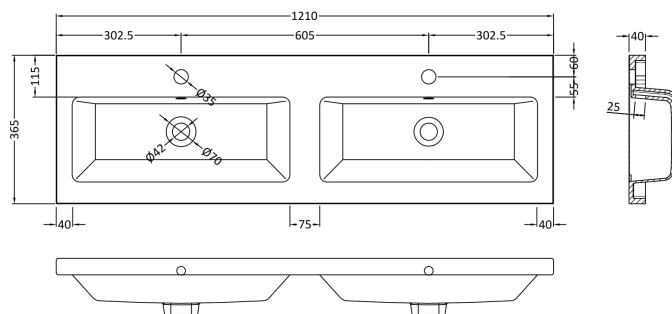

Sales Code: CBI3033A

Description: 1200 Wh 4-Door Vanity W/Double Basin

Packaging Details

Barcode: 5056678453735

Sales Code: CBM425

Description: Double Ceramic Basin 1208X358

Product Dimensions

Height (mm):	360
Width (mm):	1205
Depth (mm):	140
Nett Weight (kg):	25.3

Packaging Dimensions

Height (mm):	205
Width (mm):	1270
Depth (mm):	470
Gross Weight (kg):	25.3

Packaging Data

Box Colour:	Brown Cardboard Box - Printed
Box Qty:	1
Label Size:	100 x 50
Label Colour:	White Label
Label Qty:	2

Outer Box Dimensions (If Applicable)

Height (mm):	
Width (mm):	
Depth (mm):	
Gross Weight (kg):	
Barcode:	5056211875840

Product Details

Country of Origin:	China
Fitting Instruction:	No
Certification: CE & UKCA:	No
WRAS:	N/A
WRAS No:	N/A
Product Material:	Vitreous China
Fixing Supplied:	No

Sales Code: OFF3066

Description: 600 Wall Hung 2-Door Unit

Product Dimensions

Height (mm):	540
Width (mm):	600
Depth (mm):	383
Nett Weight (kg):	13

Packaging Dimensions

Height (mm):	375
Width (mm):	625
Depth (mm):	560
Gross Weight (kg):	13.5