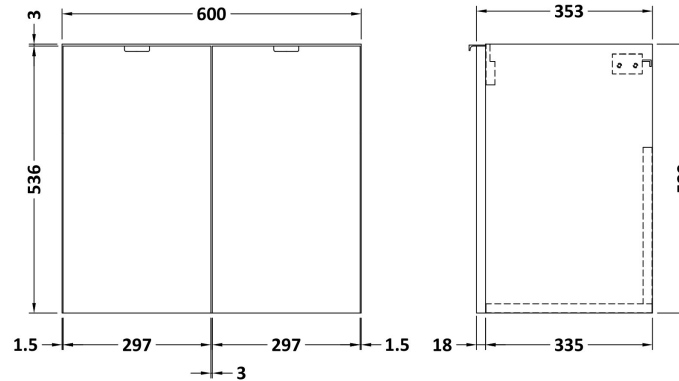

Sales Code: CBI3033A

Description: 1200 Wh 4-Door Vanity W/Double Basin

Packaging Details

Barcode: 5056678453735

Sales Code: CBM425

Description: Double Ceramic Basin 1208X358

Product Dimensions

Height (mm):	360
Width (mm):	1205
Depth (mm):	140
Nett Weight (kg):	25.3

Packaging Dimensions

Height (mm):	205
Width (mm):	1270
Depth (mm):	470
Gross Weight (kg):	25.3

Packaging Data

Box Colour:	Brown Cardboard Box - Printed
Box Qty:	1
Label Size:	100 x 50
Label Colour:	White Label
Label Qty:	2

Outer Box Dimensions (If Applicable)

Height (mm):	
Width (mm):	
Depth (mm):	
Gross Weight (kg):	
Barcode:	5056211875840

Product Details

Country of Origin:	China
Fitting Instruction:	No
Certification: CE & UKCA:	No
WRAS:	N/A
WRAS No:	N/A
Product Material:	Vitreous China
Fixing Supplied:	No

Sales Code: OFF3066

Description: 600 Wall Hung 2-Door Unit

Product Dimensions

Height (mm):	540
Width (mm):	600
Depth (mm):	383
Nett Weight (kg):	13

Packaging Dimensions

Height (mm):	375
Width (mm):	625
Depth (mm):	560
Gross Weight (kg):	13.5