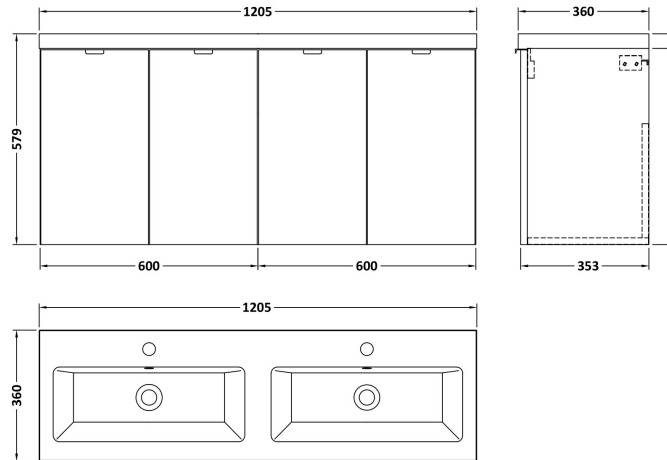

Sales Code: CBI3033A

Description: 1200 Wh 4-Door Vanity W/Double Basin

Packaging Details

Barcode: 5056678453735

Sales Code: CBM425

Description: Double Ceramic Basin 1208X358

Product Dimensions

Height (mm):	360
Width (mm):	1205
Depth (mm):	140
Nett Weight (kg):	25.3

Packaging Dimensions

Height (mm):	205
Width (mm):	1270
Depth (mm):	470
Gross Weight (kg):	25.3

Packaging Data

Box Colour:	Brown Cardboard Box - Printed
Box Qty:	1
Label Size:	100 x 50
Label Colour:	White Label
Label Qty:	2

Outer Box Dimensions (If Applicable)

Height (mm):	
Width (mm):	
Depth (mm):	
Gross Weight (kg):	
Barcode:	5056211875840

Product Details

Country of Origin:	China
Fitting Instruction:	No
Certification: CE & UKCA:	No
WRAS:	N/A
WRAS No:	N/A
Product Material:	Vitreous China
Fixing Supplied:	No

Sales Code: OFF3066

Description: 600 Wall Hung 2-Door Unit

Product Dimensions

Height (mm):	540
Width (mm):	600
Depth (mm):	383
Nett Weight (kg):	13

Packaging Dimensions

Height (mm):	375
Width (mm):	625
Depth (mm):	560
Gross Weight (kg):	13.5