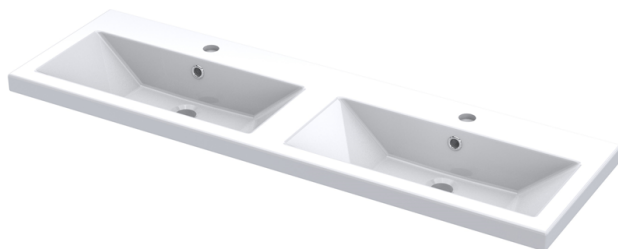

Sales Code: CBI3033A

Description: 1200 Wh 4-Door Vanity W/Double Basin

Packaging Details

Barcode: 5056678453735

Sales Code: CBM425

Description: Double Ceramic Basin 1208X358

Product Dimensions

Height (mm):	360
Width (mm):	1205
Depth (mm):	140
Nett Weight (kg):	25.3

Packaging Dimensions

Height (mm):	205
Width (mm):	1270
Depth (mm):	470
Gross Weight (kg):	25.3

Packaging Data

Box Colour:	Brown Cardboard Box - Printed
Box Qty:	1
Label Size:	100 x 50
Label Colour:	White Label
Label Qty:	2

Outer Box Dimensions (If Applicable)

Height (mm):	
Width (mm):	
Depth (mm):	
Gross Weight (kg):	
Barcode:	5056211875840

Product Details

Country of Origin:	China
Fitting Instruction:	No
Certification: CE & UKCA:	No
WRAS:	N/A
WRAS No:	N/A
Product Material:	Vitreous China
Fixing Supplied:	No