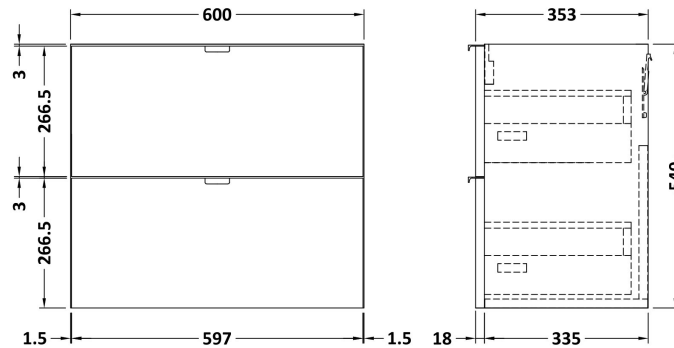

Sales Code: CBI3032

Description: 1200 Wh 4-Drawer Vanity W/Double Basin

Packaging Details

Barcode: 5056678453704

Sales Code: OFF3037

Description: 600 2-Drawer Wall Hung Unit (355mm)

Product Dimensions

Height (mm):	540
Width (mm):	600
Depth (mm):	383
Nett Weight (kg):	21

Packaging Dimensions

Height (mm):	375
Width (mm):	620
Depth (mm):	560
Gross Weight (kg):	21.5

Packaging Data

Box Colour:	Brown Cardboard Box
Box Qty:	1
Label Size:	100 x 50
Label Colour:	White Label
Label Qty:	2

Sales Code: PMB425

Description: Double Polymarble Basin 1205 X 360

Product Dimensions

Height (mm):	450
Width (mm):	1205
Depth (mm):	157
Nett Weight (kg):	18.12

Packaging Dimensions

Height (mm):	100
Width (mm):	1205
Depth (mm):	360
Gross Weight (kg):	18.12

Packaging Data

Box Colour:	Brown Cardboard Box - Printed
Box Qty:	1
Label Size:	100 x 50
Label Colour:	White Label
Label Qty:	2

Outer Box Dimensions (If Applicable)

Height (mm):	
Width (mm):	
Depth (mm):	
Gross Weight (kg):	
Barcode:	5056211815143