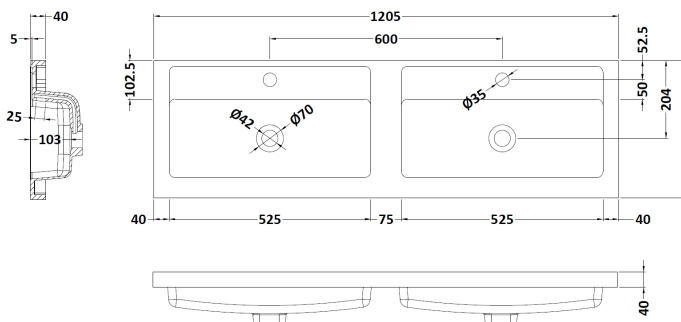

Packaging Dimensions

Height (mm):	375
Width (mm):	620
Depth (mm):	560
Gross Weight (kg):	21.5

Packaging Data

Box Colour:	Brown Cardboard Box
Box Qty:	1
Label Size:	100 x 50
Label Colour:	White Label
Label Qty:	2

Outer Box Dimensions (If Applicable)

Height (mm):	
Width (mm):	
Depth (mm):	
Gross Weight (kg):	
Barcode:	5056678436936

Product Details

Country of Origin:	United Kingdom
Fitting Instruction:	No
CE & UKCA:	N/A
FSC Certified Materials:	Yes
Colour:	Bleached Cuneo Oak
Construction Method:	Cam & Wood Dowel
Construction Type:	Rigid
Cabinet Finish:	MFC Textured Woodgrain
Fascia Finish:	MFC Textured Woodgrain
Cabinet Thickness (mm):	18
Fascia Thickness (mm):	18
Drawer Included:	Yes
Drawer Type:	80mm High Metal Softclose
No of Shelves:	0
Hinge Type:	Not Applicable
Hinge Included:	Not Applicable
Adjustable Legs:	No, Not Required
Fixings Included:	Yes
Handle Style:	Modern
Waste Shroud:	Yes
Handle Included:	Yes, Supplied
Handle Type:	Wrapover

Sales Code: PMB425

Description: Double Polymarble Basin 1205 X 360

Product Dimensions

Height (mm):	450
Width (mm):	1205
Depth (mm):	157
Nett Weight (kg):	18.12

Packaging Dimensions

Height (mm):	100
Width (mm):	1205
Depth (mm):	360
Gross Weight (kg):	18.12

Packaging Data

Box Colour:	Brown Cardboard Box - Printed
Box Qty:	1
Label Size:	100 x 50
Label Colour:	White Label
Label Qty:	2

Outer Box Dimensions (If Applicable)

Height (mm):	
Width (mm):	
Depth (mm):	
Gross Weight (kg):	
Barcode:	5056211815143