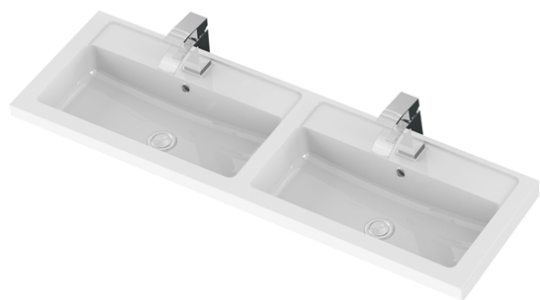

Sales Code: CBI3032

Description: 1200 Wh 4-Drawer Vanity W/Double Basin

Packaging Details

Barcode: 5056678453704

Sales Code: OFF3037

Description: 600 2-Drawer Wall Hung Unit (355mm)

Product Dimensions

Height (mm):	540
Width (mm):	600
Depth (mm):	383
Nett Weight (kg):	21

Packaging Dimensions

Height (mm):	375
Width (mm):	620
Depth (mm):	560
Gross Weight (kg):	21.5

Packaging Data

Box Colour:	Brown Cardboard Box
Box Qty:	1
Label Size:	100 x 50
Label Colour:	White Label
Label Qty:	2

Outer Box Dimensions (If Applicable)

Height (mm):	
Width (mm):	
Depth (mm):	
Gross Weight (kg):	
Barcode:	5056678436936

Product Details

Country of Origin:	United Kingdom
Fitting Instruction:	No
CE & UKCA:	N/A
FSC Certified Materials:	Yes
Colour:	Bleached Cuneo Oak
Construction Method:	Cam & Wood Dowel
Construction Type:	Rigid
Cabinet Finish:	MFC Textured Woodgrain
Fascia Finish:	MFC Textured Woodgrain
Cabinet Thickness (mm):	18
Fascia Thickness (mm):	18
Drawer Included:	Yes
Drawer Type:	80mm High Metal Softclose
No of Shelves:	0
Hinge Type:	Not Applicable
Hinge Included:	Not Applicable
Adjustable Legs:	No, Not Required
Fixings Included:	Yes
Handle Style:	Modern
Waste Shroud:	Yes
Handle Included:	Yes, Supplied
Handle Type:	Wrapover

Sales Code: PMB425

Description: Double Polymarble Basin 1205 X 360

Product Dimensions

Height (mm):	450
Width (mm):	1205
Depth (mm):	157
Nett Weight (kg):	18.12

Packaging Dimensions

Height (mm):	100
Width (mm):	1205
Depth (mm):	360
Gross Weight (kg):	18.12