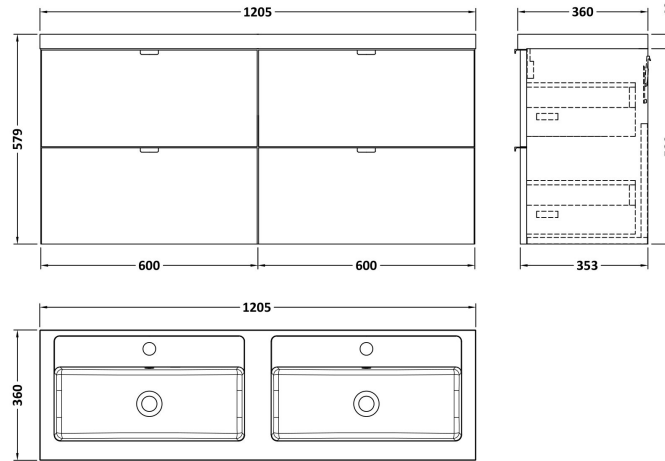

Sales Code: CBI3032

Description: 1200 Wh 4-Drawer Vanity W/Double Basin

Packaging Details

Barcode: 5056678453704

Sales Code: OFF3037

Description: 600 2-Drawer Wall Hung Unit (355mm)

Product Dimensions

Height (mm):	540
Width (mm):	600
Depth (mm):	383
Nett Weight (kg):	21

Packaging Dimensions

Height (mm):	375
Width (mm):	620
Depth (mm):	560
Gross Weight (kg):	21.5

Packaging Data

Box Colour:	Brown Cardboard Box
Box Qty:	1
Label Size:	100 x 50
Label Colour:	White Label
Label Qty:	2

Outer Box Dimensions (If Applicable)

Height (mm):	
Width (mm):	
Depth (mm):	
Gross Weight (kg):	
Barcode:	5056678436936

Product Details

Country of Origin:	United Kingdom
Fitting Instruction:	No
CE & UKCA:	N/A
FSC Certified Materials:	Yes
Colour:	Bleached Cuneo Oak
Construction Method:	Cam & Wood Dowel
Construction Type:	Rigid
Cabinet Finish:	MFC Textured Woodgrain
Fascia Finish:	MFC Textured Woodgrain
Cabinet Thickness (mm):	18
Fascia Thickness (mm):	18
Drawer Included:	Yes
Drawer Type:	80mm High Metal Softclose
No of Shelves:	0
Hinge Type:	Not Applicable
Hinge Included:	Not Applicable
Adjustable Legs:	No, Not Required
Fixings Included:	Yes
Handle Style:	Modern
Waste Shroud:	Yes
Handle Included:	Yes, Supplied
Handle Type:	Wrapover

Sales Code: PMB425

Description: Double Polymarble Basin 1205 X 360

Product Dimensions

Height (mm):	450
Width (mm):	1205
Depth (mm):	157
Nett Weight (kg):	18.12

Packaging Dimensions

Height (mm):	100
Width (mm):	1205
Depth (mm):	360
Gross Weight (kg):	18.12