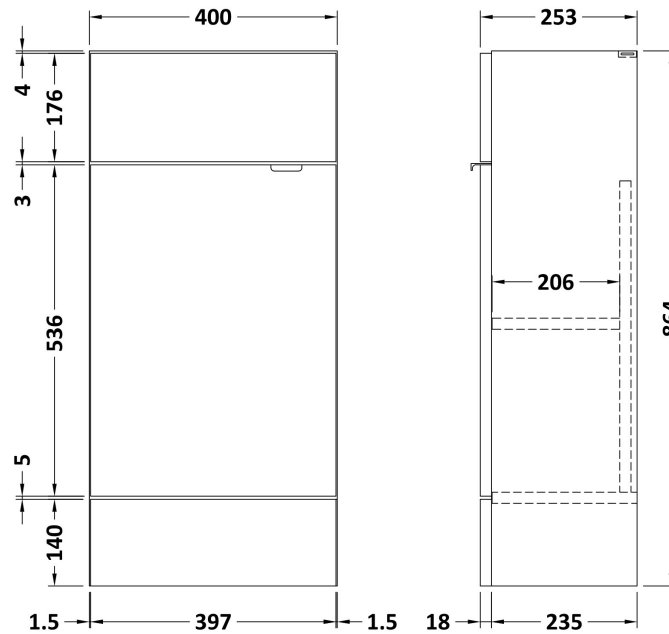

Sales Code: CBI3021

Description: 400mm Compact Vanity Unit & Basin

Packaging Details

Barcode: 5056678453551

Sales Code: OFF3003

Description: 400 Vanity Unit Compact

Product Dimensions

Height (mm):	864
Width (mm):	400
Depth (mm):	255
Nett Weight (kg):	12

Packaging Dimensions

Height (mm):	290
Width (mm):	425
Depth (mm):	900
Gross Weight (kg):	12.5

Packaging Data

Box Colour:	Brown Cardboard Box
Box Qty:	1
Label Size:	100 x 50
Label Colour:	White Label
Label Qty:	2

Sales Code: PMB301

Description: 400 Side Tap Basin 1Th (402.5X255x40)

Product Dimensions

Height (mm):	135
Width (mm):	403
Depth (mm):	255
Nett Weight (kg):	6.01

Packaging Dimensions

Height (mm):	315
Width (mm):	205
Depth (mm):	455
Gross Weight (kg):	6.01

Packaging Data

Box Colour:	
Box Qty:	
Label Size:	x
Label Colour:	
Label Qty:	

Outer Box Dimensions (If Applicable)

Height (mm):	
Width (mm):	
Depth (mm):	
Gross Weight (kg):	
Barcode:	5055369063024

Product Details