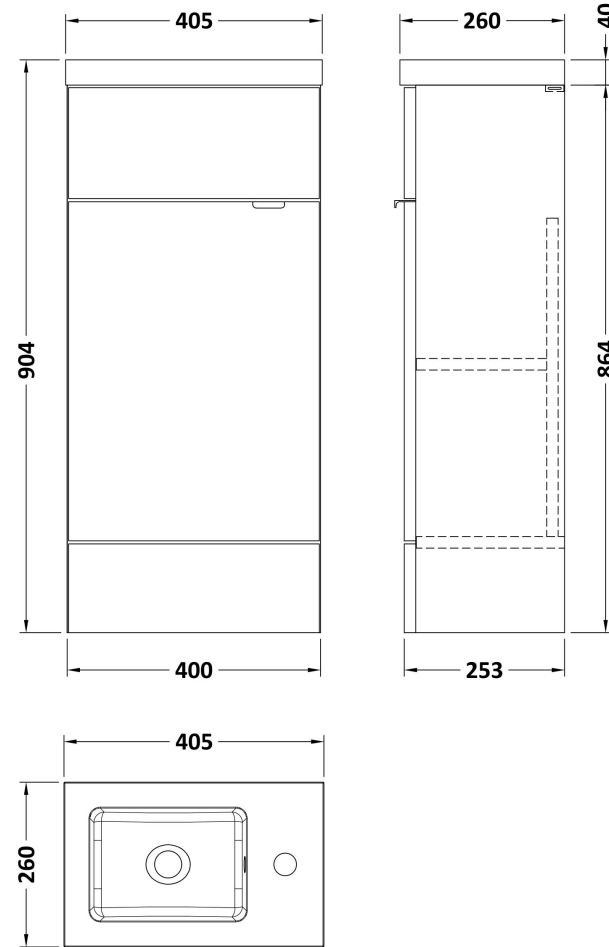

Sales Code: CBI3021

Description: 400mm Compact Vanity Unit & Basin

Packaging Details

Barcode: 5056678453551

Sales Code: OFF3003

Description: 400 Vanity Unit Compact

Product Dimensions

Height (mm):	864
Width (mm):	400
Depth (mm):	255
Nett Weight (kg):	12

Packaging Dimensions

Height (mm):	290
Width (mm):	425
Depth (mm):	900
Gross Weight (kg):	12.5

Packaging Data

Box Colour:	Brown Cardboard Box
Box Qty:	1
Label Size:	100 x 50
Label Colour:	White Label
Label Qty:	2

Outer Box Dimensions (If Applicable)

Height (mm):	
Width (mm):	
Depth (mm):	
Gross Weight (kg):	
Barcode:	5056678436745

Product Details

Country of Origin:	United Kingdom
Fitting Instruction:	No
CE & UKCA:	N/A
FSC Certified Materials:	Yes
Colour:	Bleached Cuneo Oak
Construction Method:	Cam & Wood Dowel
Construction Type:	Rigid
Cabinet Finish:	MFC Textured Woodgrain
Fascia Finish:	MFC Textured Woodgrain
Cabinet Thickness (mm):	18
Fascia Thickness (mm):	18
Drawer Included:	No
Drawer Type:	Not Applicable
No of Shelves:	1
Hinge Type:	95 Degree Clip-On Soft Close
Hinge Included:	Yes
Adjustable Legs:	No
Fixings Included:	Yes
Handle Style:	Contemporary
Waste Shroud:	No
Handle Included:	Yes
Handle Type:	Wrapover

Sales Code: PMB301

Description: 400 Side Tap Basin 1Th (402.5X255x40)

Product Dimensions

Height (mm):	135
Width (mm):	403
Depth (mm):	255
Nett Weight (kg):	6.01

Packaging Dimensions

Height (mm):	315
Width (mm):	205
Depth (mm):	455
Gross Weight (kg):	6.01