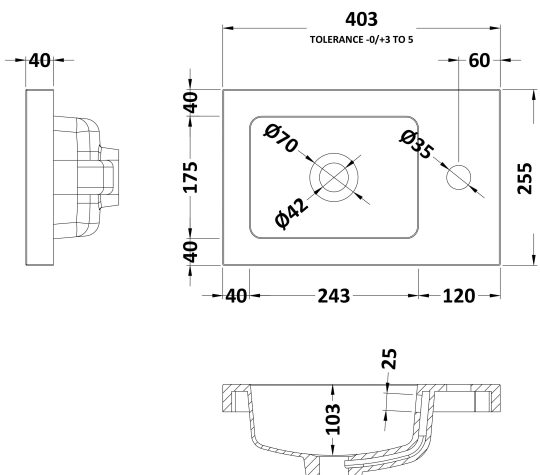

Packaging Dimensions

Height (mm):	290
Width (mm):	425
Depth (mm):	900
Gross Weight (kg):	12.5

Packaging Data

Box Colour:	Brown Cardboard Box
Box Qty:	1
Label Size:	100 x 50
Label Colour:	White Label
Label Qty:	2

Outer Box Dimensions (If Applicable)

Height (mm):	
Width (mm):	
Depth (mm):	
Gross Weight (kg):	
Barcode:	5056678436745

Product Details

Country of Origin:	United Kingdom
Fitting Instruction:	No
CE & UKCA:	N/A
FSC Certified Materials:	Yes
Colour:	Bleached Cuneo Oak
Construction Method:	Cam & Wood Dowel
Construction Type:	Rigid
Cabinet Finish:	MFC Textured Woodgrain
Fascia Finish:	MFC Textured Woodgrain
Cabinet Thickness (mm):	18
Fascia Thickness (mm):	18
Drawer Included:	No
Drawer Type:	Not Applicable
No of Shelves:	1
Hinge Type:	95 Degree Clip-On Soft Close
Hinge Included:	Yes
Adjustable Legs:	No
Fixings Included:	Yes
Handle Style:	Contemporary
Waste Shroud:	No
Handle Included:	Yes
Handle Type:	Wrapover

Sales Code: PMB301

Description: 400 Side Tap Basin 1Th (402.5X255x40)

Product Dimensions

Height (mm):	135
Width (mm):	403
Depth (mm):	255
Nett Weight (kg):	6.01

Packaging Dimensions

Height (mm):	315
Width (mm):	205
Depth (mm):	455
Gross Weight (kg):	6.01

Packaging Data

Box Colour:	
Box Qty:	
Label Size:	x
Label Colour:	
Label Qty:	

Outer Box Dimensions (If Applicable)

Height (mm):	
Width (mm):	
Depth (mm):	
Gross Weight (kg):	
Barcode:	5055369063024

Product Details