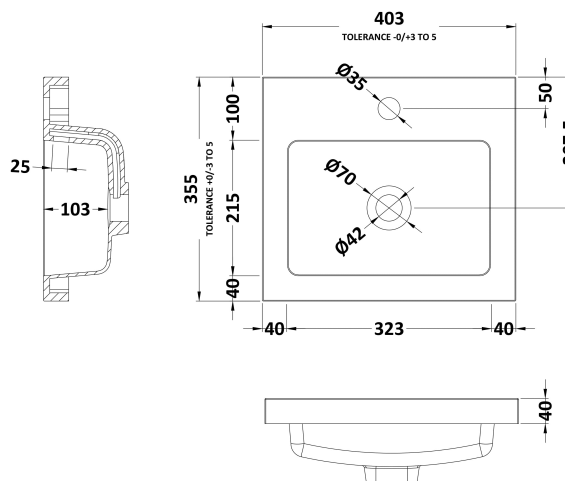

Packaging Dimensions

Height (mm):	375
Width (mm):	425
Depth (mm):	900
Gross Weight (kg):	16

Packaging Data

Box Colour:	Brown Cardboard Box
Box Qty:	1
Label Size:	100 x 50
Label Colour:	White Label
Label Qty:	2

Outer Box Dimensions (If Applicable)

Height (mm):	
Width (mm):	
Depth (mm):	
Gross Weight (kg):	
Barcode:	5056678436752

Product Details

Country of Origin:	United Kingdom
Fitting Instruction:	No
CE & UKCA:	N/A
FSC Certified Materials:	Yes
Colour:	Bleached Cuneo Oak
Construction Method:	Cam & Wood Dowel
Construction Type:	Rigid
Cabinet Finish:	MFC Textured Woodgrain
Fascia Finish:	MFC Textured Woodgrain
Cabinet Thickness (mm):	18
Fascia Thickness (mm):	18
Drawer Included:	No
Drawer Type:	Not Applicable
No of Shelves:	1
Hinge Type:	95 Degree Clip-On Soft Close
Hinge Included:	Yes
Adjustable Legs:	No
Fixings Included:	Yes
Handle Style:	Contemporary
Waste Shroud:	No
Handle Included:	Yes
Handle Type:	Wrapover

Sales Code: PMB311

Description: 400 Rear Tap Basin 1Th

Product Dimensions

Height (mm):	355
Width (mm):	403
Depth (mm):	135
Nett Weight (kg):	6.01

Packaging Dimensions

Height (mm):	550
Width (mm):	450
Depth (mm):	420
Gross Weight (kg):	6.01

Packaging Data

Box Colour:	Brown Cardboard Box - Printed
Box Qty:	1
Label Size:	100 x 50
Label Colour:	White Label
Label Qty:	2

Outer Box Dimensions (If Applicable)

Height (mm):	
Width (mm):	
Depth (mm):	
Gross Weight (kg):	
Barcode:	5055369071968