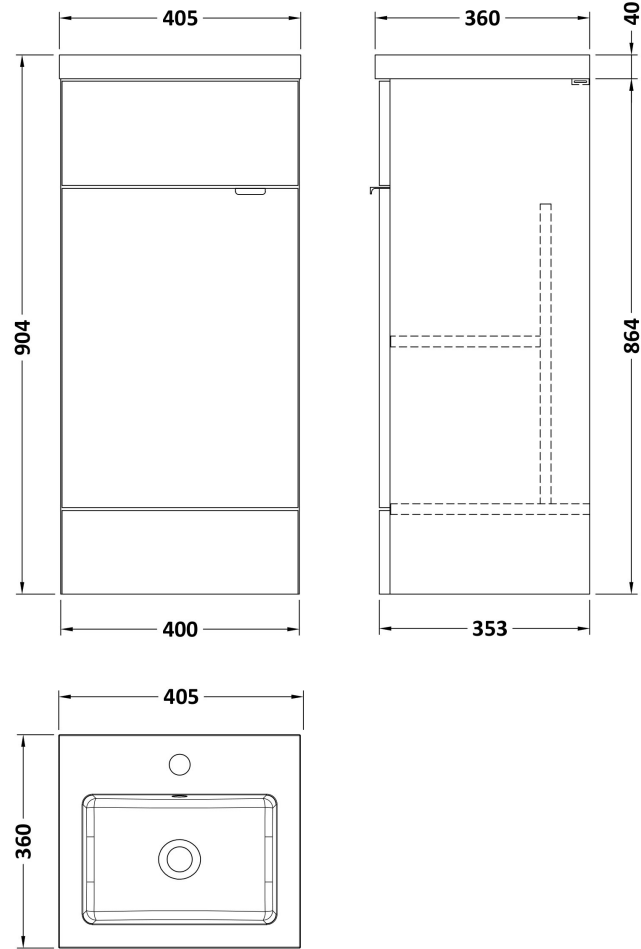

Sales Code: CBI3023

Description: 400mm Fd Vanity Unit & Basin

Packaging Details

Barcode: 5056678453575

Sales Code: OFF3004

Description: 400 Vanity Unit Full Depth

Product Dimensions

Height (mm):	864
Width (mm):	400
Depth (mm):	355
Nett Weight (kg):	15.5

Packaging Dimensions

Height (mm):	375
Width (mm):	425
Depth (mm):	900
Gross Weight (kg):	16

Packaging Data

Box Colour:	Brown Cardboard Box
Box Qty:	1
Label Size:	100 x 50
Label Colour:	White Label
Label Qty:	2

Outer Box Dimensions (If Applicable)

Height (mm):	
Width (mm):	
Depth (mm):	
Gross Weight (kg):	
Barcode:	5056678436752

Product Details

Country of Origin:	United Kingdom
Fitting Instruction:	No
CE & UKCA:	N/A
FSC Certified Materials:	Yes
Colour:	Bleached Cuneo Oak
Construction Method:	Cam & Wood Dowel
Construction Type:	Rigid
Cabinet Finish:	MFC Textured Woodgrain
Fascia Finish:	MFC Textured Woodgrain
Cabinet Thickness (mm):	18
Fascia Thickness (mm):	18
Drawer Included:	No
Drawer Type:	Not Applicable
No of Shelves:	1
Hinge Type:	95 Degree Clip-On Soft Close
Hinge Included:	Yes
Adjustable Legs:	No
Fixings Included:	Yes
Handle Style:	Contemporary
Waste Shroud:	No
Handle Included:	Yes
Handle Type:	Wrapover

Sales Code: PMB311

Description: 400 Rear Tap Basin 1Th

Product Dimensions

Height (mm):	355
Width (mm):	403
Depth (mm):	135
Nett Weight (kg):	6.01

Packaging Dimensions

Height (mm):	550
Width (mm):	450
Depth (mm):	420
Gross Weight (kg):	6.01