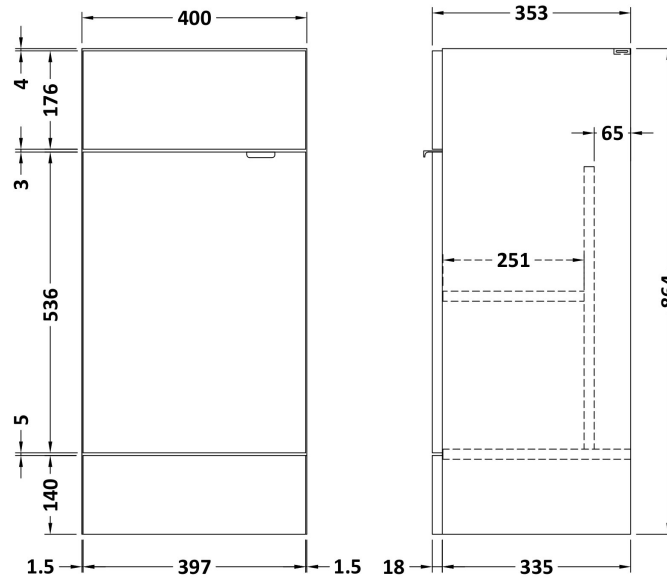

Sales Code: CBI3023

Description: 400mm Fd Vanity Unit & Basin

Packaging Details

Barcode: 5056678453575

Sales Code: OFF3004

Description: 400 Vanity Unit Full Depth

Product Dimensions

Height (mm):	864
Width (mm):	400
Depth (mm):	355
Nett Weight (kg):	15.5

Packaging Dimensions

Height (mm):	375
Width (mm):	425
Depth (mm):	900
Gross Weight (kg):	16

Packaging Data

Box Colour:	Brown Cardboard Box
Box Qty:	1
Label Size:	100 x 50
Label Colour:	White Label
Label Qty:	2

Sales Code: PMB311

Description: 400 Rear Tap Basin 1Th

Product Dimensions

Height (mm):	355
Width (mm):	403
Depth (mm):	135
Nett Weight (kg):	6.01

Packaging Dimensions

Height (mm):	550
Width (mm):	450
Depth (mm):	420
Gross Weight (kg):	6.01

Packaging Data

Box Colour:	Brown Cardboard Box - Printed
Box Qty:	1
Label Size:	100 x 50
Label Colour:	White Label
Label Qty:	2

Outer Box Dimensions (If Applicable)

Height (mm):	
Width (mm):	
Depth (mm):	
Gross Weight (kg):	
Barcode:	5055369071968