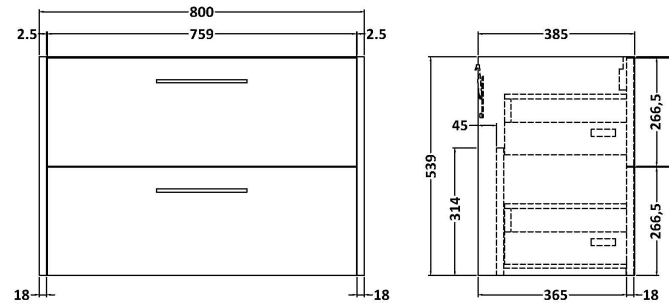

### Product Dimensions

Height (mm):	18
Width (mm):	805
Depth (mm):	390
Nett Weight (kg):	3.5

### Packaging Dimensions

Height (mm):	25
Width (mm):	825
Depth (mm):	410
Gross Weight (kg):	3.5

### Outer Box Dimensions (If Applicable)

Height (mm):	
Width (mm):	
Depth (mm):	
Gross Weight (kg):	
Barcode:	5056678447406

### Product Dimensions

Height (mm):	539
Width (mm):	800
Depth (mm):	385
Nett Weight (kg):	24.5