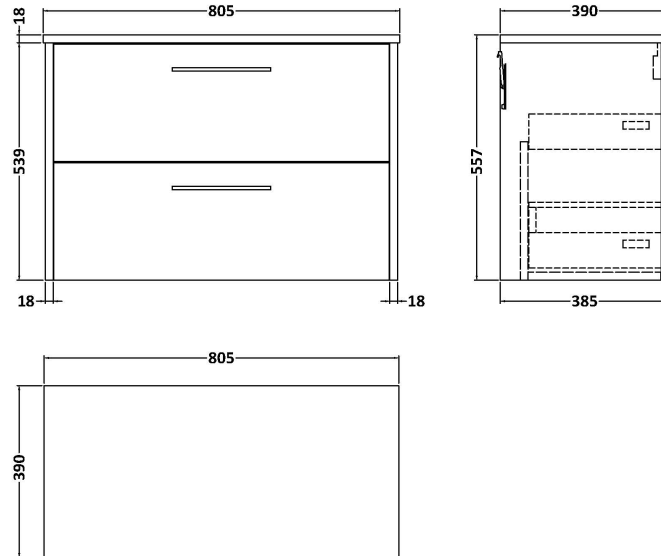

Sales Code: JNU2926W

Description: 800 Wh 2-Drawer Vanity & Worktop

Packaging Details

Barcode: 5056678454886