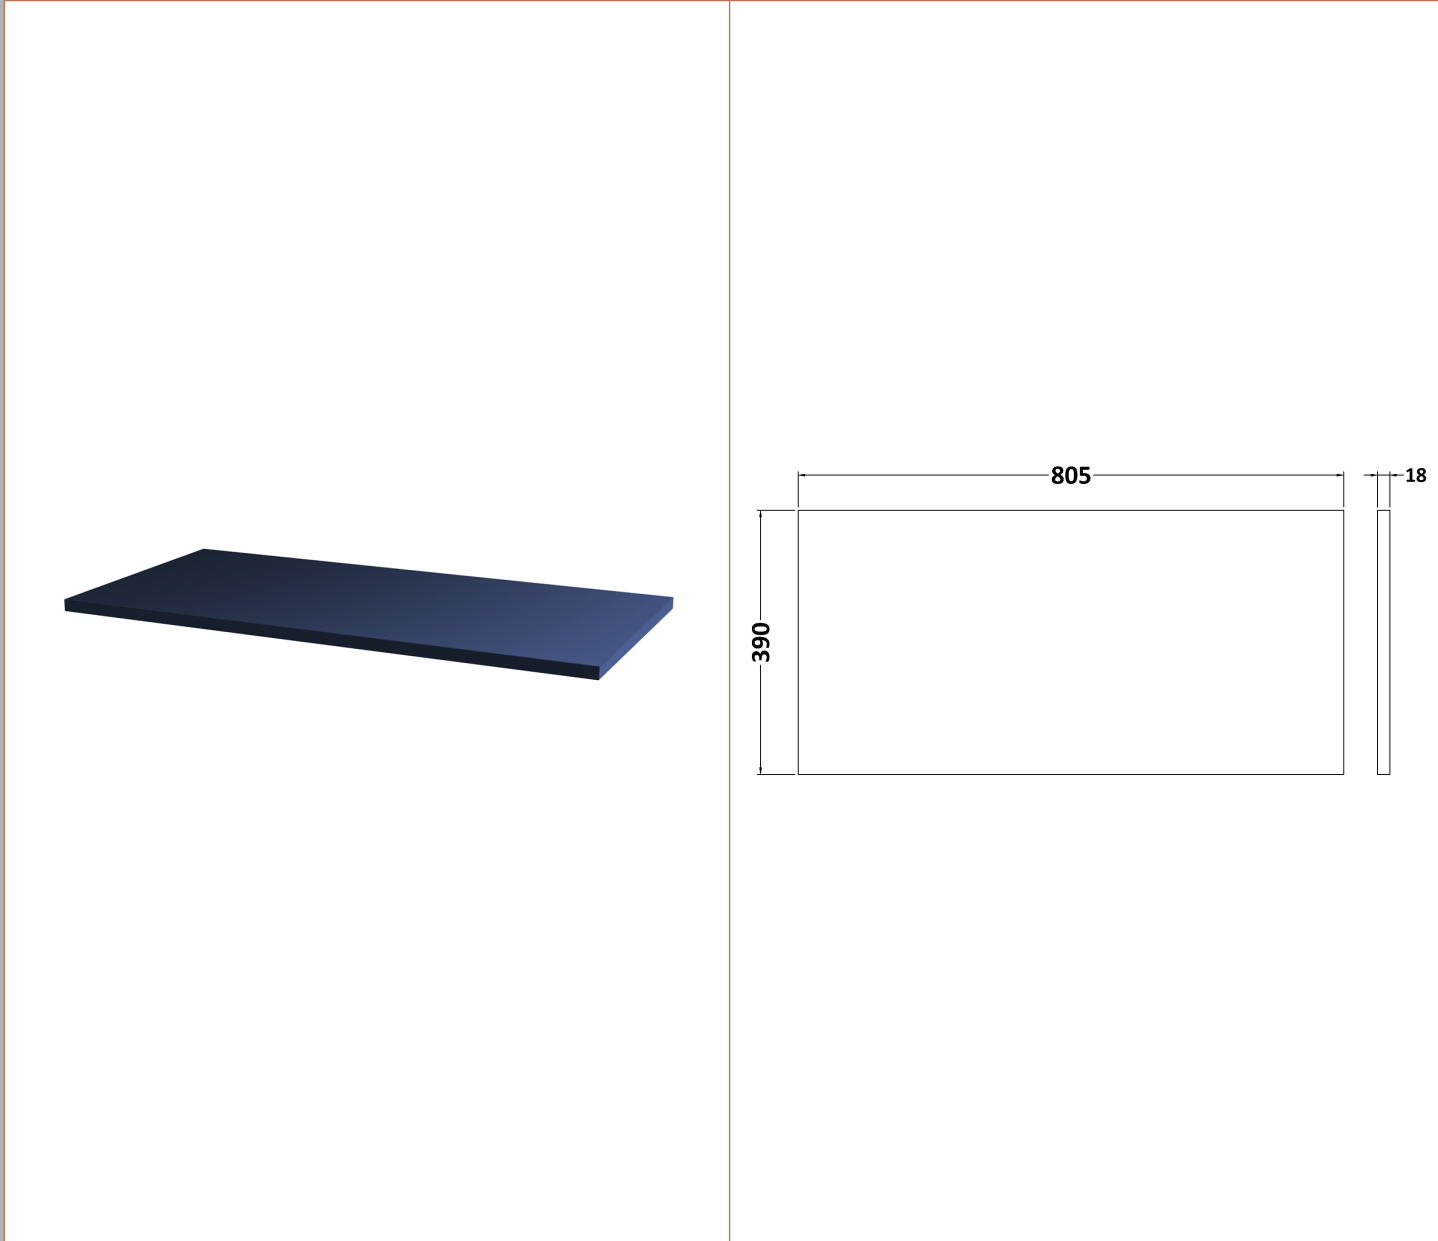

### Packaging Details

Barcode: 5056678454886

Sales Code: MWD2980

Description: 800 Worktop (805X390x18mm)

### Product Dimensions

Height (mm):	18
Width (mm):	805
Depth (mm):	390
Nett Weight (kg):	3.5

### Packaging Dimensions

Height (mm):	25
Width (mm):	825
Depth (mm):	410
Gross Weight (kg):	3.5

### Product Dimensions

Height (mm):	539
Width (mm):	800
Depth (mm):	385
Nett Weight (kg):	24.5