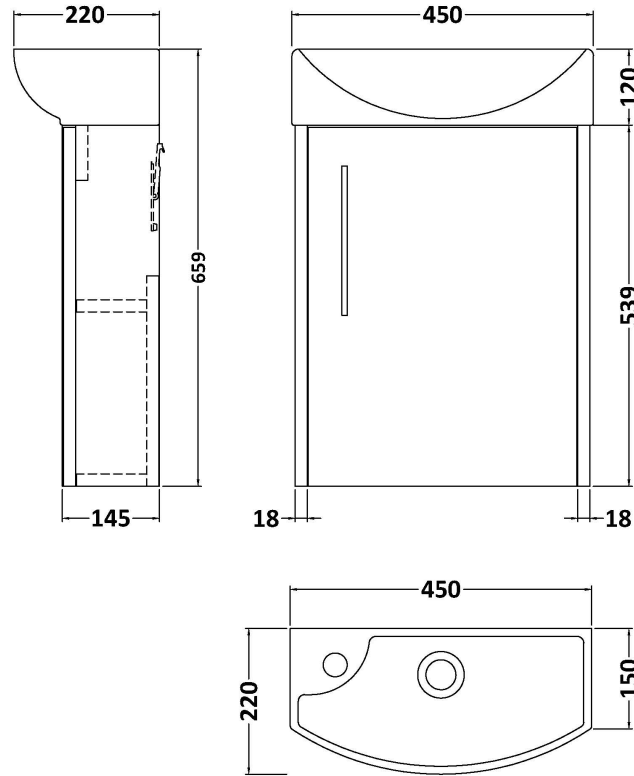

### Packaging Details

Barcode: 5056678454909

**Sales Code:** MOJ2961**Description:** 440 Single Door Wall Hung Unit**Product Dimensions**

Height (mm):	539
Width (mm):	440
Depth (mm):	145
Nett Weight (kg):	6.5

**Packaging Dimensions**

Height (mm):	460
Width (mm):	410
Depth (mm):	235
Gross Weight (kg):	7.2

**Packaging Data**

Box Colour:	Brown Cardboard Box
Box Qty:	1
Label Size:	50 x 100
Label Colour:	White Label
Label Qty:	2

### Product Dimensions

Height (mm):	120
Width (mm):	450
Depth (mm):	220
Nett Weight (kg):	6.3

### Packaging Dimensions

Height (mm):	150
Width (mm):	240
Depth (mm):	470
Gross Weight (kg):	6.8