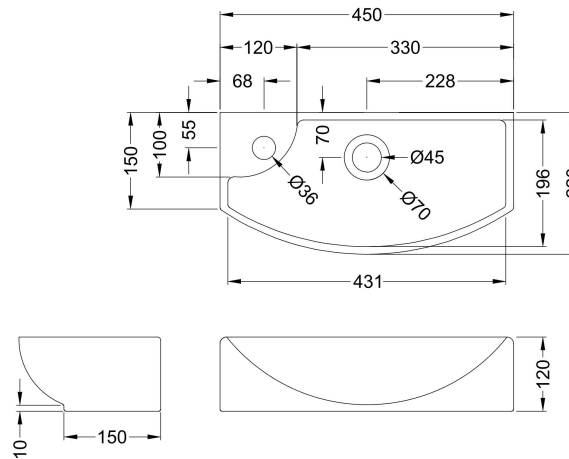

**Packaging Dimensions**

Height (mm):	460
Width (mm):	410
Depth (mm):	235
Gross Weight (kg):	7.2

**Packaging Data**

Box Colour:	Brown Cardboard Box
Box Qty:	1
Label Size:	50 x 100
Label Colour:	White Label
Label Qty:	2

**Outer Box Dimensions (If Applicable)**

Height (mm):	
Width (mm):	
Depth (mm):	
Gross Weight (kg):	
Barcode:	5056678447567

**Product Details**

Country of Origin:	China
Fitting Instruction:	No
CE & UKCA:	N/A
FSC Certified Materials:	Yes
Colour:	Indigo Blue
Construction Method:	Cam & Wood Dowel
Construction Type:	Rigid
Cabinet Finish:	MFC Painted Matt
Fascia Finish:	Mdf Painted Matt
Cabinet Thickness (mm):	16
Fascia Thickness (mm):	18
Drawer Included:	No
Drawer Type:	Not Applicable
No of Shelves:	1
Hinge Type:	95 Degree Soft Close
Hinge Included:	Yes, Supplied
Adjustable Legs:	No, Not Required
Fixings Included:	Yes
Handle Style:	Modern
Waste Shroud:	Not Applicable
Handle Included:	Yes, Supplied
Handle Type:	D-Shape

### Product Dimensions

Height (mm):	120
Width (mm):	450
Depth (mm):	220
Nett Weight (kg):	6.3

### Packaging Dimensions

Height (mm):	150
Width (mm):	240
Depth (mm):	470
Gross Weight (kg):	6.8