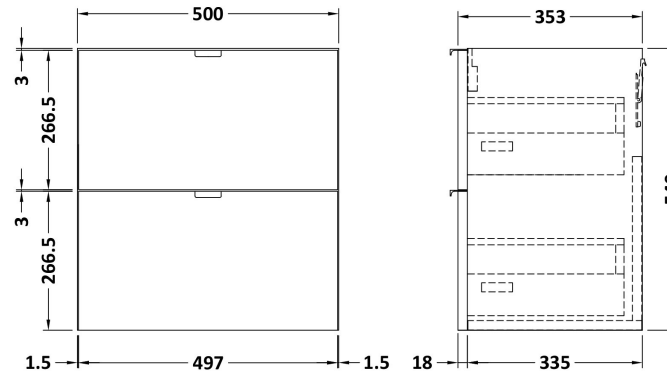

Packaging Dimensions

Height (mm):	555
Width (mm):	420
Depth (mm):	200
Gross Weight (kg):	9

Packaging Data

Box Colour:	Brown Cardboard Box - Printed
Box Qty:	1
Label Size:	100 x 50
Label Colour:	White Label
Label Qty:	2

Outer Box Dimensions (If Applicable)

Height (mm):	
Width (mm):	
Depth (mm):	
Gross Weight (kg):	
Barcode:	5056211875819

Product Details

Country of Origin:	China
Fitting Instruction:	No
Certification: CE & UKCA:	No
WRAS:	N/A
WRAS No:	N/A
Product Material:	Vitreous China
Fixing Supplied:	No

Sales Code: OFF3036

Description: 500 2-Drawer Wall Hung Unit (355mm)

Product Dimensions

Height (mm):	540
Width (mm):	500
Depth (mm):	383
Nett Weight (kg):	18.5

Packaging Dimensions

Height (mm):	560
Width (mm):	520
Depth (mm):	375
Gross Weight (kg):	19

Packaging Data

Box Colour:	Brown Cardboard Box
Box Qty:	1
Label Size:	100 x 50
Label Colour:	White Label
Label Qty:	2

Outer Box Dimensions (If Applicable)

Height (mm):	
Width (mm):	
Depth (mm):	
Gross Weight (kg):	
Barcode:	5056678436929