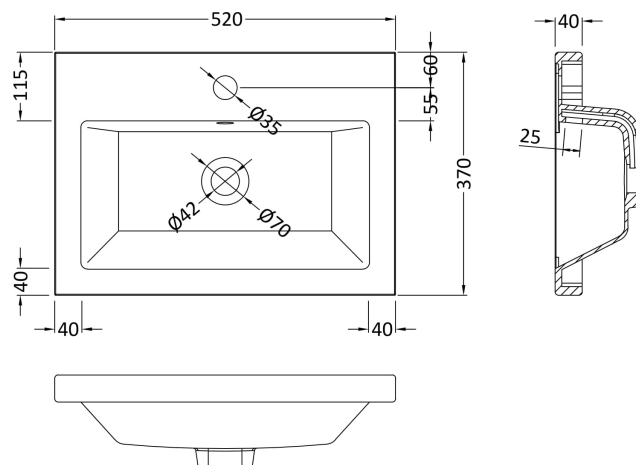

Sales Code: CBI3041A

Description: 500 2-Drawer Wall Hung Unit & Basin

Packaging Details

Barcode: 5056678453858

Sales Code: CBM312

Description: Ceramic Rear Tap Basin 505X360

Product Dimensions

Height (mm):	150
Width (mm):	505
Depth (mm):	360
Nett Weight (kg):	9

Packaging Dimensions

Height (mm):	555
Width (mm):	420
Depth (mm):	200
Gross Weight (kg):	9

Packaging Data

Box Colour:	Brown Cardboard Box - Printed
Box Qty:	1
Label Size:	100 x 50
Label Colour:	White Label
Label Qty:	2

Outer Box Dimensions (If Applicable)

Height (mm):	
Width (mm):	
Depth (mm):	
Gross Weight (kg):	
Barcode:	5056211875819

Product Details

Country of Origin:	China
Fitting Instruction:	No
Certification: CE & UKCA:	No
WRAS:	N/A
WRAS No:	N/A
Product Material:	Vitreous China
Fixing Supplied:	No

Sales Code: OFF3036

Description: 500 2-Drawer Wall Hung Unit (355mm)

Product Dimensions

Height (mm):	540
Width (mm):	500
Depth (mm):	383
Nett Weight (kg):	18.5

Packaging Dimensions

Height (mm):	560
Width (mm):	520
Depth (mm):	375
Gross Weight (kg):	19