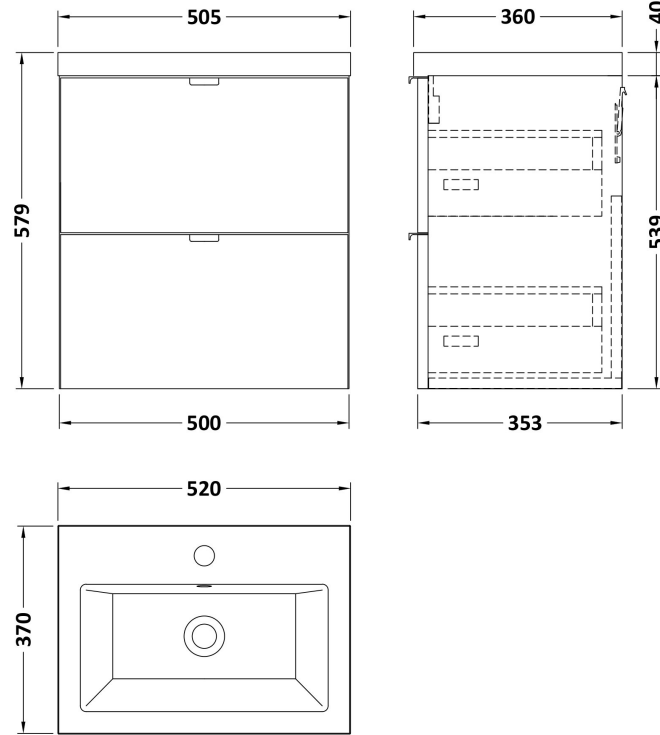

Sales Code: CBI3041A

Description: 500 2-Drawer Wall Hung Unit & Basin

Packaging Details

Barcode: 5056678453858

Sales Code: CBM312

Description: Ceramic Rear Tap Basin 505X360

Product Dimensions

Height (mm):	150
Width (mm):	505
Depth (mm):	360
Nett Weight (kg):	9

Packaging Dimensions

Height (mm):	555
Width (mm):	420
Depth (mm):	200
Gross Weight (kg):	9

Packaging Data

Box Colour:	Brown Cardboard Box - Printed
Box Qty:	1
Label Size:	100 x 50
Label Colour:	White Label
Label Qty:	2

Outer Box Dimensions (If Applicable)

Height (mm):	
Width (mm):	
Depth (mm):	
Gross Weight (kg):	
Barcode:	5056211875819

Product Details

Country of Origin:	China
Fitting Instruction:	No
Certification: CE & UKCA:	No
WRAS:	N/A
WRAS No:	N/A
Product Material:	Vitreous China
Fixing Supplied:	No

Sales Code: OFF3036

Description: 500 2-Drawer Wall Hung Unit (355mm)

Product Dimensions

Height (mm):	540
Width (mm):	500
Depth (mm):	383
Nett Weight (kg):	18.5

Packaging Dimensions

Height (mm):	560
Width (mm):	520
Depth (mm):	375
Gross Weight (kg):	19