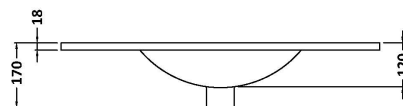

Packaging Dimensions

Height (mm):	380
Width (mm):	820
Depth (mm):	405
Gross Weight (kg):	18

Packaging Data

Box Colour:	Brown Cardboard Box
Box Qty:	1
Label Size:	50 x 100
Label Colour:	White Label
Label Qty:	2

Outer Box Dimensions (If Applicable)

Height (mm):	
Width (mm):	
Depth (mm):	
Gross Weight (kg):	
Barcode:	5056678447635

Product Details

Country of Origin:	China
Fitting Instruction:	No
CE & UKCA:	N/A
FSC Certified Materials:	Yes
Colour:	Indigo Blue
Construction Method:	Cam & Wood Dowel
Construction Type:	Rigid
Cabinet Finish:	MFC Painted Matt
Fascia Finish:	Mdf Painted Matt
Cabinet Thickness (mm):	16
Fascia Thickness (mm):	18
Drawer Included:	Yes
Drawer Type:	80mm High Metal S/C Inc Galler
No of Shelves:	0
Hinge Type:	Not Applicable
Hinge Included:	No
Adjustable Legs:	No, Not Required
Fixings Included:	Yes
Handle Style:	Modern
Waste Shroud:	Yes
Handle Included:	Yes, Supplied
Handle Type:	D-Shape

Sales Code: NVM005

Description: Minimalist Basin 800mm

Product Dimensions

Height (mm):	170
Width (mm):	800
Depth (mm):	390
Nett Weight (kg):	16.9

Packaging Dimensions

Height (mm):	400
Width (mm):	820
Depth (mm):	200
Gross Weight (kg):	16.9

Packaging Data

Box Colour:	Brown Cardboard Box - Printed
Box Qty:	1
Label Size:	100 x 50
Label Colour:	White Label
Label Qty:	2

Outer Box Dimensions (If Applicable)

Height (mm):	
Width (mm):	
Depth (mm):	
Gross Weight (kg):	
Barcode:	5055146194675