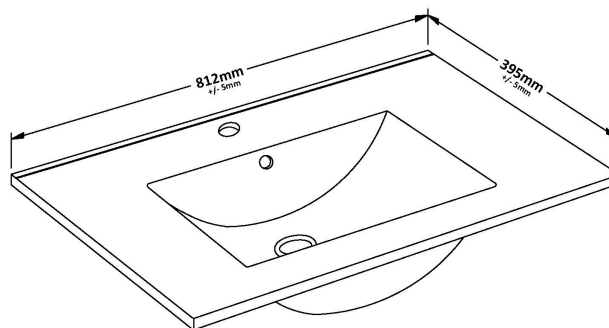

Packaging Dimensions

Height (mm):	380
Width (mm):	820
Depth (mm):	405
Gross Weight (kg):	18

Packaging Data

Box Colour:	Brown Cardboard Box
Box Qty:	1
Label Size:	50 x 100
Label Colour:	White Label
Label Qty:	2

Outer Box Dimensions (If Applicable)

Height (mm):	
Width (mm):	
Depth (mm):	
Gross Weight (kg):	
Barcode:	5056678447635

Product Details

Country of Origin:	China
Fitting Instruction:	No
CE & UKCA:	N/A
FSC Certified Materials:	Yes
Colour:	Indigo Blue
Construction Method:	Cam & Wood Dowel
Construction Type:	Rigid
Cabinet Finish:	MFC Painted Matt
Fascia Finish:	Mdf Painted Matt
Cabinet Thickness (mm):	16
Fascia Thickness (mm):	18
Drawer Included:	Yes
Drawer Type:	80mm High Metal S/C Inc Galler
No of Shelves:	0
Hinge Type:	Not Applicable
Hinge Included:	No
Adjustable Legs:	No, Not Required
Fixings Included:	Yes
Handle Style:	Modern
Waste Shroud:	Yes
Handle Included:	Yes, Supplied
Handle Type:	D-Shape

Sales Code: NVM005

Description: Minimalist Basin 800mm

Product Dimensions

Height (mm):	170
Width (mm):	800
Depth (mm):	390
Nett Weight (kg):	16.9

Packaging Dimensions

Height (mm):	400
Width (mm):	820
Depth (mm):	200
Gross Weight (kg):	16.9

Packaging Data

Box Colour:	Brown Cardboard Box - Printed
Box Qty:	1
Label Size:	100 x 50
Label Colour:	White Label
Label Qty:	2

Outer Box Dimensions (If Applicable)

Height (mm):	
Width (mm):	
Depth (mm):	
Gross Weight (kg):	
Barcode:	5055146194675