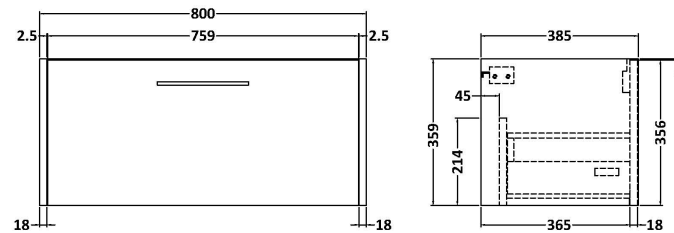

Sales Code: JNU2925B

Description: 800 Wh Single Drawer Vanity & Basin 2

Packaging Details

Barcode: 5056678454749

Sales Code: NPF2925

Description: 800 W/H 1-Drawer Unit (385 Deep)

Product Dimensions

Height (mm):	359
Width (mm):	800
Depth (mm):	385
Nett Weight (kg):	17.5

Packaging Dimensions

Height (mm):	380
Width (mm):	820
Depth (mm):	405
Gross Weight (kg):	18

Packaging Data

Box Colour:	Brown Cardboard Box
Box Qty:	1
Label Size:	50 x 100
Label Colour:	White Label
Label Qty:	2

Sales Code: NVM005

Description: Minimalist Basin 800mm

Product Dimensions

Height (mm):	170
Width (mm):	800
Depth (mm):	390
Nett Weight (kg):	16.9

Packaging Dimensions

Height (mm):	400
Width (mm):	820
Depth (mm):	200
Gross Weight (kg):	16.9

Packaging Data

Box Colour:	Brown Cardboard Box - Printed
Box Qty:	1
Label Size:	100 x 50
Label Colour:	White Label
Label Qty:	2

Outer Box Dimensions (If Applicable)

Height (mm):	
Width (mm):	
Depth (mm):	
Gross Weight (kg):	
Barcode:	5055146194675