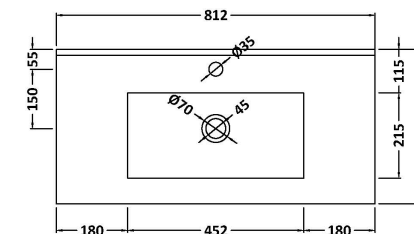

Packaging Dimensions

Height (mm):	380
Width (mm):	820
Depth (mm):	405
Gross Weight (kg):	18

Packaging Data

Box Colour:	Brown Cardboard Box
Box Qty:	1
Label Size:	50 x 100
Label Colour:	White Label
Label Qty:	2

Outer Box Dimensions (If Applicable)

Height (mm):	
Width (mm):	
Depth (mm):	
Gross Weight (kg):	
Barcode:	5056678447635

Product Details

Country of Origin:	China
Fitting Instruction:	No
CE & UKCA:	N/A
FSC Certified Materials:	Yes
Colour:	Indigo Blue
Construction Method:	Cam & Wood Dowel
Construction Type:	Rigid
Cabinet Finish:	MFC Painted Matt
Fascia Finish:	Mdf Painted Matt
Cabinet Thickness (mm):	16
Fascia Thickness (mm):	18
Drawer Included:	Yes
Drawer Type:	80mm High Metal S/C Inc Galler
No of Shelves:	0
Hinge Type:	Not Applicable
Hinge Included:	No
Adjustable Legs:	No, Not Required
Fixings Included:	Yes
Handle Style:	Modern
Waste Shroud:	Yes
Handle Included:	Yes, Supplied
Handle Type:	D-Shape

Sales Code: NVM005

Description: Minimalist Basin 800mm

Product Dimensions

Height (mm):	170
Width (mm):	800
Depth (mm):	390
Nett Weight (kg):	16.9

Packaging Dimensions

Height (mm):	400
Width (mm):	820
Depth (mm):	200
Gross Weight (kg):	16.9

Packaging Data

Box Colour:	Brown Cardboard Box - Printed
Box Qty:	1
Label Size:	100 x 50
Label Colour:	White Label
Label Qty:	2

Outer Box Dimensions (If Applicable)

Height (mm):	
Width (mm):	
Depth (mm):	
Gross Weight (kg):	
Barcode:	5055146194675