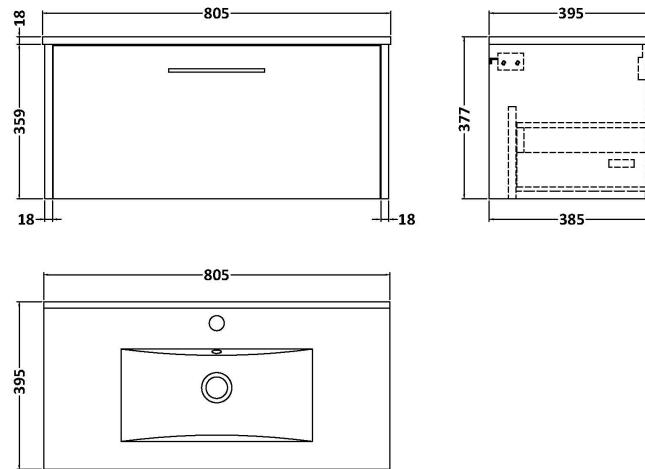

Sales Code: JNU2925B

Description: 800 Wh Single Drawer Vanity & Basin 2

Packaging Details

Barcode: 5056678454749

Sales Code: NPF2925

Description: 800 W/H 1-Drawer Unit (385 Deep)

Product Dimensions

Height (mm):	359
Width (mm):	800
Depth (mm):	385
Nett Weight (kg):	17.5

Packaging Dimensions

Height (mm):	380
Width (mm):	820
Depth (mm):	405
Gross Weight (kg):	18

Packaging Data

Box Colour:	Brown Cardboard Box
Box Qty:	1
Label Size:	50 x 100
Label Colour:	White Label
Label Qty:	2

Outer Box Dimensions (If Applicable)

Height (mm):	
Width (mm):	
Depth (mm):	
Gross Weight (kg):	
Barcode:	5056678447635

Product Details

Country of Origin:	China
Fitting Instruction:	No
CE & UKCA:	N/A
FSC Certified Materials:	Yes
Colour:	Indigo Blue
Construction Method:	Cam & Wood Dowel
Construction Type:	Rigid
Cabinet Finish:	MFC Painted Matt
Fascia Finish:	Mdf Painted Matt
Cabinet Thickness (mm):	16
Fascia Thickness (mm):	18
Drawer Included:	Yes
Drawer Type:	80mm High Metal S/C Inc Galler
No of Shelves:	0
Hinge Type:	Not Applicable
Hinge Included:	No
Adjustable Legs:	No, Not Required
Fixings Included:	Yes
Handle Style:	Modern
Waste Shroud:	Yes
Handle Included:	Yes, Supplied
Handle Type:	D-Shape

Sales Code: NVM005

Description: Minimalist Basin 800mm

Product Dimensions

Height (mm):	170
Width (mm):	800
Depth (mm):	390
Nett Weight (kg):	16.9

Packaging Dimensions

Height (mm):	400
Width (mm):	820
Depth (mm):	200
Gross Weight (kg):	16.9