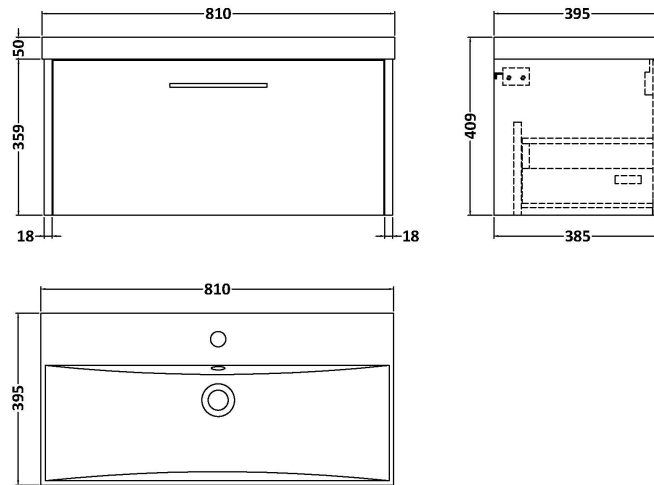

### Packaging Details

Barcode: 5056678454756

**Sales Code:** NPF2925

**Description:** 800 W/H 1-Drawer Unit (385 Deep)

**Product Dimensions**

Height (mm):	359
Width (mm):	800
Depth (mm):	385
Nett Weight (kg):	17.5

**Packaging Dimensions**

Height (mm):	380
Width (mm):	820
Depth (mm):	405
Gross Weight (kg):	18

**Packaging Data**

Box Colour:	Brown Cardboard Box
Box Qty:	1
Label Size:	50 x 100
Label Colour:	White Label
Label Qty:	2

### Product Dimensions

Height (mm):	170
Width (mm):	810
Depth (mm):	395
Nett Weight (kg):	14.5

### Packaging Dimensions

Height (mm):	190
Width (mm):	830
Depth (mm):	415
Gross Weight (kg):	15