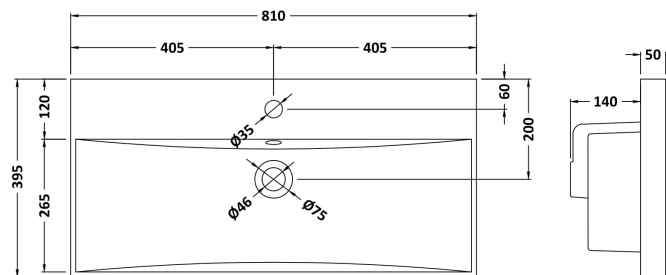

**Packaging Dimensions**

Height (mm):	380
Width (mm):	820
Depth (mm):	405
Gross Weight (kg):	18

**Packaging Data**

Box Colour:	Brown Cardboard Box
Box Qty:	1
Label Size:	50 x 100
Label Colour:	White Label
Label Qty:	2

**Outer Box Dimensions (If Applicable)**

Height (mm):	
Width (mm):	
Depth (mm):	
Gross Weight (kg):	
Barcode:	5056678447635

**Product Details**

Country of Origin:	China
Fitting Instruction:	No
CE & UKCA:	N/A
FSC Certified Materials:	Yes
Colour:	Indigo Blue
Construction Method:	Cam & Wood Dowel
Construction Type:	Rigid
Cabinet Finish:	MFC Painted Matt
Fascia Finish:	Mdf Painted Matt
Cabinet Thickness (mm):	16
Fascia Thickness (mm):	18
Drawer Included:	Yes
Drawer Type:	80mm High Metal S/C Inc Galler
No of Shelves:	0
Hinge Type:	Not Applicable
Hinge Included:	No
Adjustable Legs:	No, Not Required
Fixings Included:	Yes
Handle Style:	Modern
Waste Shroud:	Yes
Handle Included:	Yes, Supplied
Handle Type:	D-Shape

### Product Dimensions

Height (mm):	170
Width (mm):	810
Depth (mm):	395
Nett Weight (kg):	14.5

### Packaging Dimensions

Height (mm):	190
Width (mm):	830
Depth (mm):	415
Gross Weight (kg):	15