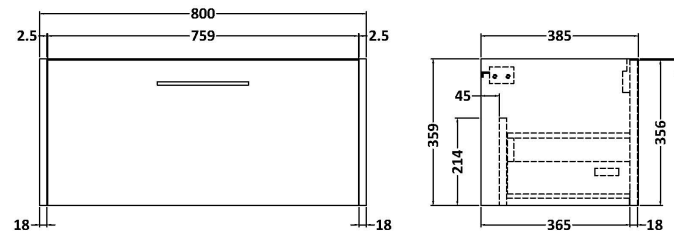

### Packaging Details

Barcode: 5056678454756

**Sales Code:** NPF2925

**Description:** 800 W/H 1-Drawer Unit (385 Deep)

**Product Dimensions**

Height (mm):	359
Width (mm):	800
Depth (mm):	385
Nett Weight (kg):	17.5

**Packaging Dimensions**

Height (mm):	380
Width (mm):	820
Depth (mm):	405
Gross Weight (kg):	18

**Packaging Data**

Box Colour:	Brown Cardboard Box
Box Qty:	1
Label Size:	50 x 100
Label Colour:	White Label
Label Qty:	2

### Product Dimensions

Height (mm):	170
Width (mm):	810
Depth (mm):	395
Nett Weight (kg):	14.5

### Packaging Dimensions

Height (mm):	190
Width (mm):	830
Depth (mm):	415
Gross Weight (kg):	15