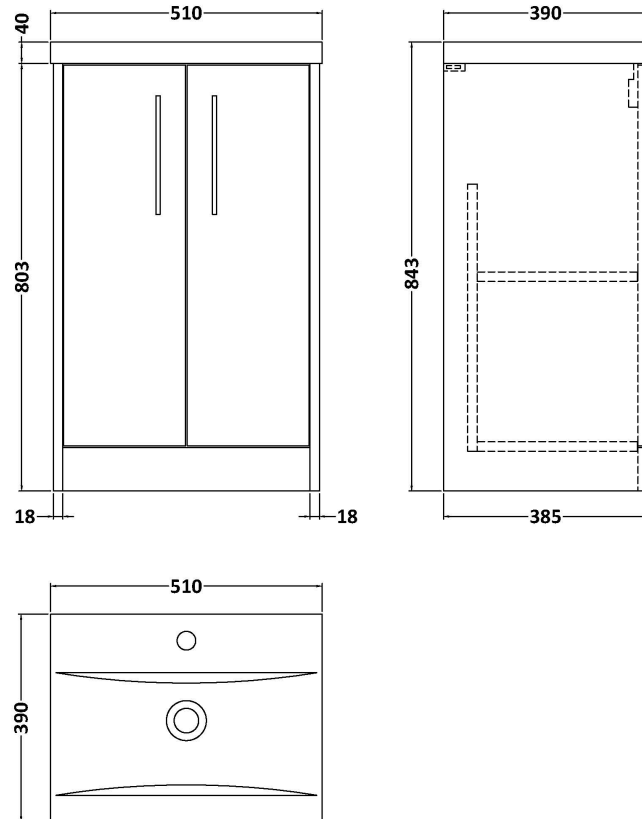

Sales Code: JNU2901A

Description: 500 Fs 2-Door Vanity & Basin 1

Packaging Details

Barcode: 5056678454220