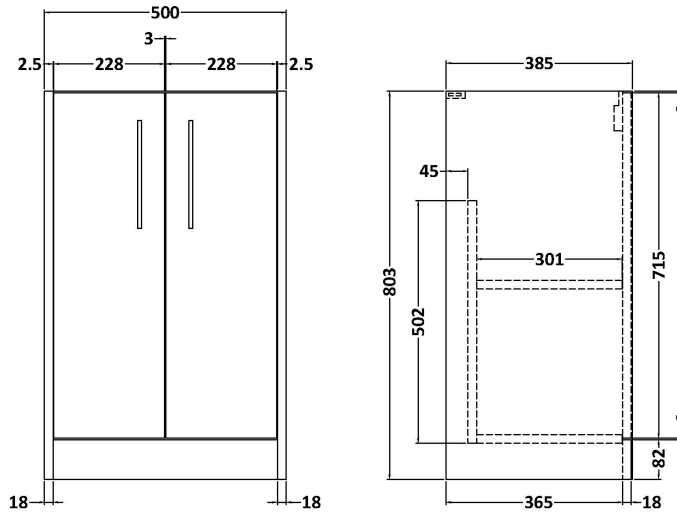

### Product Dimensions

Height (mm):	803
Width (mm):	500
Depth (mm):	385
Nett Weight (kg):	17.5

### Packaging Dimensions

Height (mm):	835
Width (mm):	520
Depth (mm):	395
Gross Weight (kg):	18

### Product Dimensions

Height (mm):	180
Width (mm):	510
Depth (mm):	390
Nett Weight (kg):	10.54

### Packaging Dimensions

Height (mm):	210
Width (mm):	410
Depth (mm):	530
Gross Weight (kg):	10.54