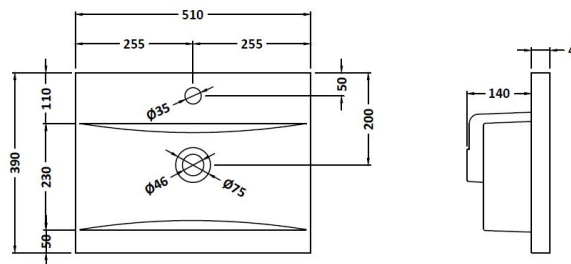

### Product Dimensions

Height (mm):	803
Width (mm):	500
Depth (mm):	385
Nett Weight (kg):	17.5

### Packaging Dimensions

Height (mm):	835
Width (mm):	520
Depth (mm):	395
Gross Weight (kg):	18

### Outer Box Dimensions (If Applicable)

Height (mm):	
Width (mm):	
Depth (mm):	
Gross Weight (kg):	
Barcode:	5056678447574

### Product Dimensions

Height (mm):	180
Width (mm):	510
Depth (mm):	390
Nett Weight (kg):	10.54