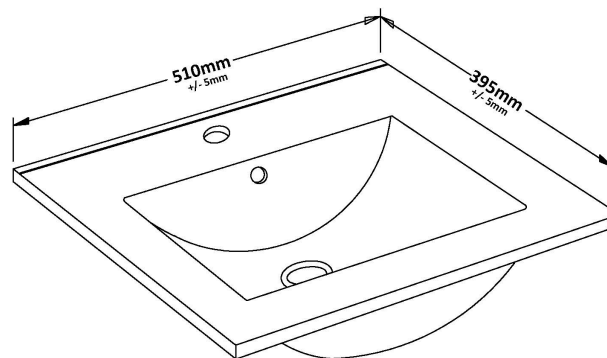

Packaging Dimensions

Height (mm):	835
Width (mm):	520
Depth (mm):	395
Gross Weight (kg):	18

Packaging Data

Box Colour:	Brown Cardboard Box
Box Qty:	1
Label Size:	50 x 100
Label Colour:	White Label
Label Qty:	2

Outer Box Dimensions (If Applicable)

Height (mm):	
Width (mm):	
Depth (mm):	
Gross Weight (kg):	
Barcode:	5056678447574

Product Details

Country of Origin:	China
Fitting Instruction:	No
CE & UKCA:	N/A
FSC Certified Materials:	Yes
Colour:	Indigo Blue
Construction Method:	Cam & Wood Dowel
Construction Type:	Rigid
Cabinet Finish:	MFC Painted Matt
Fascia Finish:	Mdf Painted Matt
Cabinet Thickness (mm):	16
Fascia Thickness (mm):	18
Drawer Included:	No
Drawer Type:	Not Applicable
No of Shelves:	1
Hinge Type:	95 Degree Soft Close
Hinge Included:	Yes, Supplied
Adjustable Legs:	No, Not Required
Fixings Included:	Yes
Handle Style:	Modern
Waste Shroud:	Not Applicable
Handle Included:	Yes, Supplied
Handle Type:	D-Shape

Sales Code: NVM001

Description: 500mm Minimalist Basin 1Th

Product Dimensions

Height (mm):	170
Width (mm):	500
Depth (mm):	390
Nett Weight (kg):	9

Packaging Dimensions

Height (mm):	400
Width (mm):	520
Depth (mm):	200
Gross Weight (kg):	9

Packaging Data

Box Colour:	Brown Cardboard Box
Box Qty:	1
Label Size:	105 x 50
Label Colour:	White Label
Label Qty:	1

Outer Box Dimensions (If Applicable)

Height (mm):	
Width (mm):	
Depth (mm):	
Gross Weight (kg):	
Barcode:	5055275828670