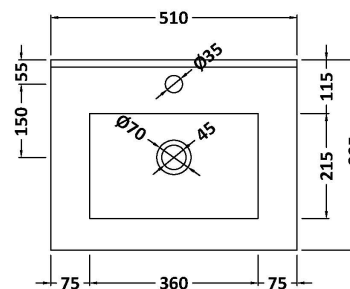

Packaging Dimensions

Height (mm):	835
Width (mm):	520
Depth (mm):	395
Gross Weight (kg):	18

Packaging Data

Box Colour:	Brown Cardboard Box
Box Qty:	1
Label Size:	50 x 100
Label Colour:	White Label
Label Qty:	2

Outer Box Dimensions (If Applicable)

Height (mm):	
Width (mm):	
Depth (mm):	
Gross Weight (kg):	
Barcode:	5056678447574

Product Details

Country of Origin:	China
Fitting Instruction:	No
CE & UKCA:	N/A
FSC Certified Materials:	Yes
Colour:	Indigo Blue
Construction Method:	Cam & Wood Dowel
Construction Type:	Rigid
Cabinet Finish:	MFC Painted Matt
Fascia Finish:	Mdf Painted Matt
Cabinet Thickness (mm):	16
Fascia Thickness (mm):	18
Drawer Included:	No
Drawer Type:	Not Applicable
No of Shelves:	1
Hinge Type:	95 Degree Soft Close
Hinge Included:	Yes, Supplied
Adjustable Legs:	No, Not Required
Fixings Included:	Yes
Handle Style:	Modern
Waste Shroud:	Not Applicable
Handle Included:	Yes, Supplied
Handle Type:	D-Shape

Sales Code: NVM001

Description: 500mm Minimalist Basin 1Th

Product Dimensions

Height (mm):	170
Width (mm):	500
Depth (mm):	390
Nett Weight (kg):	9

Packaging Dimensions

Height (mm):	400
Width (mm):	520
Depth (mm):	200
Gross Weight (kg):	9

Packaging Data

Box Colour:	Brown Cardboard Box
Box Qty:	1
Label Size:	105 x 50
Label Colour:	White Label
Label Qty:	1

Outer Box Dimensions (If Applicable)

Height (mm):	
Width (mm):	
Depth (mm):	
Gross Weight (kg):	
Barcode:	5055275828670