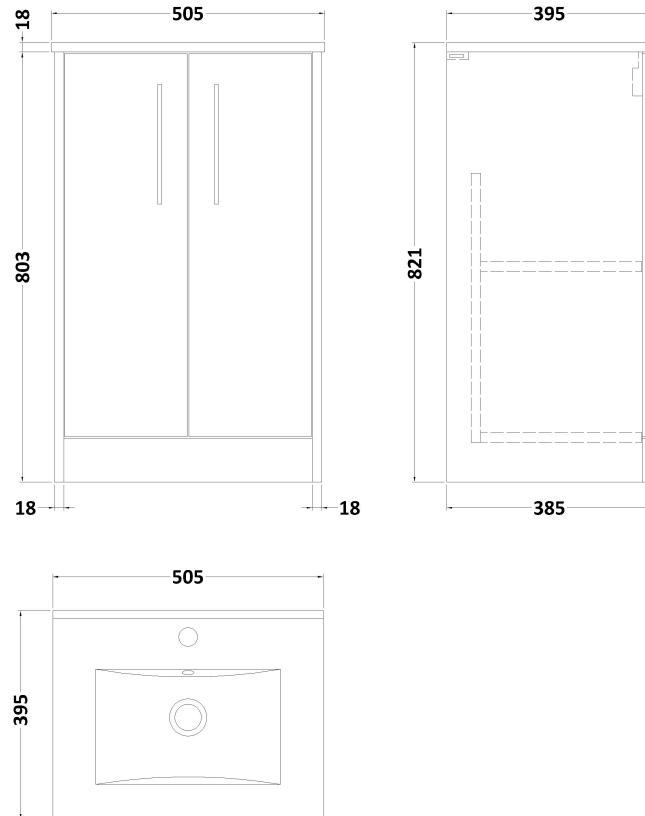

Sales Code: JNU2901B

Description: 500 Fs 2-Door Vanity & Basin 2

Packaging Details

Barcode: 5056678454237

Sales Code: NPF2901

Description: 500 F/S 2-Door Unit (385 Deep)

Product Dimensions

Height (mm):	803
Width (mm):	500
Depth (mm):	385
Nett Weight (kg):	17.5

Packaging Dimensions

Height (mm):	835
Width (mm):	520
Depth (mm):	395
Gross Weight (kg):	18

Packaging Data

Box Colour:	Brown Cardboard Box
Box Qty:	1
Label Size:	50 x 100
Label Colour:	White Label
Label Qty:	2

Sales Code: NVM001

Description: 500mm Minimalist Basin 1Th

Product Dimensions

Height (mm):	170
Width (mm):	500
Depth (mm):	390
Nett Weight (kg):	9

Packaging Dimensions

Height (mm):	400
Width (mm):	520
Depth (mm):	200
Gross Weight (kg):	9

Packaging Data

Box Colour:	Brown Cardboard Box
Box Qty:	1
Label Size:	105 x 50
Label Colour:	White Label
Label Qty:	1

Outer Box Dimensions (If Applicable)

Height (mm):	
Width (mm):	
Depth (mm):	
Gross Weight (kg):	
Barcode:	5055275828670