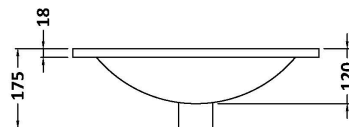

Packaging Dimensions

Height (mm):	835
Width (mm):	520
Depth (mm):	395
Gross Weight (kg):	18

Packaging Data

Box Colour:	Brown Cardboard Box
Box Qty:	1
Label Size:	50 x 100
Label Colour:	White Label
Label Qty:	2

Outer Box Dimensions (If Applicable)

Height (mm):	
Width (mm):	
Depth (mm):	
Gross Weight (kg):	
Barcode:	5056678447574

Product Details

Country of Origin:	China
Fitting Instruction:	No
CE & UKCA:	N/A
FSC Certified Materials:	Yes
Colour:	Indigo Blue
Construction Method:	Cam & Wood Dowel
Construction Type:	Rigid
Cabinet Finish:	MFC Painted Matt
Fascia Finish:	Mdf Painted Matt
Cabinet Thickness (mm):	16
Fascia Thickness (mm):	18
Drawer Included:	No
Drawer Type:	Not Applicable
No of Shelves:	1
Hinge Type:	95 Degree Soft Close
Hinge Included:	Yes, Supplied
Adjustable Legs:	No, Not Required
Fixings Included:	Yes
Handle Style:	Modern
Waste Shroud:	Not Applicable
Handle Included:	Yes, Supplied
Handle Type:	D-Shape

Sales Code: NVM001

Description: 500mm Minimalist Basin 1Th

Product Dimensions

Height (mm):	170
Width (mm):	500
Depth (mm):	390
Nett Weight (kg):	9

Packaging Dimensions

Height (mm):	400
Width (mm):	520
Depth (mm):	200
Gross Weight (kg):	9

Packaging Data

Box Colour:	Brown Cardboard Box
Box Qty:	1
Label Size:	105 x 50
Label Colour:	White Label
Label Qty:	1

Outer Box Dimensions (If Applicable)

Height (mm):	
Width (mm):	
Depth (mm):	
Gross Weight (kg):	
Barcode:	5055275828670