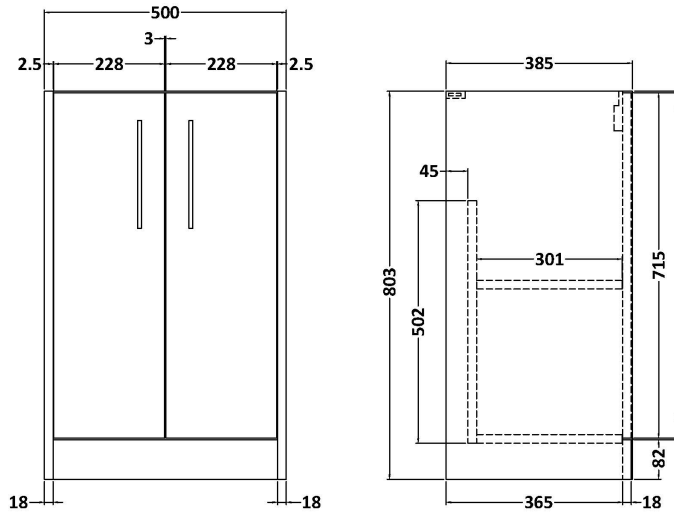

Sales Code: JNU2901B

Description: 500 Fs 2-Door Vanity & Basin 2

Packaging Details

Barcode: 5056678454237

Sales Code: NPF2901

Description: 500 F/S 2-Door Unit (385 Deep)

Product Dimensions

Height (mm):	803
Width (mm):	500
Depth (mm):	385
Nett Weight (kg):	17.5

Packaging Dimensions

Height (mm):	835
Width (mm):	520
Depth (mm):	395
Gross Weight (kg):	18

Packaging Data

Box Colour:	Brown Cardboard Box
Box Qty:	1
Label Size:	50 x 100
Label Colour:	White Label
Label Qty:	2

Sales Code: NVM001

Description: 500mm Minimalist Basin 1Th

Product Dimensions

Height (mm):	170
Width (mm):	500
Depth (mm):	390
Nett Weight (kg):	9

Packaging Dimensions

Height (mm):	400
Width (mm):	520
Depth (mm):	200
Gross Weight (kg):	9

Packaging Data

Box Colour:	Brown Cardboard Box
Box Qty:	1
Label Size:	105 x 50
Label Colour:	White Label
Label Qty:	1

Outer Box Dimensions (If Applicable)

Height (mm):	
Width (mm):	
Depth (mm):	
Gross Weight (kg):	
Barcode:	5055275828670