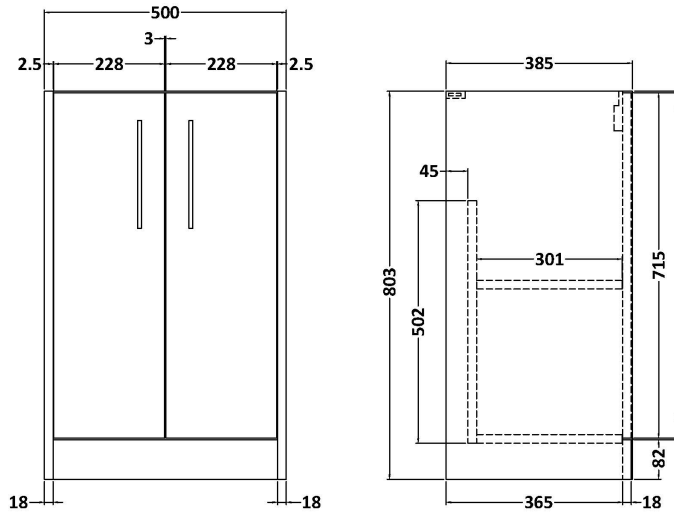

Sales Code: JNU2901G

Description: 500 Fs 2-Door Vanity & Basin 4

Packaging Details

Barcode: 5056678454251

Sales Code: NPF2901

Description: 500 F/S 2-Door Unit (385 Deep)

Product Dimensions

Height (mm):	803
Width (mm):	500
Depth (mm):	385
Nett Weight (kg):	17.5

Packaging Dimensions

Height (mm):	835
Width (mm):	520
Depth (mm):	395
Gross Weight (kg):	18

Packaging Data

Box Colour:	Brown Cardboard Box
Box Qty:	1
Label Size:	50 x 100
Label Colour:	White Label
Label Qty:	2

Outer Box Dimensions (If Applicable)

Height (mm):	
Width (mm):	
Depth (mm):	
Gross Weight (kg):	
Barcode:	5056678447574

Product Details

Country of Origin:	China
Fitting Instruction:	No
CE & UKCA:	N/A
FSC Certified Materials:	Yes
Colour:	Indigo Blue
Construction Method:	Cam & Wood Dowel
Construction Type:	Rigid
Cabinet Finish:	MFC Painted Matt
Fascia Finish:	Mdf Painted Matt
Cabinet Thickness (mm):	16
Fascia Thickness (mm):	18
Drawer Included:	No
Drawer Type:	Not Applicable
No of Shelves:	1
Hinge Type:	95 Degree Soft Close
Hinge Included:	Yes, Supplied
Adjustable Legs:	No, Not Required
Fixings Included:	Yes
Handle Style:	Modern
Waste Shroud:	Not Applicable
Handle Included:	Yes, Supplied
Handle Type:	D-Shape

Sales Code: NVM042

Description: 500 Curved Basin 1Th

Product Dimensions

Height (mm):	160
Width (mm):	510
Depth (mm):	440
Nett Weight (kg):	9

Packaging Dimensions

Height (mm):	190
Width (mm):	530
Depth (mm):	415
Gross Weight (kg):	9.5