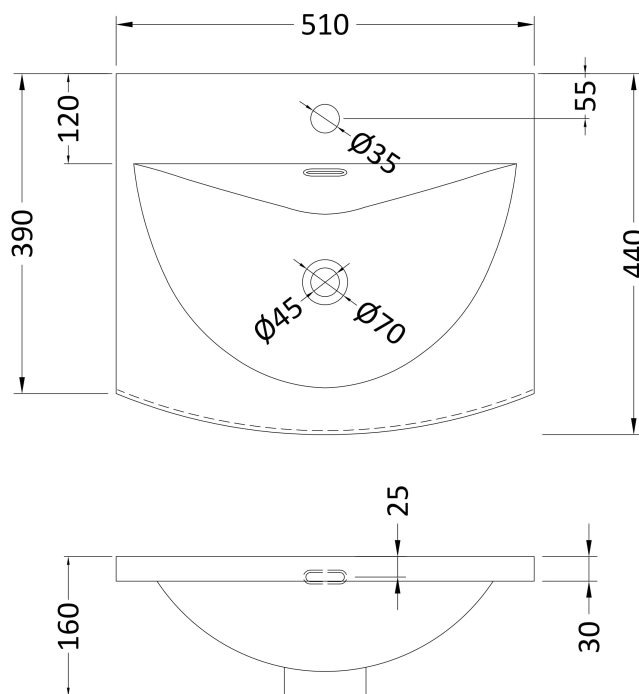

Packaging Dimensions

Height (mm):	835
Width (mm):	520
Depth (mm):	395
Gross Weight (kg):	18

Packaging Data

Box Colour:	Brown Cardboard Box
Box Qty:	1
Label Size:	50 x 100
Label Colour:	White Label
Label Qty:	2

Outer Box Dimensions (If Applicable)

Height (mm):	
Width (mm):	
Depth (mm):	
Gross Weight (kg):	
Barcode:	5056678447574

Product Details

Country of Origin:	China
Fitting Instruction:	No
CE & UKCA:	N/A
FSC Certified Materials:	Yes
Colour:	Indigo Blue
Construction Method:	Cam & Wood Dowel
Construction Type:	Rigid
Cabinet Finish:	MFC Painted Matt
Fascia Finish:	Mdf Painted Matt
Cabinet Thickness (mm):	16
Fascia Thickness (mm):	18
Drawer Included:	No
Drawer Type:	Not Applicable
No of Shelves:	1
Hinge Type:	95 Degree Soft Close
Hinge Included:	Yes, Supplied
Adjustable Legs:	No, Not Required
Fixings Included:	Yes
Handle Style:	Modern
Waste Shroud:	Not Applicable
Handle Included:	Yes, Supplied
Handle Type:	D-Shape

Sales Code: NVM042

Description: 500 Curved Basin 1Th

Product Dimensions

Height (mm):	160
Width (mm):	510
Depth (mm):	440
Nett Weight (kg):	9

Packaging Dimensions

Height (mm):	190
Width (mm):	530
Depth (mm):	415
Gross Weight (kg):	9.5

Packaging Data

Box Colour:	Brown Cardboard Box - Printed
Box Qty:	1
Label Size:	100 x 50
Label Colour:	White Label
Label Qty:	2

Outer Box Dimensions (If Applicable)

Height (mm):	
Width (mm):	
Depth (mm):	
Gross Weight (kg):	
Barcode:	5056462620985