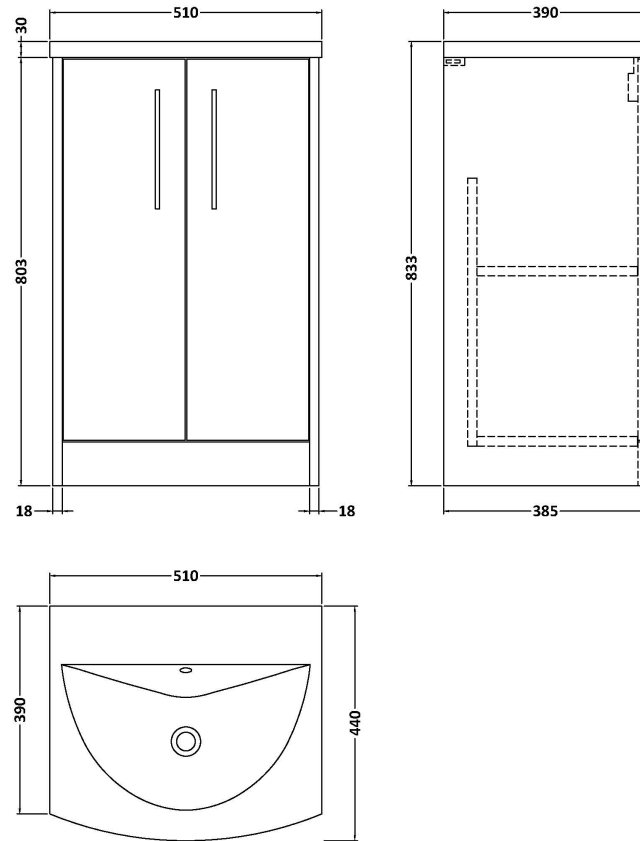

Sales Code: JNU2901G

Description: 500 Fs 2-Door Vanity & Basin 4

Packaging Details

Barcode: 5056678454251

Sales Code: NPF2901

Description: 500 F/S 2-Door Unit (385 Deep)

Product Dimensions

Height (mm):	803
Width (mm):	500
Depth (mm):	385
Nett Weight (kg):	17.5

Packaging Dimensions

Height (mm):	835
Width (mm):	520
Depth (mm):	395
Gross Weight (kg):	18

Packaging Data

Box Colour:	Brown Cardboard Box
Box Qty:	1
Label Size:	50 x 100
Label Colour:	White Label
Label Qty:	2

Sales Code: NVM042

Description: 500 Curved Basin 1Th

Product Dimensions

Height (mm):	160
Width (mm):	510
Depth (mm):	440
Nett Weight (kg):	9

Packaging Dimensions

Height (mm):	190
Width (mm):	530
Depth (mm):	415
Gross Weight (kg):	9.5

Packaging Data

Box Colour:	Brown Cardboard Box - Printed
Box Qty:	1
Label Size:	100 x 50
Label Colour:	White Label
Label Qty:	2

Outer Box Dimensions (If Applicable)

Height (mm):	
Width (mm):	
Depth (mm):	
Gross Weight (kg):	
Barcode:	5056462620985