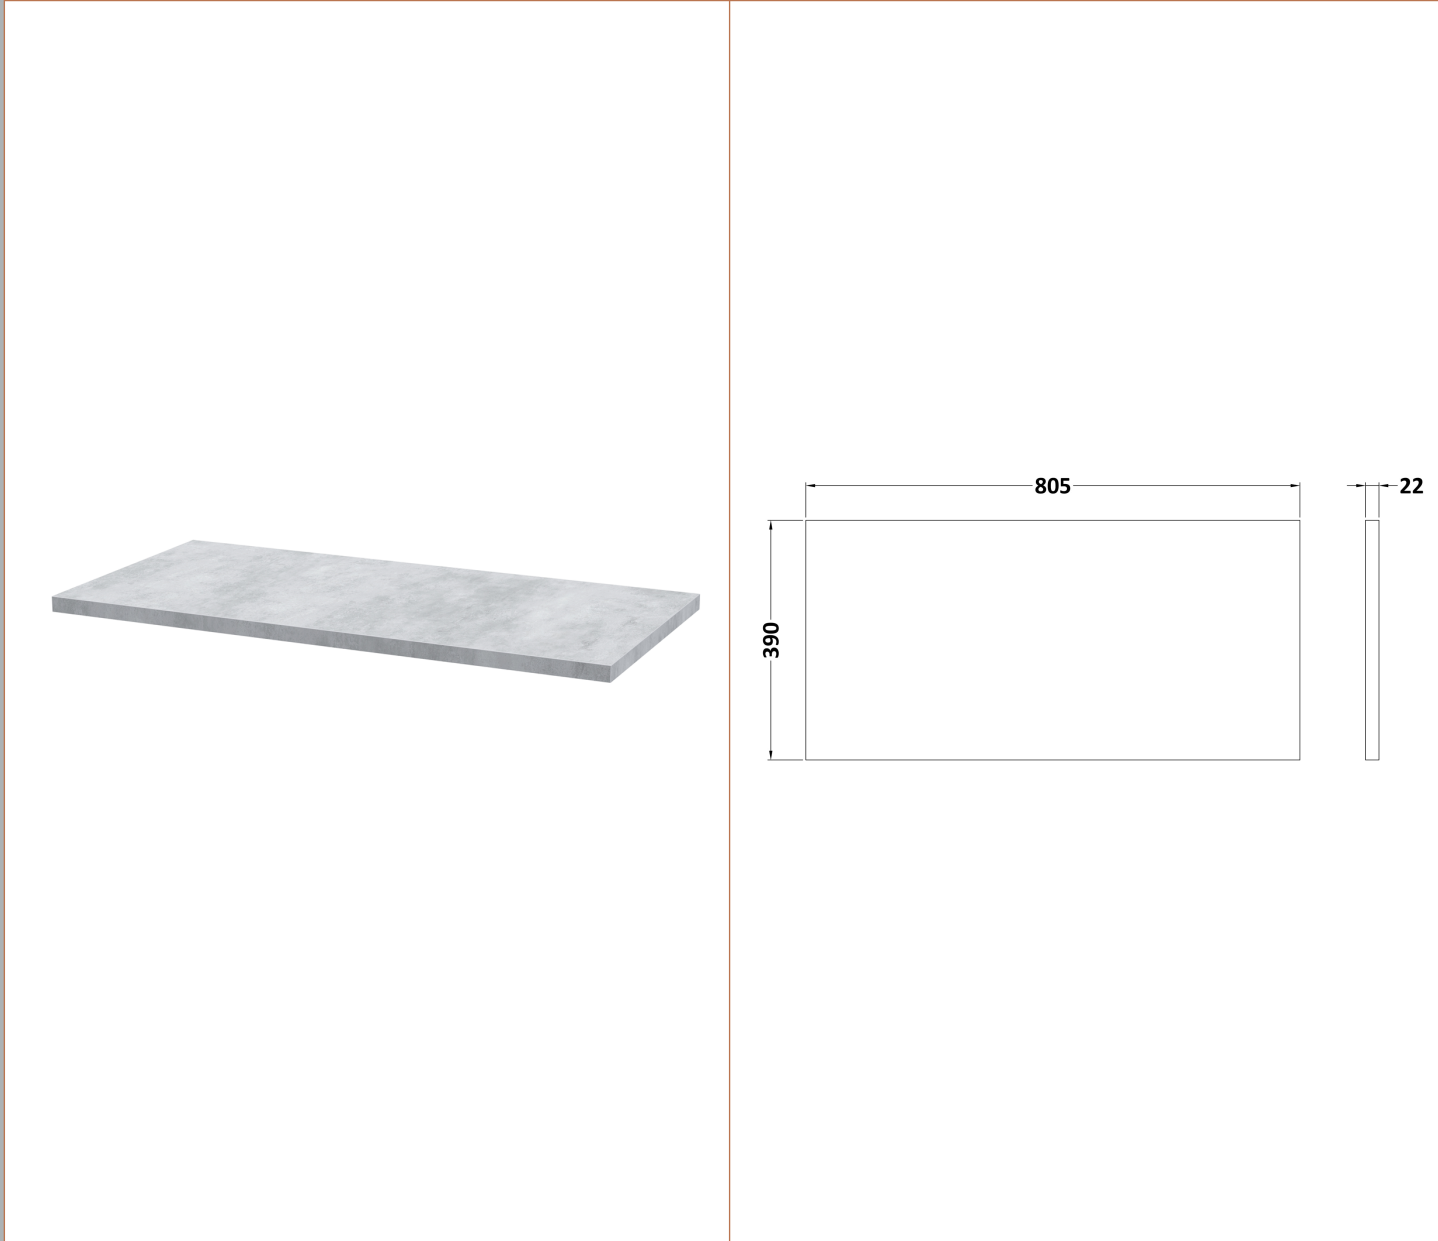

Sales Code: JNU2925LBG

Description: 800 Wh Single Drawer Vanity & Laminate T

Packaging Details

Barcode: 5056678454770

Sales Code: LBG800

Description: Laminate Worktop 805X390x22mm

Product Dimensions

Height (mm):	22
Width (mm):	805
Depth (mm):	390
Nett Weight (kg):	2.75

Packaging Dimensions

Height (mm):	25
Width (mm):	810
Depth (mm):	455
Gross Weight (kg):	2.75

Packaging Data

Box Colour:	Brown Cardboard Box
Box Qty:	1
Label Size:	100 x 50
Label Colour:	White Label
Label Qty:	1

Outer Box Dimensions (If Applicable)

Height (mm):	
Width (mm):	
Depth (mm):	
Gross Weight (kg):	
Barcode:	5056211874133

Product Details

Country of Origin:	United Kingdom
Fitting Instruction:	No
CE & UKCA:	N/A
FSC Certified Materials:	Yes
Colour:	Bellato Grey
Construction Method:	Not Applicable
Construction Type:	Not Applicable
Cabinet Finish:	Not Applicable
Fascia Finish:	MFC Laminated
Cabinet Thickness (mm):	
Fascia Thickness (mm):	22
Drawer Included:	No
Drawer Type:	Not Applicable
No of Shelves:	0
Hinge Type:	Not Applicable
Hinge Included:	No
Adjustable Legs:	No, Not Required
Fixings Included:	No
Handle Style:	Not Applicable
Waste Shroud:	Not Applicable
Handle Included:	No
Handle Type:	Not Applicable

Sales Code: NPF2925

Description: 800 W/H 1-Drawer Unit (385 Deep)

Product Dimensions

Height (mm):	359
Width (mm):	800
Depth (mm):	385
Nett Weight (kg):	17.5

Packaging Dimensions

Height (mm):	380
Width (mm):	820
Depth (mm):	405
Gross Weight (kg):	18