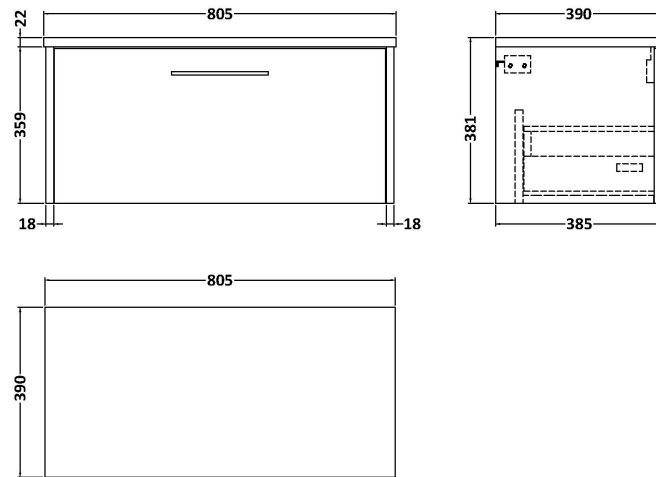

Sales Code: JNU2925LBG

Description: 800 Wh Single Drawer Vanity & Laminate T

Packaging Details

Barcode: 5056678454770

Sales Code: LBG800

Description: Laminate Worktop 805X390x22mm

Product Dimensions

Height (mm):	22
Width (mm):	805
Depth (mm):	390
Nett Weight (kg):	2.75

Packaging Dimensions

Height (mm):	25
Width (mm):	810
Depth (mm):	455
Gross Weight (kg):	2.75

Packaging Data

Box Colour:	Brown Cardboard Box
Box Qty:	1
Label Size:	100 x 50
Label Colour:	White Label
Label Qty:	1

Outer Box Dimensions (If Applicable)

Height (mm):	
Width (mm):	
Depth (mm):	
Gross Weight (kg):	
Barcode:	5056211874133

Product Details

Country of Origin:	United Kingdom
Fitting Instruction:	No
CE & UKCA:	N/A
FSC Certified Materials:	Yes
Colour:	Bellato Grey
Construction Method:	Not Applicable
Construction Type:	Not Applicable
Cabinet Finish:	Not Applicable
Fascia Finish:	MFC Laminated
Cabinet Thickness (mm):	
Fascia Thickness (mm):	22
Drawer Included:	No
Drawer Type:	Not Applicable
No of Shelves:	0
Hinge Type:	Not Applicable
Hinge Included:	No
Adjustable Legs:	No, Not Required
Fixings Included:	No
Handle Style:	Not Applicable
Waste Shroud:	Not Applicable
Handle Included:	No
Handle Type:	Not Applicable

Sales Code: NPF2925

Description: 800 W/H 1-Drawer Unit (385 Deep)

Product Dimensions

Height (mm):	359
Width (mm):	800
Depth (mm):	385
Nett Weight (kg):	17.5

Packaging Dimensions

Height (mm):	380
Width (mm):	820
Depth (mm):	405
Gross Weight (kg):	18