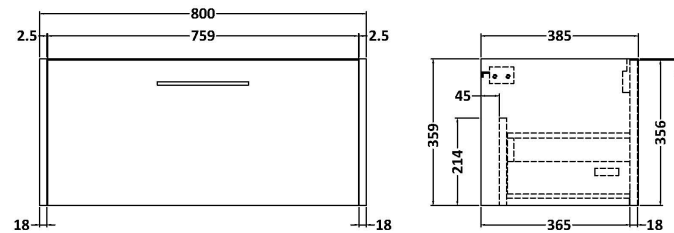

Packaging Dimensions

Height (mm):	25
Width (mm):	810
Depth (mm):	455
Gross Weight (kg):	2.75

Packaging Data

Box Colour:	Brown Cardboard Box
Box Qty:	1
Label Size:	100 x 50
Label Colour:	White Label
Label Qty:	1

Outer Box Dimensions (If Applicable)

Height (mm):	
Width (mm):	
Depth (mm):	
Gross Weight (kg):	
Barcode:	5056211874133

Product Details

Country of Origin:	United Kingdom
Fitting Instruction:	No
CE & UKCA:	N/A
FSC Certified Materials:	Yes
Colour:	Bellato Grey
Construction Method:	Not Applicable
Construction Type:	Not Applicable
Cabinet Finish:	Not Applicable
Fascia Finish:	MFC Laminated
Cabinet Thickness (mm):	
Fascia Thickness (mm):	22
Drawer Included:	No
Drawer Type:	Not Applicable
No of Shelves:	0
Hinge Type:	Not Applicable
Hinge Included:	No
Adjustable Legs:	No, Not Required
Fixings Included:	No
Handle Style:	Not Applicable
Waste Shroud:	Not Applicable
Handle Included:	No
Handle Type:	Not Applicable

Sales Code: NPF2925

Description: 800 W/H 1-Drawer Unit (385 Deep)

Product Dimensions

Height (mm):	359
Width (mm):	800
Depth (mm):	385
Nett Weight (kg):	17.5

Packaging Dimensions

Height (mm):	380
Width (mm):	820
Depth (mm):	405
Gross Weight (kg):	18

Packaging Data

Box Colour:	Brown Cardboard Box
Box Qty:	1
Label Size:	50 x 100
Label Colour:	White Label
Label Qty:	2

Outer Box Dimensions (If Applicable)

Height (mm):	
Width (mm):	
Depth (mm):	
Gross Weight (kg):	
Barcode:	5056678447635