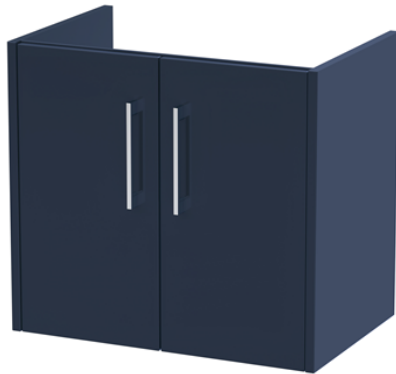

Sales Code: JNU2923C

Description: 1200 Wh 4-Door Vanity & Double Basin

### Product Dimensions

Height (mm):	539
Width (mm):	600
Depth (mm):	385
Nett Weight (kg):	14.2