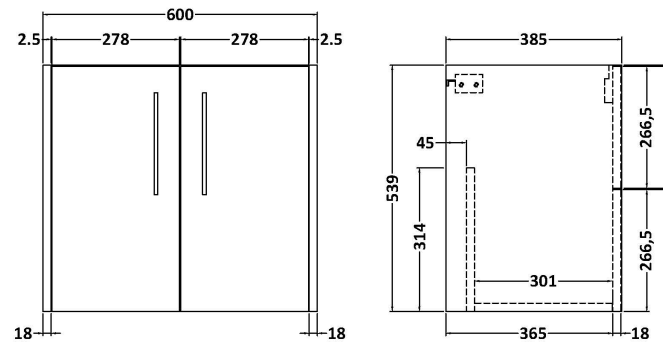

### Product Dimensions

Height (mm):	539
Width (mm):	600
Depth (mm):	385
Nett Weight (kg):	14.2

### Packaging Dimensions

Height (mm):	560
Width (mm):	620
Depth (mm):	405
Gross Weight (kg):	14.7

### Product Dimensions

Height (mm):	390
Width (mm):	1205
Depth (mm):	157
Nett Weight (kg):	18.12

### Packaging Dimensions

Height (mm):	100
Width (mm):	1205
Depth (mm):	400
Gross Weight (kg):	18.12