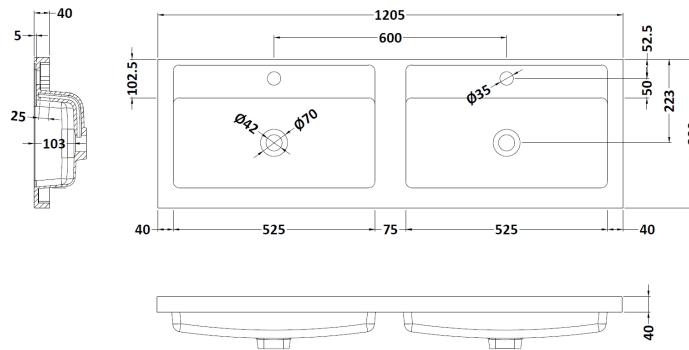

### Product Dimensions

Height (mm):	539
Width (mm):	600
Depth (mm):	385
Nett Weight (kg):	14.2

### Packaging Dimensions

Height (mm):	560
Width (mm):	620
Depth (mm):	405
Gross Weight (kg):	14.7

### Outer Box Dimensions (If Applicable)

Height (mm):	
Width (mm):	
Depth (mm):	
Gross Weight (kg):	
Barcode:	5056678447611

### Product Dimensions

Height (mm):	390
Width (mm):	1205
Depth (mm):	157
Nett Weight (kg):	18.12