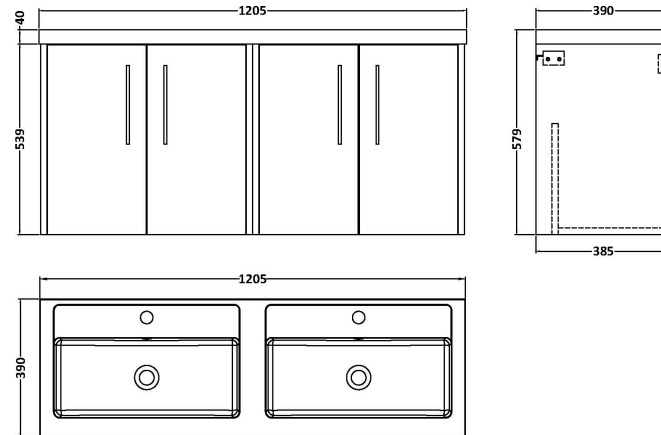

Sales Code: JNU2923C

Description: 1200 Wh 4-Door Vanity & Double Basin

Packaging Details

Barcode: 5056678454534