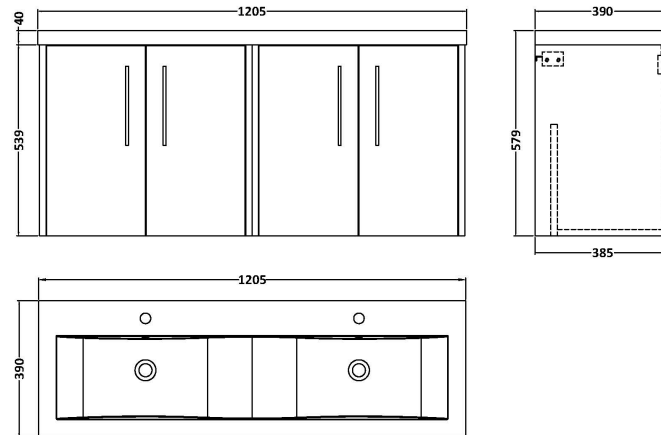

Sales Code: JNU2923F

Description: 1200 Wh 4-Door Vanity & Double Basin

Packaging Details

Barcode: 5056678454558

Sales Code: CBM424

Description: Double Ceramic Basin 1208X392

Product Dimensions

Height (mm):	390
Width (mm):	1205
Depth (mm):	175
Nett Weight (kg):	27

Packaging Dimensions

Height (mm):	205
Width (mm):	1270
Depth (mm):	510
Gross Weight (kg):	27

Packaging Data

Box Colour:	Brown Cardboard Box - Printed
Box Qty:	1
Label Size:	100 x 50
Label Colour:	White Label
Label Qty:	2

Outer Box Dimensions (If Applicable)

Height (mm):	
Width (mm):	
Depth (mm):	
Gross Weight (kg):	
Barcode:	5056211875826

Product Details

Country of Origin:	China
Fitting Instruction:	No
Certification: CE & UKCA:	No
WRAS:	N/A
WRAS No:	N/A
Product Material:	Vitreous China
Fixing Supplied:	No

Sales Code: NPF2923

Description: 600 W/H 2-Door Unit (385 Deep)

Product Dimensions

Height (mm):	539
Width (mm):	600
Depth (mm):	385
Nett Weight (kg):	14.2

Packaging Dimensions

Height (mm):	560
Width (mm):	620
Depth (mm):	405
Gross Weight (kg):	14.7