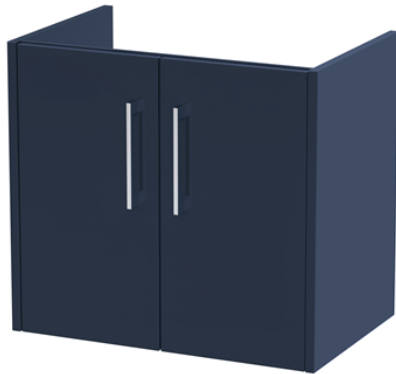

Sales Code: NPF2923

Description: 600 W/H 2-Door Unit (385 Deep)

Product Dimensions

Height (mm):	539
Width (mm):	600
Depth (mm):	385
Nett Weight (kg):	14.2

Packaging Dimensions

Height (mm):	560
Width (mm):	620
Depth (mm):	405
Gross Weight (kg):	14.7

Packaging Data

Box Colour:	Brown Cardboard Box
Box Qty:	1
Label Size:	50 x 100
Label Colour:	White Label
Label Qty:	2

Outer Box Dimensions (If Applicable)

Height (mm):	
Width (mm):	
Depth (mm):	
Gross Weight (kg):	
Barcode:	5056678447611

Product Details

Country of Origin:	China
Fitting Instruction:	No
CE & UKCA:	N/A
FSC Certified Materials:	Yes
Colour:	Indigo Blue
Construction Method:	Cam & Wood Dowel
Construction Type:	Rigid
Cabinet Finish:	MFC Painted Matt
Fascia Finish:	Mdf Painted Matt
Cabinet Thickness (mm):	16
Fascia Thickness (mm):	18
Drawer Included:	No
Drawer Type:	Not Applicable
No of Shelves:	0
Hinge Type:	95 Degree Soft Close
Hinge Included:	Yes, Supplied
Adjustable Legs:	No, Not Required
Fixings Included:	Yes
Handle Style:	Modern
Waste Shroud:	No
Handle Included:	Yes, Supplied
Handle Type:	D-Shape