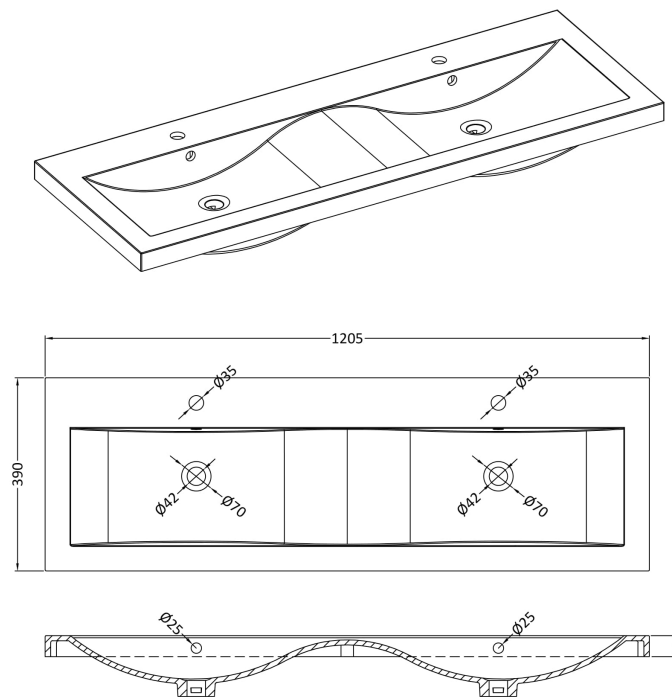

Sales Code: JNU2923F

Description: 1200 Wh 4-Door Vanity & Double Basin

Packaging Details

Barcode: 5056678454558

Sales Code: CBM424

Description: Double Ceramic Basin 1208X392

Product Dimensions

Height (mm):	390
Width (mm):	1205
Depth (mm):	175
Nett Weight (kg):	27

Packaging Dimensions

Height (mm):	205
Width (mm):	1270
Depth (mm):	510
Gross Weight (kg):	27

Packaging Data

Box Colour:	Brown Cardboard Box - Printed
Box Qty:	1
Label Size:	100 x 50
Label Colour:	White Label
Label Qty:	2

Outer Box Dimensions (If Applicable)

Height (mm):	
Width (mm):	
Depth (mm):	
Gross Weight (kg):	
Barcode:	5056211875826

Product Details

Country of Origin:	China
Fitting Instruction:	No
Certification: CE & UKCA:	No
WRAS:	N/A
WRAS No:	N/A
Product Material:	Vitreous China
Fixing Supplied:	No

Sales Code: NPF2923

Description: 600 W/H 2-Door Unit (385 Deep)

Product Dimensions

Height (mm):	539
Width (mm):	600
Depth (mm):	385
Nett Weight (kg):	14.2

Packaging Dimensions

Height (mm):	560
Width (mm):	620
Depth (mm):	405
Gross Weight (kg):	14.7