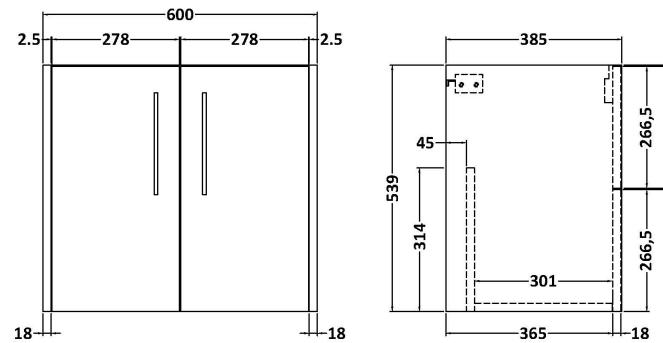

Sales Code: JNU2923F

Description: 1200 Wh 4-Door Vanity & Double Basin

Packaging Details

Barcode: 5056678454558

Sales Code: CBM424

Description: Double Ceramic Basin 1208X392

Product Dimensions

Height (mm):	390
Width (mm):	1205
Depth (mm):	175
Nett Weight (kg):	27

Packaging Dimensions

Height (mm):	205
Width (mm):	1270
Depth (mm):	510
Gross Weight (kg):	27

Packaging Data

Box Colour:	Brown Cardboard Box - Printed
Box Qty:	1
Label Size:	100 x 50
Label Colour:	White Label
Label Qty:	2

Outer Box Dimensions (If Applicable)

Height (mm):	
Width (mm):	
Depth (mm):	
Gross Weight (kg):	
Barcode:	5056211875826

Product Details

Country of Origin:	China
Fitting Instruction:	No
Certification: CE & UKCA:	No
WRAS:	N/A
WRAS No:	N/A
Product Material:	Vitreous China
Fixing Supplied:	No

Sales Code: NPF2923

Description: 600 W/H 2-Door Unit (385 Deep)

Product Dimensions

Height (mm):	539
Width (mm):	600
Depth (mm):	385
Nett Weight (kg):	14.2

Packaging Dimensions

Height (mm):	560
Width (mm):	620
Depth (mm):	405
Gross Weight (kg):	14.7