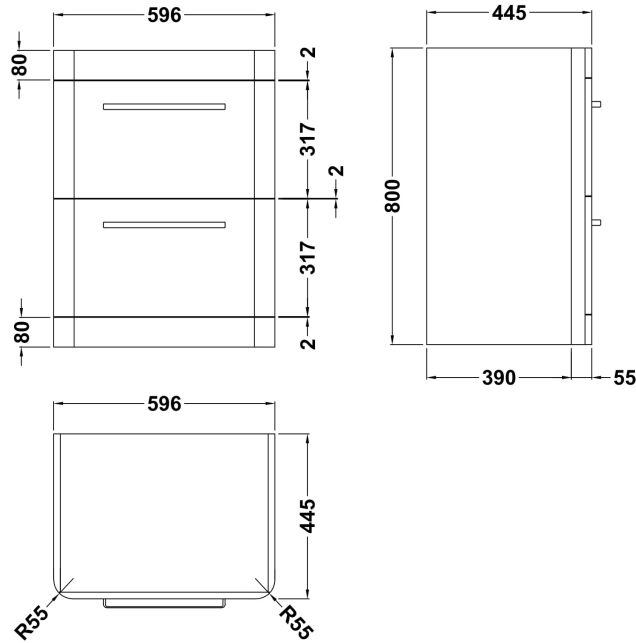

### Product Dimensions

Height (mm):	800
Width (mm):	596
Depth (mm):	445
Nett Weight (kg):	31.53

### Packaging Dimensions

Height (mm):	870
Width (mm):	670
Depth (mm):	510
Gross Weight (kg):	32.53

### Product Dimensions

Height (mm):	450
Width (mm):	600
Depth (mm):	157
Nett Weight (kg):	12.82

### Packaging Dimensions

Height (mm):	167
Width (mm):	640
Depth (mm):	470
Gross Weight (kg):	12.82