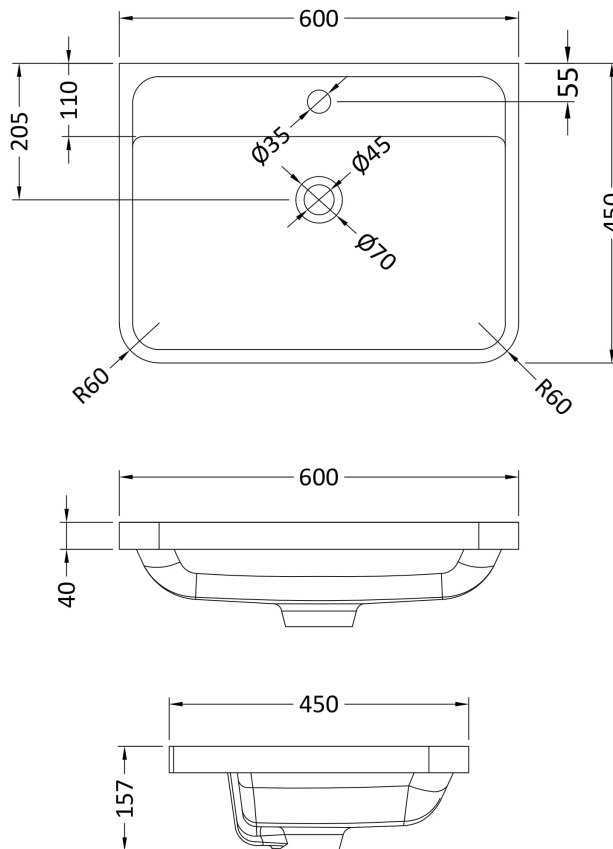

### Product Dimensions

Height (mm):	800
Width (mm):	596
Depth (mm):	445
Nett Weight (kg):	31.53

### Packaging Dimensions

Height (mm):	870
Width (mm):	670
Depth (mm):	510
Gross Weight (kg):	32.53

### Outer Box Dimensions (If Applicable)

Height (mm):	
Width (mm):	
Depth (mm):	
Gross Weight (kg):	
Barcode:	5056211817819

### Product Dimensions

Height (mm):	450
Width (mm):	600
Depth (mm):	157
Nett Weight (kg):	12.82