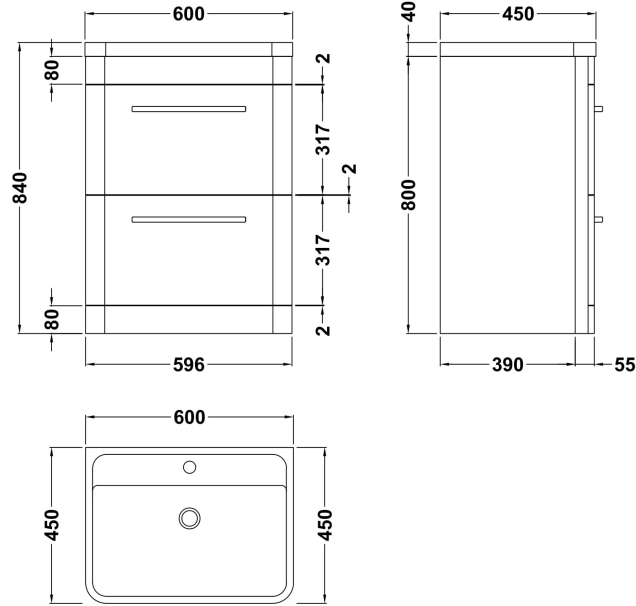

Sales Code: SOL101

Description: Solar 600 F/S 2-Drawer Unit & Basin

Packaging Details

Barcode: 5056211819226