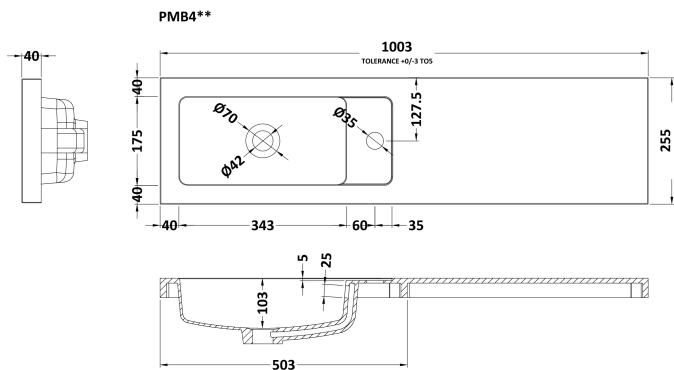

Packaging Dimensions

Height (mm):	275
Width (mm):	520
Depth (mm):	275
Gross Weight (kg):	10

Packaging Data

Box Colour:	Brown Cardboard Box
Box Qty:	1
Label Size:	100 x 50
Label Colour:	White Label
Label Qty:	2

Outer Box Dimensions (If Applicable)

Height (mm):	
Width (mm):	
Depth (mm):	
Gross Weight (kg):	
Barcode:	5056678436905

Product Details

Country of Origin:	United Kingdom
Fitting Instruction:	No
CE & UKCA:	N/A
FSC Certified Materials:	Yes
Colour:	Bleached Cuneo Oak
Construction Method:	Cam & Wood Dowel
Construction Type:	Rigid
Cabinet Finish:	MFC Textured Woodgrain
Fascia Finish:	MFC Textured Woodgrain
Cabinet Thickness (mm):	18
Fascia Thickness (mm):	18
Drawer Included:	No
Drawer Type:	Not Applicable
No of Shelves:	0
Hinge Type:	95 Degree Clip-On Soft Close
Hinge Included:	Yes, Supplied
Adjustable Legs:	No, Not Required
Fixings Included:	Yes
Handle Style:	Modern
Waste Shroud:	No
Handle Included:	Yes, Supplied
Handle Type:	Wrapover

Sales Code: PMB402

Description: 1000 Straight Polymarble Basin

Product Dimensions

Height (mm):	135
Width (mm):	1003
Depth (mm):	255
Nett Weight (kg):	11.8

Packaging Dimensions

Height (mm):	190
Width (mm):	320
Depth (mm):	1060
Gross Weight (kg):	11.8

Packaging Data

Box Colour:	Brown Cardboard Box - Printed
Box Qty:	1
Label Size:	100 x 50
Label Colour:	White Label
Label Qty:	2

Outer Box Dimensions (If Applicable)

Height (mm):	
Width (mm):	
Depth (mm):	
Gross Weight (kg):	
Barcode:	5056211847410