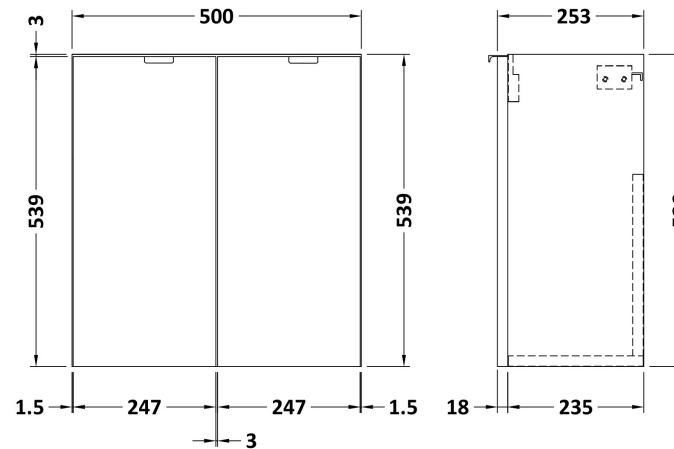

Sales Code: CBI3043

Description: 1000mm Combination Vanity Compact

Packaging Details

Barcode: 5056678453872

Sales Code: OFF3034

Description: 500 2-Door Wall Hung Unit (255mm)

Product Dimensions

Height (mm):	540
Width (mm):	500
Depth (mm):	283
Nett Weight (kg):	9.5

Packaging Dimensions

Height (mm):	275
Width (mm):	520
Depth (mm):	275
Gross Weight (kg):	10

Packaging Data

Box Colour:	Brown Cardboard Box
Box Qty:	1
Label Size:	100 x 50
Label Colour:	White Label
Label Qty:	2

Sales Code: PMB402

Description: 1000 Straight Polymarble Basin

Product Dimensions

Height (mm):	135
Width (mm):	1003
Depth (mm):	255
Nett Weight (kg):	11.8

Packaging Dimensions

Height (mm):	190
Width (mm):	320
Depth (mm):	1060
Gross Weight (kg):	11.8

Packaging Data

Box Colour:	Brown Cardboard Box - Printed
Box Qty:	1
Label Size:	100 x 50
Label Colour:	White Label
Label Qty:	2

Outer Box Dimensions (If Applicable)

Height (mm):	
Width (mm):	
Depth (mm):	
Gross Weight (kg):	
Barcode:	5056211847410