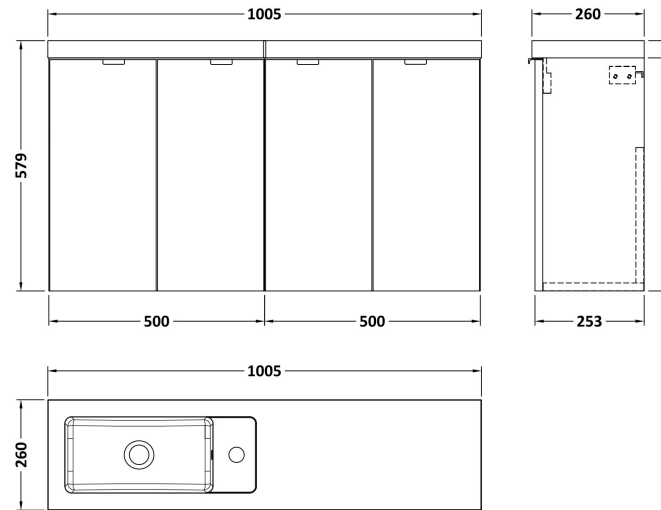

Sales Code: CBI3043

Description: 1000mm Combination Vanity Compact

Packaging Details

Barcode: 5056678453872

Sales Code: OFF3034

Description: 500 2-Door Wall Hung Unit (255mm)

Product Dimensions

Height (mm):	540
Width (mm):	500
Depth (mm):	283
Nett Weight (kg):	9.5

Packaging Dimensions

Height (mm):	275
Width (mm):	520
Depth (mm):	275
Gross Weight (kg):	10

Packaging Data

Box Colour:	Brown Cardboard Box
Box Qty:	1
Label Size:	100 x 50
Label Colour:	White Label
Label Qty:	2

Outer Box Dimensions (If Applicable)

Height (mm):	
Width (mm):	
Depth (mm):	
Gross Weight (kg):	
Barcode:	5056678436905

Product Details

Country of Origin:	United Kingdom
Fitting Instruction:	No
CE & UKCA:	N/A
FSC Certified Materials:	Yes
Colour:	Bleached Cuneo Oak
Construction Method:	Cam & Wood Dowel
Construction Type:	Rigid
Cabinet Finish:	MFC Textured Woodgrain
Fascia Finish:	MFC Textured Woodgrain
Cabinet Thickness (mm):	18
Fascia Thickness (mm):	18
Drawer Included:	No
Drawer Type:	Not Applicable
No of Shelves:	0
Hinge Type:	95 Degree Clip-On Soft Close
Hinge Included:	Yes, Supplied
Adjustable Legs:	No, Not Required
Fixings Included:	Yes
Handle Style:	Modern
Waste Shroud:	No
Handle Included:	Yes, Supplied
Handle Type:	Wrapover

Sales Code: PMB402

Description: 1000 Straight Polymarble Basin

Product Dimensions

Height (mm):	135
Width (mm):	1003
Depth (mm):	255
Nett Weight (kg):	11.8

Packaging Dimensions

Height (mm):	190
Width (mm):	320
Depth (mm):	1060
Gross Weight (kg):	11.8