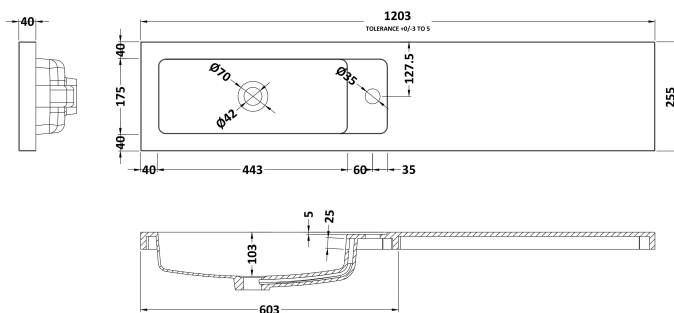

Sales Code: OFF3047

Description: 600 W.C. Unit Compact

Product Dimensions

Height (mm):	864
Width (mm):	600
Depth (mm):	255
Nett Weight (kg):	14

Packaging Dimensions

Height (mm):	290
Width (mm):	625
Depth (mm):	900
Gross Weight (kg):	14.5

Sales Code: OFF3091

Description: 1.25M Continuous Plinth

Product Dimensions

Height (mm):	1250
Width (mm):	145
Depth (mm):	18
Nett Weight (kg):	2

Packaging Dimensions

Height (mm):	20
Width (mm):	150
Depth (mm):	1260
Gross Weight (kg):	2

Packaging Data

Box Colour:	Brown Cardboard Box
Box Qty:	1
Label Size:	100 x 50
Label Colour:	White Label
Label Qty:	2

Outer Box Dimensions (If Applicable)

Height (mm):	
Width (mm):	
Depth (mm):	
Gross Weight (kg):	
Barcode:	5056678437124

Sales Code: PMB404

Description: 1200 Straight Polymarble Basin

Product Dimensions

Height (mm):	135
Width (mm):	1203
Depth (mm):	255
Nett Weight (kg):	14

Packaging Dimensions

Height (mm):	190
Width (mm):	320
Depth (mm):	1260
Gross Weight (kg):	14