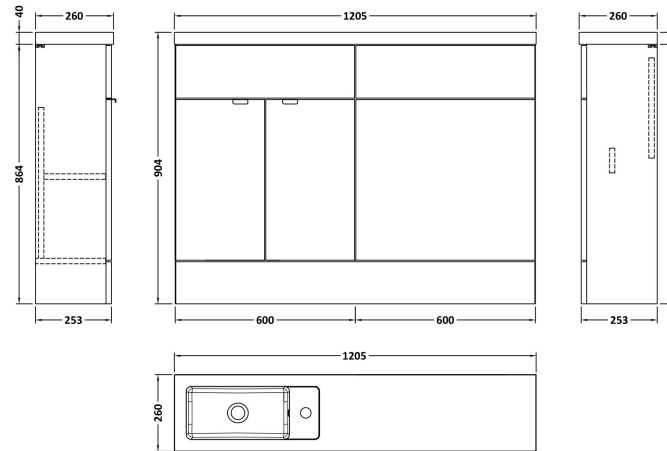

Sales Code: CBI3008

Description: 1200mm Combination - Compact Option 1

Packaging Details

Barcode: 5056678453407