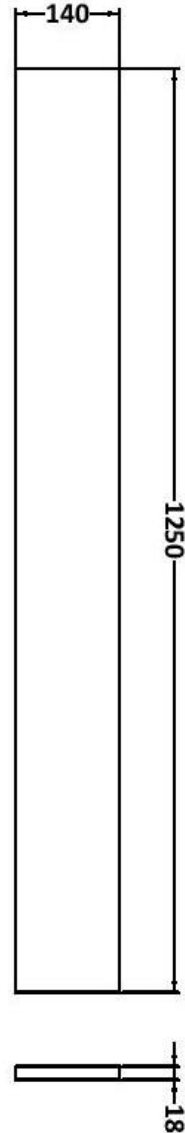

Packaging Dimensions

Height (mm):	290
Width (mm):	625
Depth (mm):	900
Gross Weight (kg):	17.5

Packaging Data

Box Colour:	Brown Cardboard Box
Box Qty:	1
Label Size:	100 x 50
Label Colour:	White Label
Label Qty:	2

Sales Code: OFF3047

Description: 600 W.C. Unit Compact

Product Dimensions

Height (mm):	864
Width (mm):	600
Depth (mm):	255
Nett Weight (kg):	14

Packaging Dimensions

Height (mm):	290
Width (mm):	625
Depth (mm):	900
Gross Weight (kg):	14.5

Packaging Data

Box Colour:	Brown Cardboard Box
Box Qty:	1
Label Size:	100 x 50
Label Colour:	White Label
Label Qty:	2

Outer Box Dimensions (If Applicable)

Height (mm):	
Width (mm):	
Depth (mm):	
Gross Weight (kg):	
Barcode:	5056678437018

Sales Code: OFF3091

Description: 1.25M Continuous Plinth

Product Dimensions

Height (mm):	1250
Width (mm):	145
Depth (mm):	18
Nett Weight (kg):	2

Packaging Dimensions

Height (mm):	20
Width (mm):	150
Depth (mm):	1260
Gross Weight (kg):	2