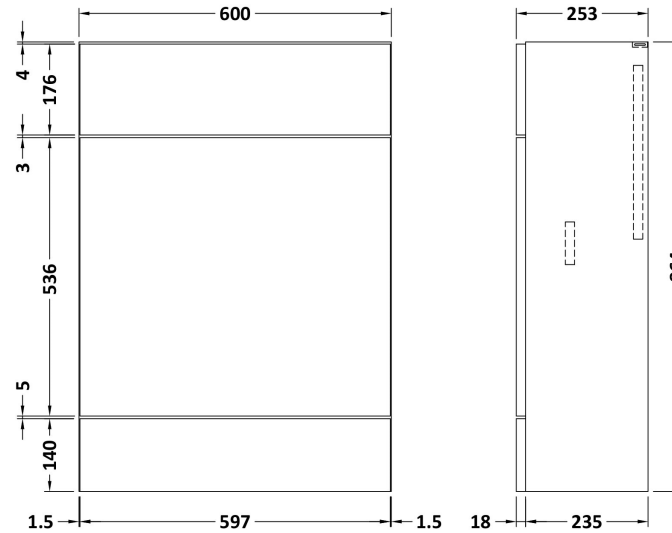

Packaging Dimensions

Height (mm):	290
Width (mm):	625
Depth (mm):	900
Gross Weight (kg):	17.5

Packaging Data

Box Colour:	Brown Cardboard Box
Box Qty:	1
Label Size:	100 x 50
Label Colour:	White Label
Label Qty:	2

Sales Code: OFF3047

Description: 600 W.C. Unit Compact

Product Dimensions

Height (mm):	864
Width (mm):	600
Depth (mm):	255
Nett Weight (kg):	14

Packaging Dimensions

Height (mm):	290
Width (mm):	625
Depth (mm):	900
Gross Weight (kg):	14.5

Packaging Data

Box Colour:	Brown Cardboard Box
Box Qty:	1
Label Size:	100 x 50
Label Colour:	White Label
Label Qty:	2

Outer Box Dimensions (If Applicable)

Height (mm):	
Width (mm):	
Depth (mm):	
Gross Weight (kg):	
Barcode:	5056678437018

Sales Code: PMB404

Description: 1200 Straight Polymarble Basin

Product Dimensions

Height (mm):	135
Width (mm):	1203
Depth (mm):	255
Nett Weight (kg):	14

Packaging Dimensions

Height (mm):	190
Width (mm):	320
Depth (mm):	1260
Gross Weight (kg):	14