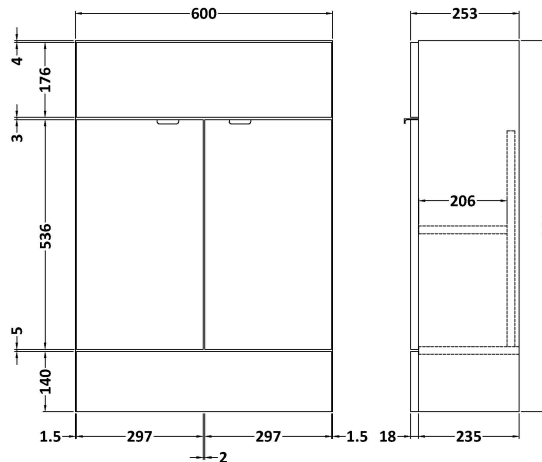

Sales Code: CBI3008

Description: 1200mm Combination - Compact Option 1

Packaging Details

Barcode: 5056678453407

Sales Code: OFF3007

Description: 600 Vanity Unit Compact

Product Dimensions

Height (mm):	864
Width (mm):	600
Depth (mm):	255
Nett Weight (kg):	17

Packaging Dimensions

Height (mm):	290
Width (mm):	625
Depth (mm):	900
Gross Weight (kg):	17.5

Packaging Data

Box Colour:	Brown Cardboard Box
Box Qty:	1
Label Size:	100 x 50
Label Colour:	White Label
Label Qty:	2

Sales Code: OFF3047

Description: 600 W.C. Unit Compact

Product Dimensions

Height (mm):	864
Width (mm):	600
Depth (mm):	255
Nett Weight (kg):	14

Packaging Dimensions

Height (mm):	290
Width (mm):	625
Depth (mm):	900
Gross Weight (kg):	14.5

Sales Code: PMB404

Description: 1200 Straight Polymarble Basin

Product Dimensions

Height (mm):	135
Width (mm):	1203
Depth (mm):	255
Nett Weight (kg):	14

Packaging Dimensions

Height (mm):	190
Width (mm):	320
Depth (mm):	1260
Gross Weight (kg):	14