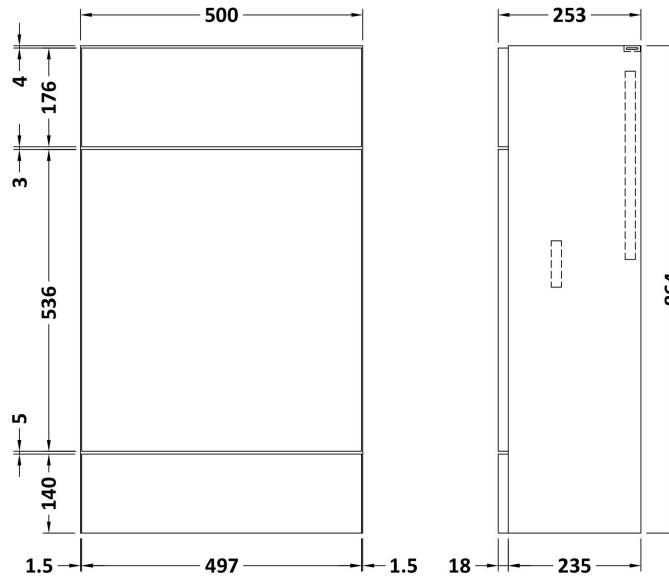

Packaging Dimensions

Height (mm):	290
Width (mm):	625
Depth (mm):	900
Gross Weight (kg):	17.5

Packaging Data

Box Colour:	Brown Cardboard Box
Box Qty:	1
Label Size:	100 x 50
Label Colour:	White Label
Label Qty:	2

Sales Code: OFF3045

Description: 500 W.C. Unit Compact

Product Dimensions

Height (mm):	864
Width (mm):	500
Depth (mm):	255
Nett Weight (kg):	11.5

Packaging Dimensions

Height (mm):	290
Width (mm):	525
Depth (mm):	900
Gross Weight (kg):	12

Packaging Data

Box Colour:	Brown Cardboard Box
Box Qty:	1
Label Size:	100 x 50
Label Colour:	White Label
Label Qty:	2

Outer Box Dimensions (If Applicable)

Height (mm):	
Width (mm):	
Depth (mm):	
Gross Weight (kg):	
Barcode:	5056678436998

Sales Code: OFF3091

Description: 1.25M Continuous Plinth

Product Dimensions

Height (mm):	1250
Width (mm):	145
Depth (mm):	18
Nett Weight (kg):	2

Packaging Dimensions

Height (mm):	20
Width (mm):	150
Depth (mm):	1260
Gross Weight (kg):	2