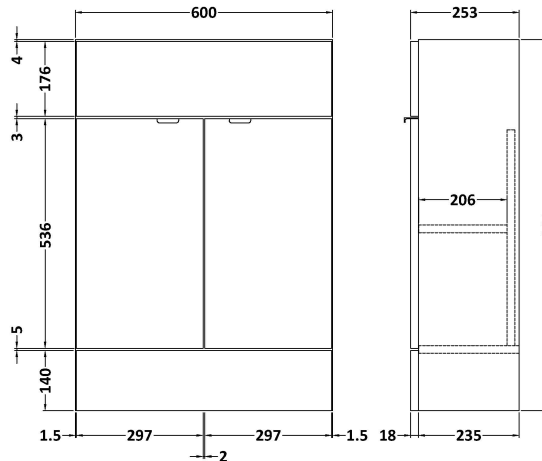

Sales Code: CBI3001

Description: 1100mm Combination - Compact

Packaging Details

Barcode: 5056678453308

Sales Code: OFF3007

Description: 600 Vanity Unit Compact

Product Dimensions

Height (mm):	864
Width (mm):	600
Depth (mm):	255
Nett Weight (kg):	17

Packaging Dimensions

Height (mm):	290
Width (mm):	625
Depth (mm):	900
Gross Weight (kg):	17.5

Packaging Data

Box Colour:	Brown Cardboard Box
Box Qty:	1
Label Size:	100 x 50
Label Colour:	White Label
Label Qty:	2

Sales Code: OFF3045

Description: 500 W.C. Unit Compact

Product Dimensions

Height (mm):	864
Width (mm):	500
Depth (mm):	255
Nett Weight (kg):	11.5

Packaging Dimensions

Height (mm):	290
Width (mm):	525
Depth (mm):	900
Gross Weight (kg):	12

Sales Code: PMB403

Description: 1100 Straight Polymarble Basin

Product Dimensions

Height (mm):	135
Width (mm):	1103
Depth (mm):	255
Nett Weight (kg):	13

Packaging Dimensions

Height (mm):	190
Width (mm):	320
Depth (mm):	1160
Gross Weight (kg):	13