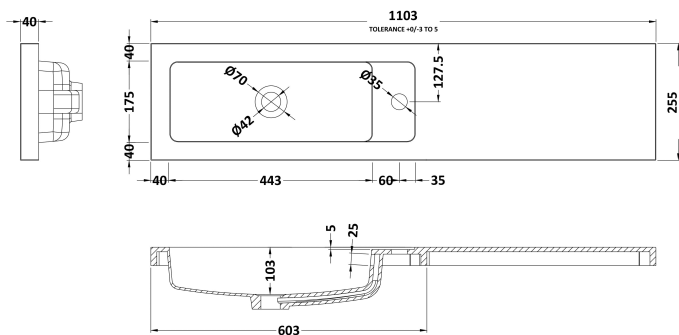

Sales Code: OFF3045

Description: 500 W.C. Unit Compact

Product Dimensions

Height (mm):	864
Width (mm):	500
Depth (mm):	255
Nett Weight (kg):	11.5

Packaging Dimensions

Height (mm):	290
Width (mm):	525
Depth (mm):	900
Gross Weight (kg):	12

Sales Code: OFF3091

Description: 1.25M Continuous Plinth

Product Dimensions

Height (mm):	1250
Width (mm):	145
Depth (mm):	18
Nett Weight (kg):	2

Packaging Dimensions

Height (mm):	20
Width (mm):	150
Depth (mm):	1260
Gross Weight (kg):	2

Packaging Data

Box Colour:	Brown Cardboard Box
Box Qty:	1
Label Size:	100 x 50
Label Colour:	White Label
Label Qty:	2

Outer Box Dimensions (If Applicable)

Height (mm):	
Width (mm):	
Depth (mm):	
Gross Weight (kg):	
Barcode:	5056678437124

Sales Code: PMB403

Description: 1100 Straight Polymarble Basin

Product Dimensions

Height (mm):	135
Width (mm):	1103
Depth (mm):	255
Nett Weight (kg):	13

Packaging Dimensions

Height (mm):	190
Width (mm):	320
Depth (mm):	1160
Gross Weight (kg):	13