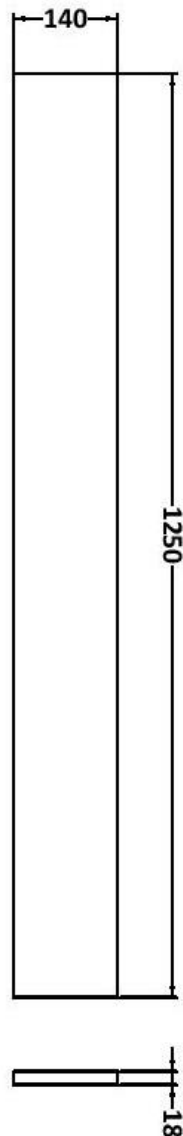

Packaging Dimensions

Height (mm):	290
Width (mm):	625
Depth (mm):	900
Gross Weight (kg):	17.5

Packaging Data

Box Colour:	Brown Cardboard Box
Box Qty:	1
Label Size:	100 x 50
Label Colour:	White Label
Label Qty:	2

Outer Box Dimensions (If Applicable)

Height (mm):	
Width (mm):	
Depth (mm):	
Gross Weight (kg):	
Barcode:	5056678436783

Product Details

Country of Origin:	United Kingdom
Fitting Instruction:	No
CE & UKCA:	N/A
FSC Certified Materials:	Yes
Colour:	Bleached Cuneo Oak
Construction Method:	Cam & Wood Dowel
Construction Type:	Rigid
Cabinet Finish:	MFC Textured Woodgrain
Fascia Finish:	MFC Textured Woodgrain
Cabinet Thickness (mm):	18
Fascia Thickness (mm):	18
Drawer Included:	No
Drawer Type:	Not Applicable
No of Shelves:	1
Hinge Type:	95 Degree Clip-On Soft Close
Hinge Included:	Yes
Adjustable Legs:	No
Fixings Included:	Yes
Handle Style:	Contemporary
Waste Shroud:	No
Handle Included:	Yes
Handle Type:	Wrapover

Packaging Data

Box Colour:	Brown Cardboard Box
Box Qty:	1
Label Size:	100 x 50
Label Colour:	White Label
Label Qty:	2

Outer Box Dimensions (If Applicable)

Height (mm):	
Width (mm):	
Depth (mm):	
Gross Weight (kg):	
Barcode:	5056678436998

Sales Code: OFF3091

Description: 1.25M Continuous Plinth

Product Dimensions

Height (mm):	1250
Width (mm):	145
Depth (mm):	18
Nett Weight (kg):	2

Packaging Dimensions

Height (mm):	20
Width (mm):	150
Depth (mm):	1260
Gross Weight (kg):	2