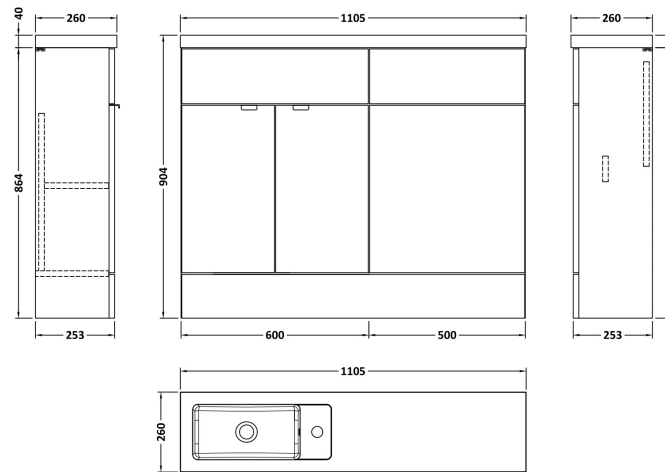

Sales Code: CBI3001

Description: 1100mm Combination - Compact

Packaging Details

Barcode: 5056678453308

Sales Code: OFF3007

Description: 600 Vanity Unit Compact

Product Dimensions

Height (mm):	864
Width (mm):	600
Depth (mm):	255
Nett Weight (kg):	17

Packaging Dimensions

Height (mm):	290
Width (mm):	625
Depth (mm):	900
Gross Weight (kg):	17.5

Packaging Data

Box Colour:	Brown Cardboard Box
Box Qty:	1
Label Size:	100 x 50
Label Colour:	White Label
Label Qty:	2

Outer Box Dimensions (If Applicable)

Height (mm):	
Width (mm):	
Depth (mm):	
Gross Weight (kg):	
Barcode:	5056678436783

Product Details

Country of Origin:	United Kingdom
Fitting Instruction:	No
CE & UKCA:	N/A
FSC Certified Materials:	Yes
Colour:	Bleached Cuneo Oak
Construction Method:	Cam & Wood Dowel
Construction Type:	Rigid
Cabinet Finish:	MFC Textured Woodgrain
Fascia Finish:	MFC Textured Woodgrain
Cabinet Thickness (mm):	18
Fascia Thickness (mm):	18
Drawer Included:	No
Drawer Type:	Not Applicable
No of Shelves:	1
Hinge Type:	95 Degree Clip-On Soft Close
Hinge Included:	Yes
Adjustable Legs:	No
Fixings Included:	Yes
Handle Style:	Contemporary
Waste Shroud:	No
Handle Included:	Yes
Handle Type:	Wrapover

Sales Code: OFF3045

Description: 500 W.C. Unit Compact

Product Dimensions

Height (mm):	864
Width (mm):	500
Depth (mm):	255
Nett Weight (kg):	11.5

Packaging Dimensions

Height (mm):	290
Width (mm):	525
Depth (mm):	900
Gross Weight (kg):	12