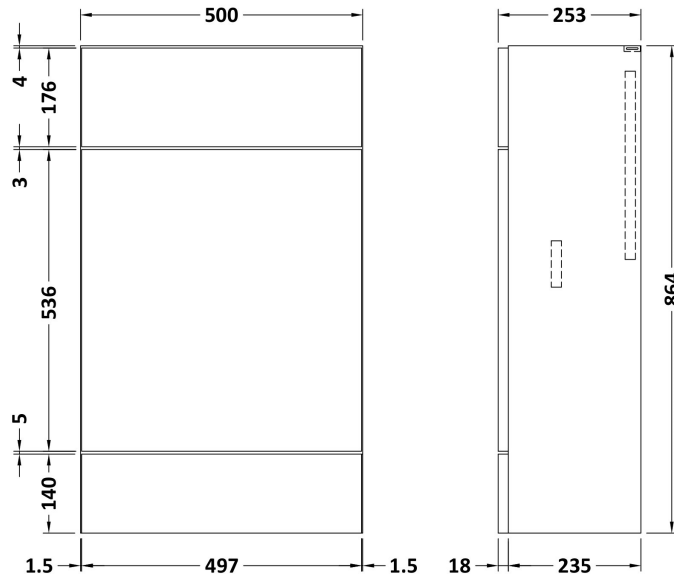

Sales Code: CBI3004

Description: 500mm Compact Wc Unit & Polymarble Top

Packaging Details

Barcode: 5056678453339

Sales Code: OFF3045

Description: 500 W.C. Unit Compact

Product Dimensions

Height (mm):	864
Width (mm):	500
Depth (mm):	255
Nett Weight (kg):	11.5

Packaging Dimensions

Height (mm):	290
Width (mm):	525
Depth (mm):	900
Gross Weight (kg):	12

Packaging Data

Box Colour:	Brown Cardboard Box
Box Qty:	1
Label Size:	100 x 50
Label Colour:	White Label
Label Qty:	2

Sales Code: PMB442

Description: 500 Wc Unit Top 500X255

Product Dimensions

Height (mm):	40
Width (mm):	503
Depth (mm):	255
Nett Weight (kg):	5

Packaging Dimensions

Height (mm):	90
Width (mm):	335
Depth (mm):	555
Gross Weight (kg):	5

Packaging Data

Box Colour:	Brown Cardboard Box - Printed
Box Qty:	1
Label Size:	100 x 50
Label Colour:	White Label
Label Qty:	2

Outer Box Dimensions (If Applicable)

Height (mm):	
Width (mm):	
Depth (mm):	
Gross Weight (kg):	
Barcode:	5055275812396