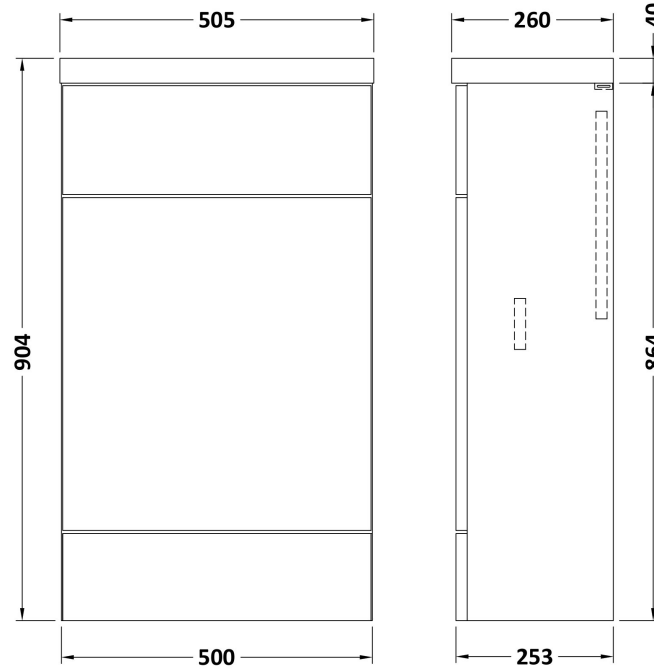

Sales Code: CBI3004

Description: 500mm Compact Wc Unit & Polymarble Top

Packaging Details

Barcode: 5056678453339

Sales Code: OFF3045

Description: 500 W.C. Unit Compact

Product Dimensions

Height (mm):	864
Width (mm):	500
Depth (mm):	255
Nett Weight (kg):	11.5

Packaging Dimensions

Height (mm):	290
Width (mm):	525
Depth (mm):	900
Gross Weight (kg):	12

Packaging Data

Box Colour:	Brown Cardboard Box
Box Qty:	1
Label Size:	100 x 50
Label Colour:	White Label
Label Qty:	2

Sales Code: PMB442

Description: 500 Wc Unit Top 500X255

Product Dimensions

Height (mm):	40
Width (mm):	503
Depth (mm):	255
Nett Weight (kg):	5

Packaging Dimensions

Height (mm):	90
Width (mm):	335
Depth (mm):	555
Gross Weight (kg):	5

Packaging Data

Box Colour:	Brown Cardboard Box - Printed
Box Qty:	1
Label Size:	100 x 50
Label Colour:	White Label
Label Qty:	2

Outer Box Dimensions (If Applicable)

Height (mm):	
Width (mm):	
Depth (mm):	
Gross Weight (kg):	
Barcode:	5055275812396