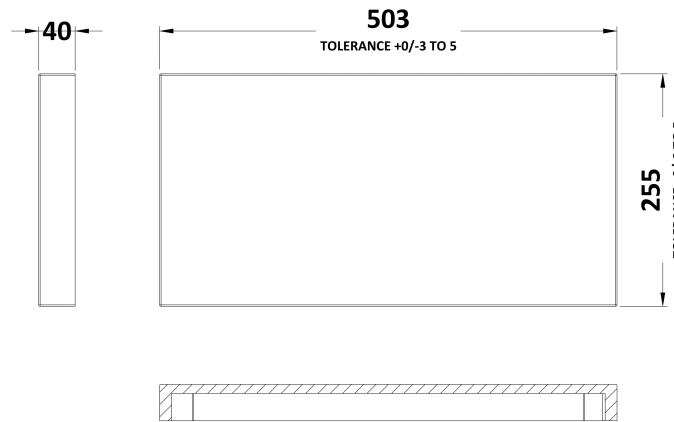

Packaging Dimensions

Height (mm):	290
Width (mm):	525
Depth (mm):	900
Gross Weight (kg):	12

Packaging Data

Box Colour:	Brown Cardboard Box
Box Qty:	1
Label Size:	100 x 50
Label Colour:	White Label
Label Qty:	2

Outer Box Dimensions (If Applicable)

Height (mm):	
Width (mm):	
Depth (mm):	
Gross Weight (kg):	
Barcode:	5056678436998

Product Details

Country of Origin:	United Kingdom
Fitting Instruction:	No
CE & UKCA:	N/A
FSC Certified Materials:	Yes
Colour:	Bleached Cuneo Oak
Construction Method:	Cam & Wood Dowel
Construction Type:	Rigid
Cabinet Finish:	MFC Textured Woodgrain
Fascia Finish:	MFC Textured Woodgrain
Cabinet Thickness (mm):	18
Fascia Thickness (mm):	18
Drawer Included:	No
Drawer Type:	Not Applicable
No of Shelves:	0
Hinge Type:	Not Applicable
Hinge Included:	No
Adjustable Legs:	No
Fixings Included:	Yes
Handle Style:	Not Applicable
Waste Shroud:	No
Handle Included:	No
Handle Type:	Not Applicable

Sales Code: PMB442

Description: 500 Wc Unit Top 500X255

Product Dimensions

Height (mm):	40
Width (mm):	503
Depth (mm):	255
Nett Weight (kg):	5

Packaging Dimensions

Height (mm):	90
Width (mm):	335
Depth (mm):	555
Gross Weight (kg):	5

Packaging Data

Box Colour:	Brown Cardboard Box - Printed
Box Qty:	1
Label Size:	100 x 50
Label Colour:	White Label
Label Qty:	2

Outer Box Dimensions (If Applicable)

Height (mm):	
Width (mm):	
Depth (mm):	
Gross Weight (kg):	
Barcode:	5055275812396