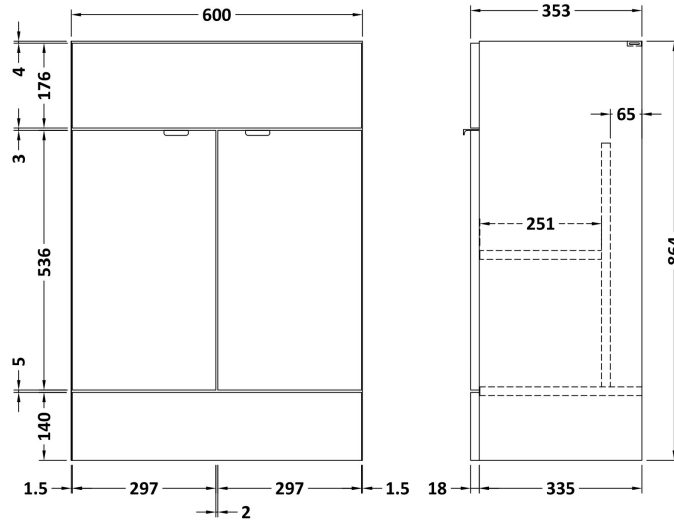

Sales Code: CBI3009

Description: 1200mm Combination - Fd Option 1 - Lh

Packaging Details

Barcode: 5056678453414

Sales Code: OFF3008

Description: 600 Vanity Unit Full Depth

Product Dimensions

Height (mm):	864
Width (mm):	600
Depth (mm):	355
Nett Weight (kg):	20.5

Packaging Dimensions

Height (mm):	375
Width (mm):	625
Depth (mm):	900
Gross Weight (kg):	21

Packaging Data

Box Colour:	Brown Cardboard Box
Box Qty:	1
Label Size:	100 x 50
Label Colour:	White Label
Label Qty:	2

Sales Code: OFF3047

Description: 600 W.C. Unit Compact

Product Dimensions

Height (mm):	864
Width (mm):	600
Depth (mm):	255
Nett Weight (kg):	14

Packaging Dimensions

Height (mm):	290
Width (mm):	625
Depth (mm):	900
Gross Weight (kg):	14.5

Sales Code: PMB414L

Description: 1200 L Shaped Polymarble Basin Lh

Product Dimensions

Height (mm):	135
Width (mm):	1203
Depth (mm):	355
Nett Weight (kg):	17

Packaging Dimensions

Height (mm):	190
Width (mm):	420
Depth (mm):	1260
Gross Weight (kg):	17