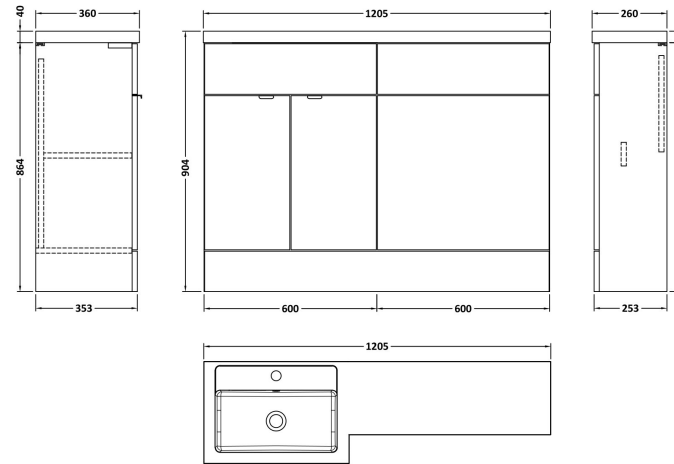

Sales Code: CBI3009

Description: 1200mm Combination - Fd Option 1 - Lh

Packaging Details

Barcode: 5056678453414

Sales Code: OFF3008

Description: 600 Vanity Unit Full Depth

Product Dimensions

Height (mm):	864
Width (mm):	600
Depth (mm):	355
Nett Weight (kg):	20.5

Packaging Dimensions

Height (mm):	375
Width (mm):	625
Depth (mm):	900
Gross Weight (kg):	21

Packaging Data

Box Colour:	Brown Cardboard Box
Box Qty:	1
Label Size:	100 x 50
Label Colour:	White Label
Label Qty:	2

Sales Code: OFF3047

Description: 600 W.C. Unit Compact

Product Dimensions

Height (mm):	864
Width (mm):	600
Depth (mm):	255
Nett Weight (kg):	14

Packaging Dimensions

Height (mm):	290
Width (mm):	625
Depth (mm):	900
Gross Weight (kg):	14.5

Sales Code: PMB414L

Description: 1200 L Shaped Polymarble Basin Lh

Product Dimensions

Height (mm):	135
Width (mm):	1203
Depth (mm):	355
Nett Weight (kg):	17

Packaging Dimensions

Height (mm):	190
Width (mm):	420
Depth (mm):	1260
Gross Weight (kg):	17