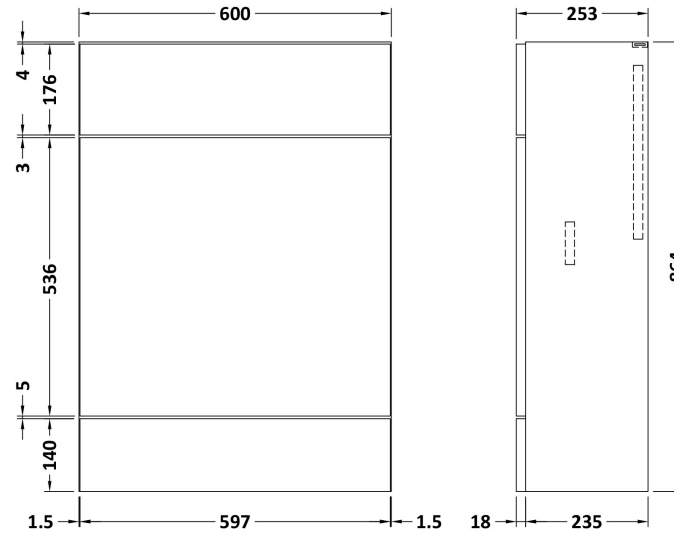

Sales Code: CBI3009

Description: 1200mm Combination - Fd Option 1 - Lh

Packaging Details

Barcode: 5056678453414

Sales Code: OFF3008

Description: 600 Vanity Unit Full Depth

Product Dimensions

Height (mm):	864
Width (mm):	600
Depth (mm):	355
Nett Weight (kg):	20.5

Packaging Dimensions

Height (mm):	375
Width (mm):	625
Depth (mm):	900
Gross Weight (kg):	21

Packaging Data

Box Colour:	Brown Cardboard Box
Box Qty:	1
Label Size:	100 x 50
Label Colour:	White Label
Label Qty:	2

Sales Code: OFF3047

Description: 600 W.C. Unit Compact

Product Dimensions

Height (mm):	864
Width (mm):	600
Depth (mm):	255
Nett Weight (kg):	14

Packaging Dimensions

Height (mm):	290
Width (mm):	625
Depth (mm):	900
Gross Weight (kg):	14.5

Sales Code: PMB414L

Description: 1200 L Shaped Polymarble Basin Lh

Product Dimensions

Height (mm):	135
Width (mm):	1203
Depth (mm):	355
Nett Weight (kg):	17

Packaging Dimensions

Height (mm):	190
Width (mm):	420
Depth (mm):	1260
Gross Weight (kg):	17