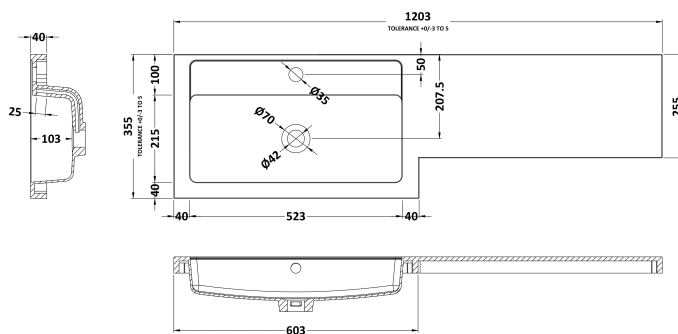

Packaging Dimensions

Height (mm):	375
Width (mm):	625
Depth (mm):	900
Gross Weight (kg):	21

Packaging Data

Box Colour:	Brown Cardboard Box
Box Qty:	1
Label Size:	100 x 50
Label Colour:	White Label
Label Qty:	2

Sales Code: OFF3047

Description: 600 W.C. Unit Compact

Product Dimensions

Height (mm):	864
Width (mm):	600
Depth (mm):	255
Nett Weight (kg):	14

Packaging Dimensions

Height (mm):	290
Width (mm):	625
Depth (mm):	900
Gross Weight (kg):	14.5

Packaging Data

Box Colour:	Brown Cardboard Box
Box Qty:	1
Label Size:	100 x 50
Label Colour:	White Label
Label Qty:	2

Outer Box Dimensions (If Applicable)

Height (mm):	
Width (mm):	
Depth (mm):	
Gross Weight (kg):	
Barcode:	5056678437018

Sales Code: PMB414L

Description: 1200 L Shaped Polymarble Basin Lh

Product Dimensions

Height (mm):	135
Width (mm):	1203
Depth (mm):	355
Nett Weight (kg):	17

Packaging Dimensions

Height (mm):	190
Width (mm):	420
Depth (mm):	1260
Gross Weight (kg):	17